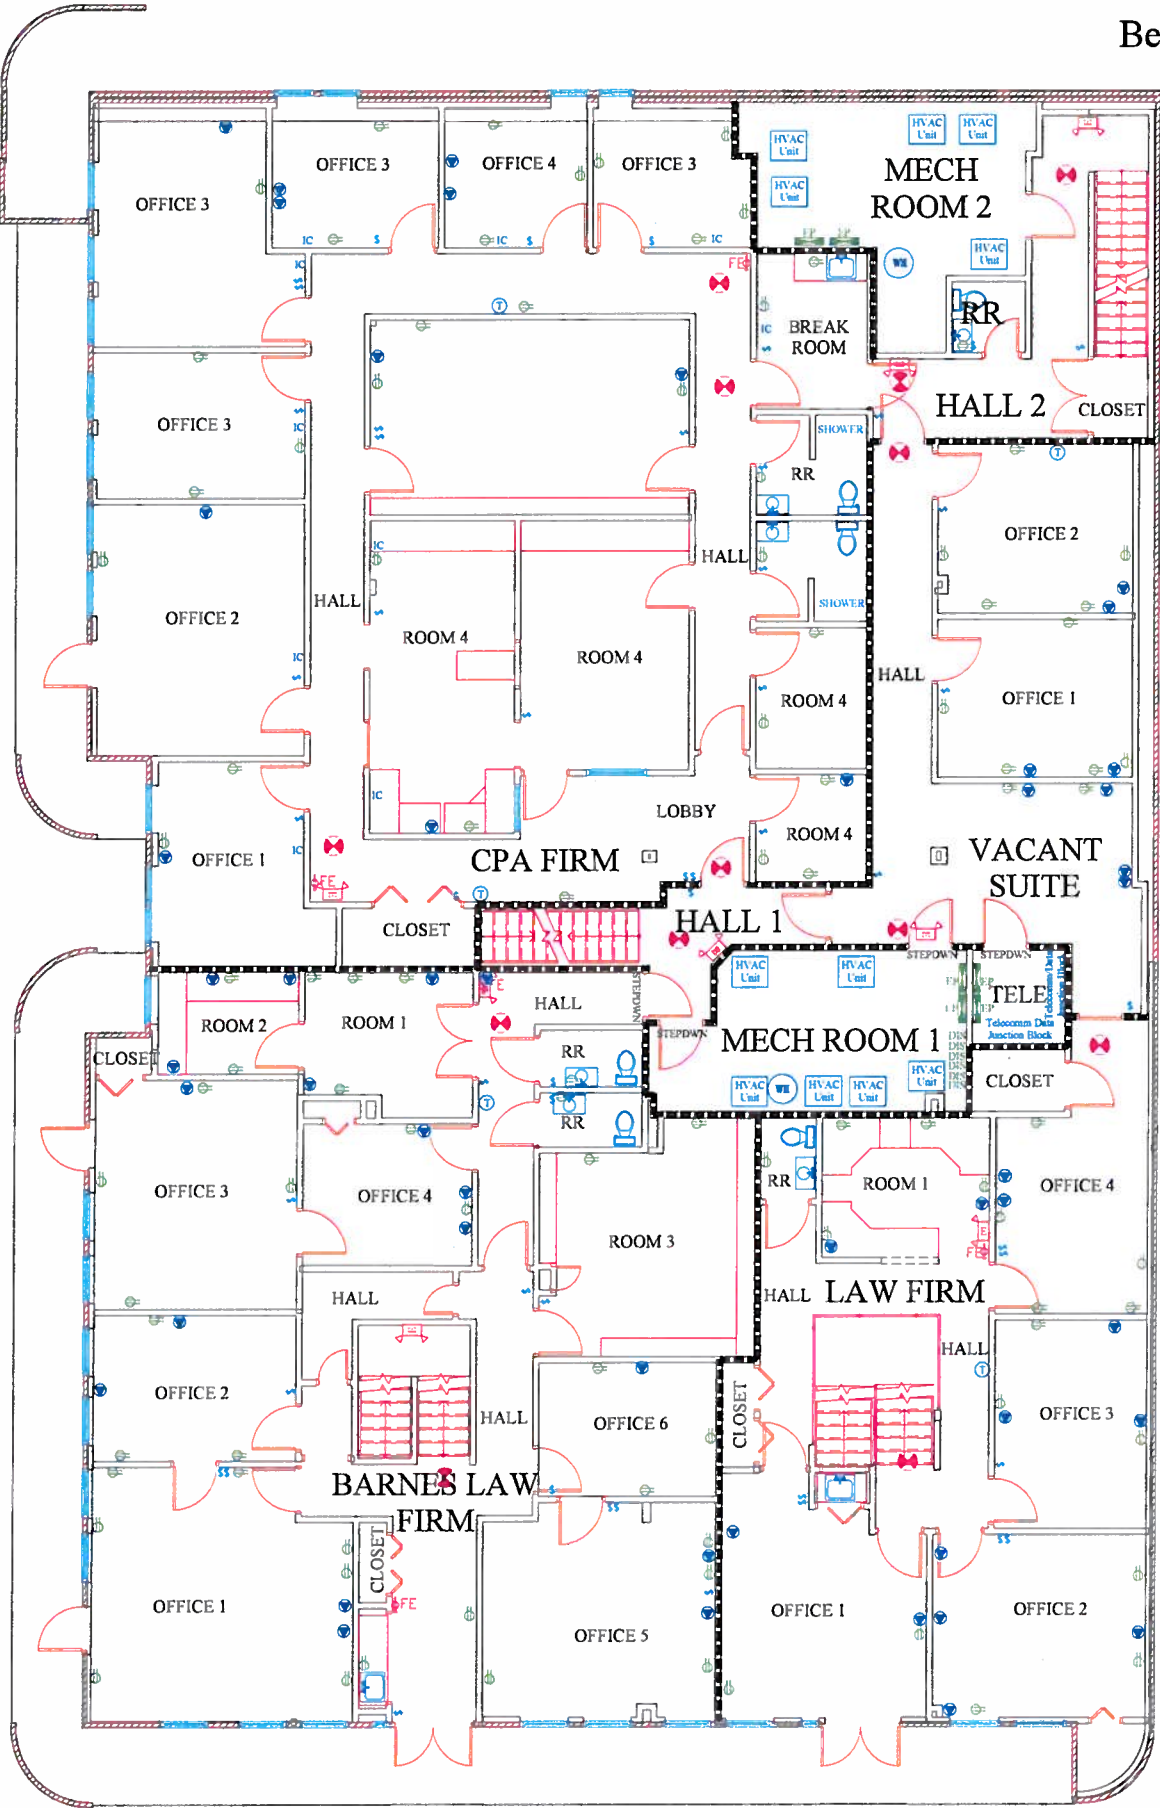

500 Carteret Street  
As Built  
Beaufort, SC, 29902

Prepared for  
Parker Barnes  
500 Carteret Street  
Beaufort, SC, 29902  
843-522-2600

This drawing and design in paper and electronic format are the property of P. Barnes. Any use of the drawing, design or electronic file without written consent from P. Barnes is subject to legal action. All Copyrights Apply.

- Symbol Legend**
- \$ - Standard Single Pole Switch
  - ⊕ - Standard 110v Outlet
  - - Voice/Data
  - CTV - CTV Connection
  - T - Tstat
  - EP - Electrical Panel
  - PNL Misc Panel
  - ⊠ - HVAC Return
  - ⊠ - HVAC Supply
  - ⊕ - Recessed Can Fixture
  - ⊕ - 2' x 2' Fluorescent Light Fixture
  - ⊕ - 2' x 4' Fluorescent Light Fixture
  - - Surface Mount Light Fixture
  - ⊠ - Exhaust Fan
  - ⊗ - Ceiling Fan
  - ⊠ - Emergency Lighting
  - ⊠ - Exit Sign
  - MS - Motion Sensor
  - CAM - Camera
  - FP - Emergency Fire Pull
  - FE - Fire Extinguisher
  - ⊕ - Water Fountain
- Wall Legend**
- Existing Wall
  - Demising Wall