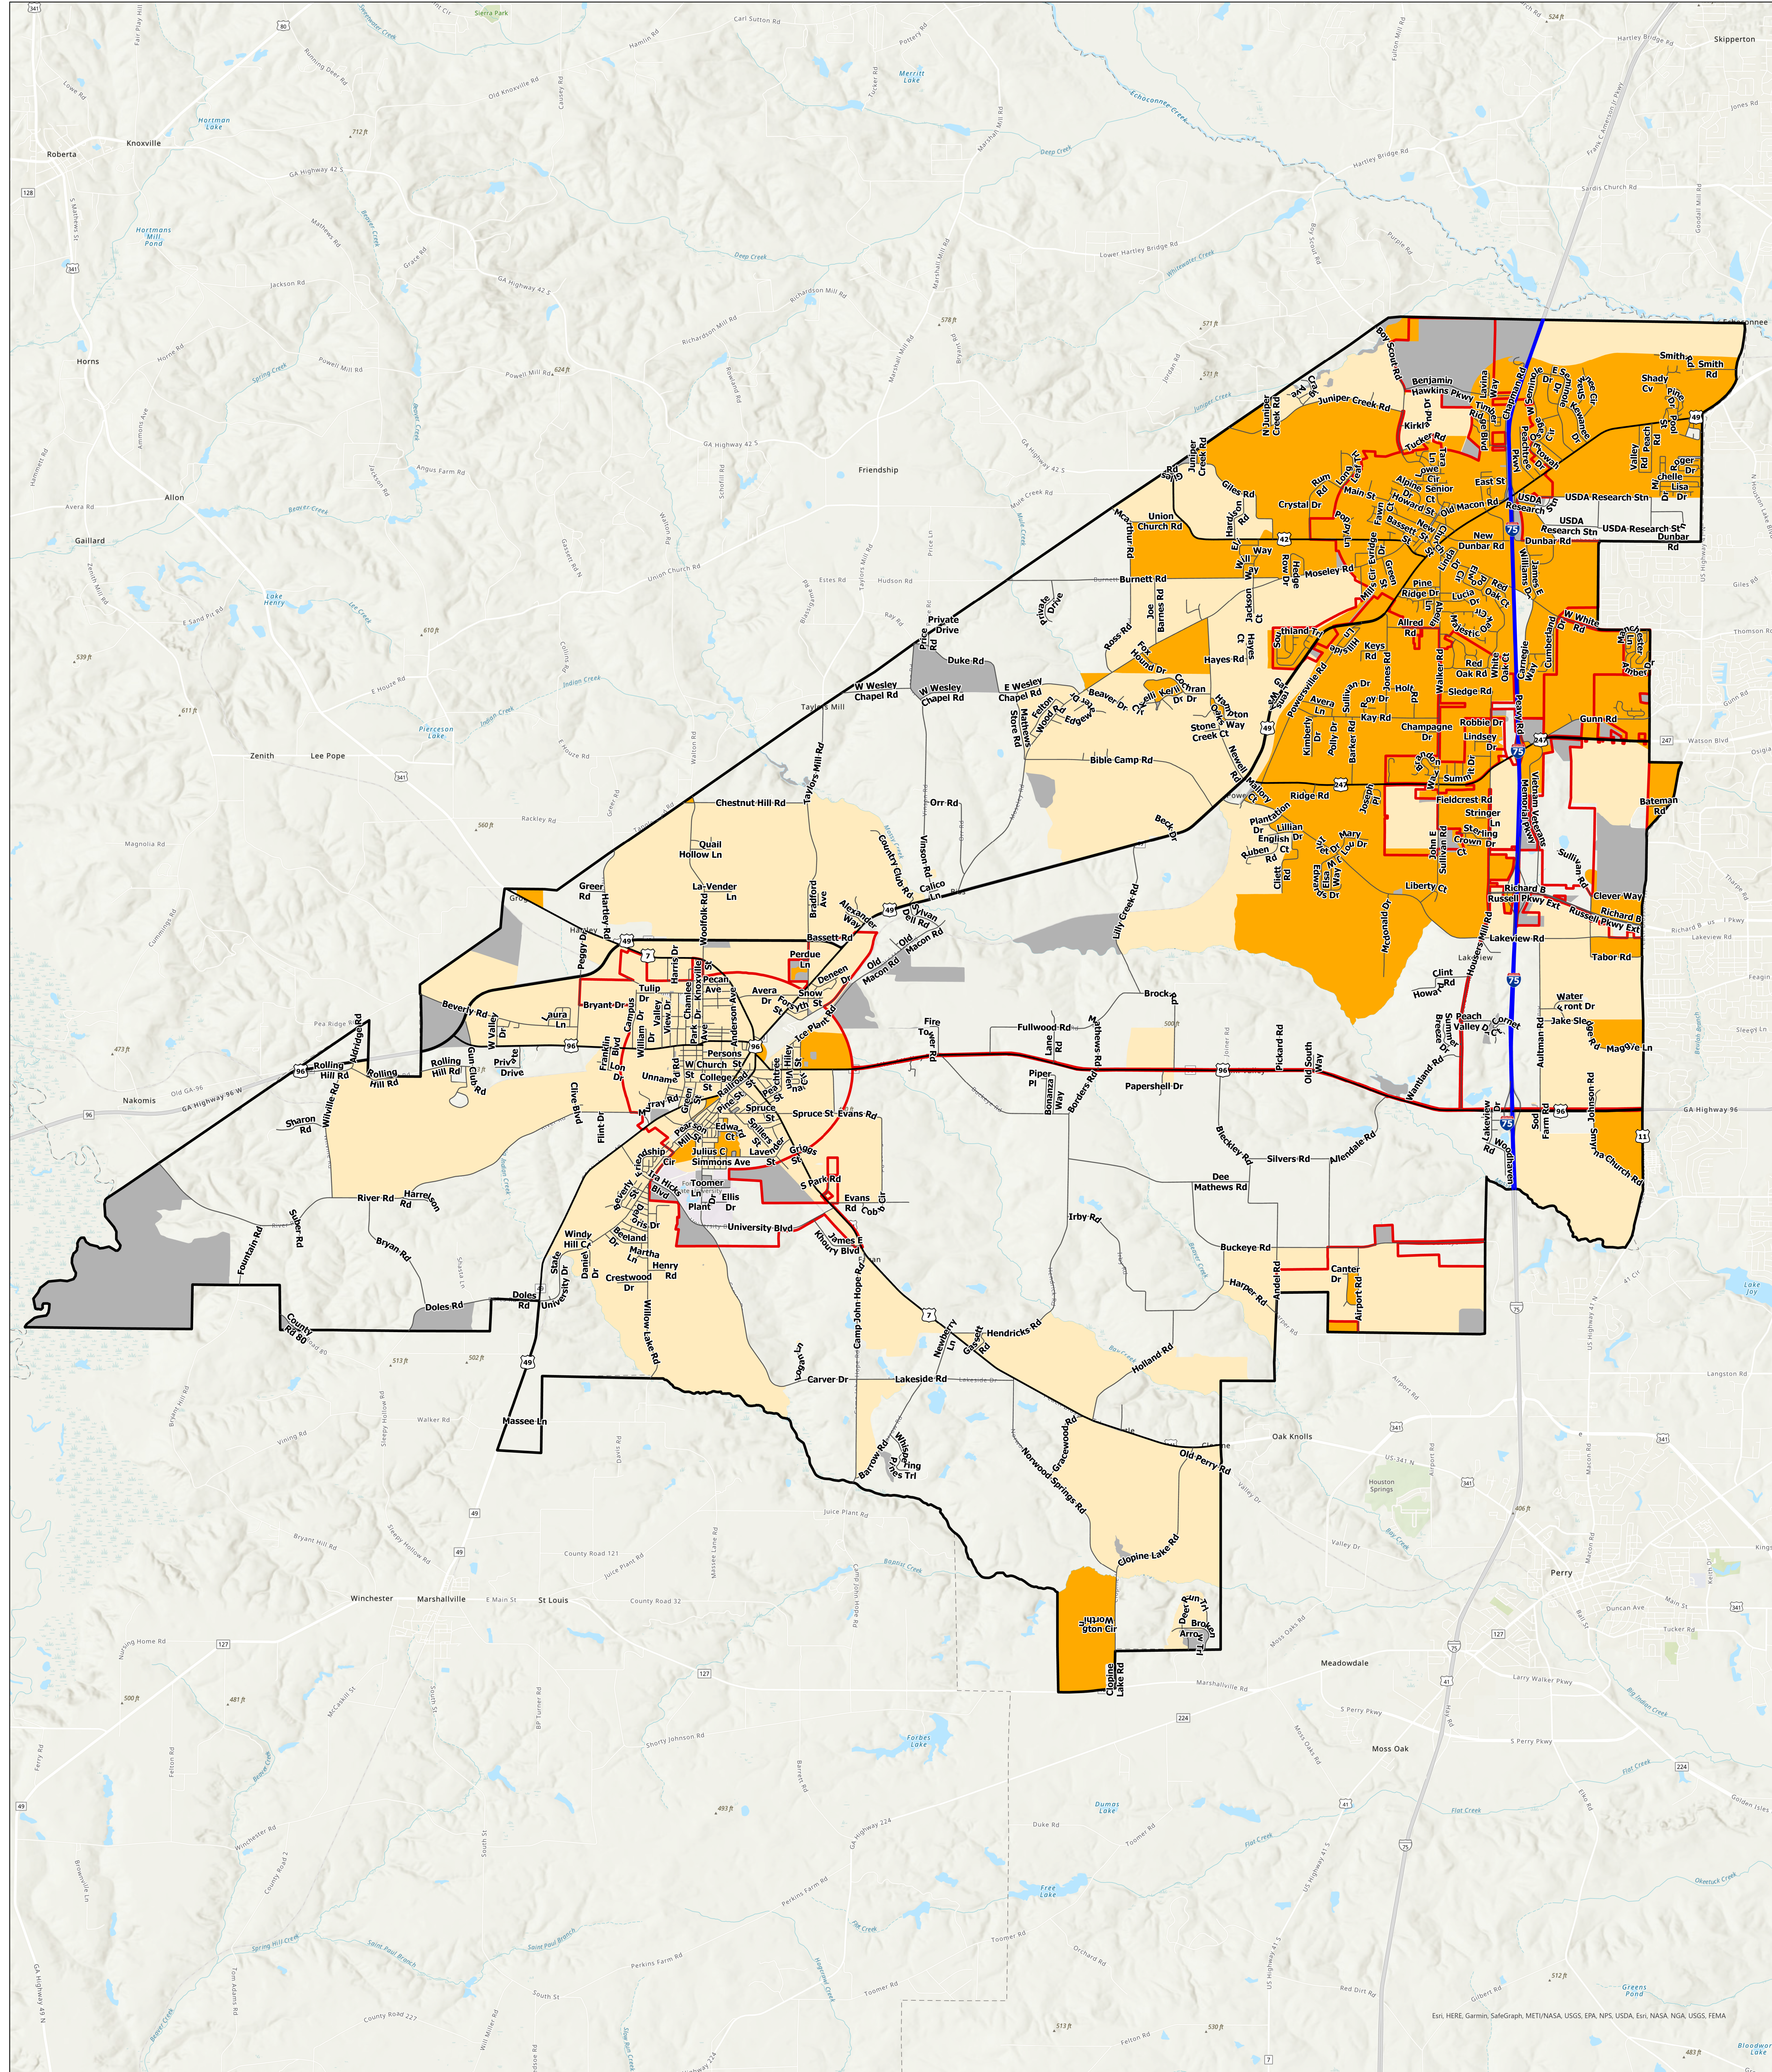

Peach County Broadband Non RDOF Areas

Legend

Non RDOF Areas Status

Served

Unserved

No Locations

Road Centerlines

Road Class

Interstate

Highway

Local

County Boundaries

Municipal Boundaries

1: 50,000