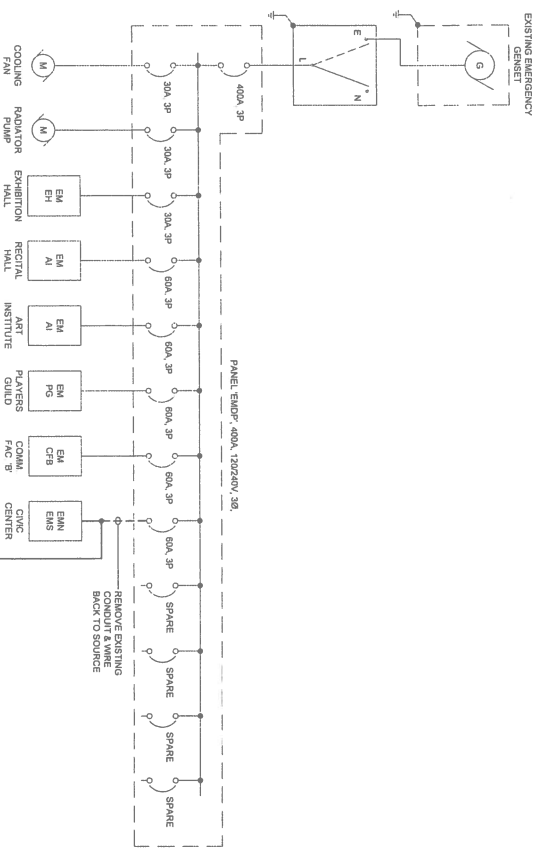

EXISTING POWER RISER DIAGRAM
NOT TO SCALE

PROPOSED POWER RISER DIAGRAM OPTION #1
NOT TO SCALE

ENGINEER'S SEAL

CITY OF CANTON
CIVIC CENTER
1101 MARKET AVENUE NORTH
CANTON, OHIO 44702

PROJECT
GENERATOR
POWER

DESCRIPTION	DATE
DRAWING ISSUES/REVISIONS	
PRELIMINARY ONLY	XX-XX-XX
DRAWN BY PAQI CHECKED BY RBE	
JOB NO XXXXX SCALE AS NOTED	

TITLE
EXISTING PARTIAL
POWER RISER
WITH OPTION #1

SHEET
E 100

TRANSFER SWITCH