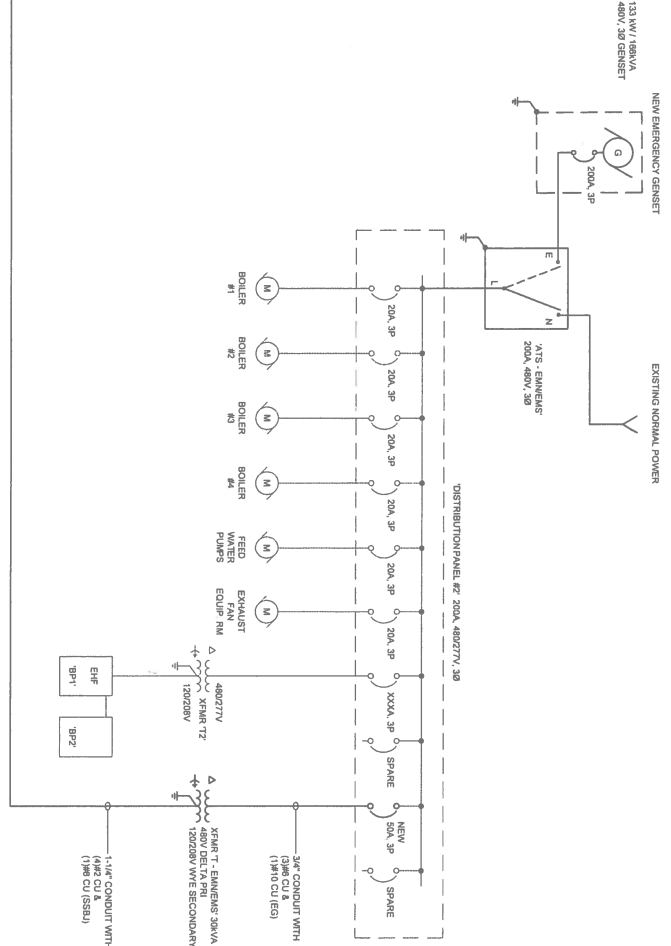

EXISTING POWER RISER DIAGRAM
NOT TO SCALE

PROPOSED POWER RISER DIAGRAM OPTION #1
NOT TO SCALE

ENGINEER'S SEAL

CITY OF CANTON
CIVIC CENTER
1101 MARKET AVENUE NORTH
CANTON, OHIO 44702

PROJECT
GENERATOR
POWER

DESCRIPTION	DATE
DRAWING ISSUES/REVISIONS	
PRELIMINARY ONLY	XX-XX-XX
DRAWN BY PAQI CHECKED BY RBE	
JOB NO XXXXX SCALE AS NOTED	

TITLE
EXISTING PARTIAL
POWER RISER
WITH OPTION #1

SHEET
E 100

TRANSFER SWITCH