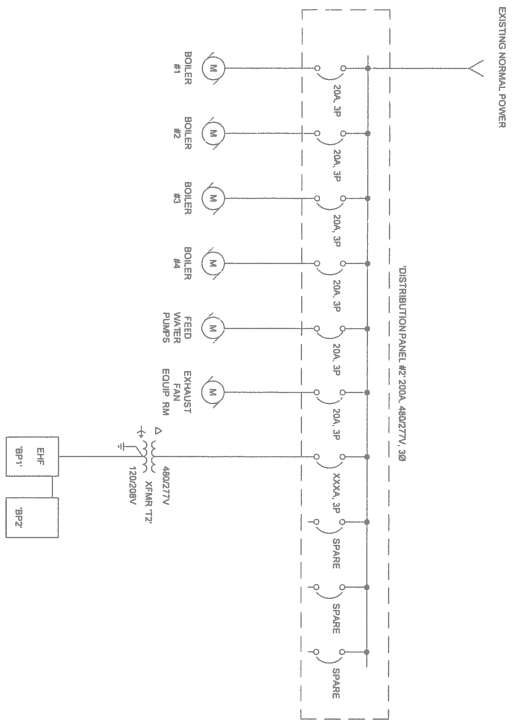

EXISTING POWER RISER DIAGRAM
NOT TO SCALE

PROPOSED POWER RISER DIAGRAM OPTION #1
NOT TO SCALE

ENGINEER'S SEAL

CITY OF CANTON
CIVIC CENTER
1101 MARKET AVENUE NORTH
CANTON, OHIO 44702

PROJECT
GENERATOR
POWER

DESCRIPTION	DATE
DRAWING ISSUES/REVISIONS	
PRELIMINARY ONLY	XX-XX-XX
DRAWN BY PAQI CHECKED BY RBE	
JOB NO XXXXX SCALE AS NOTED	

TITLE
EXISTING PARTIAL
POWER RISER
WITH OPTION #1

SHEET
E 100

TRANSFER SWITCH