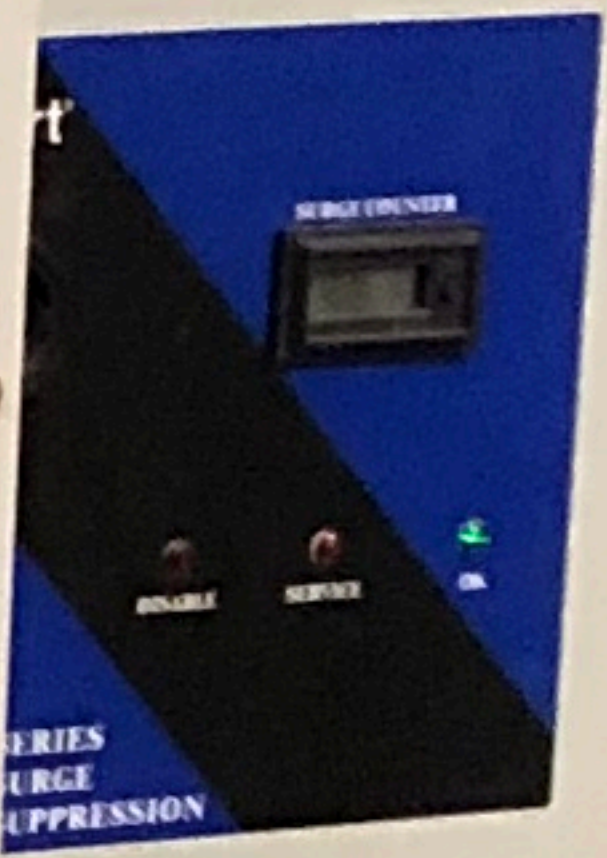

KOHLER® POWER SYSTEMS

MDP-1

24 HOUR EMERGENCY SERVICE
SPEELMAN ELECTRIC
Creating Comfort for Life
 www.speelmanelectric.com
 TALLMADGE
330-633-1410
 CANTON
330-966-2500

SIGN &
OUT-
SIDE
LIGHT-
TABS
UNIT

Panel G