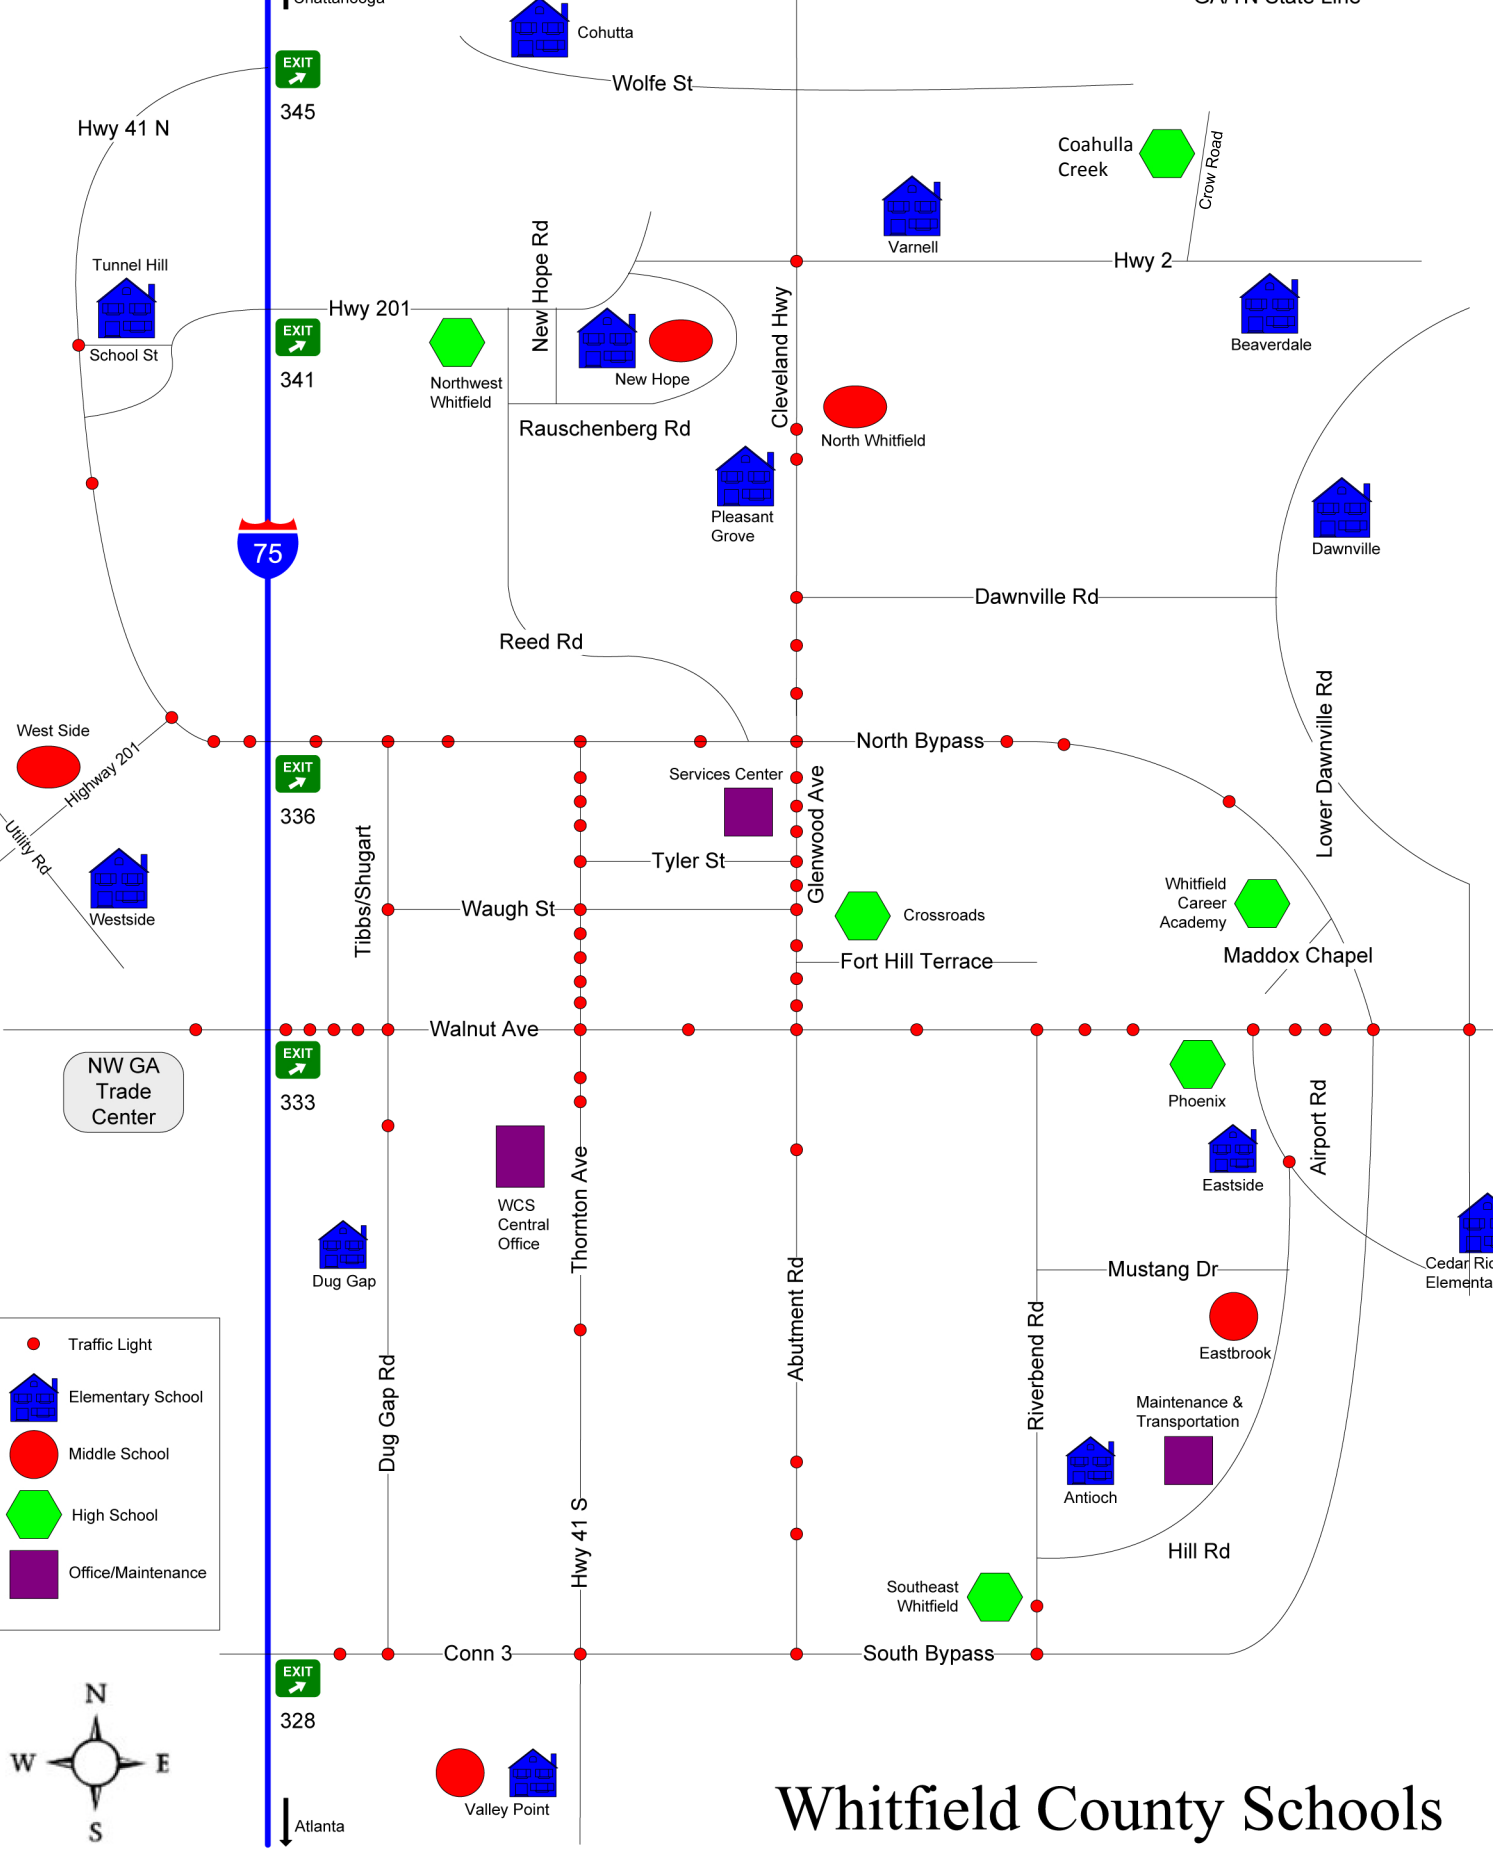

Whitfield County Schools

(Map is Not to scale)