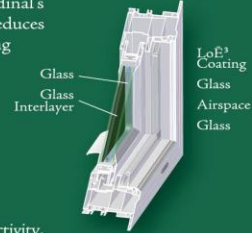

Advantages of Cardinal LoE³

For the advantages of laminated glass with a reduced solar heat gain, Cardinal offers LoE³ Coatings. Though virtually invisible to the eye, Cardinal's patented LoE³ coating reduces solar gains, thus reducing air conditioning costs.

Neutral in color, the microscopically thin LoE³ coating in laminated glass has high visible light transmission and low outdoor and indoor reflectivity.