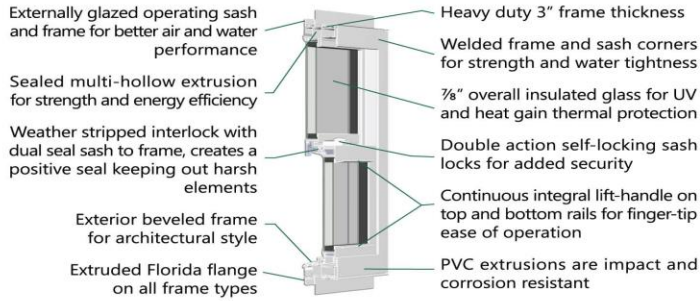

Windows

SINGLE HUNG / HORIZONTAL SLIDER

CERTIFIED TO MEET OR EXCEED EXPECTATIONS

All CWD vinyl windows are AAMA and NFRC certified, and are compliant with ENERGY STAR® and Green Building standards when ordered with LoE 366. The features listed throughout this brochure helps satisfy LEED™ credits.