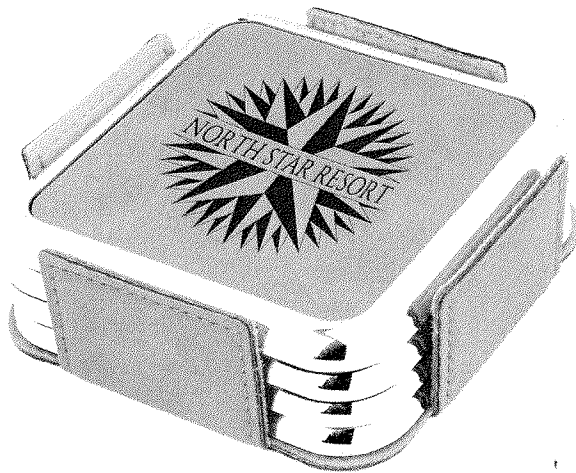

Gray Leatherette 4 Coaster Set With Silver Trim

ITEM#	1-5	6-24	25+
GFT344 - Round	$32.95	$30.95	$29.95
GFT434 - Square	$32.95	$30.95	$29.95

Laserable Leatherette offers the look and feel of genuine leather at a fraction of the price. This richly textured, synthetic material is water resistant, easy to clean and durable enough for the rigors of daily use. Measures 3 7/8"W X 1 1/4"H. Also available in light brown with silver trim, dark brown with silver trim, rawhide with silver trim, or black with silver or gold trim.

NEW!