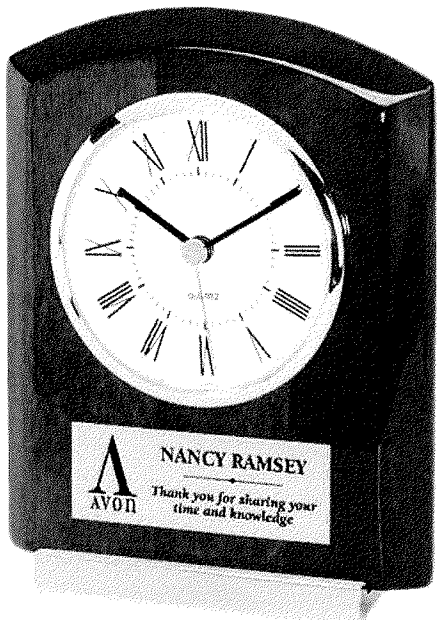

Piano Wood and Brass Clock

ITEM #	1-5	6-24	25-50
C-2526G	$50.95	$47.95	$44.95

This lustrous, high gloss rosewood stained Piano Wood Clock with Brass base and bezel will look beautiful in any office. A gold tone personalization plate is provided to capture your recipient's accomplishments. Measures 5.8"H.

*Add $35 art charge for custom emblems and logos. Price listed is per item. Pricing and availability subject to change.