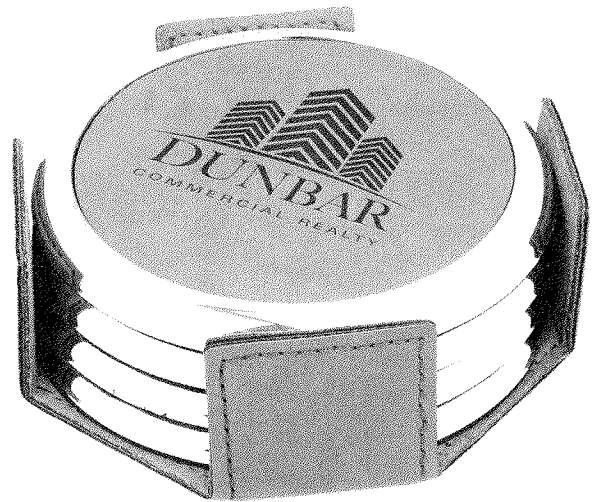

Gray Leatherette 4 Coaster Set With Silver Trim

ITEM#	1-5	6-24	25+
GFT344 - Round	$32.95	$30.95	$29.95
GFT434 - Square	$32.95	$30.95	$29.95

Laserable Leatherette offers the look and feel of genuine leather at a fraction of the price. This richly textured, synthetic material is water resistant, easy to clean and durable enough for the rigors of daily use. Measures 3 7/8"W X 1 1/4"H. Also available in light brown with silver trim, dark brown with silver trim, rawhide with silver trim, or black with silver or gold trim.

NEW!