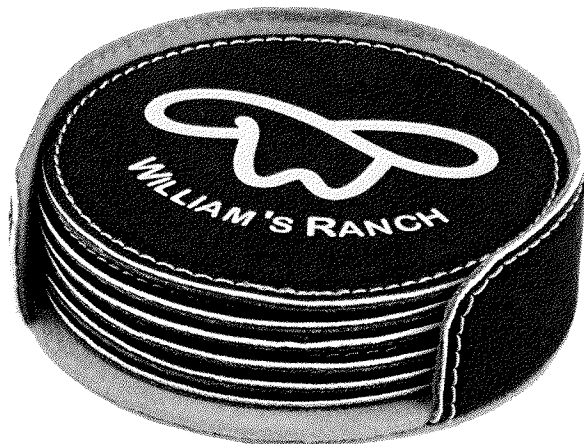

## Black/Gold Leatherette 6 Coaster Set

ITEM#	1-5	6-24	25+
GFT260 - Round	\$25.95	\$23.95	\$21.95
GFT261 - Square	\$25.95	\$23.95	\$21.95

The high quality workmanship of each leatherette piece is sure to impress every recipient with its elegant individuality. Measures 4"W X 1 1/4"H.