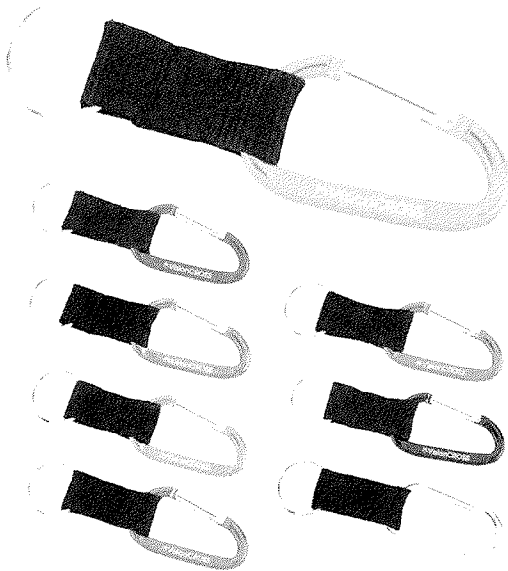

**NEW!**

Banner Lite Keylight

ITEM #	100	250	500	1000	2500
SF20	\$1.11	\$1.03	\$0.95	\$0.87	\$0.79

This plastic rectangular flashlight, attached to a metal key ring, is the perfect item to get your name out there. The slim body can easily fit in your pocket. Take it to your next tradeshow. It is sure to be a hit! Choose from black, blue, red or silver. Please add \$32 set up fee. Price includes one color imprint in one location.

### Retractable Badge Holder

ITEM #	500	1000	2500	5000
65068	\$1.03	\$0.93	\$0.87	\$0.79

Retractable badge holder with alligator clip, 30" retractable cord. Price includes one color imprint. Add \$50 setup fee.

### 1/2" Lanyard With Key Ring

ITEM #	200	500	1000	2500
65154	\$2.38	\$2.23	\$2.13	\$2.05

Easily seen Lanyard holder helps you keep track of those necessary items. Removable split ring included. Available in blue, red and black. Price includes one color imprint. Add \$50 setup fee. Badge not included.