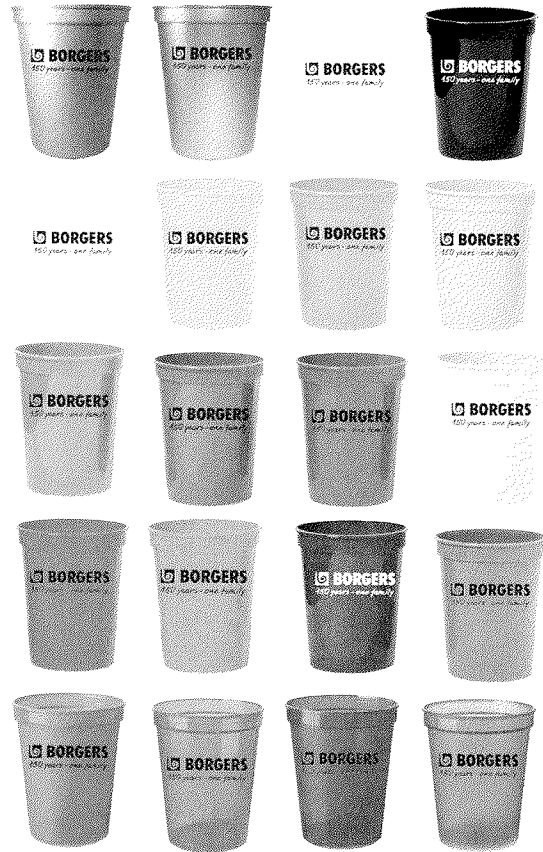

11 Oz. Budget Mug

ITEM #	72	144	288	576	1008+
45140	$1.79	$1.59	$1.49	$1.39	$1.18

Our best selling white ceramic mug has a glossy exterior/interior with a large C-handle and 11 oz. capacity when filled to the rim. Product Size is 4 13/16"W X 3 3/4"H X 3 1/4"D. Price includes one color imprint in one location. The imprint area measures 2 5/8"W X 2-3/4"H. Add $50 setup. Must be ordered in 36 qty increments.

*Add $35 art charge for custom emblems and logos. Price listed is per item. Pricing and availability subject to change.