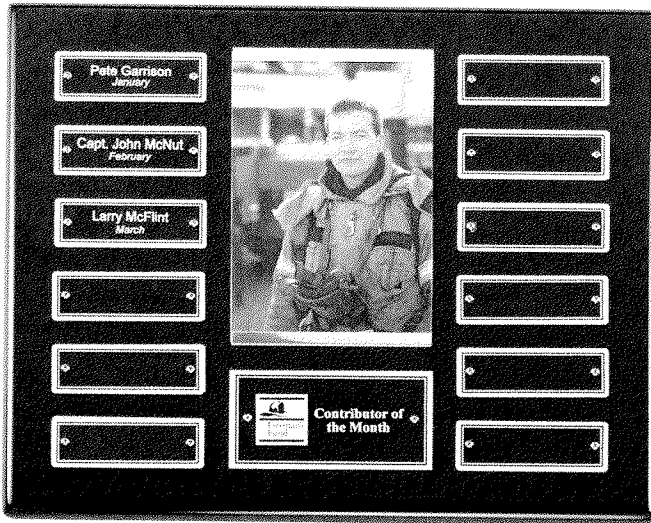

Ebony Photo Perpetual Plaque

ITEM # 1+
APT515D-S $124.95

This plaque comes with black brass with silver header and 13 engraving plates. Measures 10 1/2"W X 13"H.

NEW!

Photo Perpetual Plaque

ITEM # 1+
APT215D-DK $119.95

Features magnetic plates for easy assembly. Measures 13"W X 10 1/2"H.

NEW!