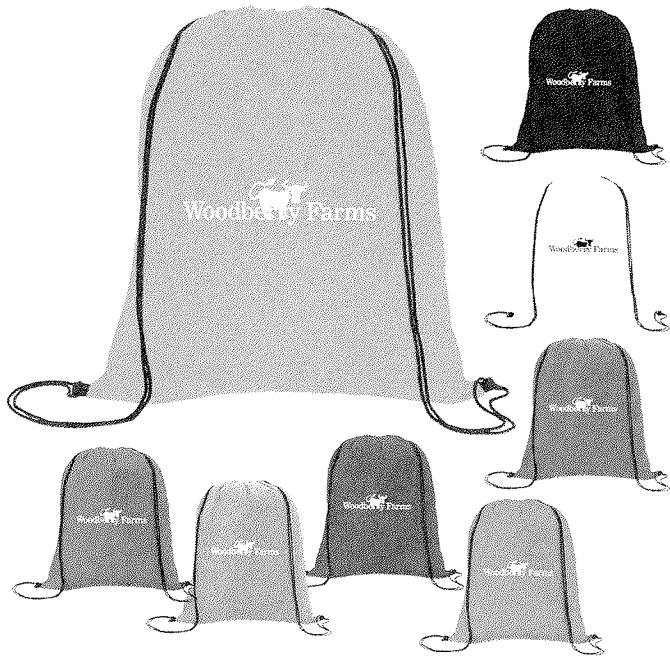

Non-Woven Drawstring Backpack

ITEM #	100	250	500	1000
15660	$1.77	$1.61	$1.44	$1.25

A fun simple backpack to stuff and go! Our most popular bag is great for a company or golf event, theme parks, education, team sports and more! Value backpack with drawstring cinch closure and large imprint area. 8 colors to choose from. Price includes one color imprint in one location. Add $50 setup fee.

Grocery Tote

ITEM #	100	250	500	1000	2500
45624	$2.19	$2.02	$1.96	$1.62	$1.44

Reusable and recyclable! The perfect tote for a quick trip to the market. Made of non-woven polypropylene with a reinforced bottom panel. Available in 14 colors. Price includes one color imprint in one location. Add $50 setup fee.