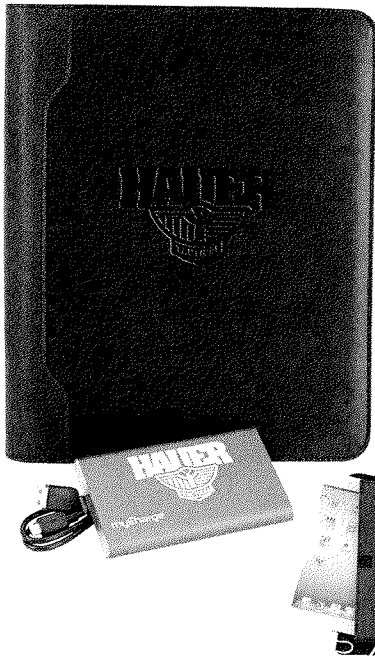

NEW!

E-Junior Padfolio w/ myCharge® RAZOR MAX

ITEM #	15	45	90	150
15796	$92.81	$89.75	$84.65	$84.14

This junior size padfolio comes with the myCharge® RAZOR MAX. Interior pocket has hook and loop closure for tablet and a zippered main closure. Also features an interior organizer, elastic pocket, pen loop and 5"W X 8"H writing pad. Price listed is per padfolio. Pricing and availability subject to change.

Vintage Style Padfolio

ITEM #	25	50	100	250
15642	$12.95	$12.75	$12.55	$12.35

This padfolio is a great remake on a vintage style. With a pen loop and contrast stitching this exterior really stands out. With an interior left organizer and multiple pockets for storage of cards and small business accessories, the inside provides ample storage for all your meeting needs. Also features a mesh I.D. holder, elastic interior pen loop and 8 1/2"w x 11"h writing pad. Padfolio measures 9 5/8"W X 13 1/8"H X 5/8"D. Available in black or brown. Add $75 for deboss setup.

Rosewood Pen Box Set

ITEM#	1-5	6-24	25-50	50+
DA-RP1	$32.95	$29.95	$26.95	$23.95

This pen set provides a beautiful alternative to the ordinary business gift. Precision laser engraving provides rich detail of your company's logo on the box and elegant personalization on the pen cap.

*Add $35 art charge for custom emblems and logos. Price listed is per item. Pricing and availability subject to change.