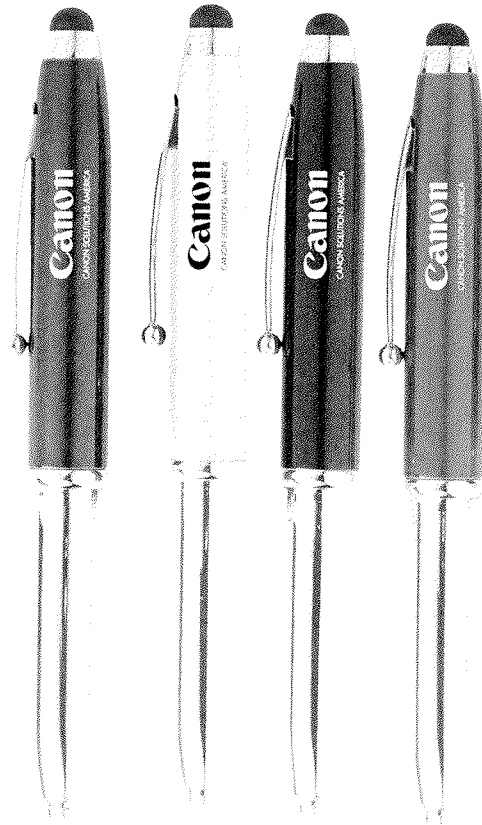

Empress Light Up Stylus

ITEM#	150	300	500	1000
MR-4610	$2.99	$2.79	$2.69	$2.59

Available in black, silver, blue and burgundy. Price includes one color imprint. Please add $25 for art/setup.