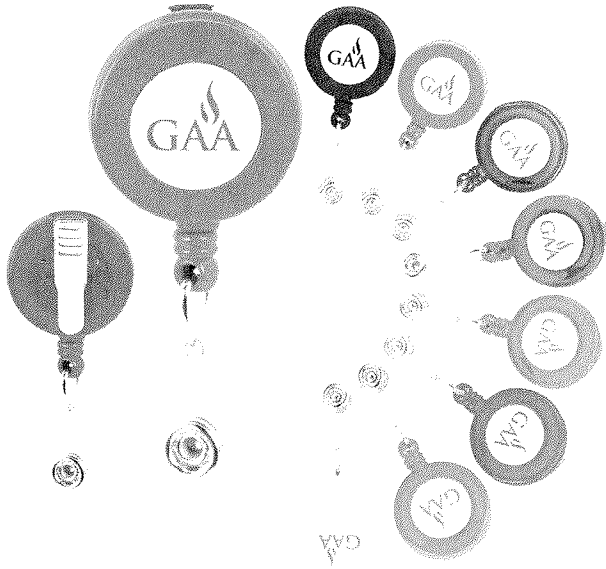

Retractable Badge Holder

ITEM #	500	1000	2500	5000
65068	$1.03	$0.93	$0.87	$0.79

Retractable badge holder with alligator clip, 30" retractable cord. Price includes one color imprint. Add $50 setup fee.

1/2" Lanyard With Key Ring

ITEM #	200	500	1000	2500
65154	$2.38	$2.23	$2.13	$2.05

Easily seen Lanyard holder helps you keep track of those necessary items. Removable split ring included. Available in blue, red and black. Price includes one color imprint. Add $50 setup fee. Badge not included.