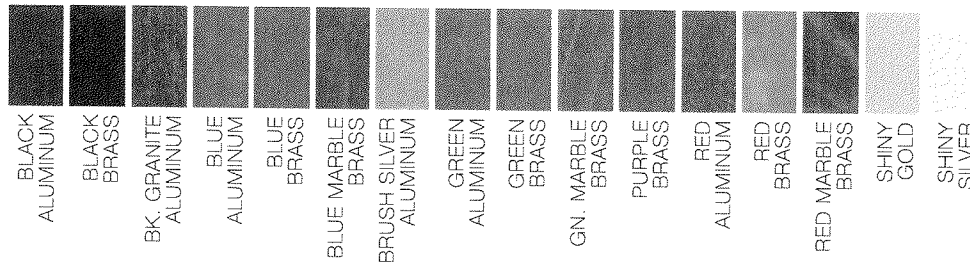

Step 3: Choose a Back Plate Color

Step 4: Choose a Front Plate Color

Step 5: Choose an Imprint Color

Choose any two plate finishes to build borders and create dramatic effects. Choose from black, gold or silver imprint colors.

Step 6: Choose a Font

Aldine401 BT   Goudy Old Style BT
Arial   Lydian BT
Arrus BLK BT   *Park Avenue BT*
Baker Signature BT   *Shelley Allegro BT*
Book Antiqua   Times New Roman
Dauphin   *ZapfChancey Malt BT*