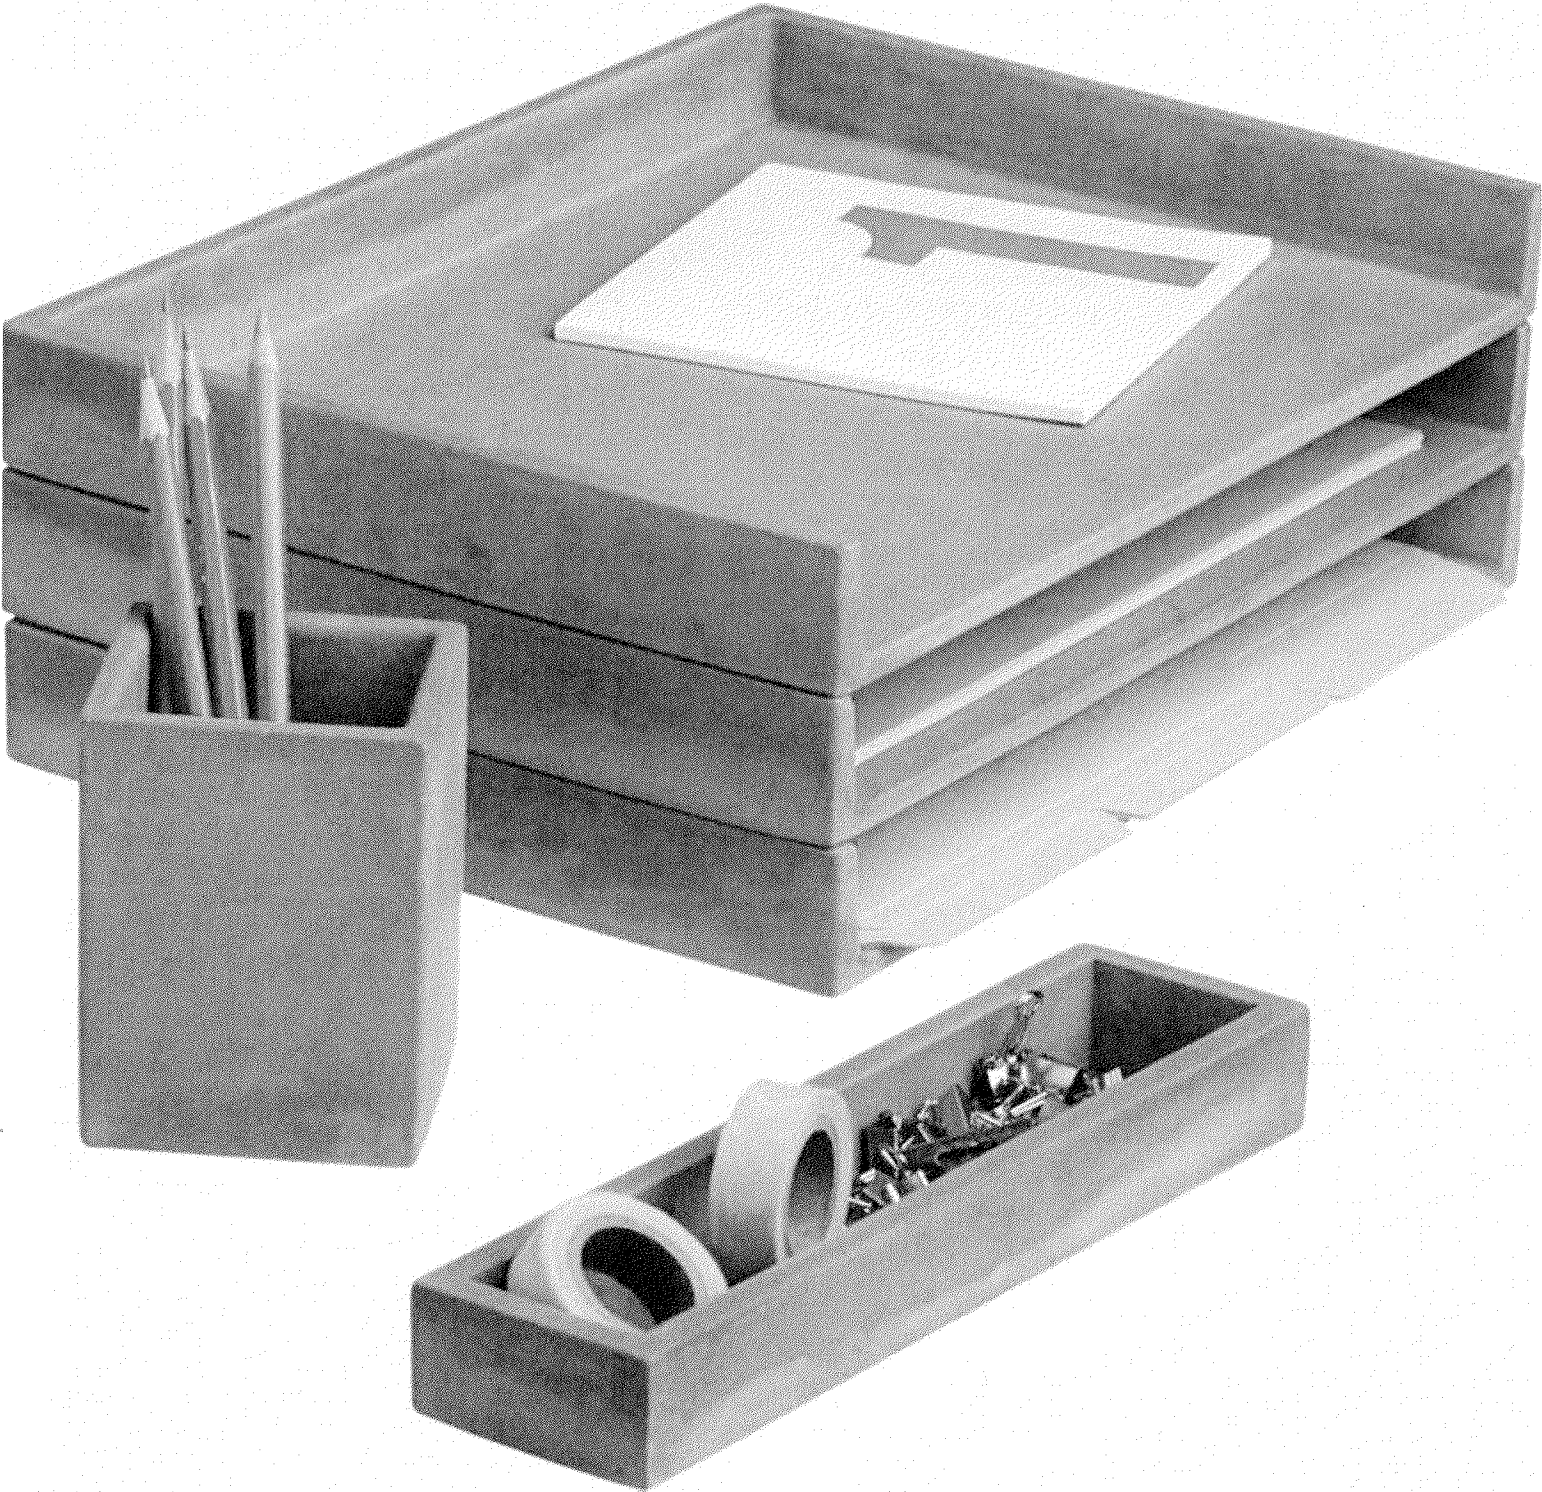

Office Accessories