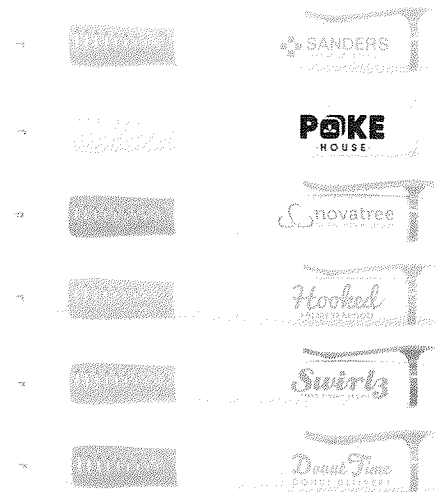

*Price listed is per pen. Add $5.95 setup charge for each order. Price includes 1-color, barrel imprint. Add $35 art charge for custom emblems and logos. Pricing and availability are subject to change.