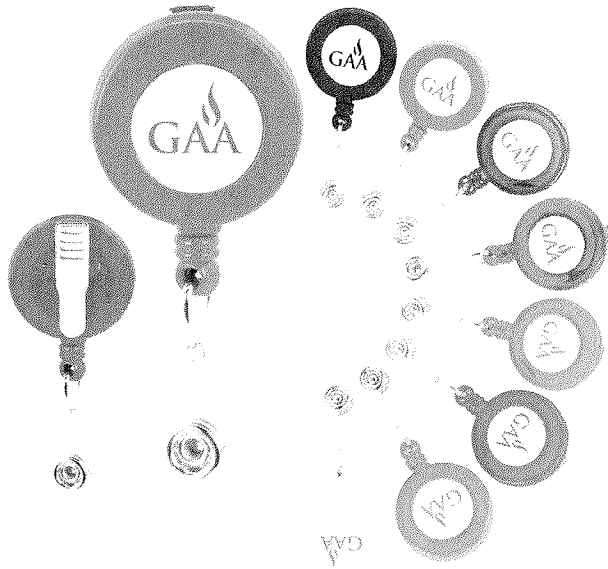

Retractable Badge Holder

ITEM #	500	1000	2500	5000
65068	$1.03	$0.93	$0.87	$0.79

Retractable badge holder with alligator clip, 30" retractable cord. Price includes one color imprint. Add $50 setup fee.

1/2" Lanyard With Key Ring

ITEM #	200	500	1000	2500
65154	$2.38	$2.23	$2.13	$2.05

Easily seen Lanyard holder helps you keep track of those necessary items. Removable split ring included. Available in blue, red and black. Price includes one color imprint. Add $50 setup fee. Badge not included.