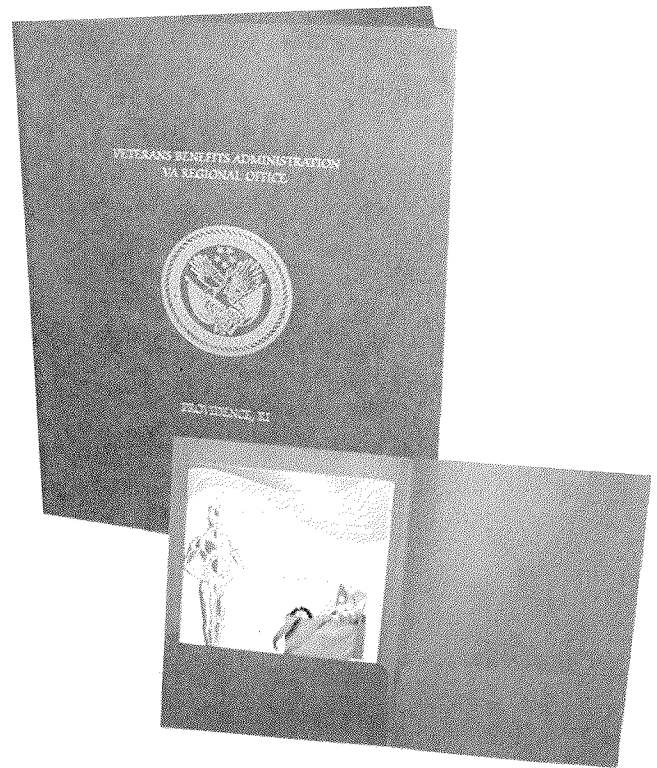

Pocket Linen Folder

ITEM #	50-99	100-49	250-499	500+
1100L	$5.25	$5.00	$4.90	$4.60

There is no such thing as a second first impression. Our beautiful line of linen folders is perfect for those special documents when you really need to catch attention or make an impression. Available in black, royal blue, burgundy and navy. Add $55 die charge.