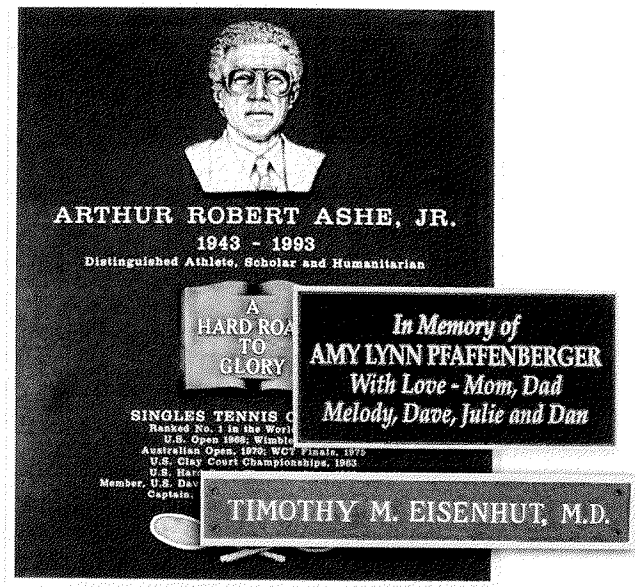

*Add $35 art charge for custom emblems and logos. Price listed is per plaque. Pricing and availability subject to change.