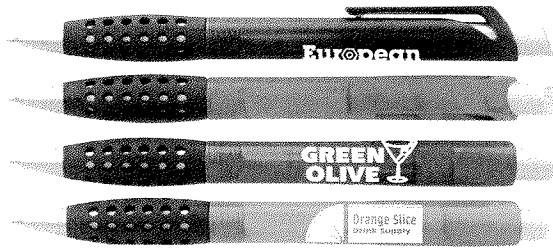

NEW PENS!

A. Divot Pen #55232

Cool frosted colors and the unique black grip make this pen an unforgettable promotion. Medium-point retractable pen with black ink. Available with red, green, blue, or black barrel.