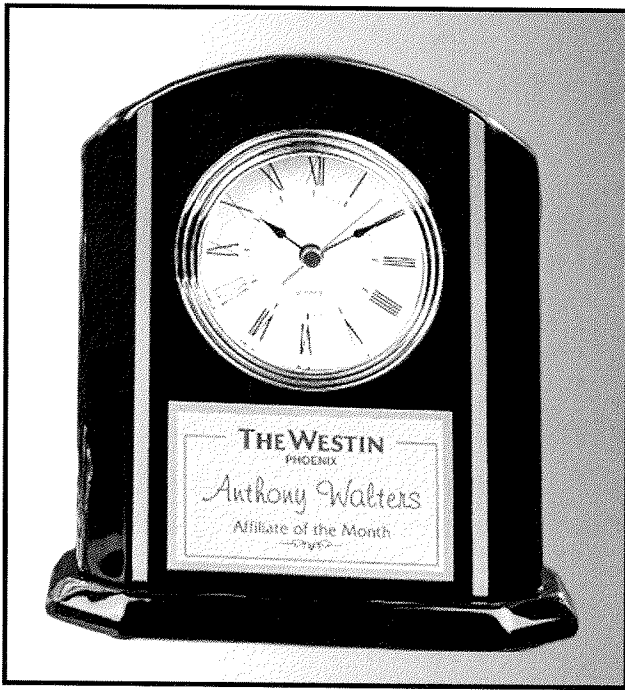

**NEW!**

Tiered Glass Clock

ITEM #	1-5	6-24	25-50
1703	\$86.95	\$84.95	\$81.95

An Elegant Precision Quartz Clock Encased in Jade Glass, Individually Boxed and Laserable. Measures 7.5"H.

\*Add \$35 art charge for custom emblems and logos. Price listed is per item. Pricing and availability subject to change.