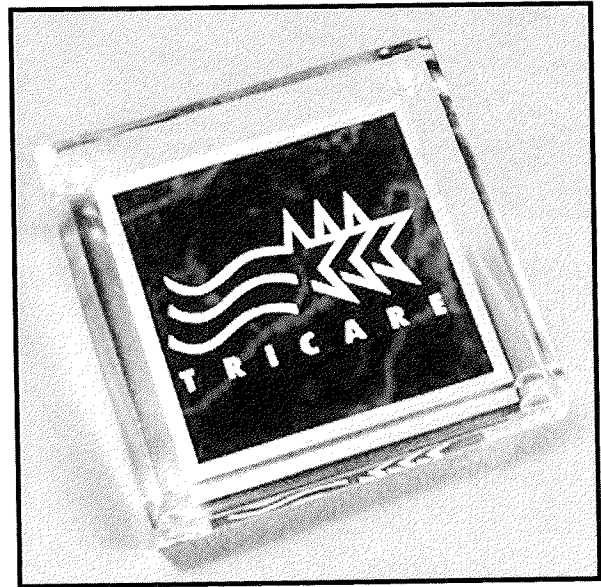

Marble Image Paperweight

ITEM #	1-5	6-24	25-50
2132	$29.95	$27.95	$25.95

This square acrylic paperweight is as transparent as crystal. It is covered with a unique color to create high contrast under impact of laser and luxurious and attractive beauty for the product. Available in blue, red, gray, green and violet blue. Measures 3 3/4"W X 3 3/4"H.

Faceted Acrylic Octagon Paperweight

ITEM#	1-5	6-24	25-50
A-859P	$29.95	$27.95	$25.95
A-860P	$41.95	$39.95	$37.95
A-861P	$49.95	$47.95	$45.95

Present your logo in a crystal clear Acrylic Cut Paperweight. The cut jewel effect created by the multi-facets hand polished in this clear acrylic desk item makes for a perfect paperweight and/or award. Personal message is lasered to precision. A-859P measures 4", A-860P measures 5" and A861P measures 6".

Black Acrylic Oval Paperweight

ITEM #	1-5	6-24	25-50
44446K	$47.95	$45.95	$42.95

Black has long been the color of sophistication and class. Simple and elegant. The presentation is sharp, crisp and class. Measures 3.75"W X 6"H.