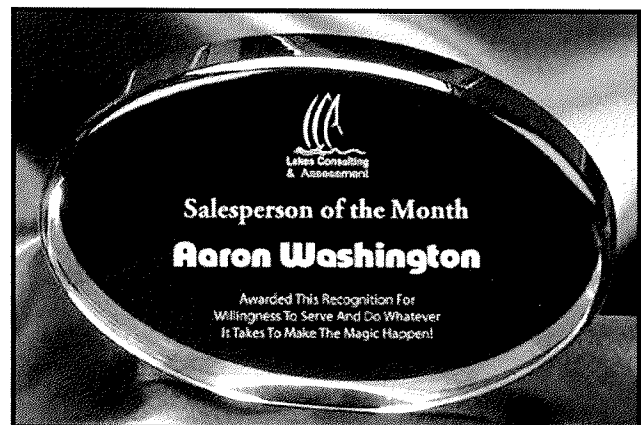

*Add $35 art charge for custom emblems and logos. Price listed is per item. Pricing and availability subject to change.