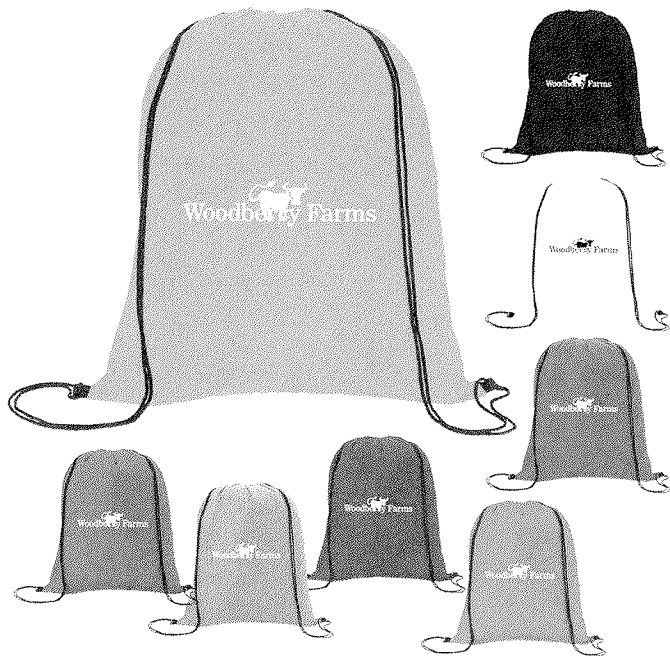

Non-Woven Drawstring Backpack

ITEM #	100	250	500	1000
15660	$1.77	$1.61	$1.44	$1.25

A fun simple backpack to stuff and go! Our most popular bag is great for a company or golf event, theme parks, education, team sports and more! Value backpack with drawstring cinch closure and large imprint area. 8 colors to choose from. Price includes one color imprint in one location. Add $50 setup fee.

Grocery Tote

ITEM #	100	250	500	1000	2500
45624	$2.19	$2.02	$1.96	$1.62	$1.44

Reusable and recyclable! The perfect tote for a quick trip to the market. Made of non-woven polypropylene with a reinforced bottom panel. Available in 14 colors. Price includes one color imprint in one location. Add $50 setup fee.