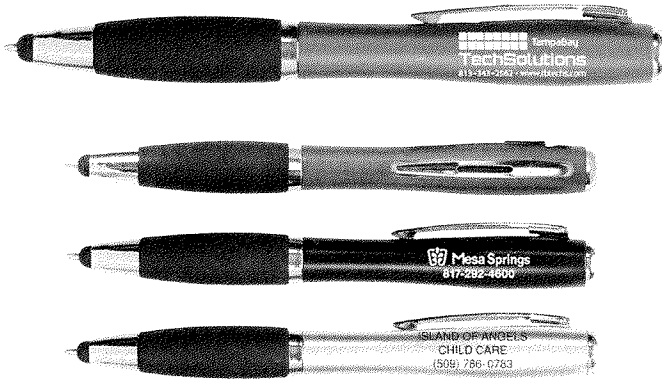

Lower Price Alternatives!

NEW PENS!

A. Stylus Light Pen #5240

This stylish functional pen triples as an ink pen, a stylus and a flashlight. Available in blue, black, red, or silver. Choose one imprint color. Allow 5 days for production time.

QTY	300	500	1000	2500
A. #5240	$ 1.21	$1.17	$1.12	$1.05
B. #9001	$ 0.36	$0.34	$0.32	$0.29
C. #7823	$ 0.37	$0.35	$0.33	$0.31
D. #5265	$ 0.49	$0.46	$0.43	$0.41
E. #9161	$ 0.47	$0.45	$0.43	$0.41

B. Amber Pen #9001

An instant favorite at a price everyone can afford! White barrel pens available with red, green, teal, black, blue, purple, burgundy, yellow, white and orange. Additional Color Combinations available in green with black, yellow with black, red with black, black with black, blue with black, blue with white, red with white.