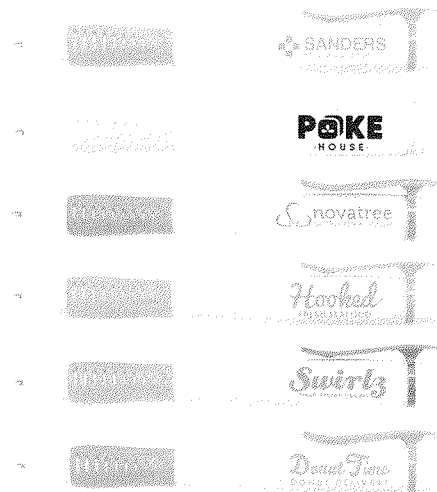

*Price listed is per pen. Add $5.95 setup charge for each order. Price includes 1-color, barrel imprint. Add $35 art charge for custom emblems and logos. Pricing and availability are subject to change.