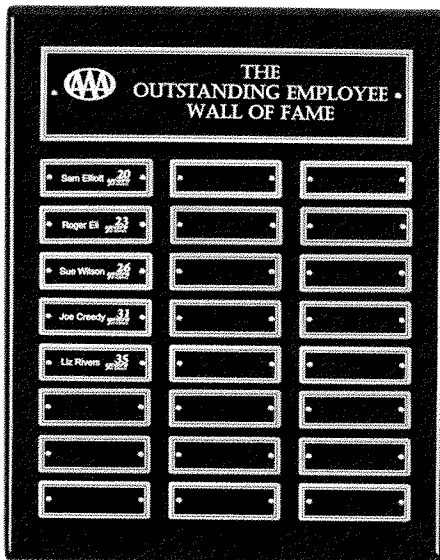

### Ebony Perpetual Plaque

ITEM # 1+  
 MP5-10D \$157.95

This ebony perpetual plaque, with 24 screw mount plates, is a must for recognizing achievement in the workplace. Price includes all 24 plates, the header plate lettering and one logo. Measures 12"W X 15"H.