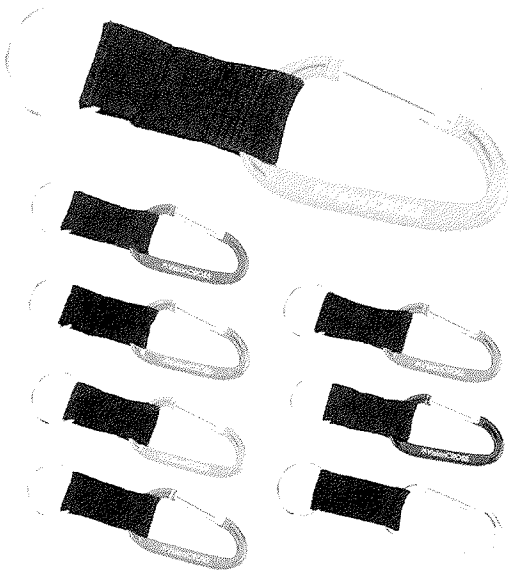

6 MM Anodized Carabiner Clip

ITEM #	250	500	1000	2500+
21124	$0.85	$0.79	$0.75	$0.69

New 6mm version of our best selling Anodized Carabiner Strap with split ring included Product Size: 4 1/2"W X 1 3/8"H x 1/4"D. Laser engrave front. Imprint area is 1"W X 1/8"H. Add $50 setup fee. Available in 8 colors.

*Add $35 art charge for custom emblems and logos. Price listed is per item. Pricing and availability subject to change.