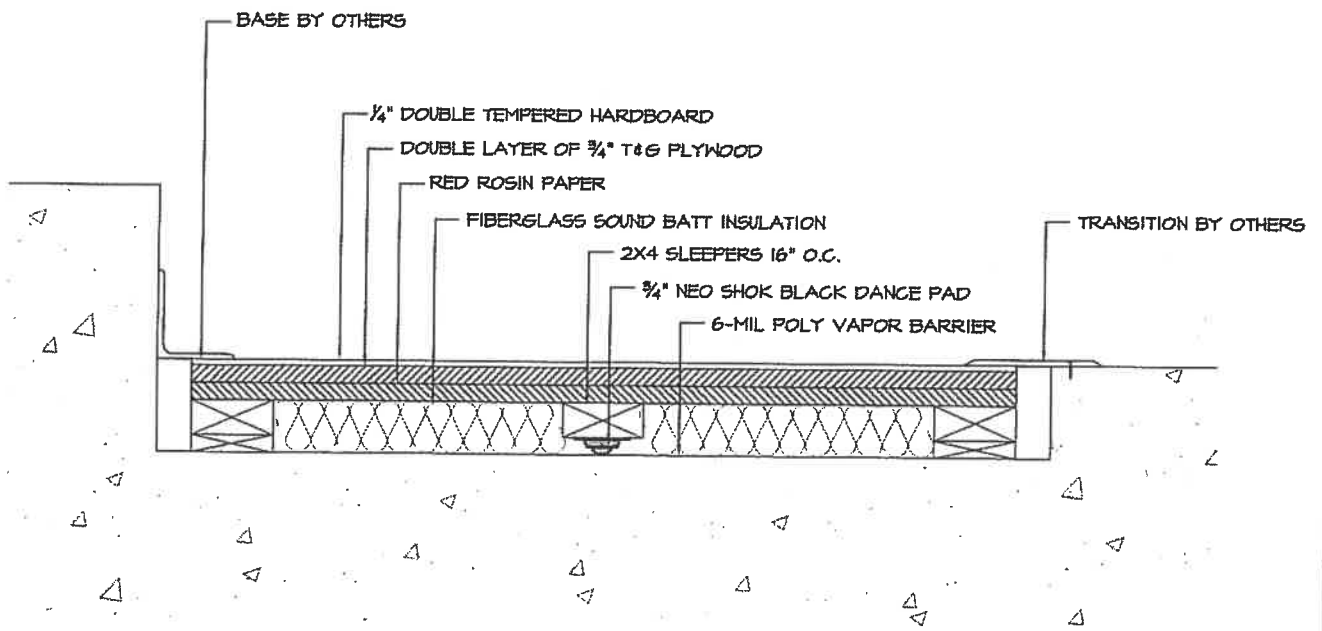

PROSCENIUM 115 & SMALL THEATER 179

PROSCENIUM 115 & SMALL THEATER 179

<i>Acme</i> FLOOR CO., INC.	
10100 MARSHALL DR	LENEXA, KS 66215
(913) 888-3200	FAX (913) 888-1936
DRAWN BY: JESSICA HAMILTON	
DATE DRAWN: 4-9-14	
DATE REVISED:	
DATE REVISED:	
PROJECT: PSU PAC	
PSU P115-1	