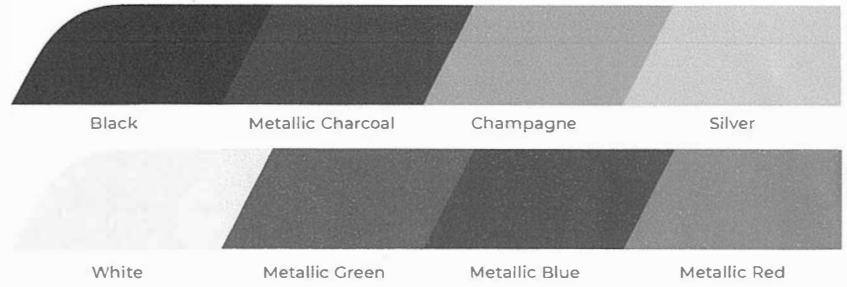

ADVENT 6L | ADVANCEDEV™

GENERAL

COLOR

SEATS

Standard:

Gray

Custom:

Carbon Fiber