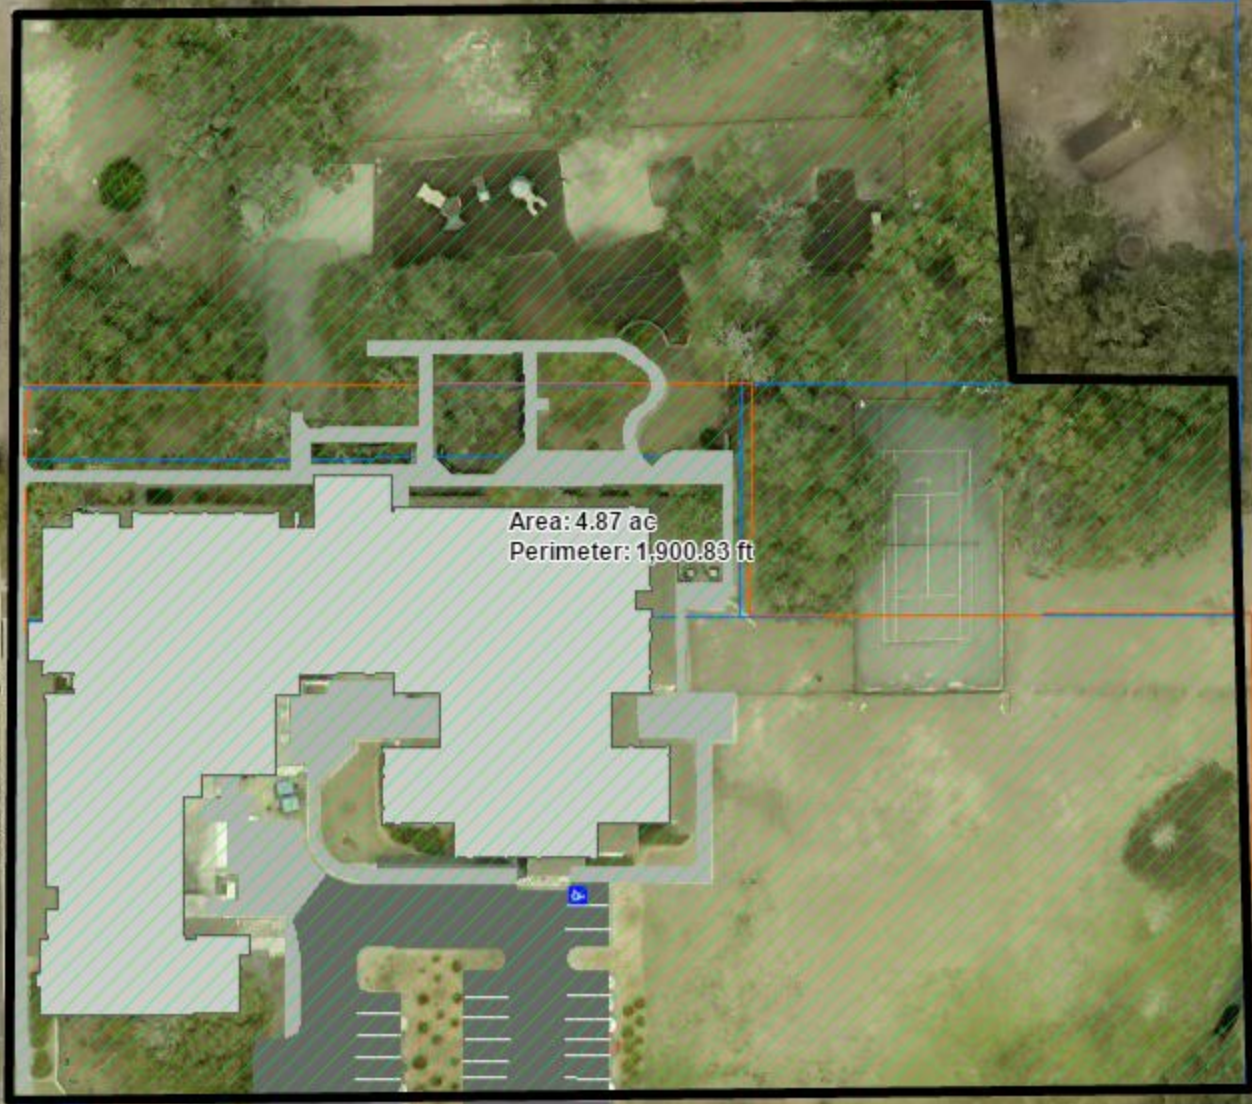

Name:	Beaufort Middle School
Address:	2501 Mossy Oaks Road
Group:	Beaufort 1
Total Acreage:	26.48
Athletics:	10.62
Total Grounds	15.86

Area: 8.15 ac
Perimeter: 2,617:13 ft

Name:	Mossy Oaks Elementary School
Address:	2510 Mossy Oaks Road
Group:	Beaufort 1
Total Acreage:	8.15
Athletics:	0
Total Grounds	8.15

Area: 6.54 ac
Perimeter: 2,286.18 ft

Name:	Beaufort Elementary School
Address:	1800 Prince Street
Group:	Beaufort 1
Total Acreage:	6.54
Athletics:	0
Total Grounds	6.54

Area: 4.87 ac
Perimeter: 1,900.83 ft

Name:	Port Royal Elementary School
Address:	1214 Paris Avenue
Group:	Beaufort 1
Total Acreage:	4.87
Athletics:	0
Total Grounds	4.87

Area: 0.88 ac
Perimeter: 864.67 ft

Name:	Adult Education
Address:	1300 King Street
Group:	Beaufort 1
Total Acreage:	0.88
Athletics:	0
Total Grounds	0.88