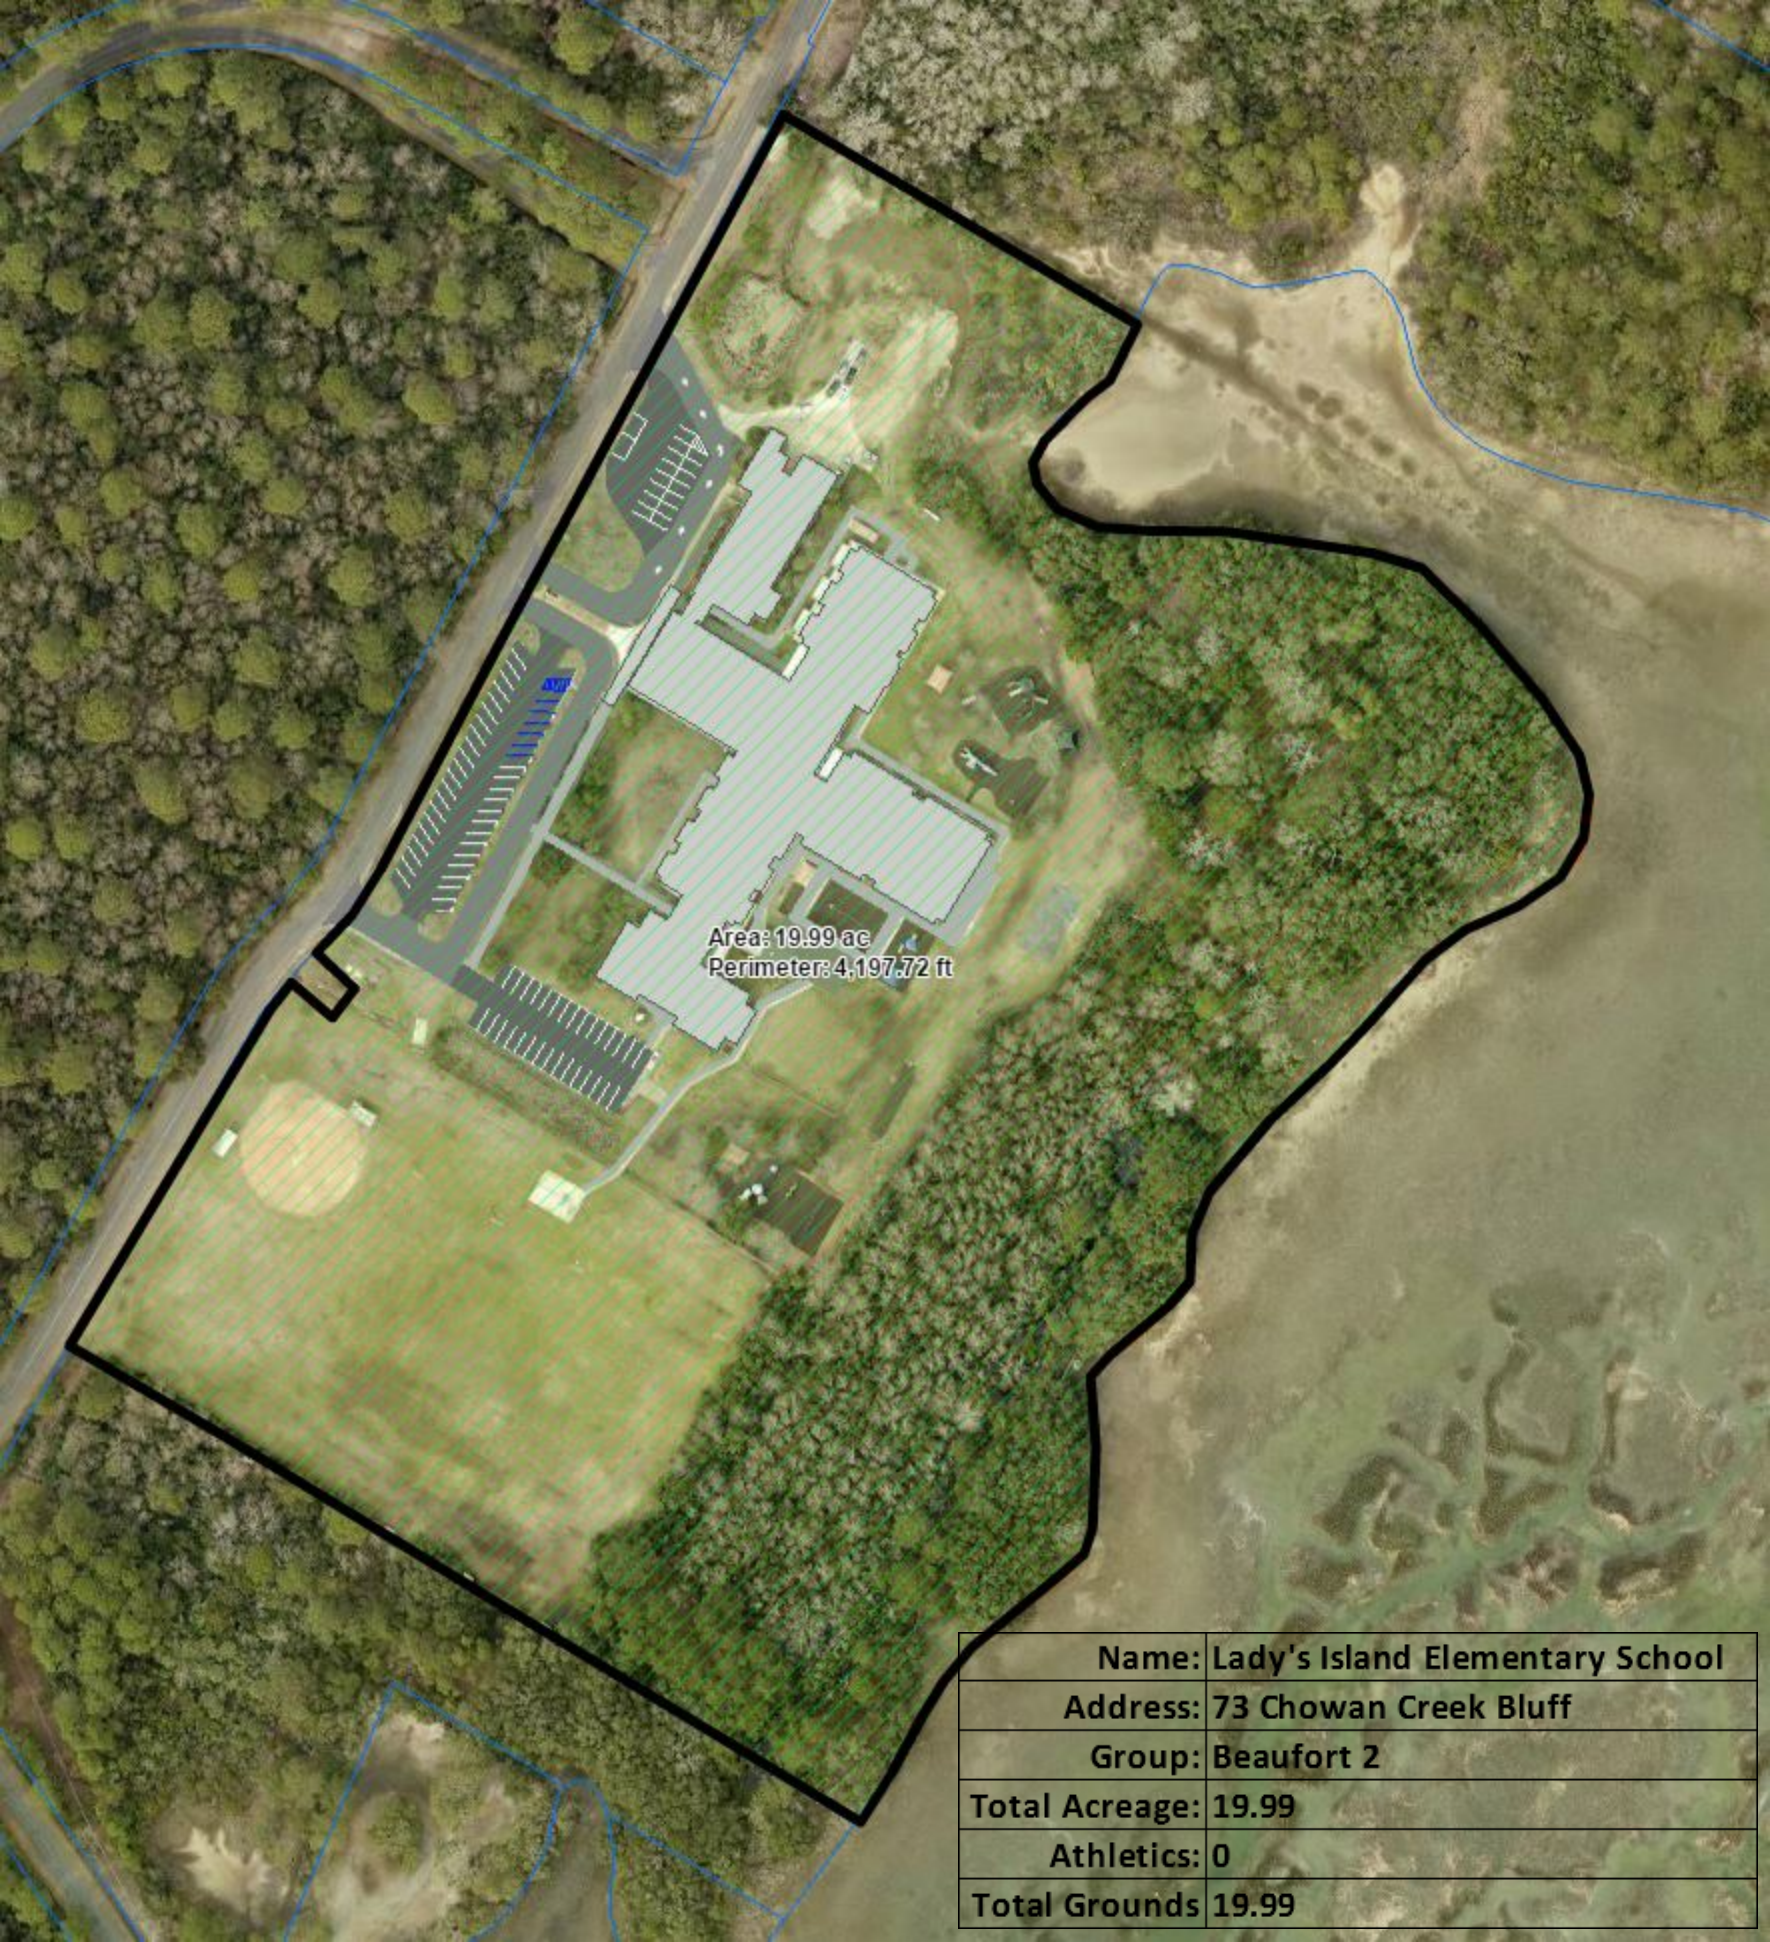

Area: 2.11 ac
Perimeter: 1,249.46 ft

Area: 40.29 ac
Perimeter: 5,887.55 ft

Area: 1.75 ac
Perimeter: 1,094.67 ft

Area: 2.52 ac
Perimeter: 1,271.67 ft

Area: 6.64 ac 1.89 ac
Perimeter: 2,352.93 ft 943 ft

Name:	Beaufort High School
Address:	84 Sea Island Parkway
Group:	Beaufort 2
Total Acreage:	52.18
Athletics:	13.02
Total Grounds	39.16

Beaufort High School 1

Area: 2.33 ac
Perimeter: 1,309.46 ft

Area: 0.77 ac
Perimeter: 733.03 ft

Area: 42.15 ac
Perimeter: 8,252.68 ft

Name:	Lady's Island Middle School
Address:	30 Cougar Drive
Group:	Beaufort 2
Total Acreage:	42.15
Athletics:	3.1
Total Grounds	39.05

Area: 19.99 ac
Perimeter: 4,197.72 ft

Name:	Lady's Island Elementary School
Address:	73 Chowan Creek Bluff
Group:	Beaufort 2
Total Acreage:	19.99
Athletics:	0
Total Grounds	19.99

Name:	Coosa Elementary School
Address:	45 Middle Road
Group:	Beaufort 2
Total Acreage:	19.88
Athletics:	0
Total Grounds	19.88

Area: 19.88 ac
Perimeter: 4,074.18 ft

Eddings Point Rd

Eddings Point Rd

Area: 13.7 Acres

Sea Island Pkwy

Sea Island Pkwy

Ball Park Rd

Sea Island Pkwy