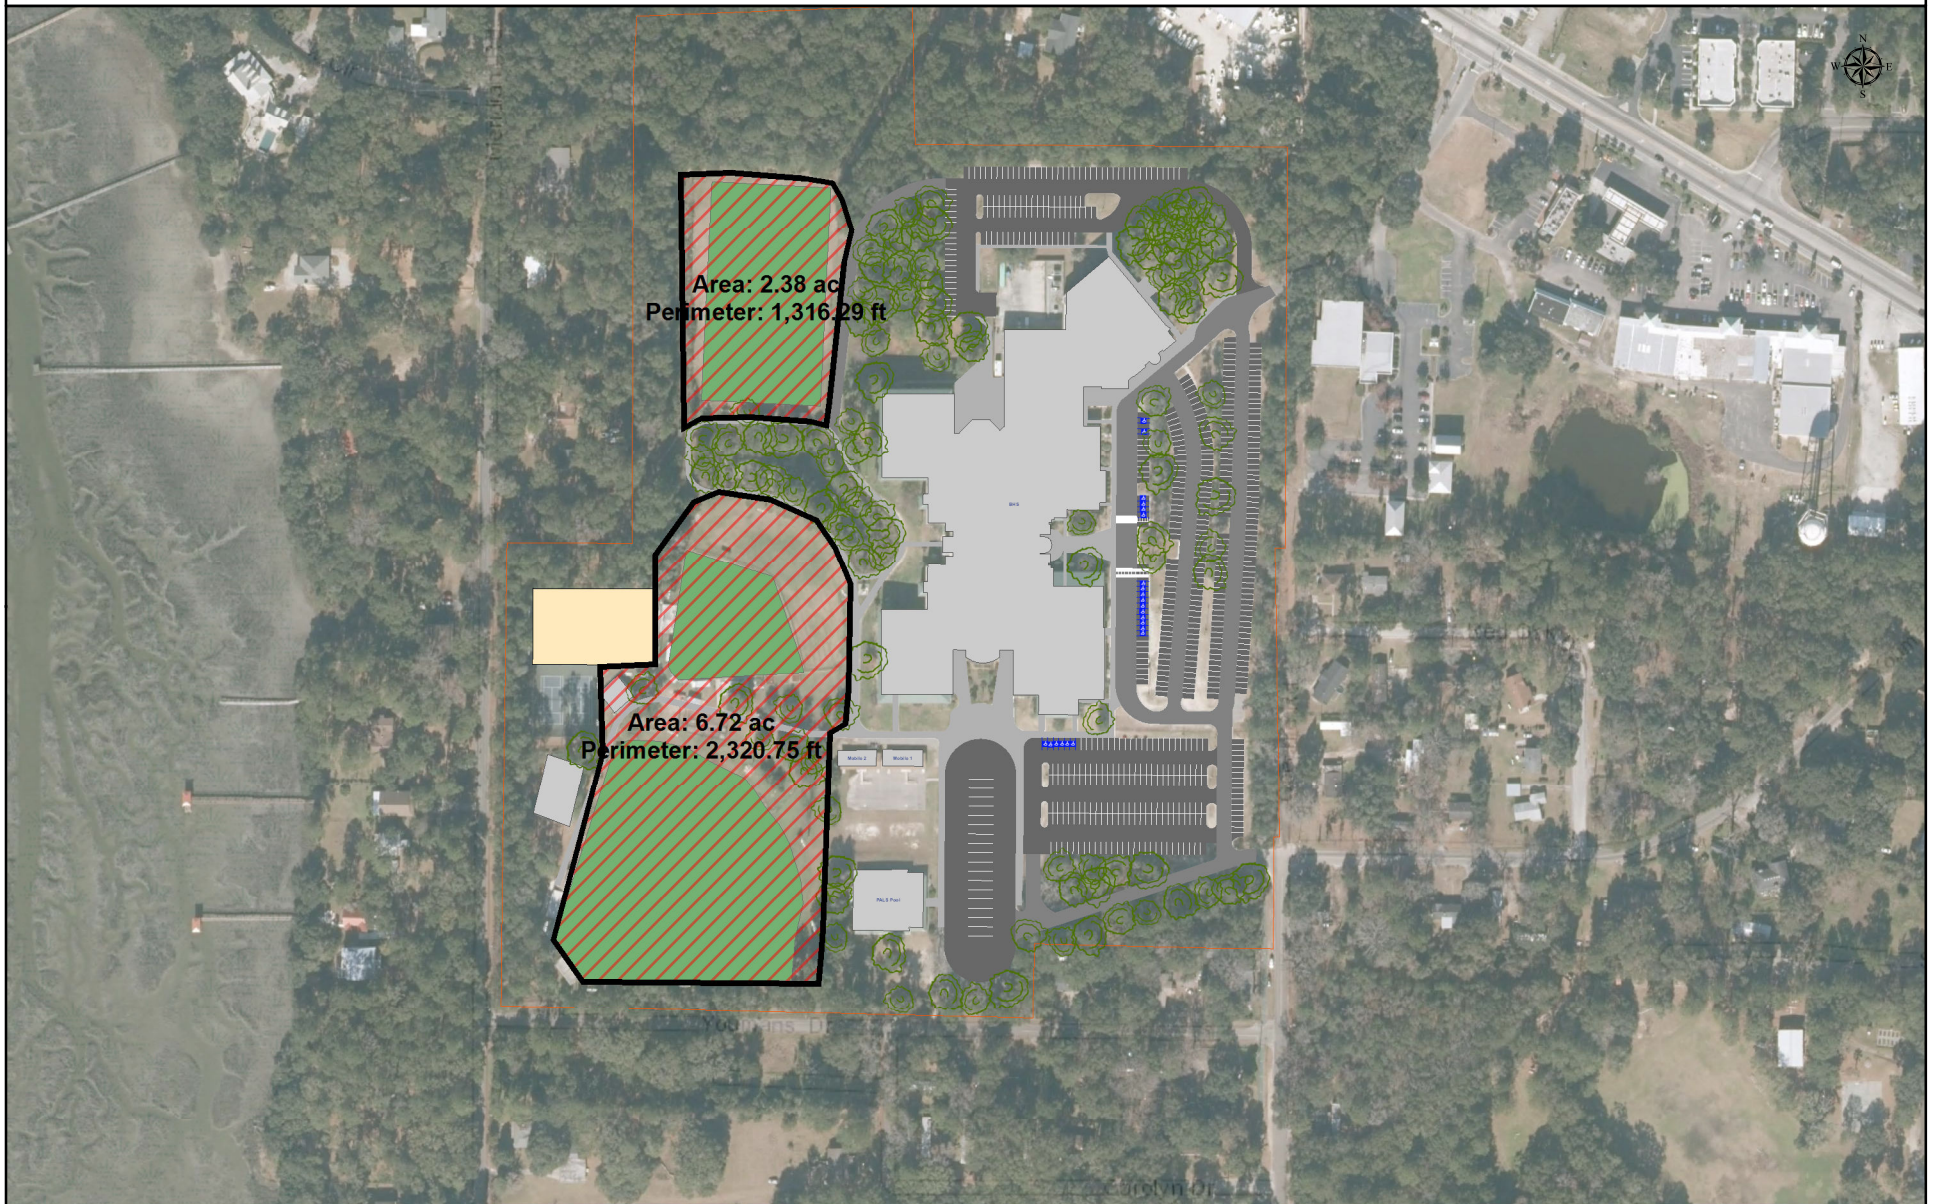

Area: 2.11 ac
Perimeter: 1,249.46 ft

Area: 40.29 ac
Perimeter: 5,887.55 ft

Area: 1.75 ac
Perimeter: 1,094.67 ft

Area: 2.52 ac
Perimeter: 1,271.67 ft

Area: 6.64 ac 1.89 ac
Perimeter: 2,352.93 ft 943 ft

Name:	Beaufort High School
Address:	84 Sea Island Parkway
Group:	Beaufort 2
Total Acreage:	52.18
Athletics:	13.02
Total Grounds	39.16

Beaufort High School 1

Area: 2.33 ac
Perimeter: 1,309.46 ft

Area: 0.77 ac
Perimeter: 733.03 ft

Area: 42.15 ac
Perimeter: 8,252.68 ft

Name:	Lady's Island Middle School
Address:	30 Cougar Drive
Group:	Beaufort 2
Total Acreage:	42.15
Athletics:	3.1
Total Grounds	39.05

Area: 19.99 ac
Perimeter: 4,197.72 ft

Name:	Lady's Island Elementary School
Address:	73 Chowan Creek Bluff
Group:	Beaufort 2
Total Acreage:	19.99
Athletics:	0
Total Grounds	19.99

Name:	Coosa Elementary School
Address:	45 Middle Road
Group:	Beaufort 2
Total Acreage:	19.88
Athletics:	0
Total Grounds	19.88

Area: 19.88 ac
Perimeter: 4,074.18 ft

Eddings Point Rd

Eddings Point Rd

Area: 13.7 Acres

Sea Island Pkwy

Sea Island Pkwy

Ball Park Rd

Sea Island Pkwy