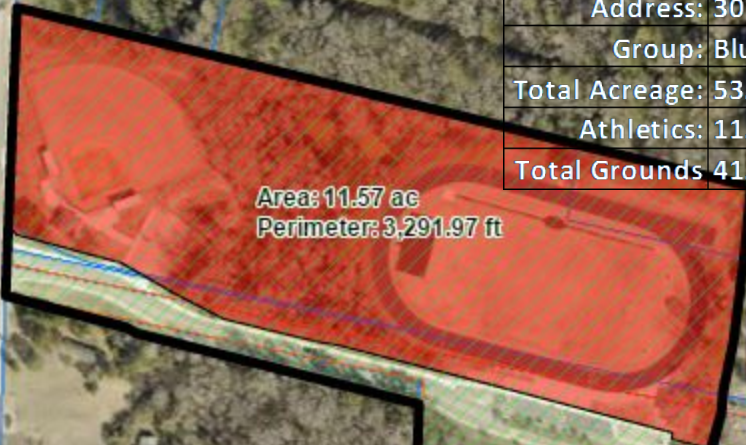

Area: 28.85 ac  
Perimeter: 5,651.65 ft

	M.C. Riley ECC & Elementary
Name:	School
Address:	200 Burnt Church Road
Group:	Bluffton 2
Total Acreage:	28.85
Athletics:	0
Total Grounds	28.85

Name:	Red Cedar Elementary School
Address:	10 Box Elder Street
Group:	Bluffton 2
Total Acreage:	13.41
Athletics:	0
Total Grounds	13.41

Area: 13.41 ac  
Perimeter: 3,154.71 ft

Name:	Bluffton Middle School
Address:	30 New Mustang Drive
Group:	Bluffton 2
Total Acreage:	53.43
Athletics:	11.57
Total Grounds	41.86

Area: 11.57 ac  
Perimeter: 3,291.97 ft

Area: 53.43 ac  
Perimeter: 10,009.43 ft