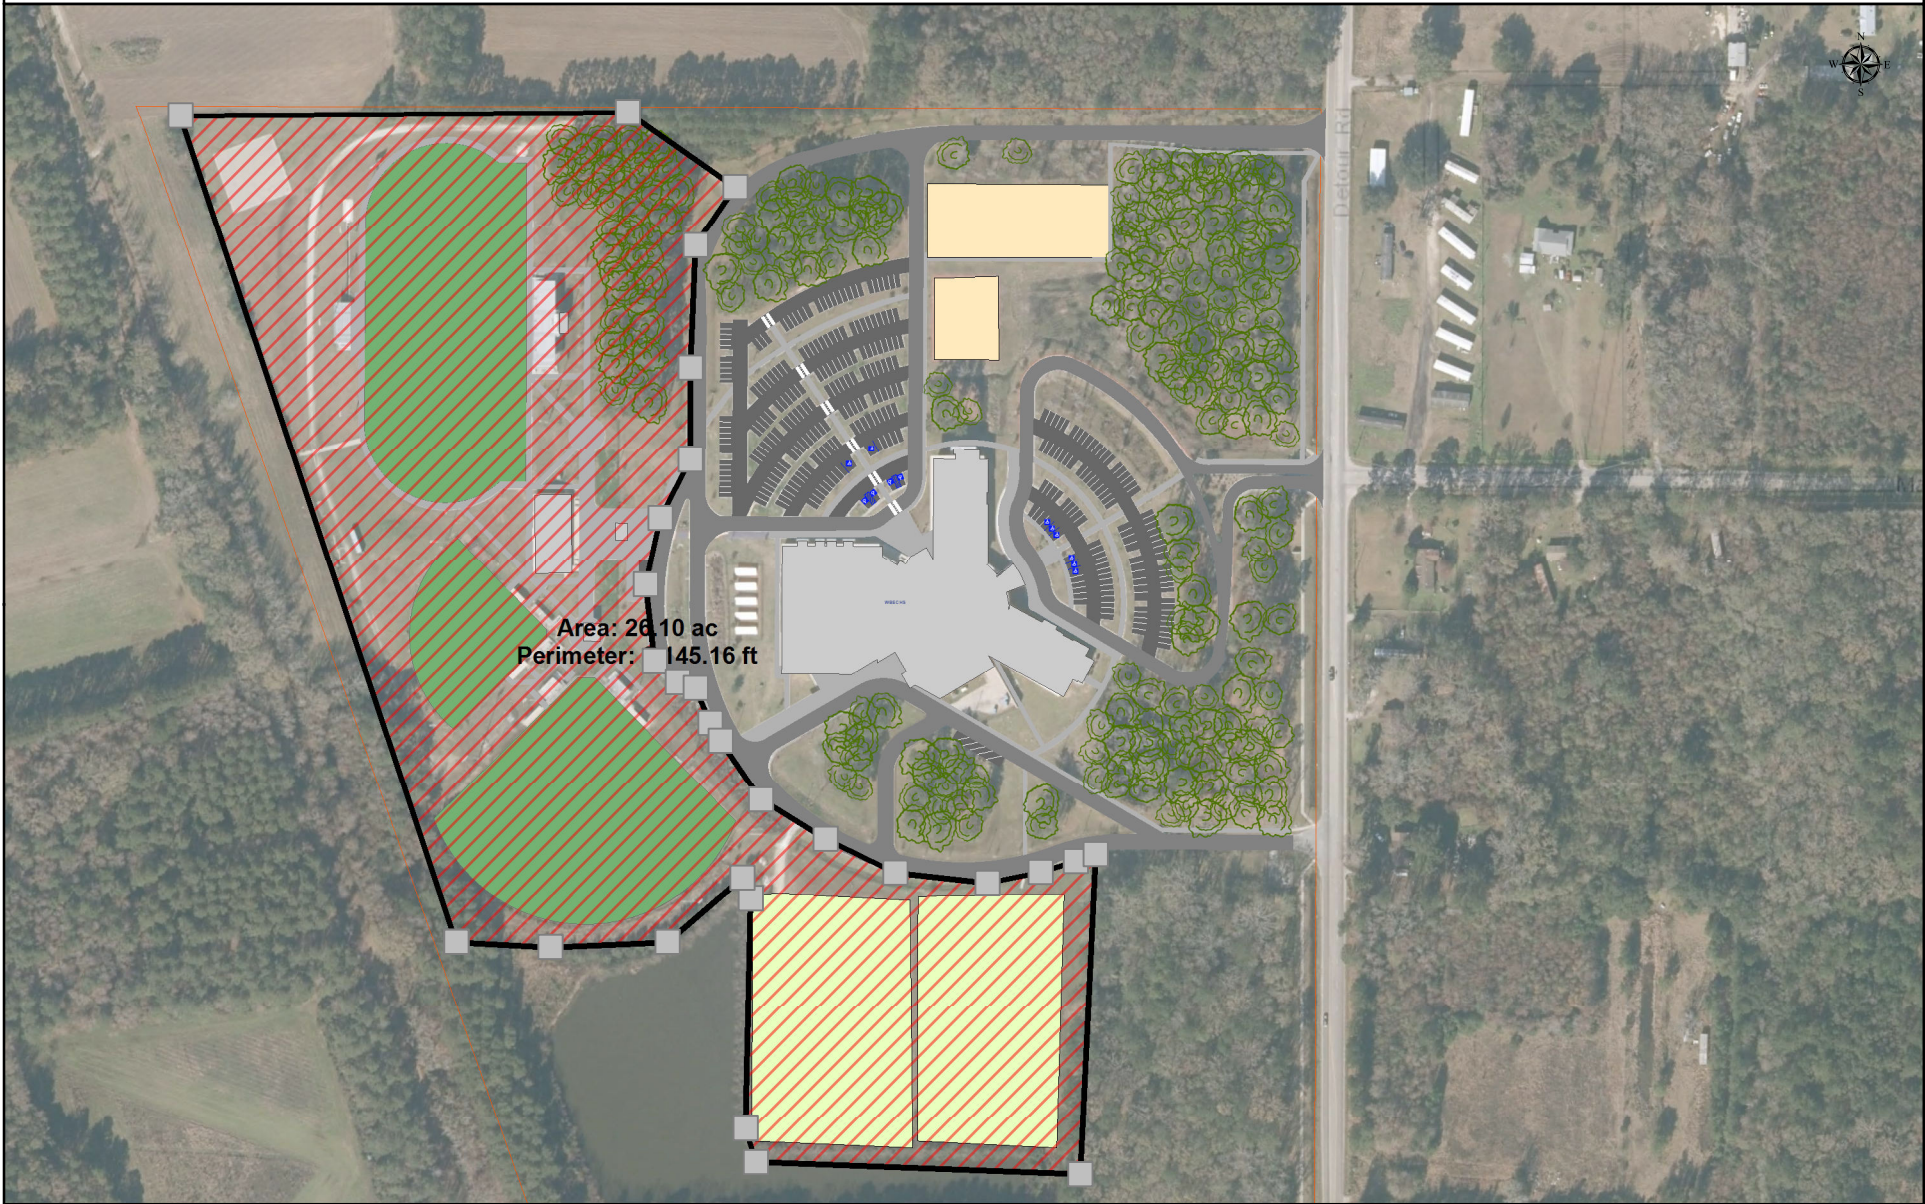

Area: 3.93 ac  
Perimeter: 1,787.70 ft

Area: 0.95 ac  
Perimeter: 808.51 ft

Area: 71.31 ac  
Perimeter: 7,208.89 ft

Area: 2.83 ac  
Perimeter: 1,335.51 ft

Area: 4.56 ac  
Perimeter: 1,801.39 ft

Name:	Whale Branch Early College High School
Address:	169 Detour Road
Group:	Whale Branch
Total Acreage:	71.31
Athletics:	12.27
Total Grounds:	59.04

# Whale Branch Early College High

0 0.0175 0.035 0.07 Miles  
Global Leader in Facilities GIS | [www.penbaysolutions.com](http://www.penbaysolutions.com)

Total Athletic = 26.06 acres

Name:	Whale Branch Elementary & Middle School
Address:	2009 Trask Parkway
Group:	Whale Branch
Total Acreage:	56.7
Athletics:	4.71
Total Grounds	51.99

Area: 56.70 ac  
Perimeter: 6,821.56 ft

Area: 4.71 ac  
Perimeter: 2,122.78 ft

# Wjhale Branch Middle School

Name:	James J. Davis ECC
Address:	364 Keans Neck Rd.
Group:	Whale Branch
Total Acreage:	17.33
Athletics:	0
Total Grounds	17.33