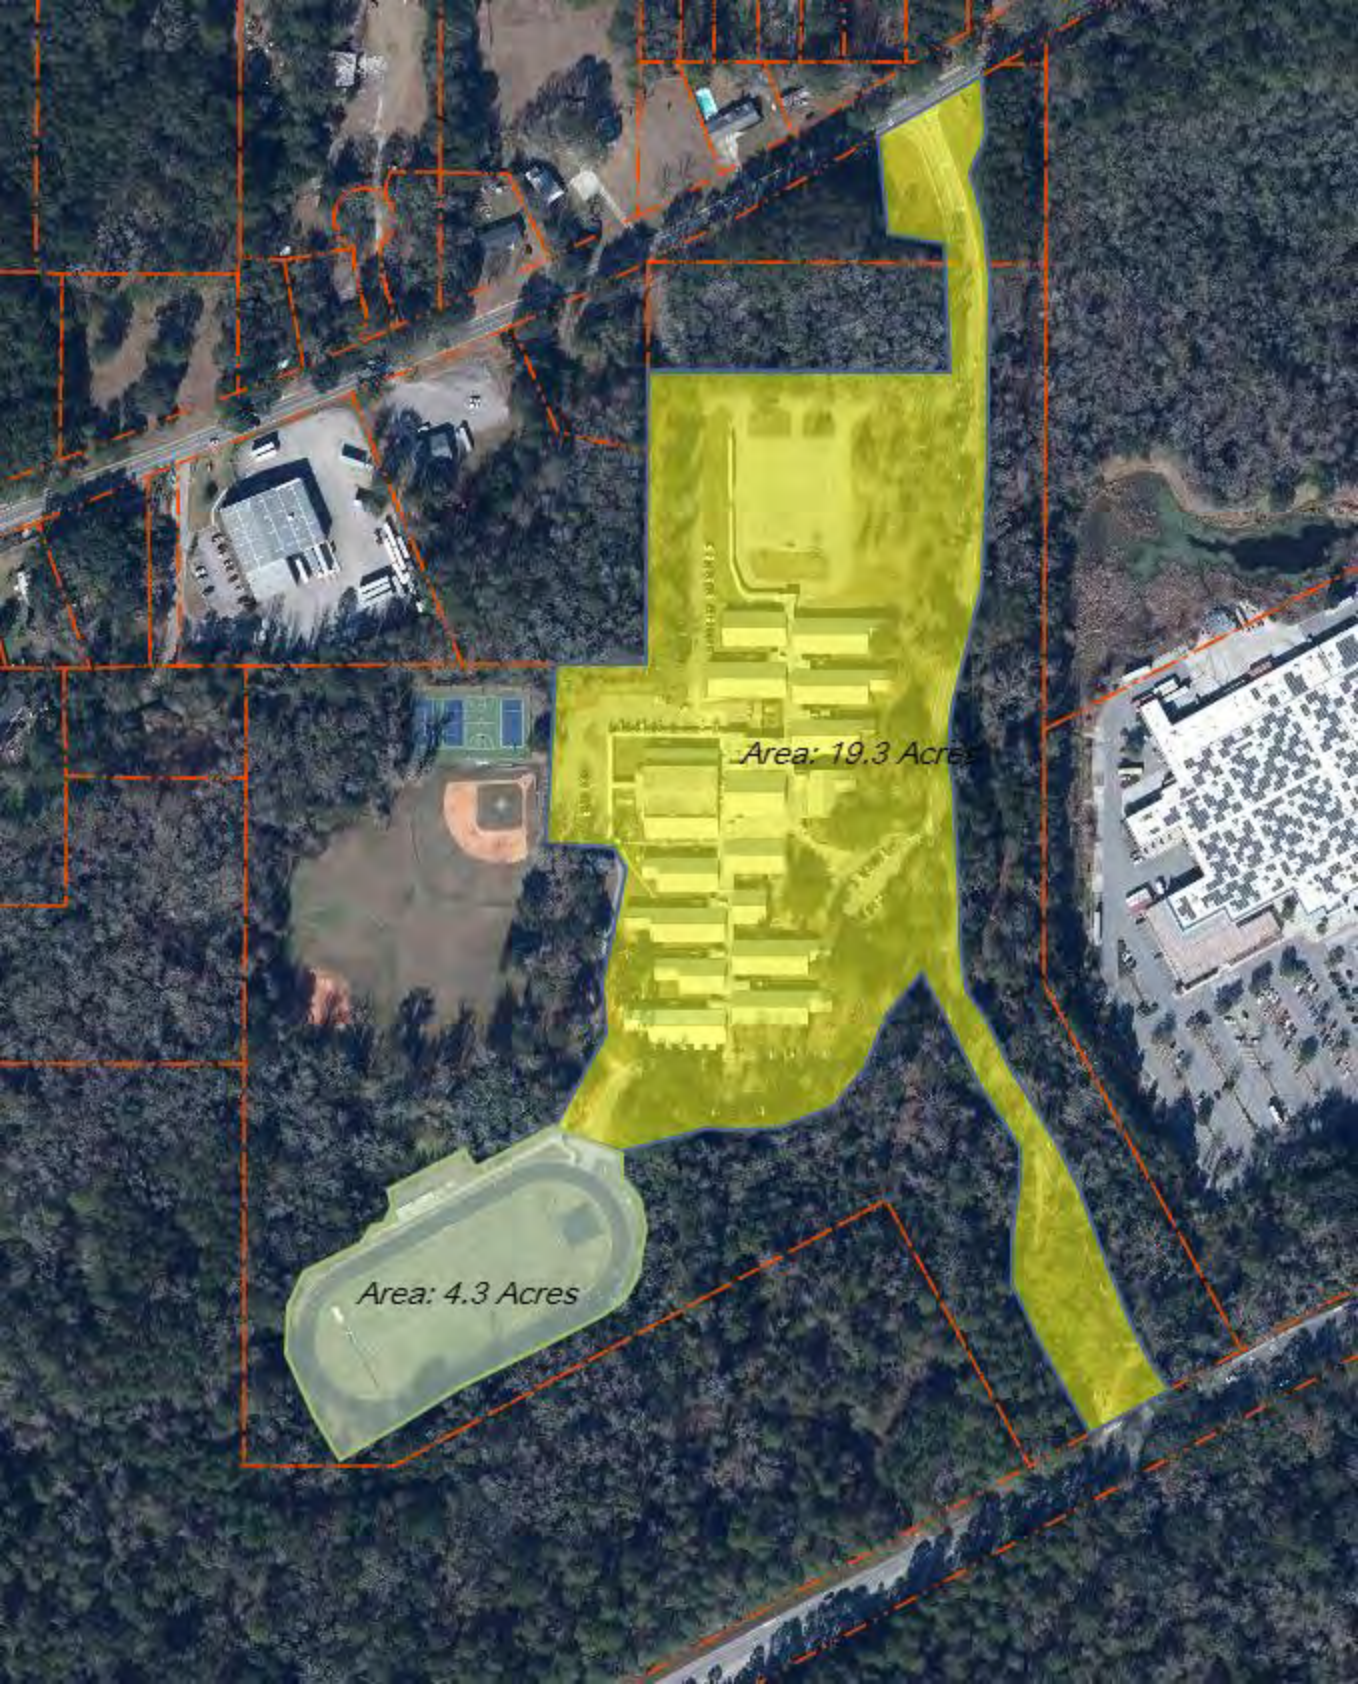

Name:	Battery Creek High School
Address:	1 Blue Dolphin Drive
Group:	Battery Creek
Total Acreage:	60.38
Athletics:	12.8
Total Grounds	47.58

100m

Name:	Broad River Elementary School
Address:	474 Broad River Blvd
Group:	Battery Creek
Total Acreage:	23.75
Athletics:	0
Total Grounds	23.75

Area: 23.75 ac  
Perimeter: 4,749.86 ft

Area: 19.3 Acres

Area: 4.3 Acres

Area: 19.66 ac  
Perimeter: 4,095.16 ft

Name:	Joseph Shanklin Elementary
Address:	121 Morrall Dr.
Group:	Battery Creek
Total Acreage:	19.66
Athletics:	0
Total Grounds	19.66

Stone Mountain Ct

Mink Point Blvd

Area: 17.9 Acres

Five Forks

Five Forks  
Middle School