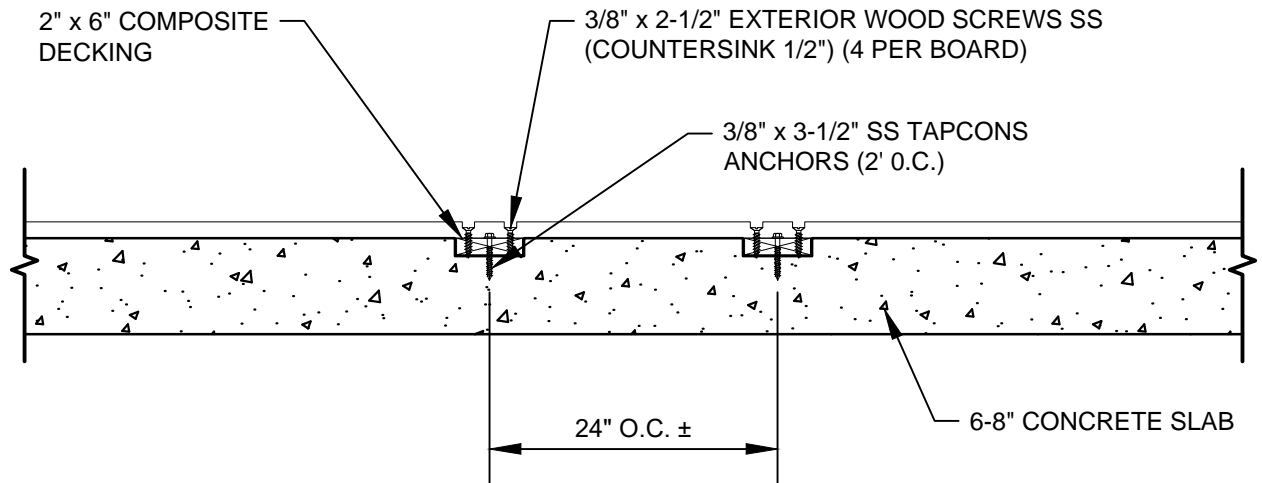

C1 NORTHERN CROSS OVER
 1
 SCALE: 3/4" = 1'-0"

C1 SOUTHERN CROSS OVER
 2
 SCALE: 3/4" = 1'-0"

CONNECTION DETAILS
 L77 W AIRBOAT CROSS-OVERS