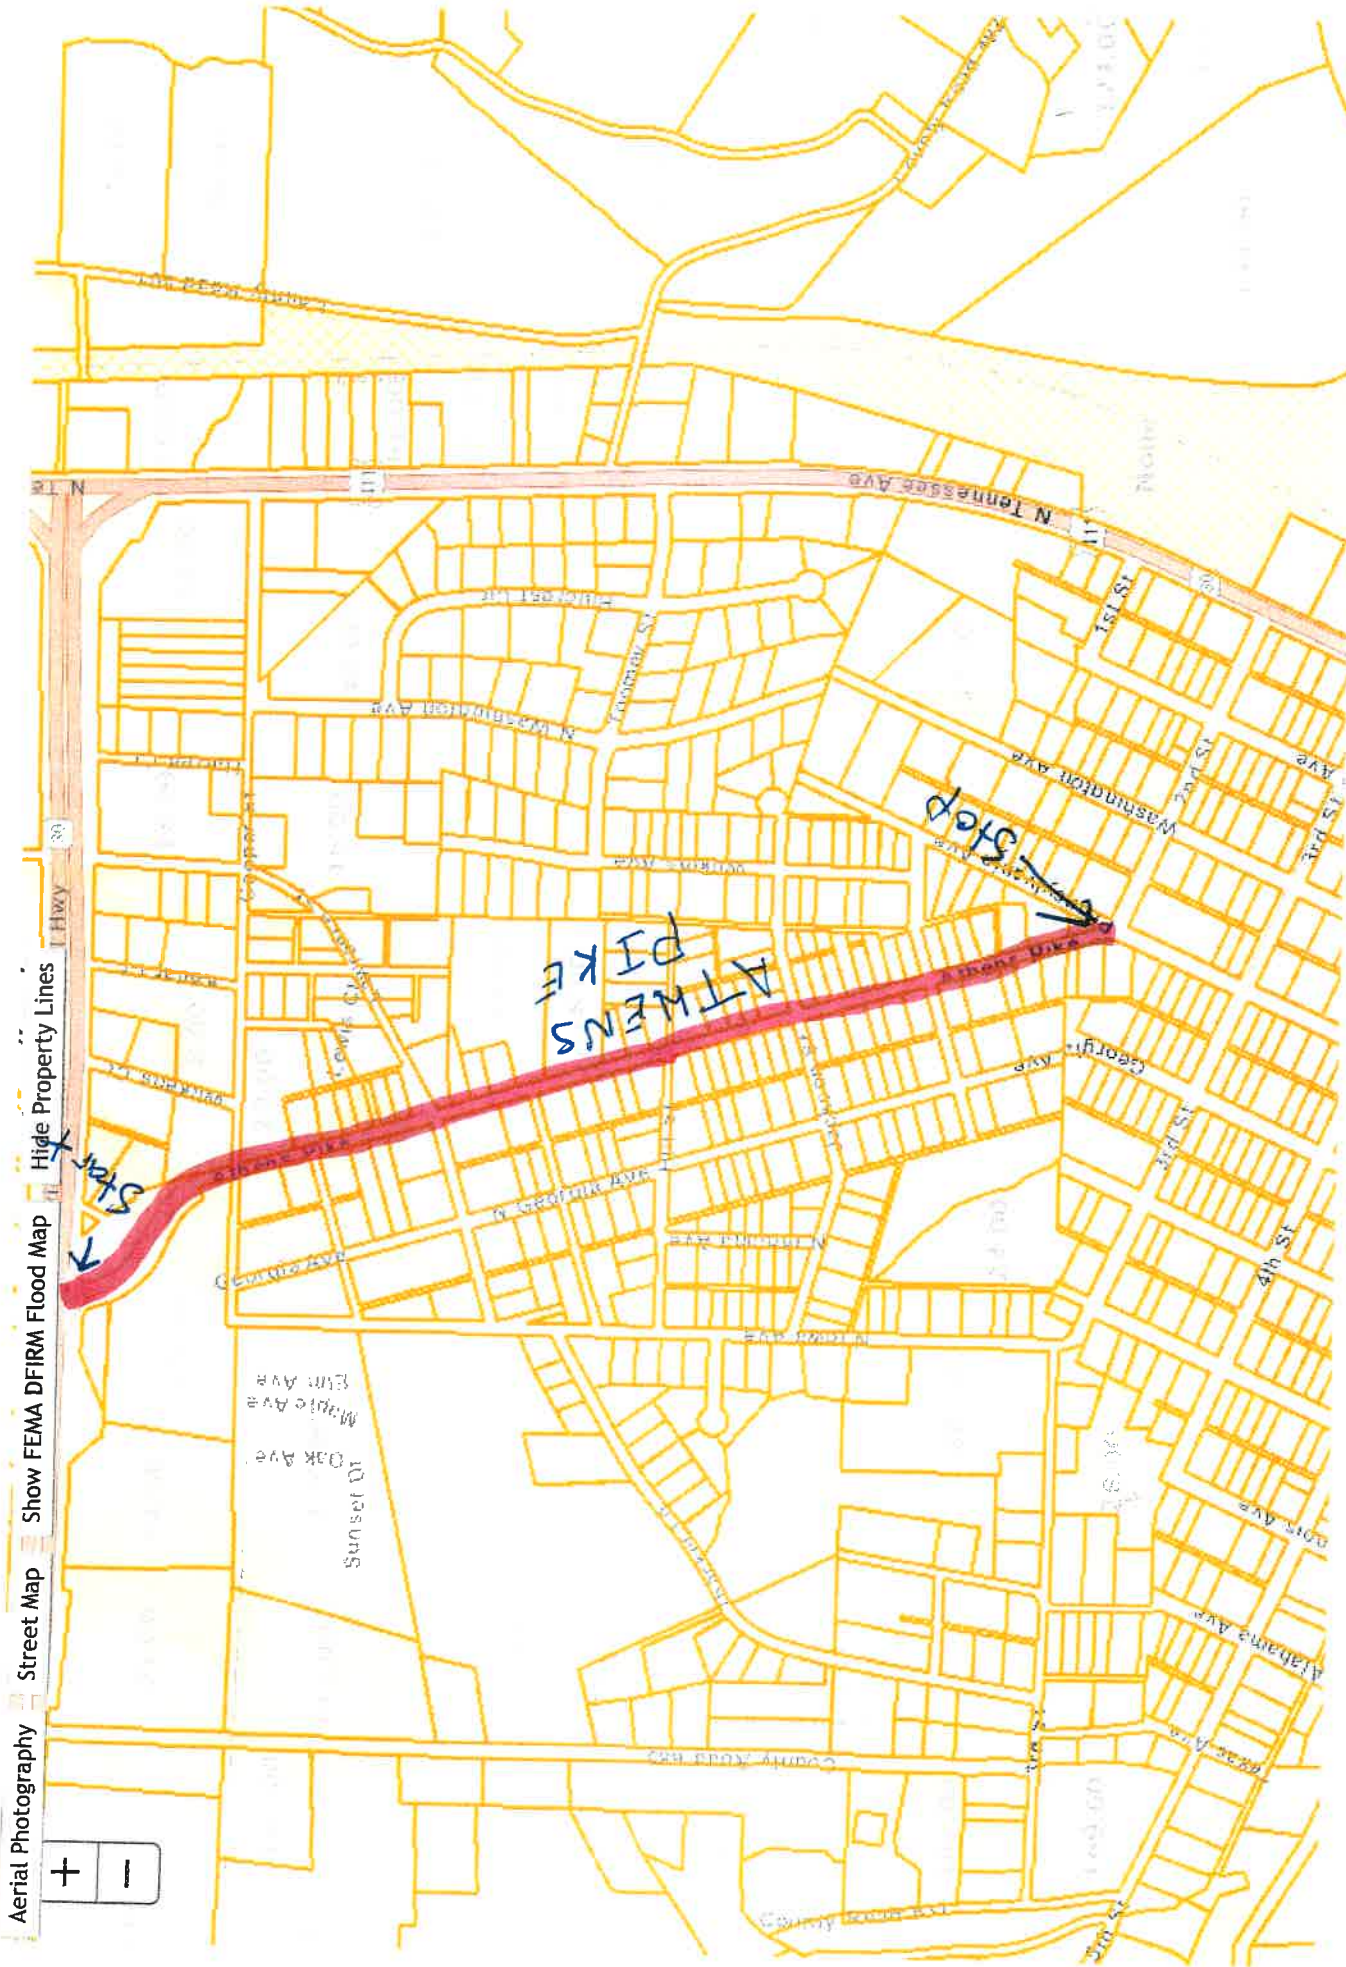

0.5 mile From Grady Rd/Athens Pike to Hwy 50 Strip

3168'

Tennessee Property Viewer

Aerial Photography

Street Map

Show FEMA DFIRM Flood Map

Hide Property Lines

Start

Athens Pike

Stop

North Arrow

Li Re

from Hwy 30 to Hwy 159 to Tenn. Ave

Strip

3168'

Tennessee Property Viewer

From Athens like / Penn. Ave
Strip

Tennessee Property Viewer

- Aerial Photography
- Street Map
- Show FEMA DFIRM Flood Map
- Hide Property Lines

8th St. Striping

5280'

Tennessee Property Viewer

Aerial Photography

Street Map

Show FEMA DFIRM Flood Map

Hide Property Lines

Tennessee Property Viewer

- Aerial Photography
- Street Map
- Show FEMA DFIRM Flood Map
- Hide Property Lines