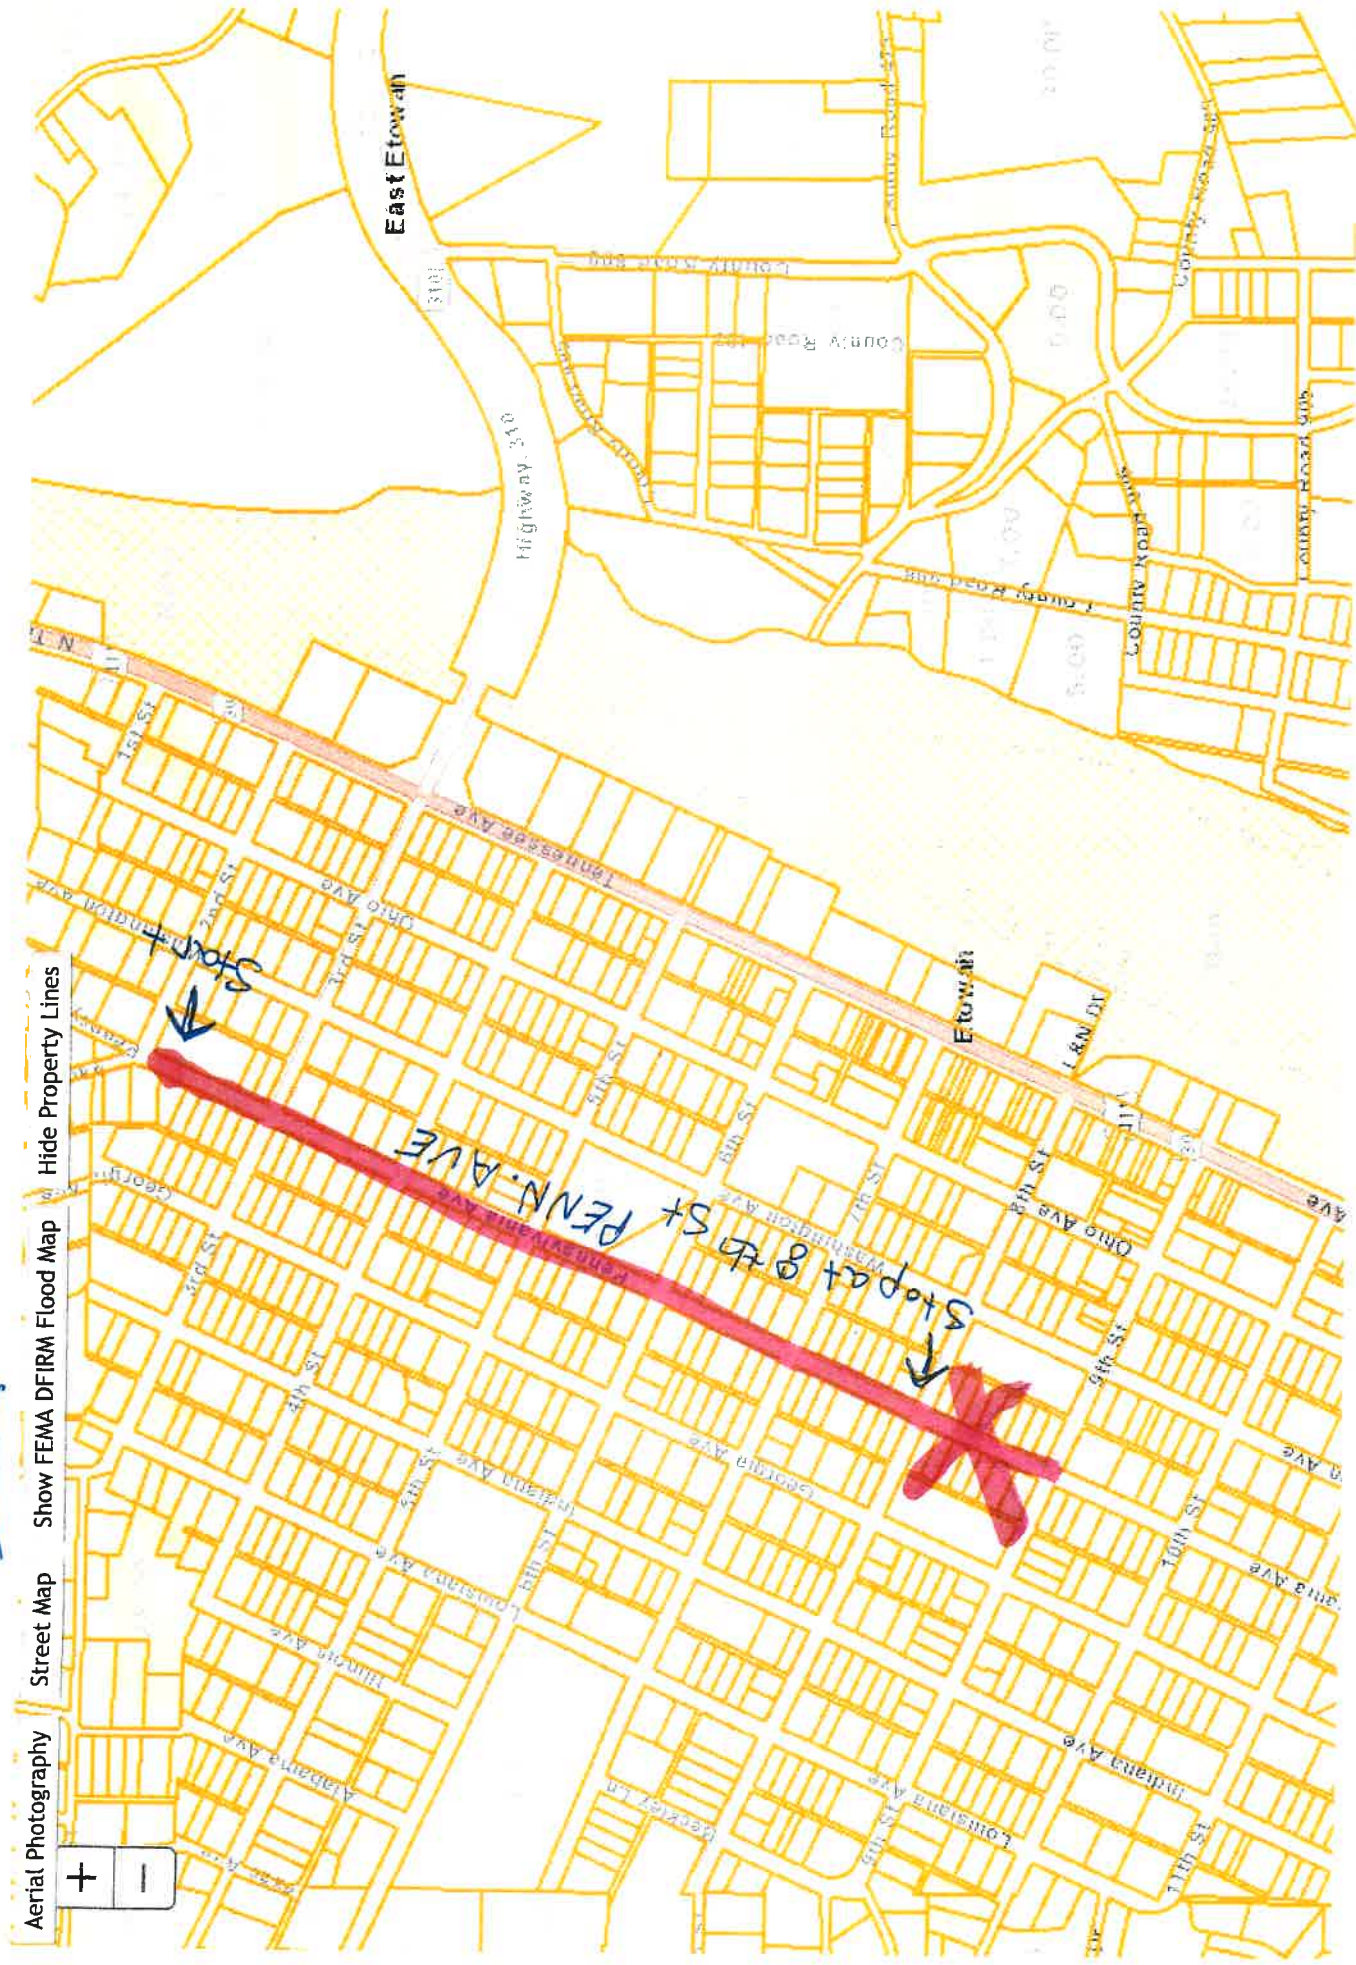

0.5 mile From Grady Rd/Athens Pike to Hwy 50 Strip

3168'

Tennessee Property Viewer

Aerial Photography

Street Map

Show FEMA DFIRM Flood Map

Hide Property Lines

Start

Athens Pike

Stop

North Arrow

Li Re

from Hwy 30 to Hwy 159 to Tenn. Ave

Strip

3168'

Tennessee Property Viewer

From Athens like / Penn. Ave
Strip

Tennessee Property Viewer

- Aerial Photography
- Street Map
- Show FEMA DFIRM Flood Map
- Hide Property Lines

8th St. Striping

5280'

Tennessee Property Viewer

Aerial Photography

Street Map

Show FEMA DFIRM Flood Map

Hide Property Lines

Tennessee Property Viewer

- Aerial Photography
- Street Map
- Show FEMA DFIRM Flood Map
- Hide Property Lines