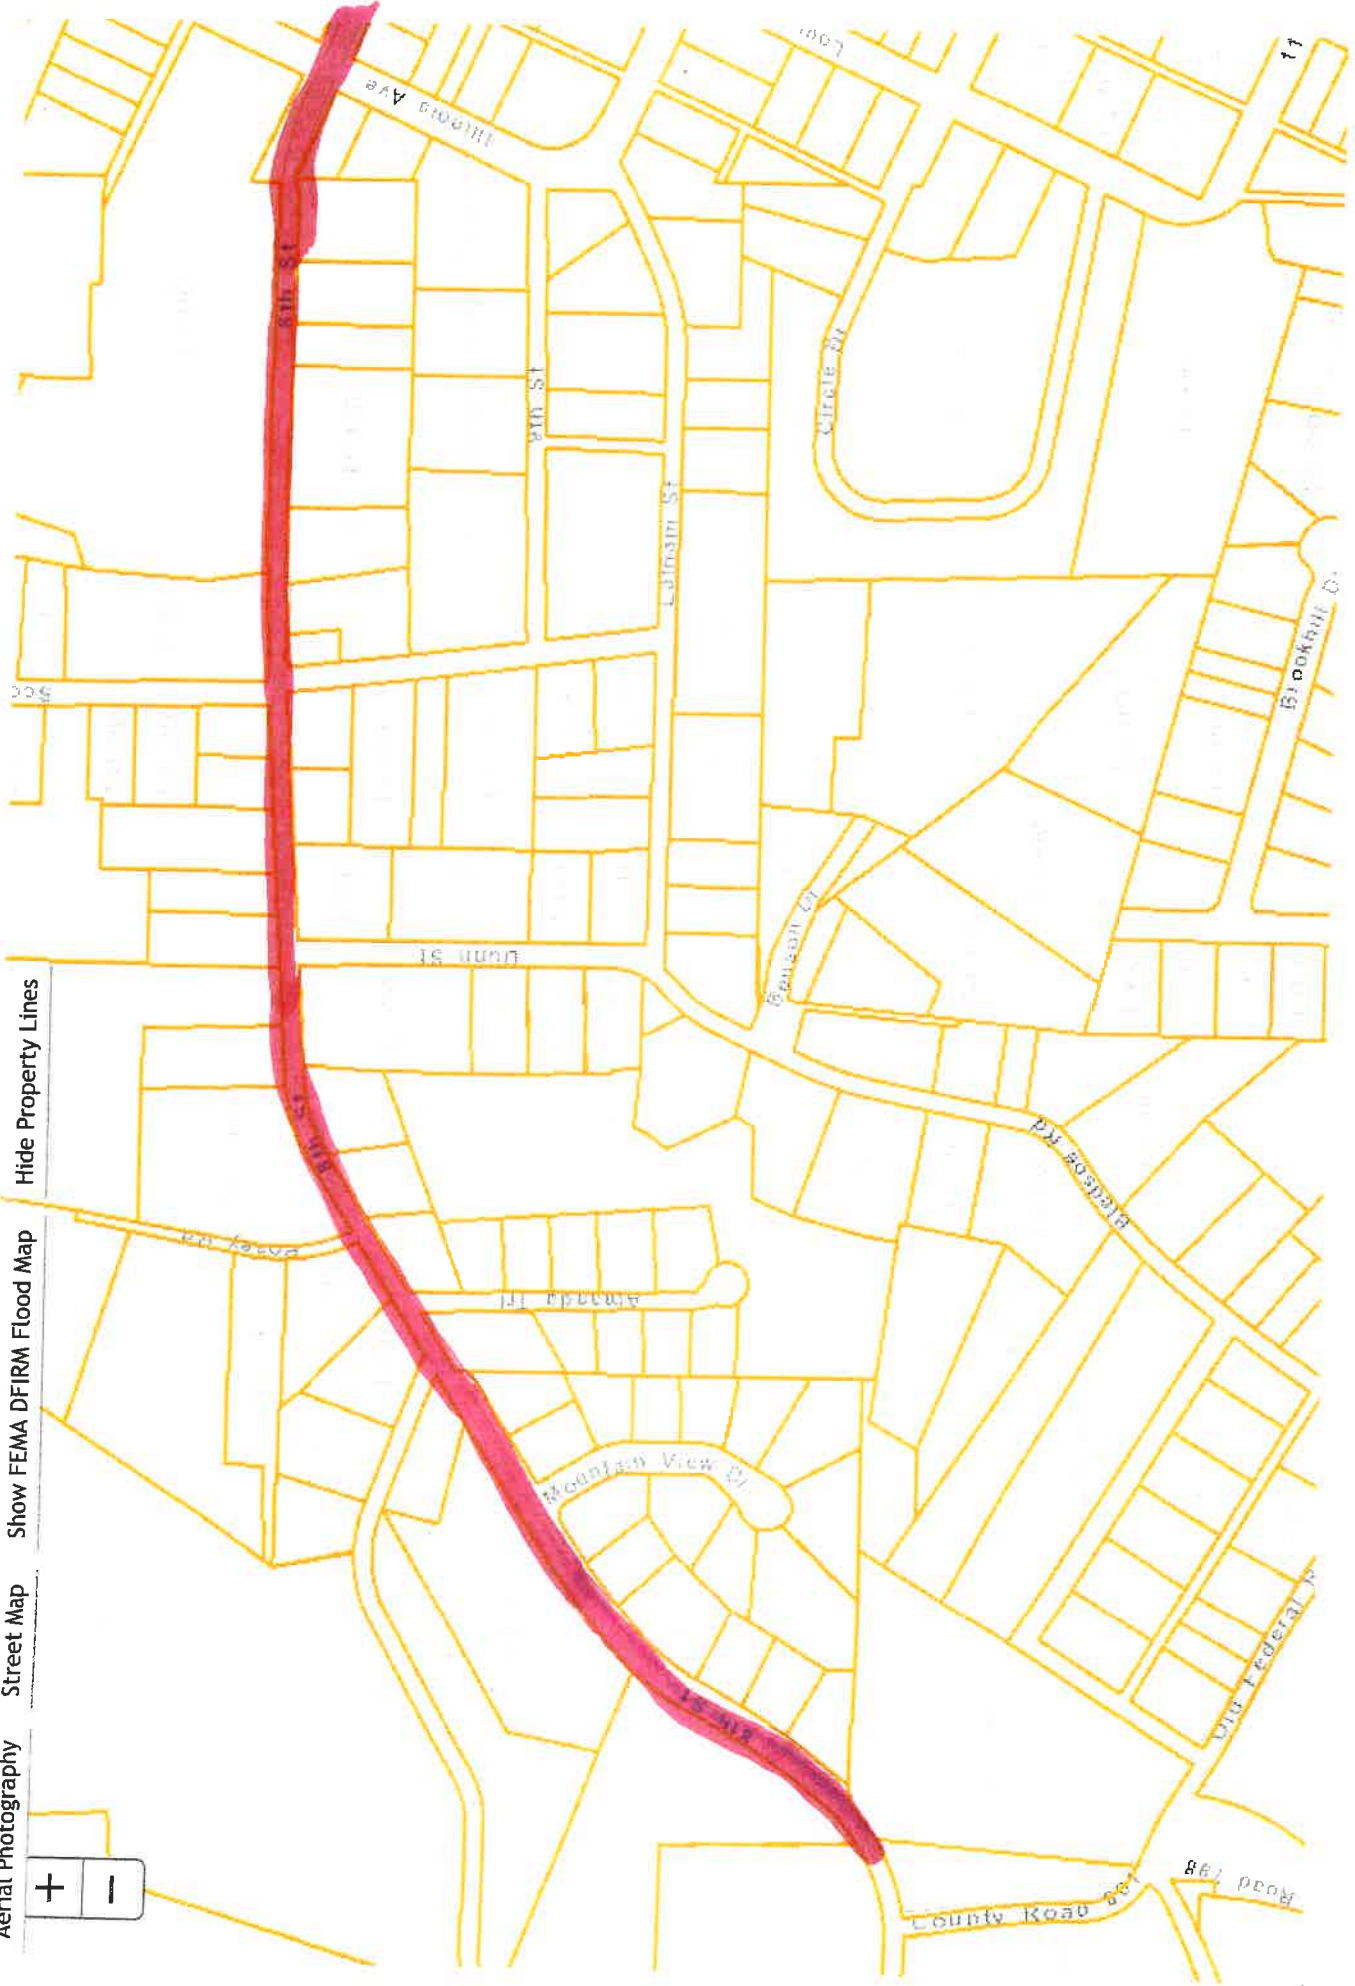

0.5 mile From Grady Rd/Athens Pike to Hwy 50 Strip

3168'

Tennessee Property Viewer

Aerial Photography

Street Map

Show FEMA DFIRM Flood Map

Hide Property Lines

Start

Athens Pike

Stop

North Arrow

Li Re

from Hwy 30 to Hwy 159 to Tenn. Ave

Strip

3168'

Tennessee Property Viewer

From Athens like / Penn. Ave
Strip

Tennessee Property Viewer

- Aerial Photography
- Street Map
- Show FEMA DFIRM Flood Map
- Hide Property Lines

8th St. Striping

5280'

Tennessee Property Viewer

Aerial Photography

Street Map

Show FEMA DFIRM Flood Map

Hide Property Lines

Tennessee Property Viewer

- Aerial Photography
- Street Map
- Show FEMA DFIRM Flood Map
- Hide Property Lines