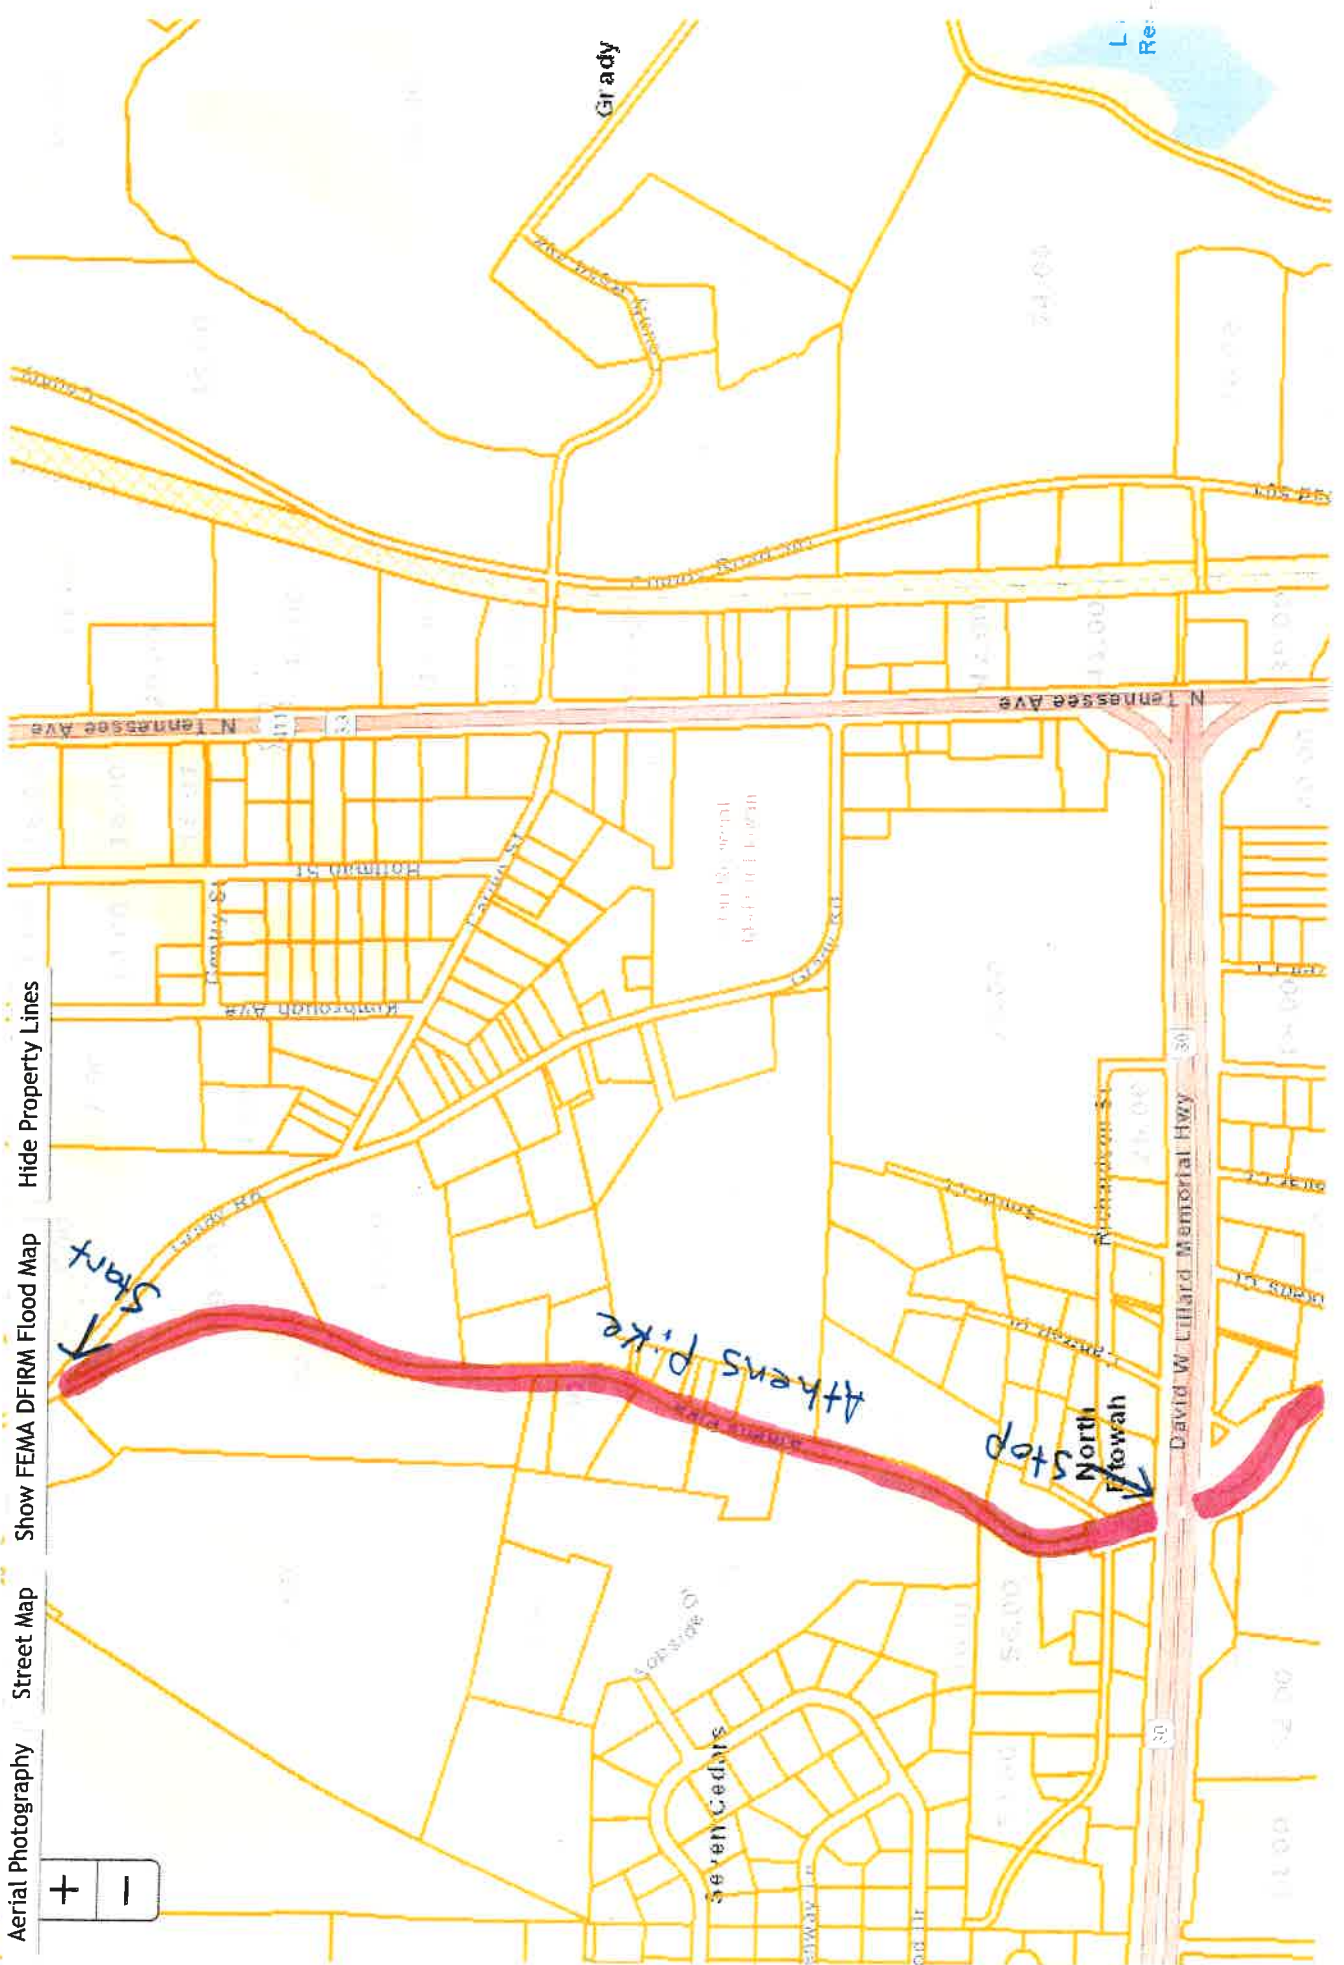

0.5 mile From Grady Rd/Athens Pike to Hwy 50 Strip

3168'

Tennessee Property Viewer

Aerial Photography

Street Map

Show FEMA DFIRM Flood Map

Hide Property Lines

Start

Athens Pike

Stop

North Arrow

Li Re

from Hwy 30 to Hwy 159 to Tenn. Ave

Strip

3168'

Tennessee Property Viewer

From Athens like / Penn. Ave
Strip

Tennessee Property Viewer

- Aerial Photography
- Street Map
- Show FEMA DFIRM Flood Map
- Hide Property Lines

8th St. Striping

5280'

Tennessee Property Viewer

Aerial Photography

Street Map

Show FEMA DFIRM Flood Map

Hide Property Lines

Tennessee Property Viewer

- Aerial Photography
- Street Map
- Show FEMA DFIRM Flood Map
- Hide Property Lines