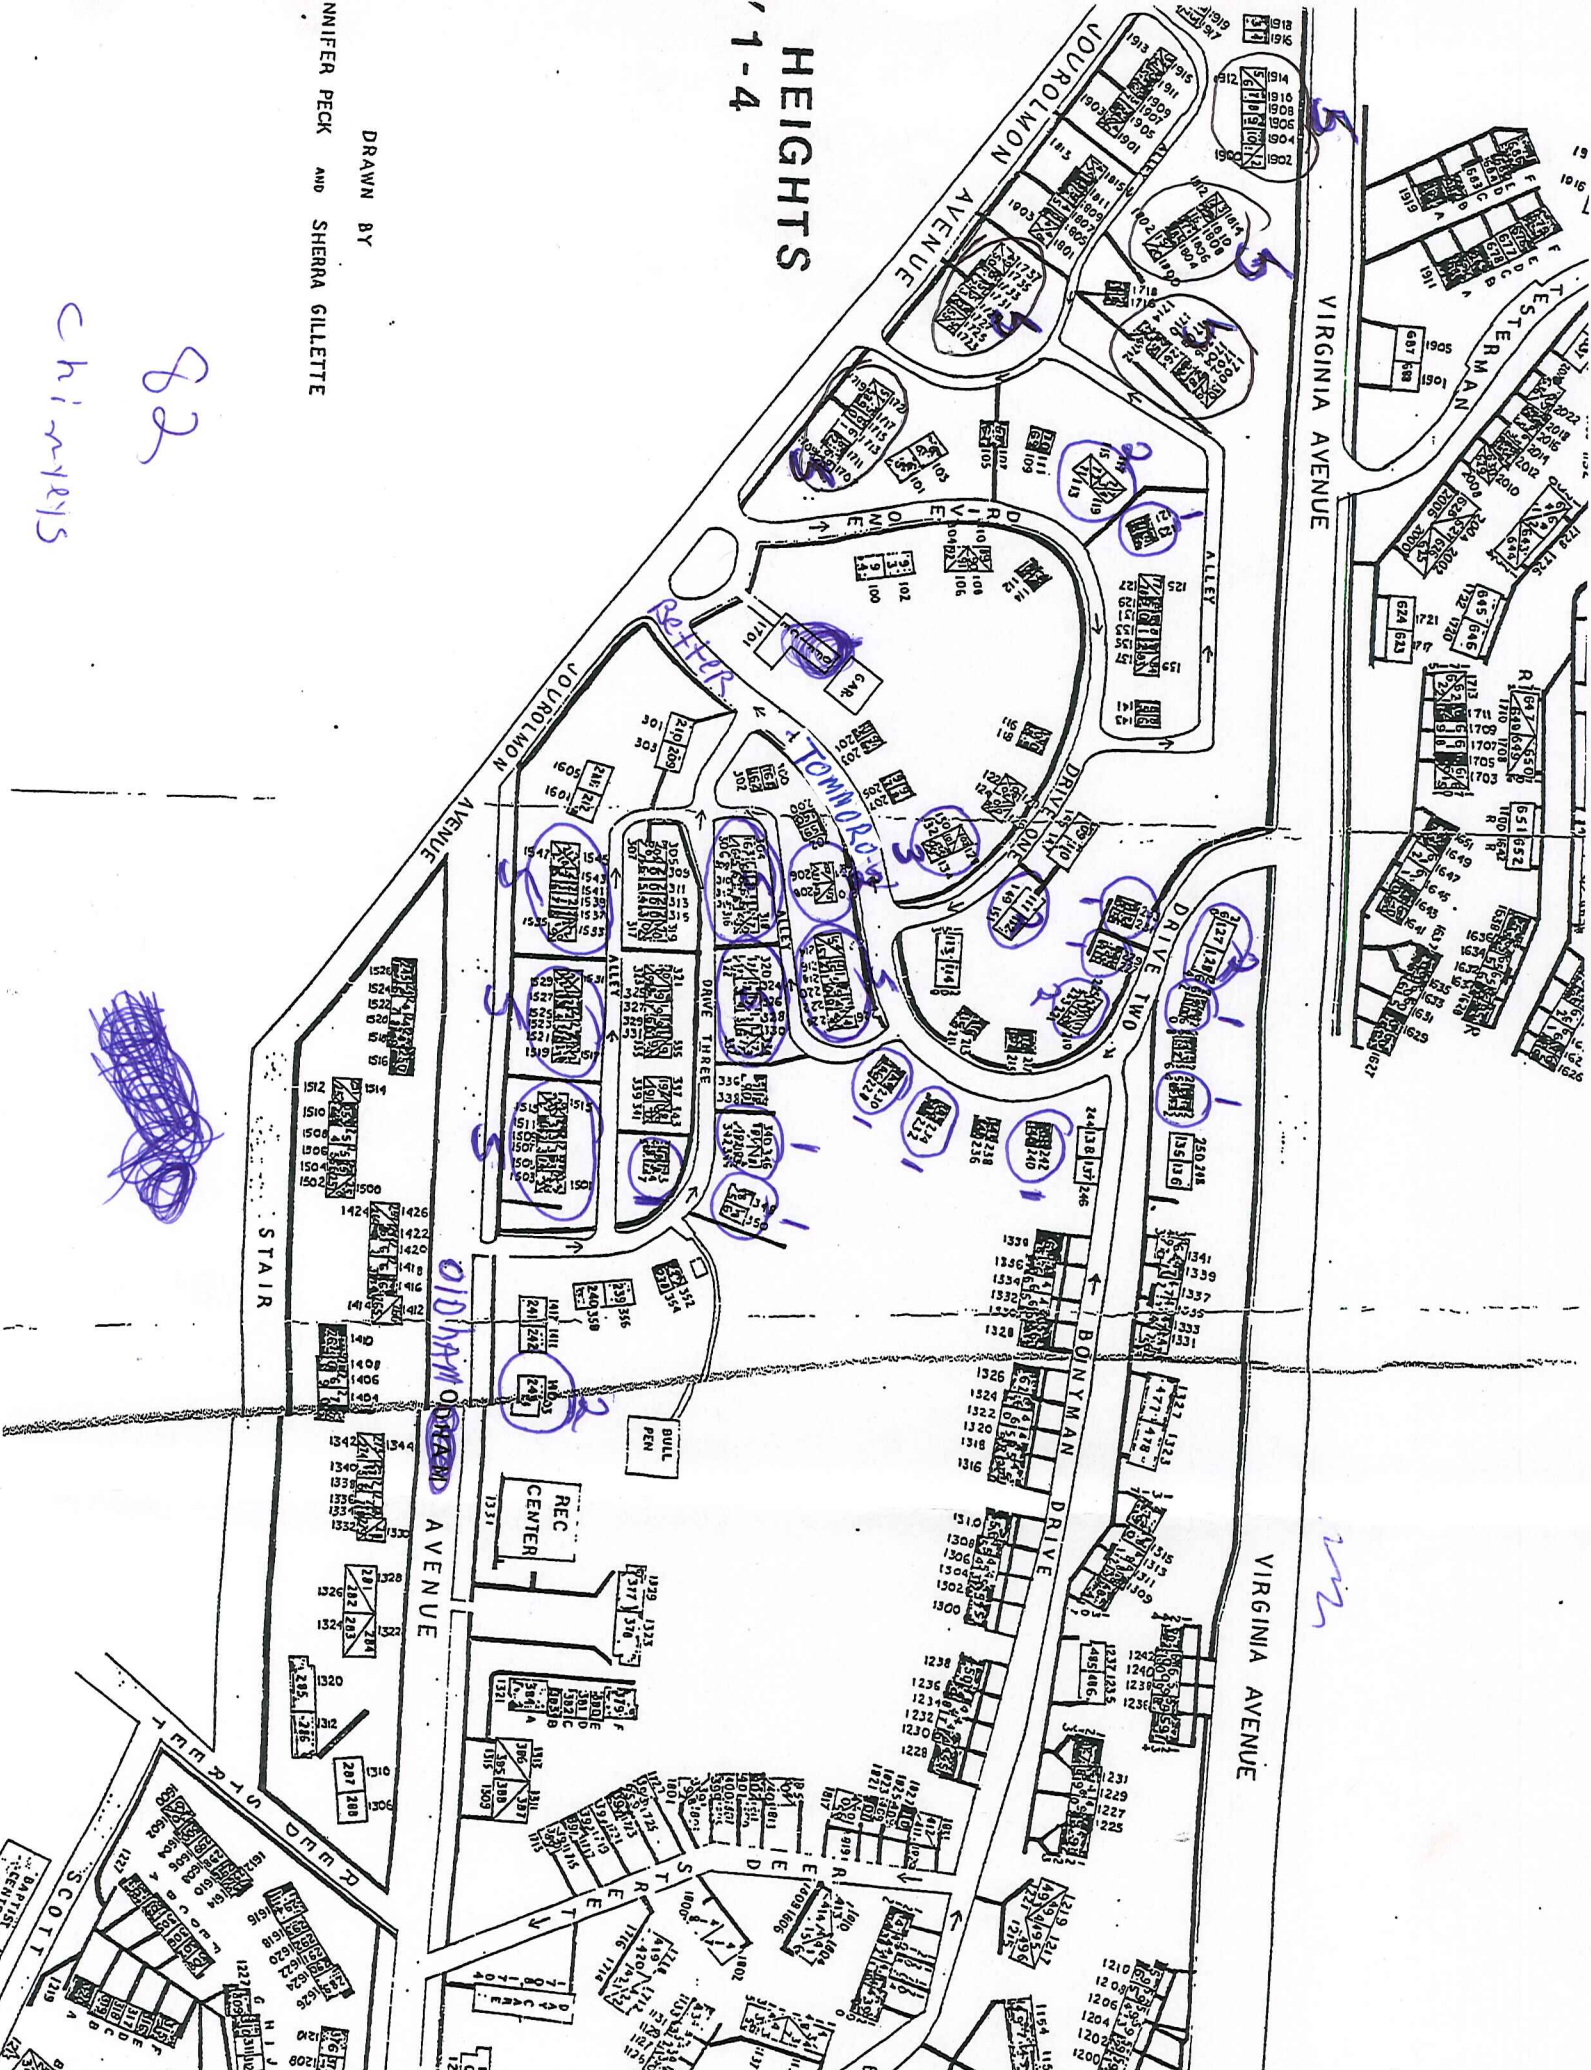

VIRGINIA AVENUE

VIRGINIA AVENUE

# HEIGHTS

1-4

DRAWN BY

NIJIFER PECK AND SHERRA GILLETTE

82  
Chimneys

STAIR

REC CENTER

BULL PEN