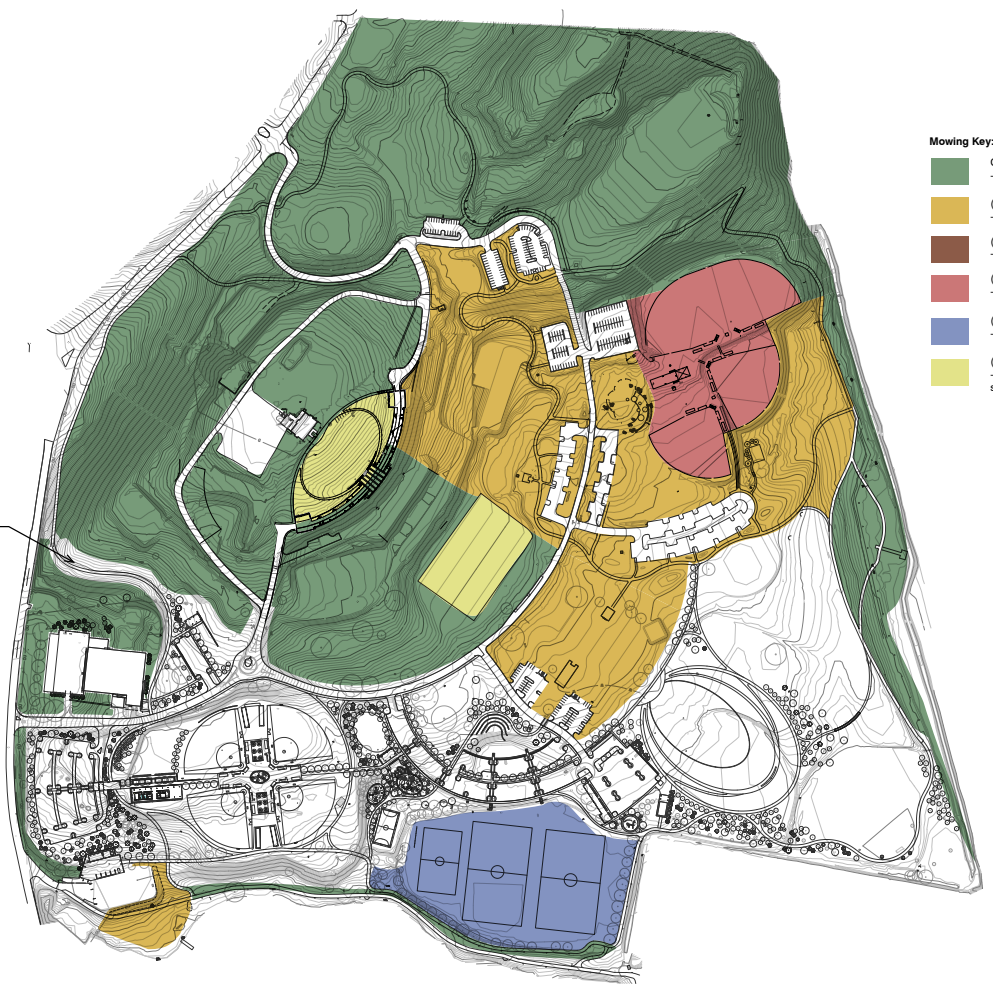

**Lakeshore Park**  
 off S. Northshore Dr and Lyons View  
 maintenance covers approximately 130 acres

KGIS makes no representation or warranty as to the accuracy of this map and its information, nor to its fitness for use. Any user of this map product accepts the same AS IS, WITH ALL FAULTS, and assumes all responsibility for the use thereof, and further covenants and agrees to hold KGIS harmless from any and all damage, loss, or liability arising from any use of this map product.

© KGIS 2016

Printed: 10/3/2016 10:18:52 AM

**Lakeshore Park**  
off S. Northshore Dr and Lyons View  
maintenance covers approximately 130 acres

KGIS makes no representation or warranty as to the accuracy of this map and its information, nor to its fitness for use. Any user of this map product accepts the same AS IS, WITH ALL FAULTS, and assumes all responsibility for the use thereof, and further covenants and agrees to hold KGIS harmless from any and all damage, loss, or liability arising from any use of this map product.

© KGIS 2016

Printed: 10/3/2016 10:21:40 AM

2022

Mowing to conclude end of 2021 and resume August 2022

- Mowing Key:**
- COK (City of Knoxville)  
-as required by city mowing schedule
  - (CSA) City of Knoxville Special Area  
-mow weekly during growing season at 3" ht.
  - (CMA) City of Knoxville Meadow Area  
-mow quarterly at 6" ht.
  - (KYS) Knoxville Youth Sports  
-As required by KYS baseball schedule
  - (AYS) American Youth Soccer Org  
-As required by soccer schedule
  - (LSP) Lakeshore Park  
-No less than once per week at 3" ht. during growing season and as req by LSP event schedule