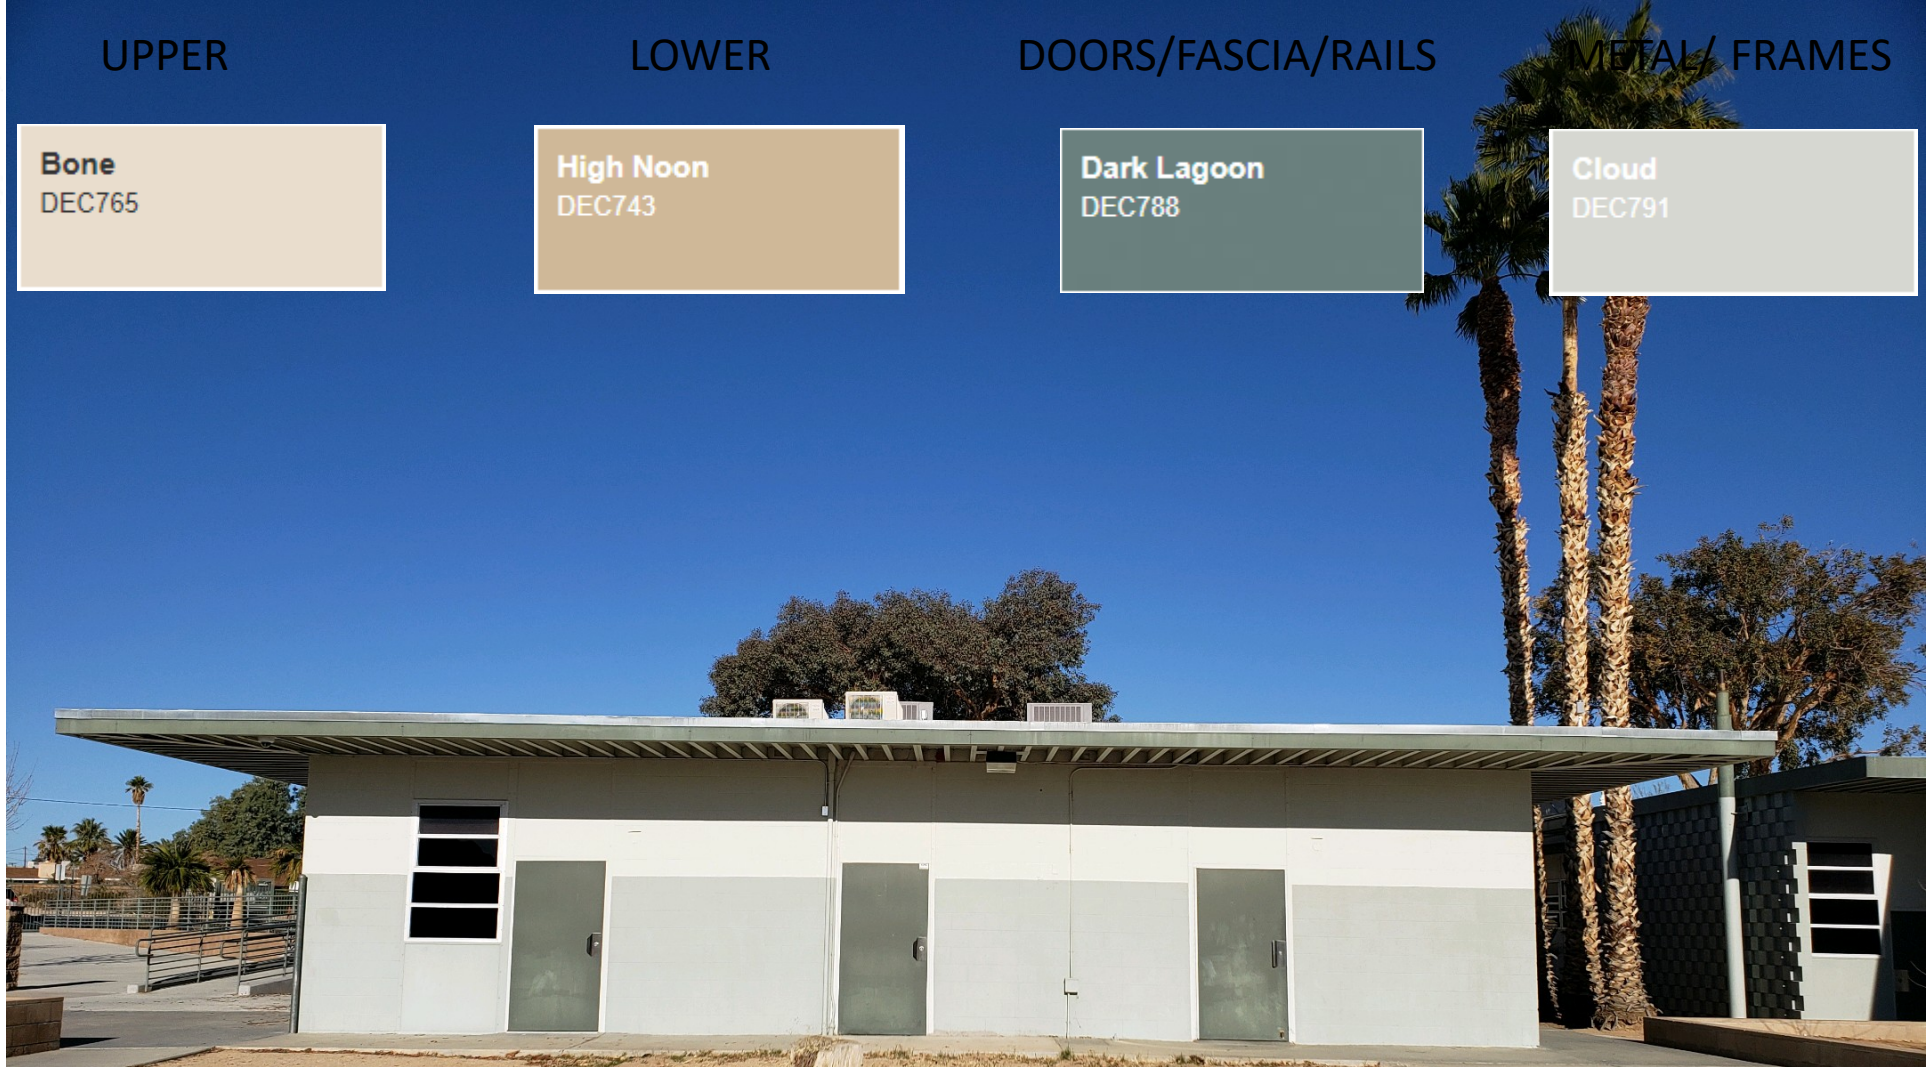

UPPER

LOWER

DOORS/FASCIA/RAILS

METAL / FRAMES

Bone
DEC765

High Noon
DEC743

Dark Lagoon
DEC788

Cloud
DEC791