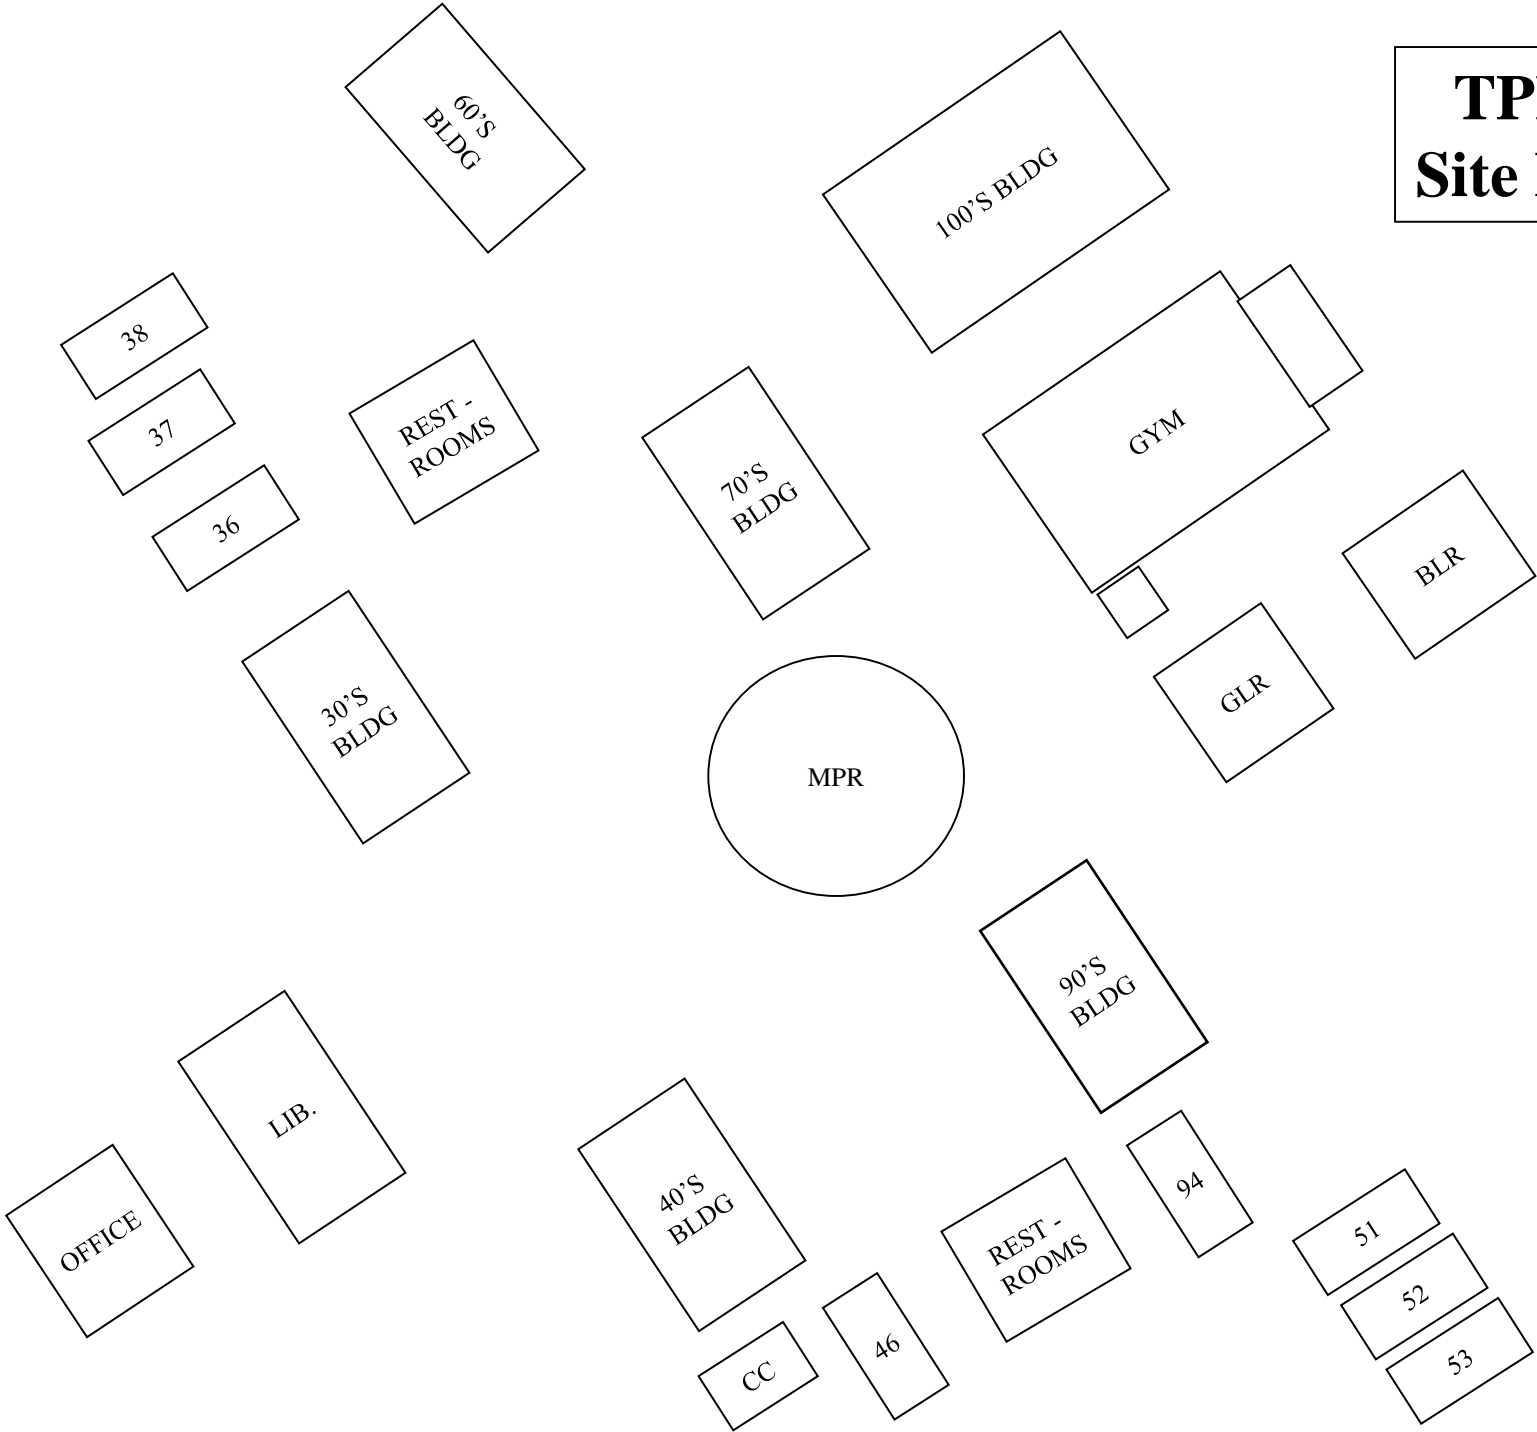

TPHS Site Plan