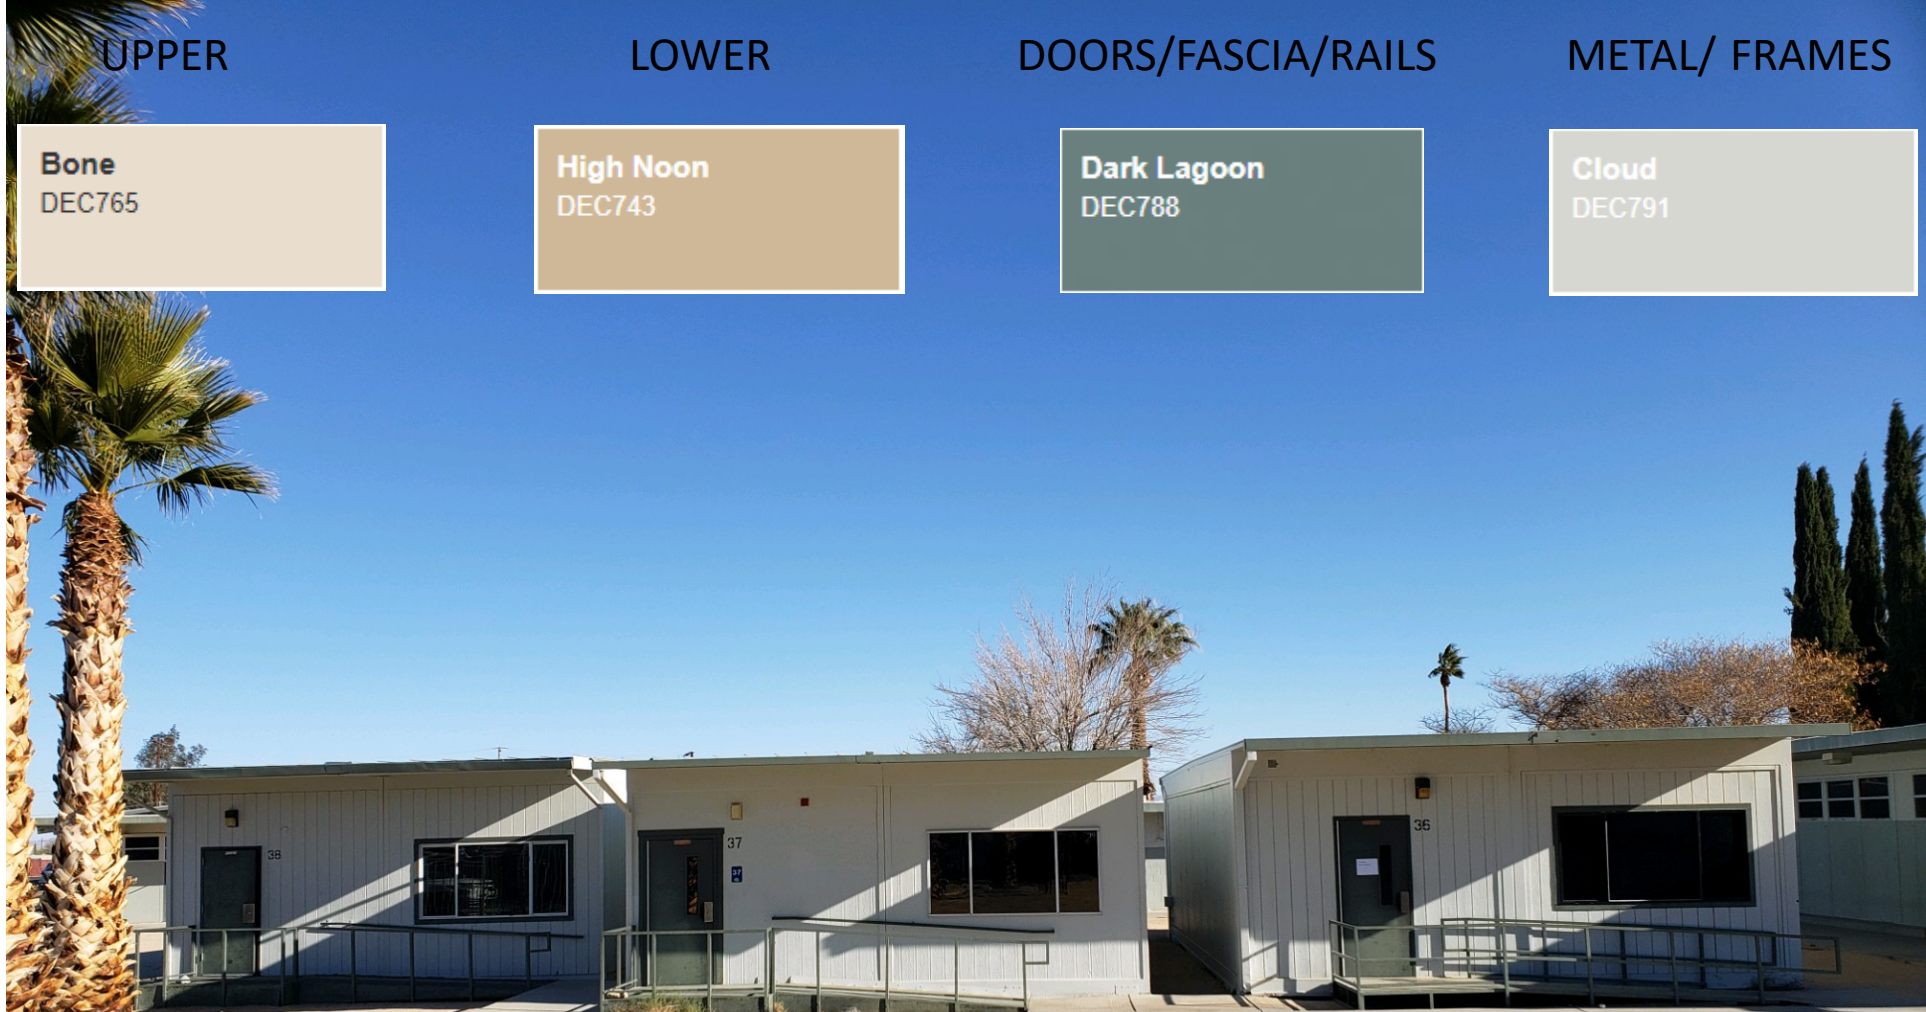

UPPER

Bone
DEC765

LOWER

High Noon
DEC743

DOORS/FASCIA/RAILS

Dark Lagoon
DEC788

METAL/ FRAMES

Cloud
DEC791