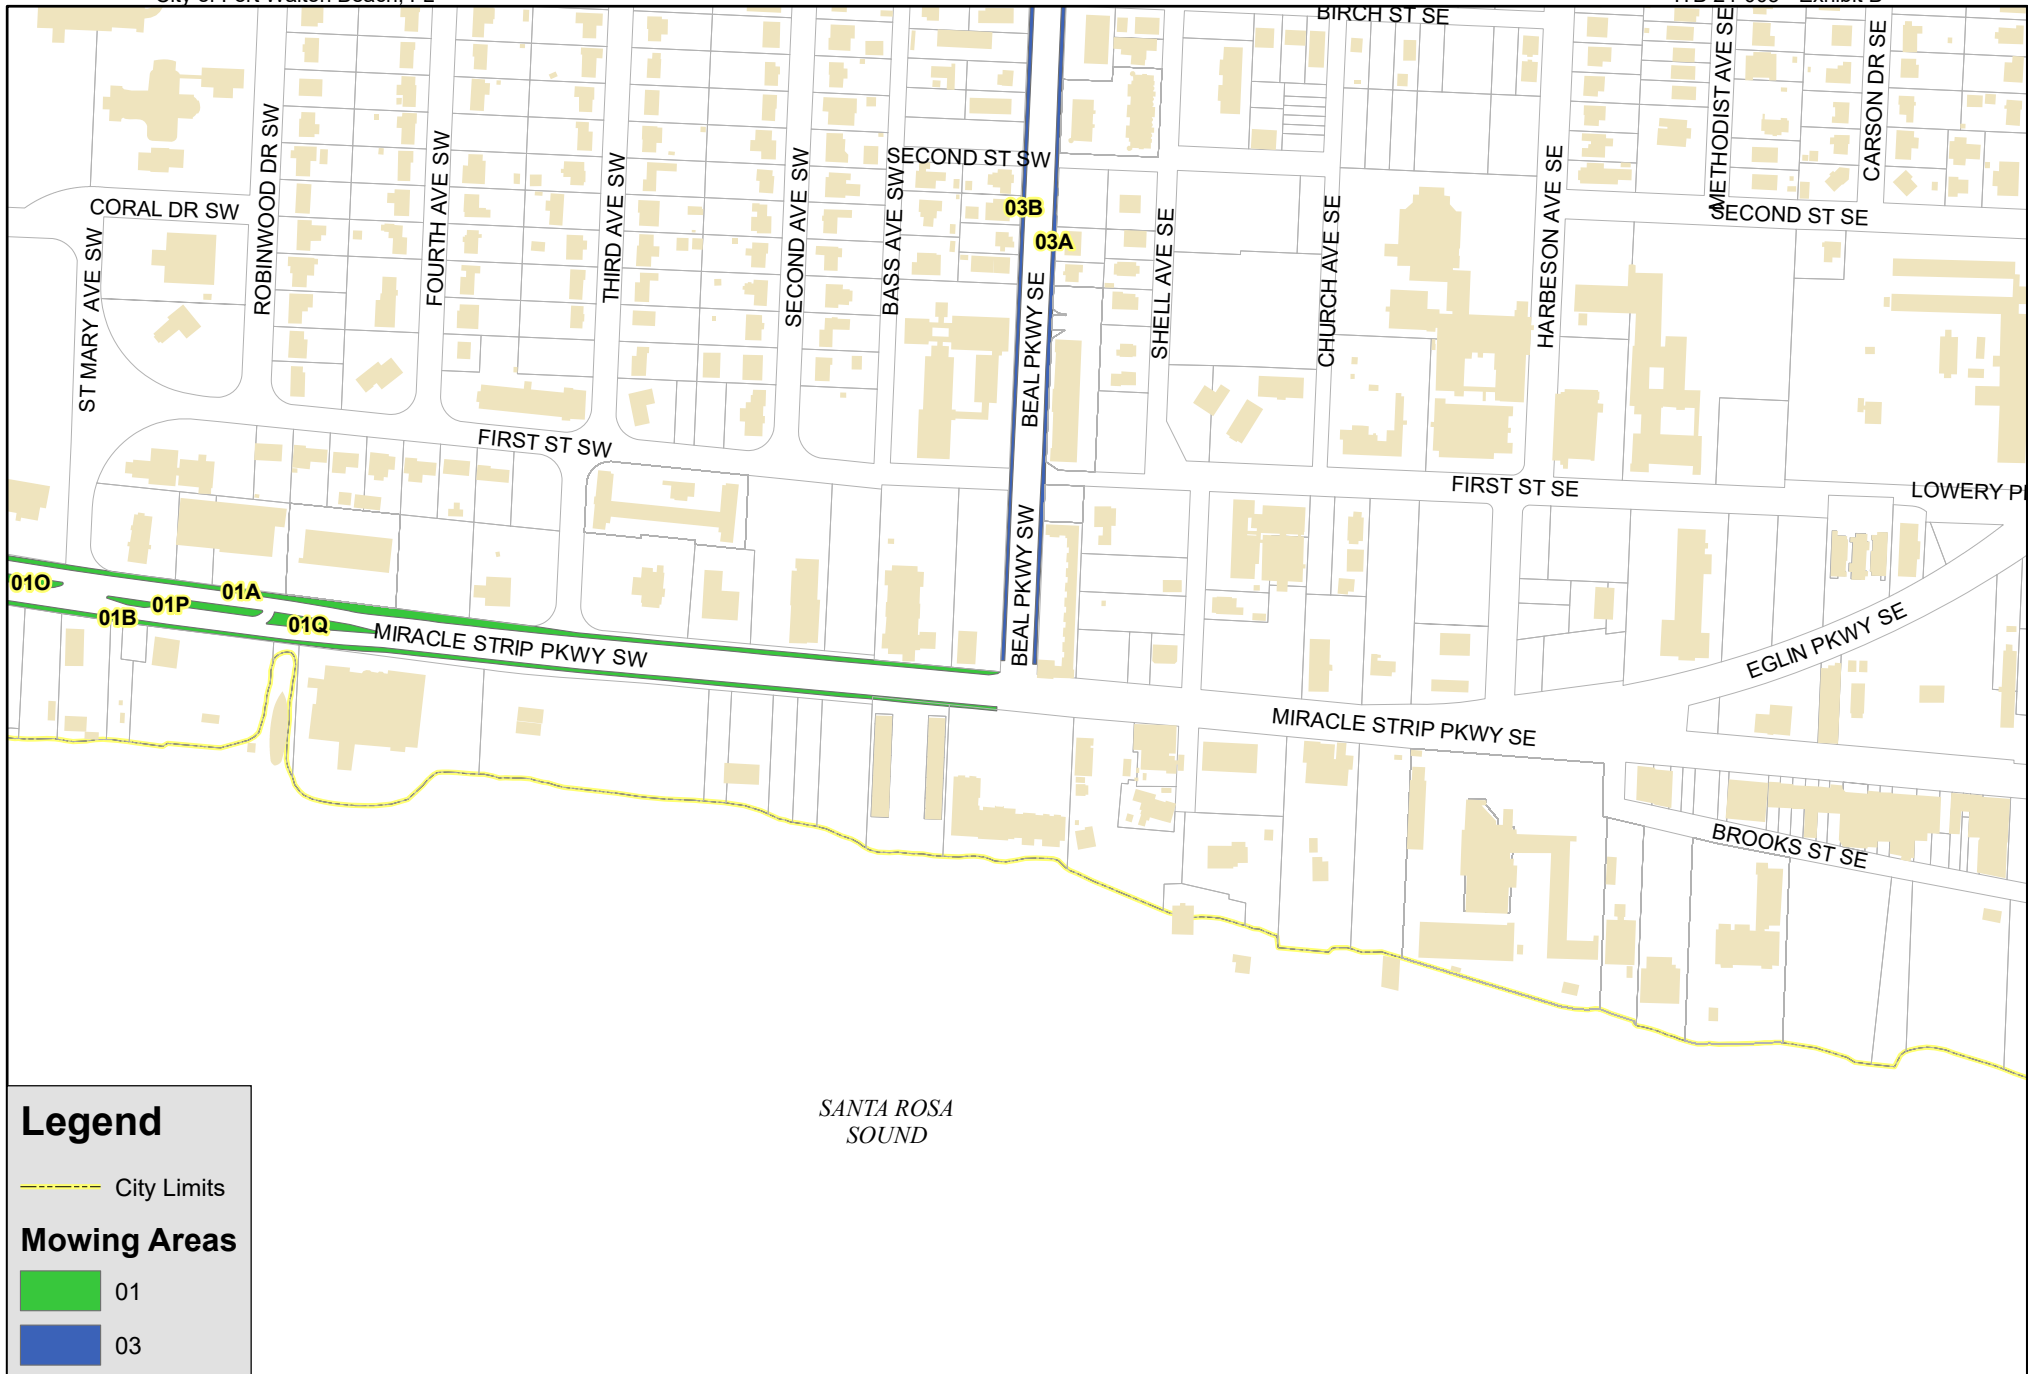

0.125 0.0625 0 0.125 Miles

Legend

- City Limits
- 03

GRASS CUTTING AREAS

0.125 0.0625 0 0.125 Miles

GRASS CUTTING AREAS

Legend

--- City Limits