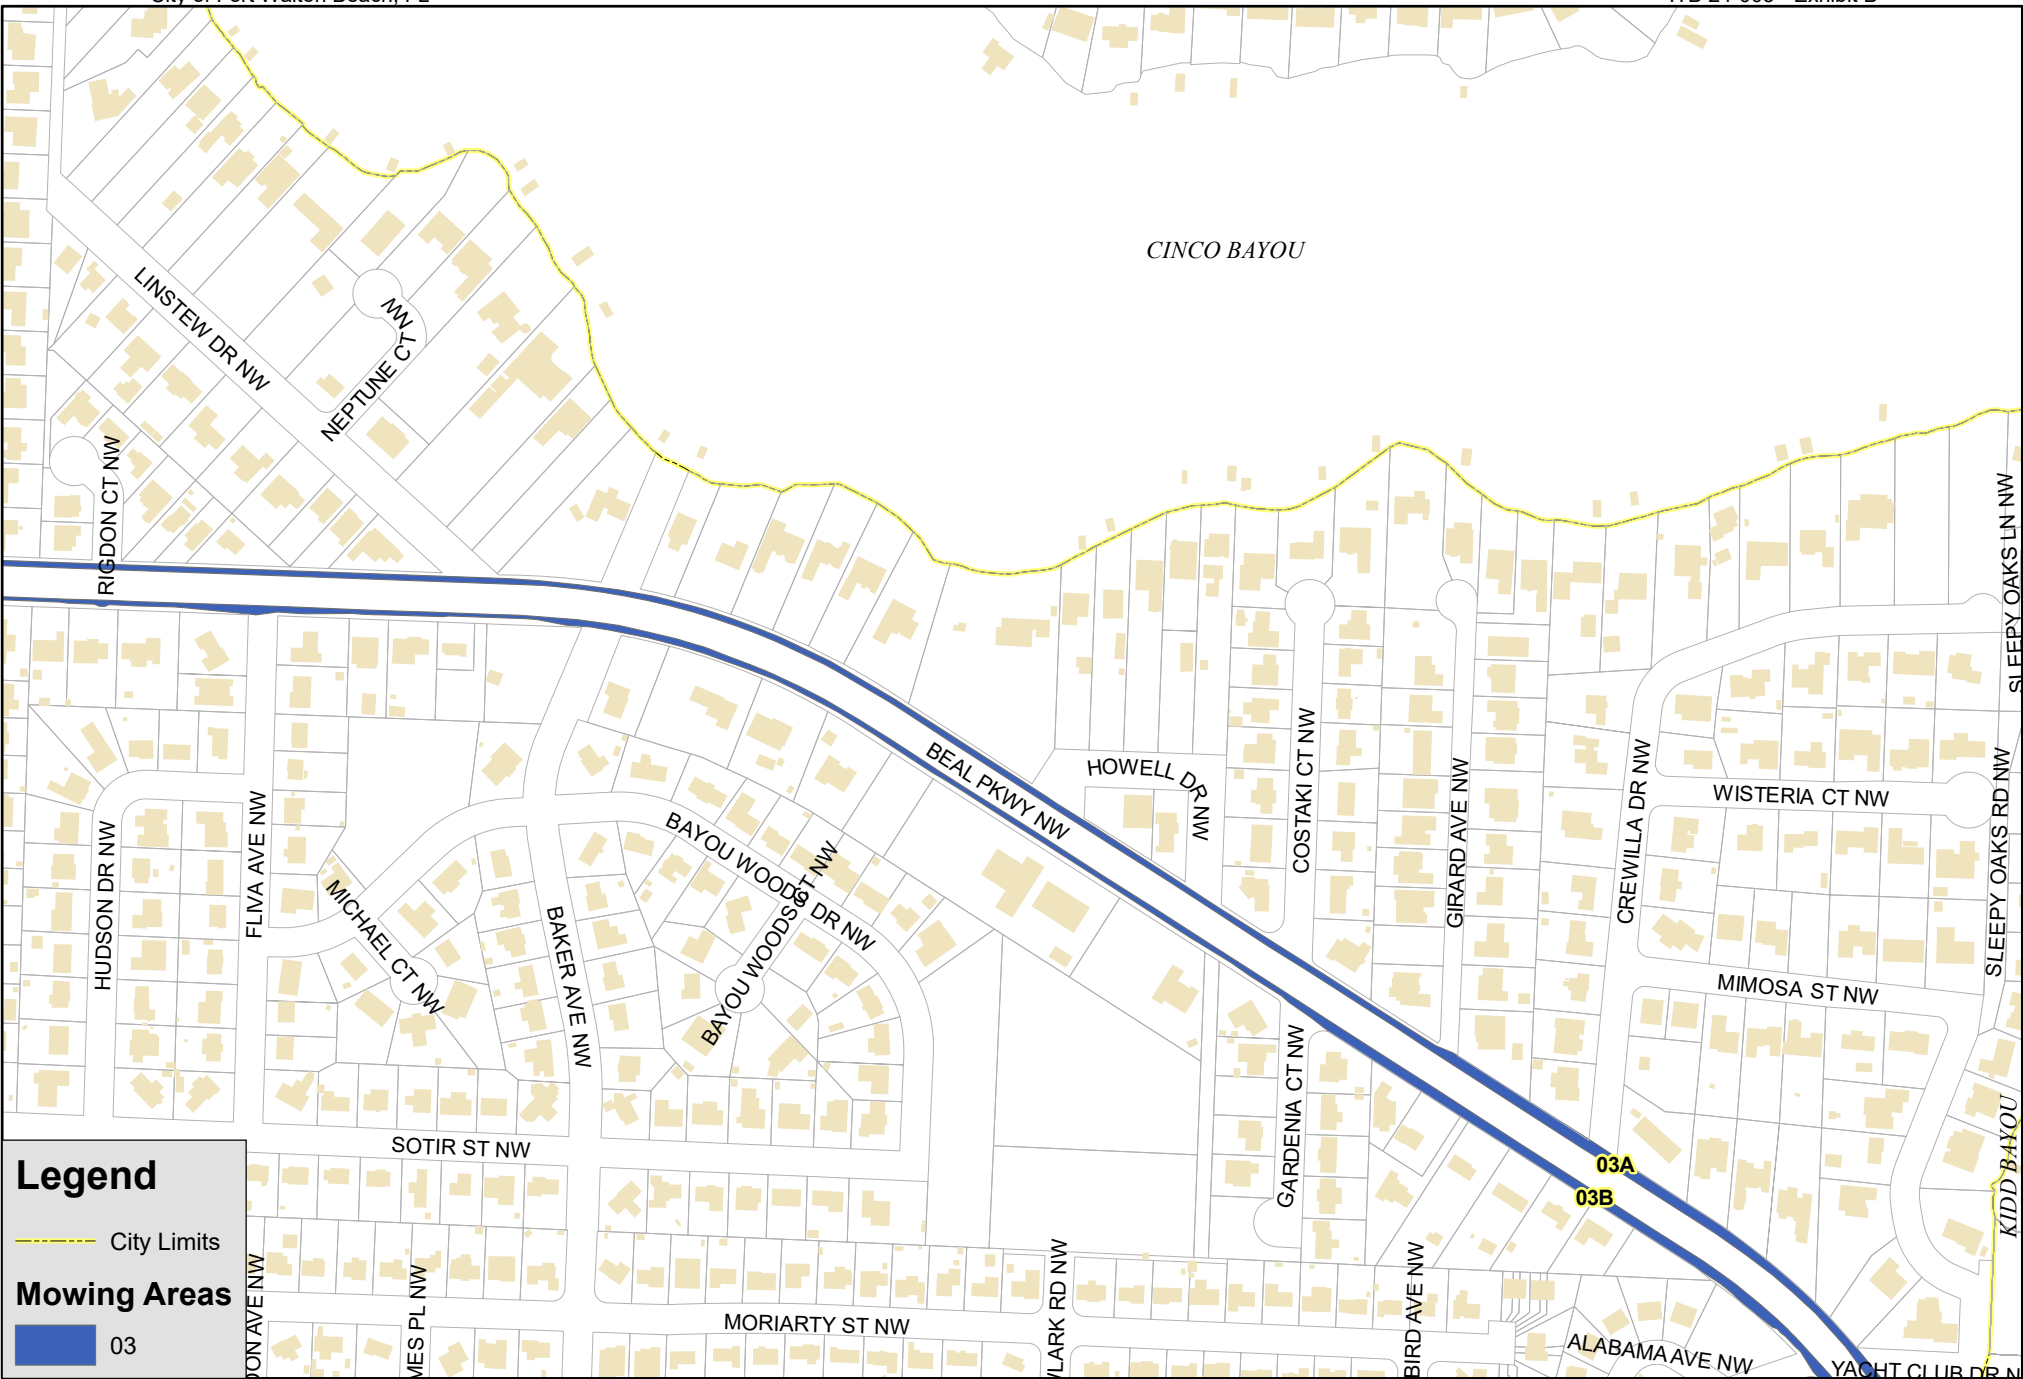

GRASS CUTTING AREAS

Legend

- City Limits
- 02

Mowing Areas

GRASS CUTTING AREAS

GRASS CUTTING AREAS

0.125 0.0625 0 0.125 Miles

GRASS CUTTING AREAS

0.125 0.0625 0 0.125 Miles

Legend

- City Limits
- 03

GRASS CUTTING AREAS

0.125 0.0625 0 0.125 Miles

GRASS CUTTING AREAS

Legend

--- City Limits

Legend

- City Limits
- Mowing Areas**
- 05

GRASS CUTTING AREAS

GRASS CUTTING AREAS

GRASS CUTTING AREAS

GRASS CUTTING AREAS