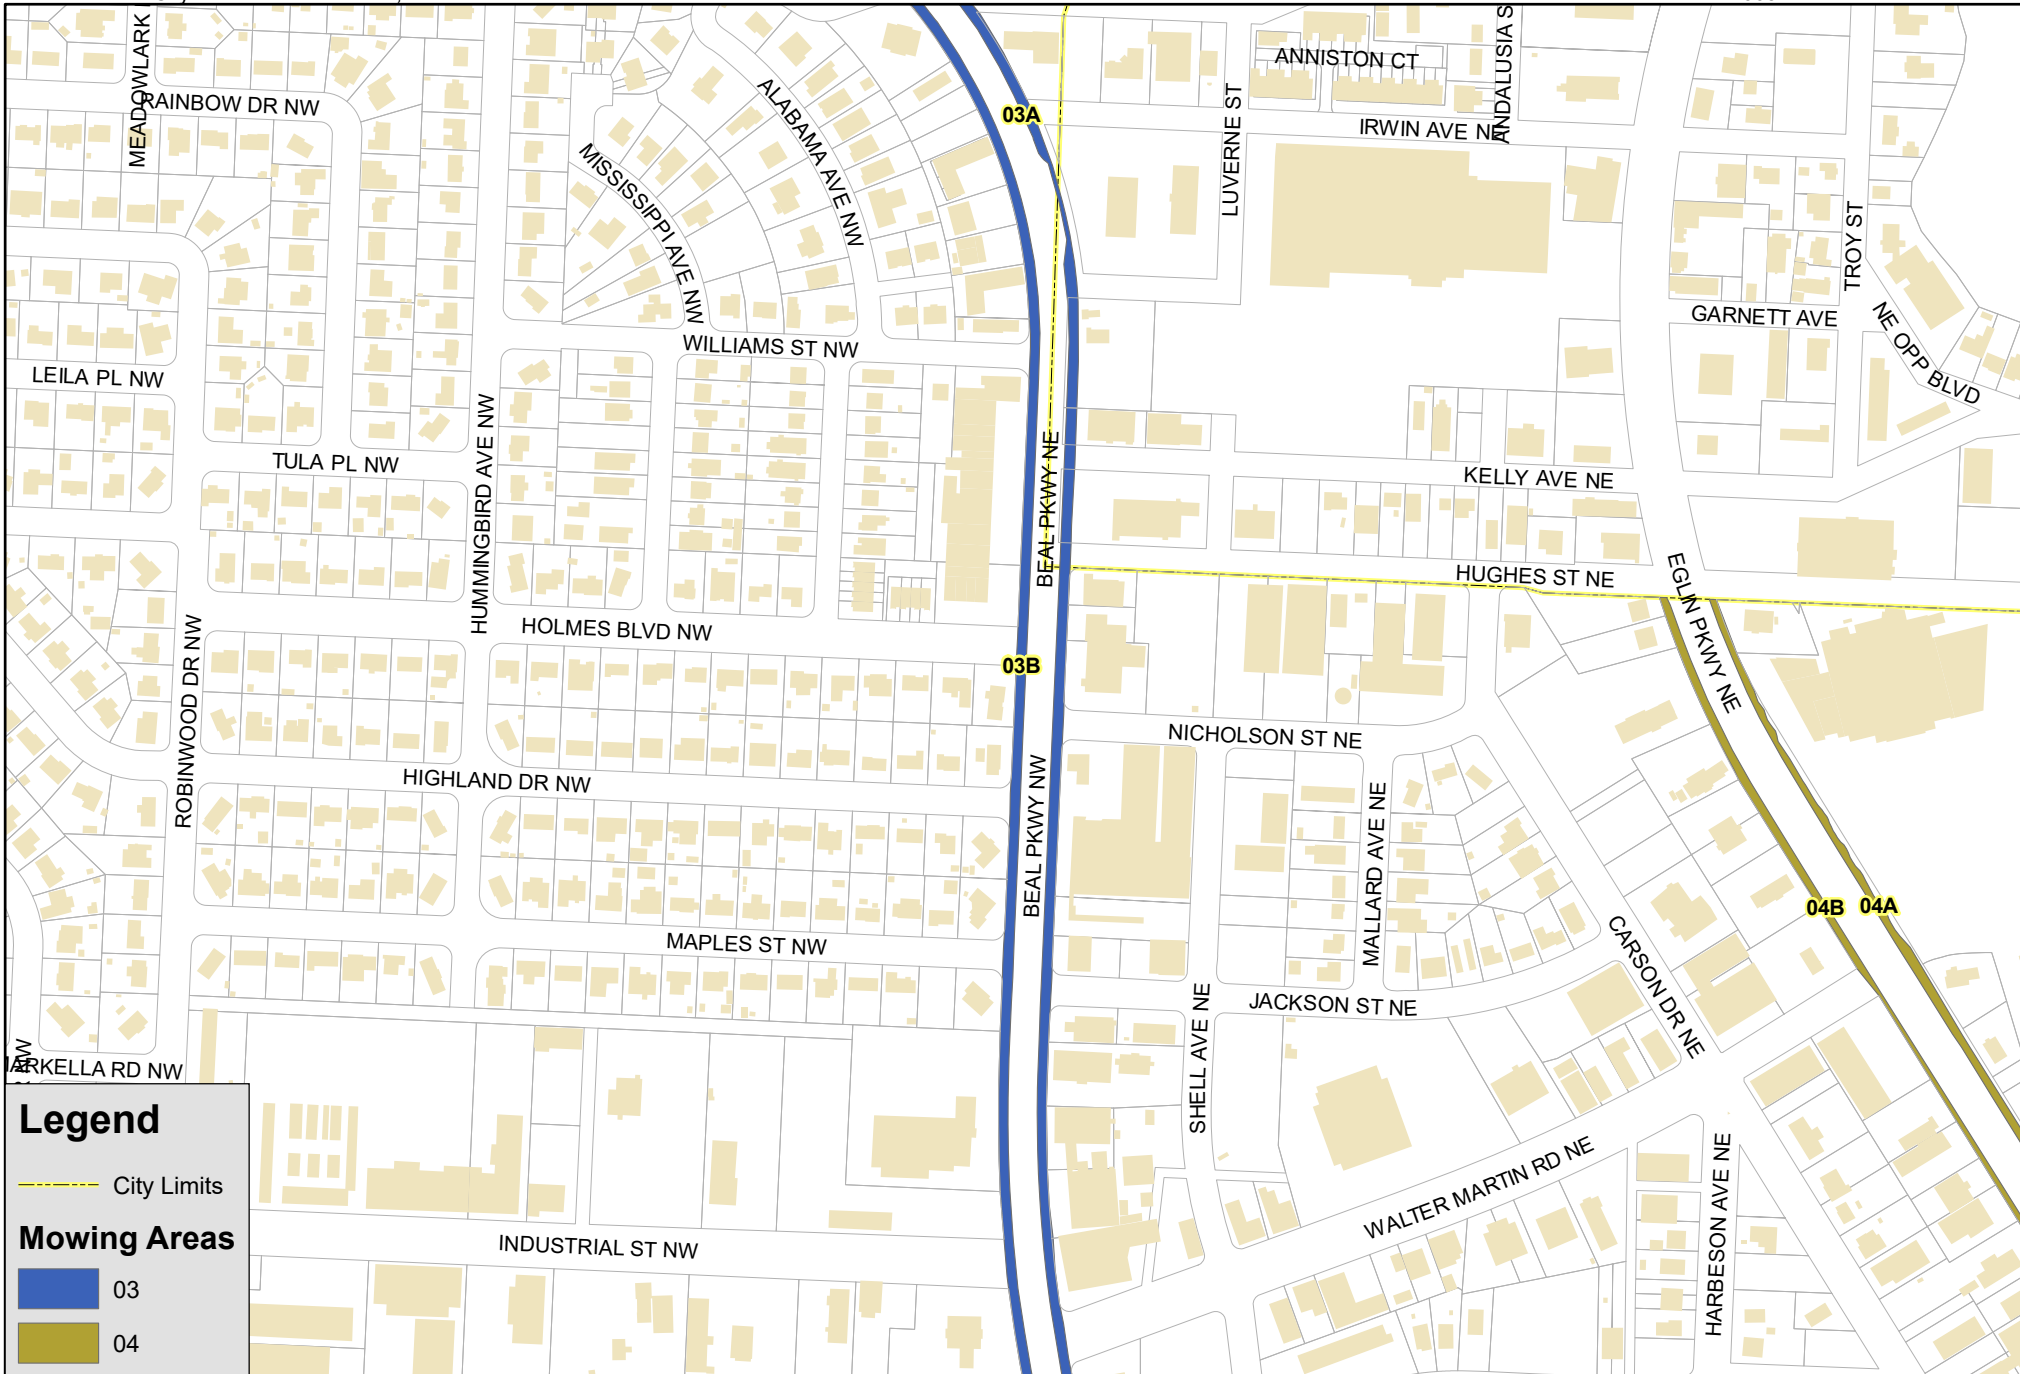

0.125 0.0625 0 0.125 Miles

Legend

- City Limits
- 03

GRASS CUTTING AREAS

0.125 0.0625 0 0.125 Miles

GRASS CUTTING AREAS

Legend

--- City Limits