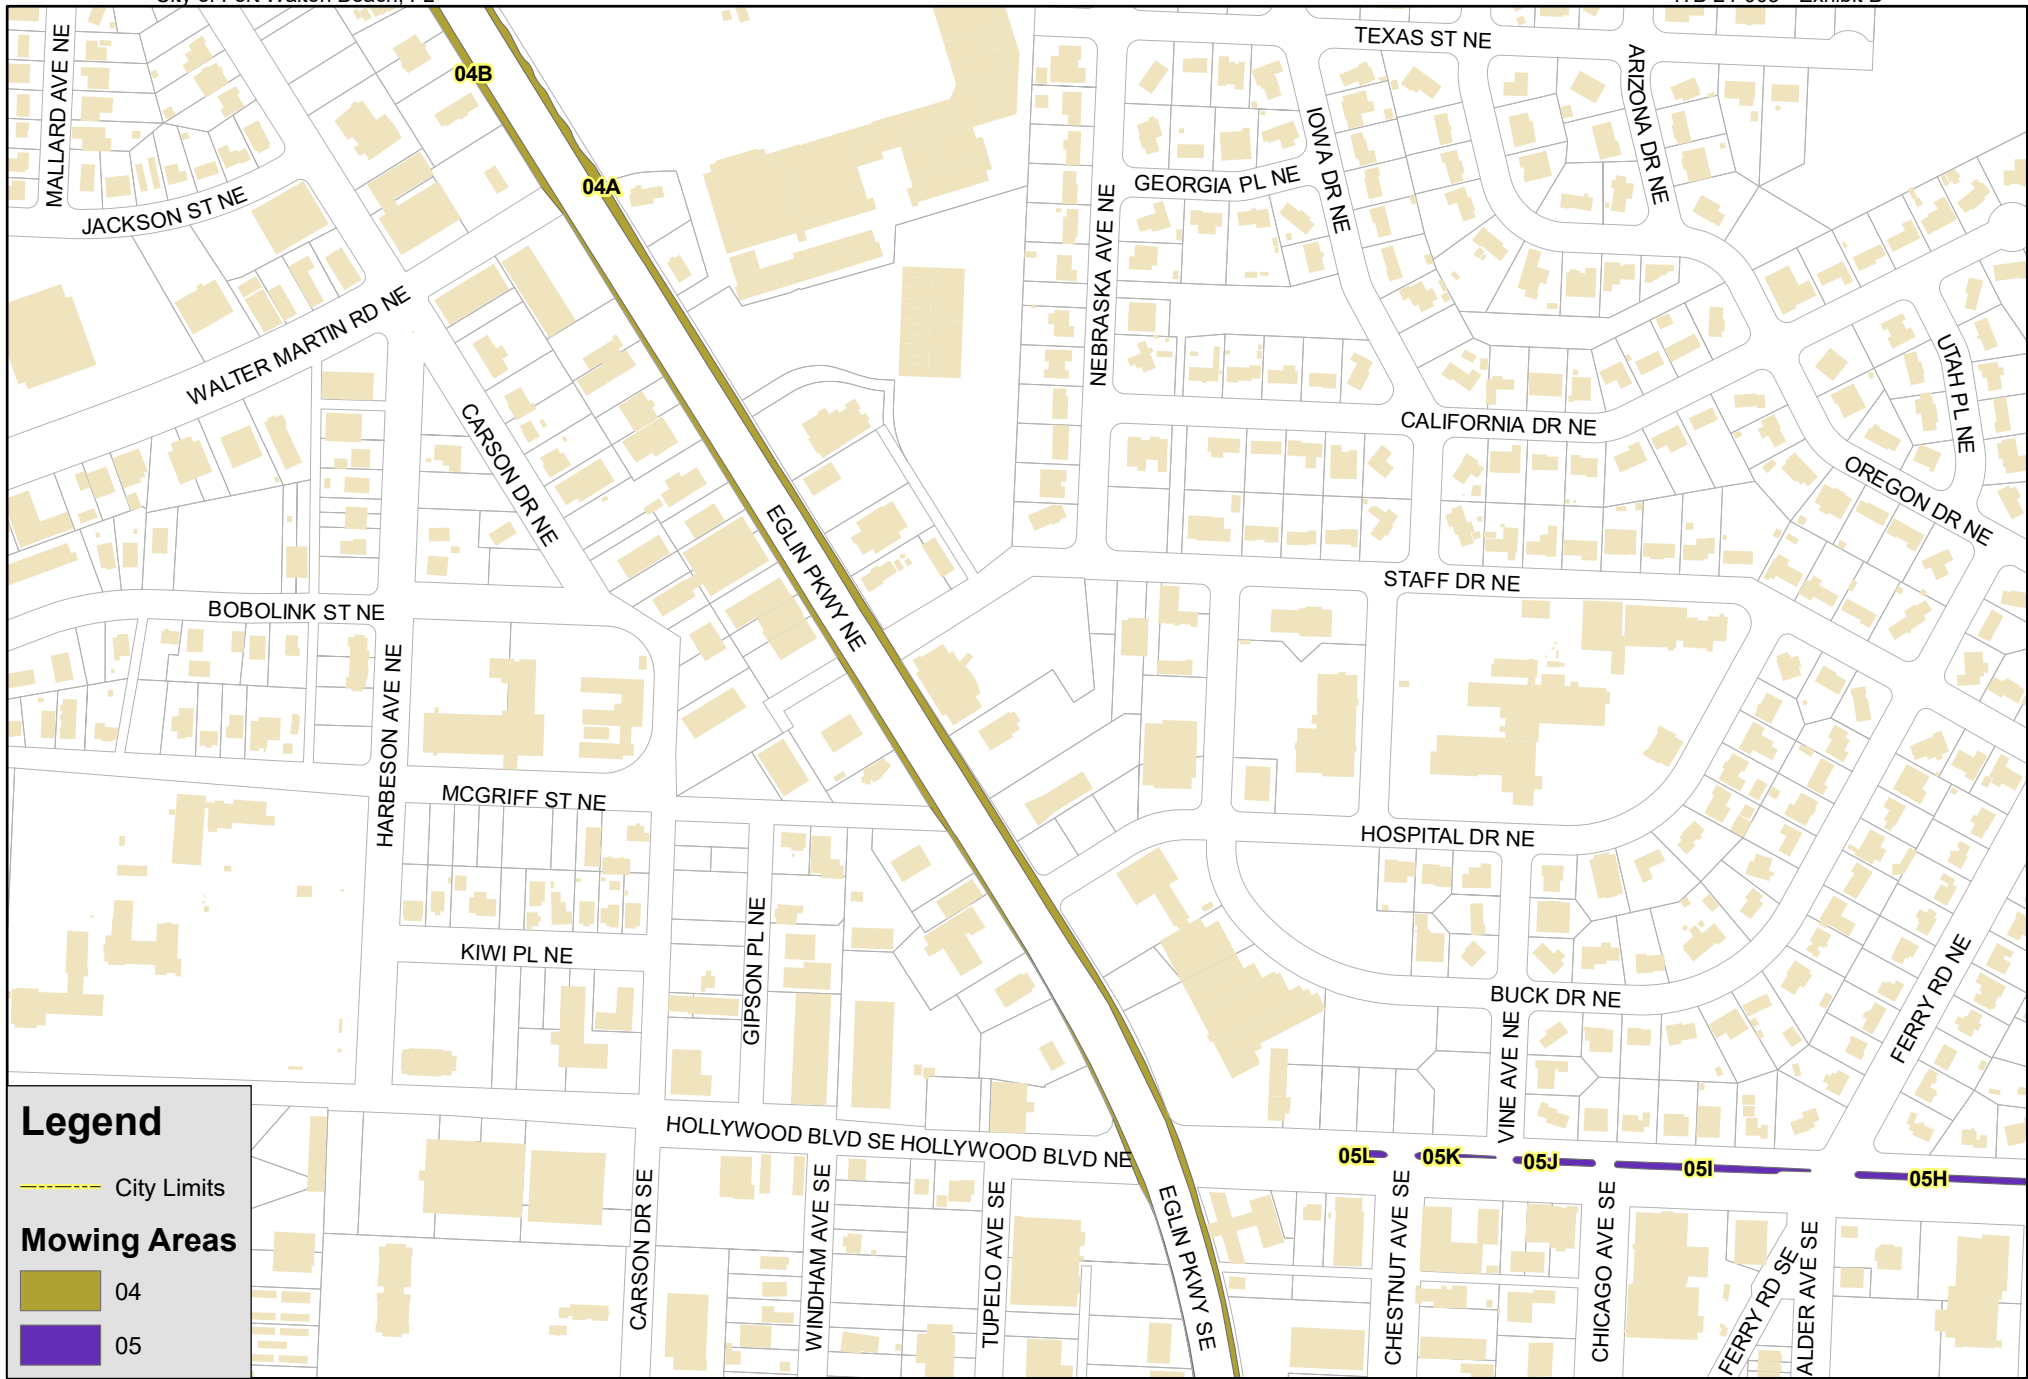

Mowing Areas

- 01
- 03

GRASS CUTTING AREAS

0.125 0.0625 0 0.125 Miles

GRASS CUTTING AREAS

0.125 0.0625 0 0.125 Miles

Legend

--- City Limits