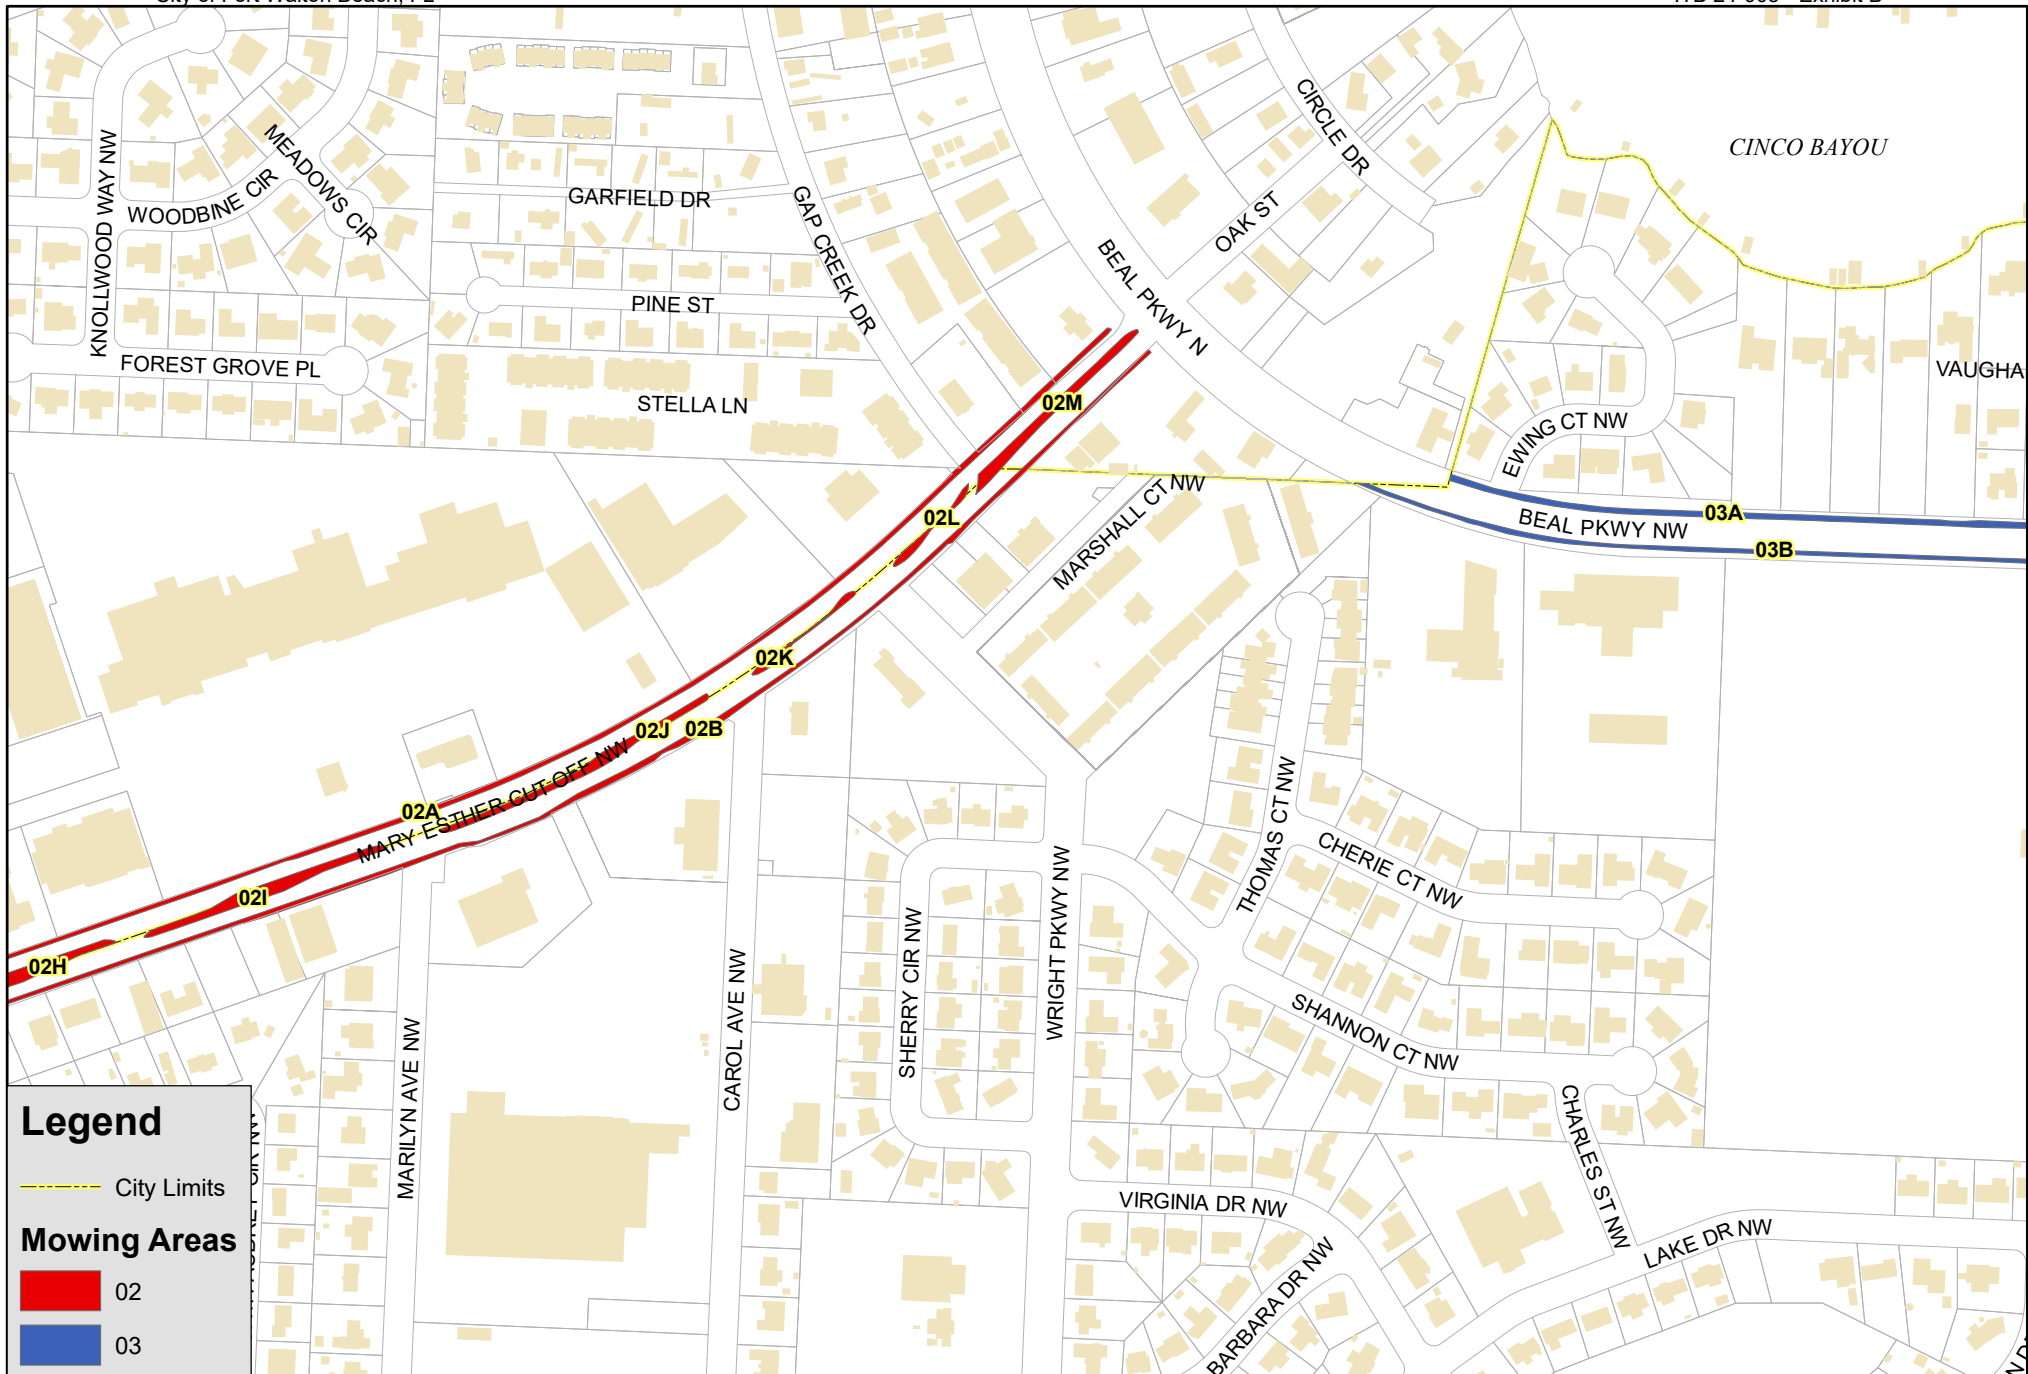

GRASS CUTTING AREAS

Legend

- City Limits
- 02

Mowing Areas

GRASS CUTTING AREAS

GRASS CUTTING AREAS

0.125 0.0625 0 0.125 Miles

GRASS CUTTING AREAS