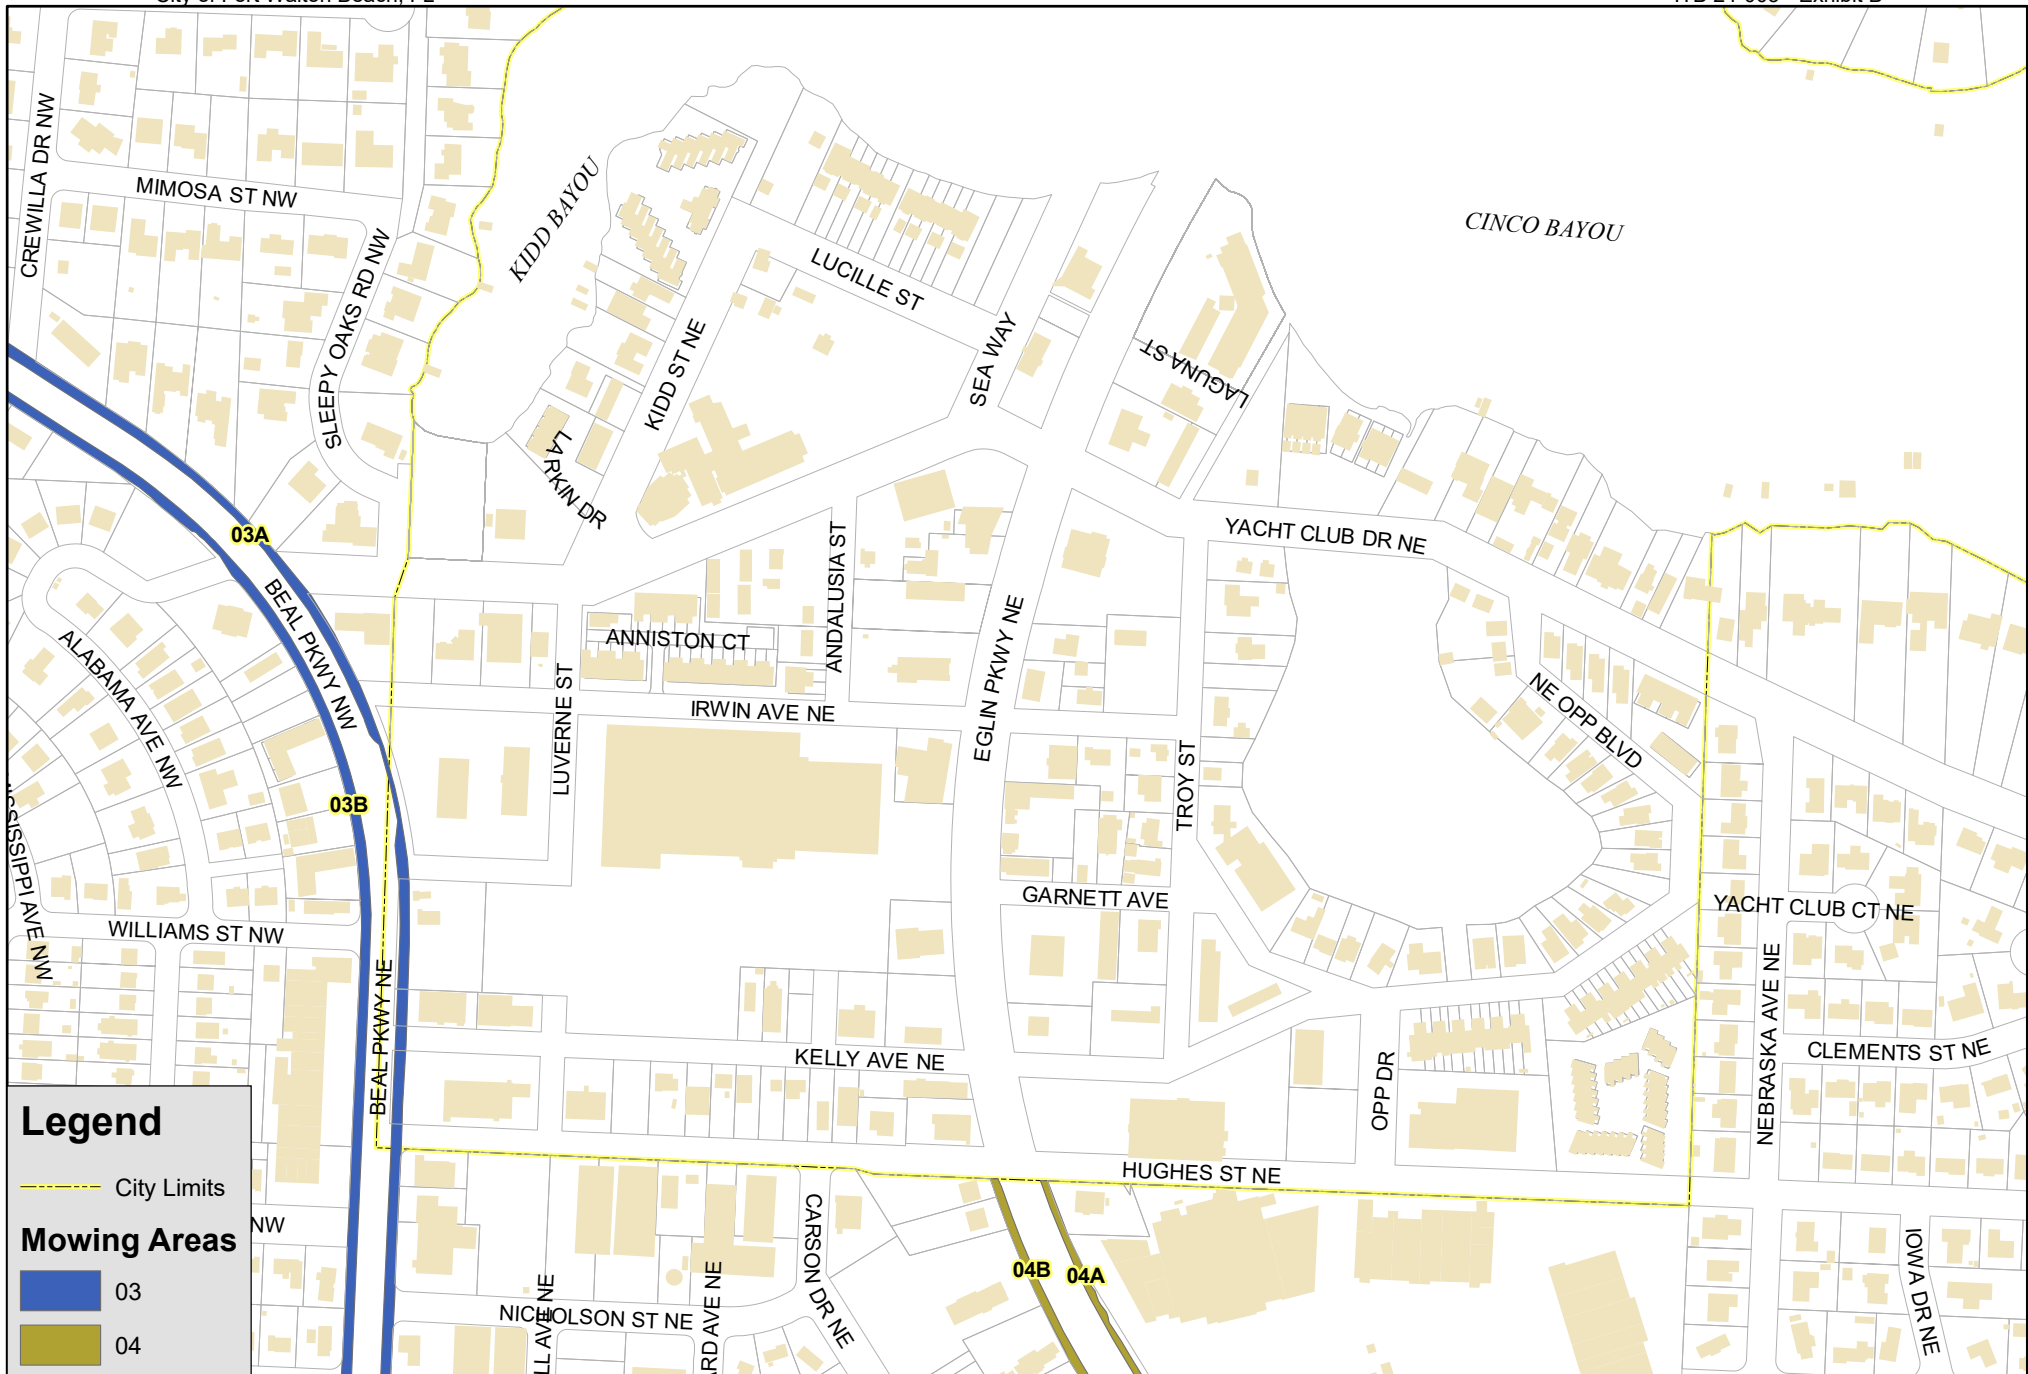

Mowing Areas

- 01
- 03

GRASS CUTTING AREAS

0.125 0.0625 0 0.125 Miles

GRASS CUTTING AREAS

0.125 0.0625 0 0.125 Miles

Legend

--- City Limits

Mowing Areas

- 04
- 05

GRASS CUTTING AREAS

0.125 0.0625 0 0.125 Miles

GRASS CUTTING AREAS

0.125 0.0625 0 0.125 Miles

GRASS CUTTING AREAS

0.125 0.0625 0 0.125 Miles

Legend

- City Limits
- Mowing Areas**
- 05

GRASS CUTTING AREAS

GRASS CUTTING AREAS

GRASS CUTTING AREAS

GRASS CUTTING AREAS