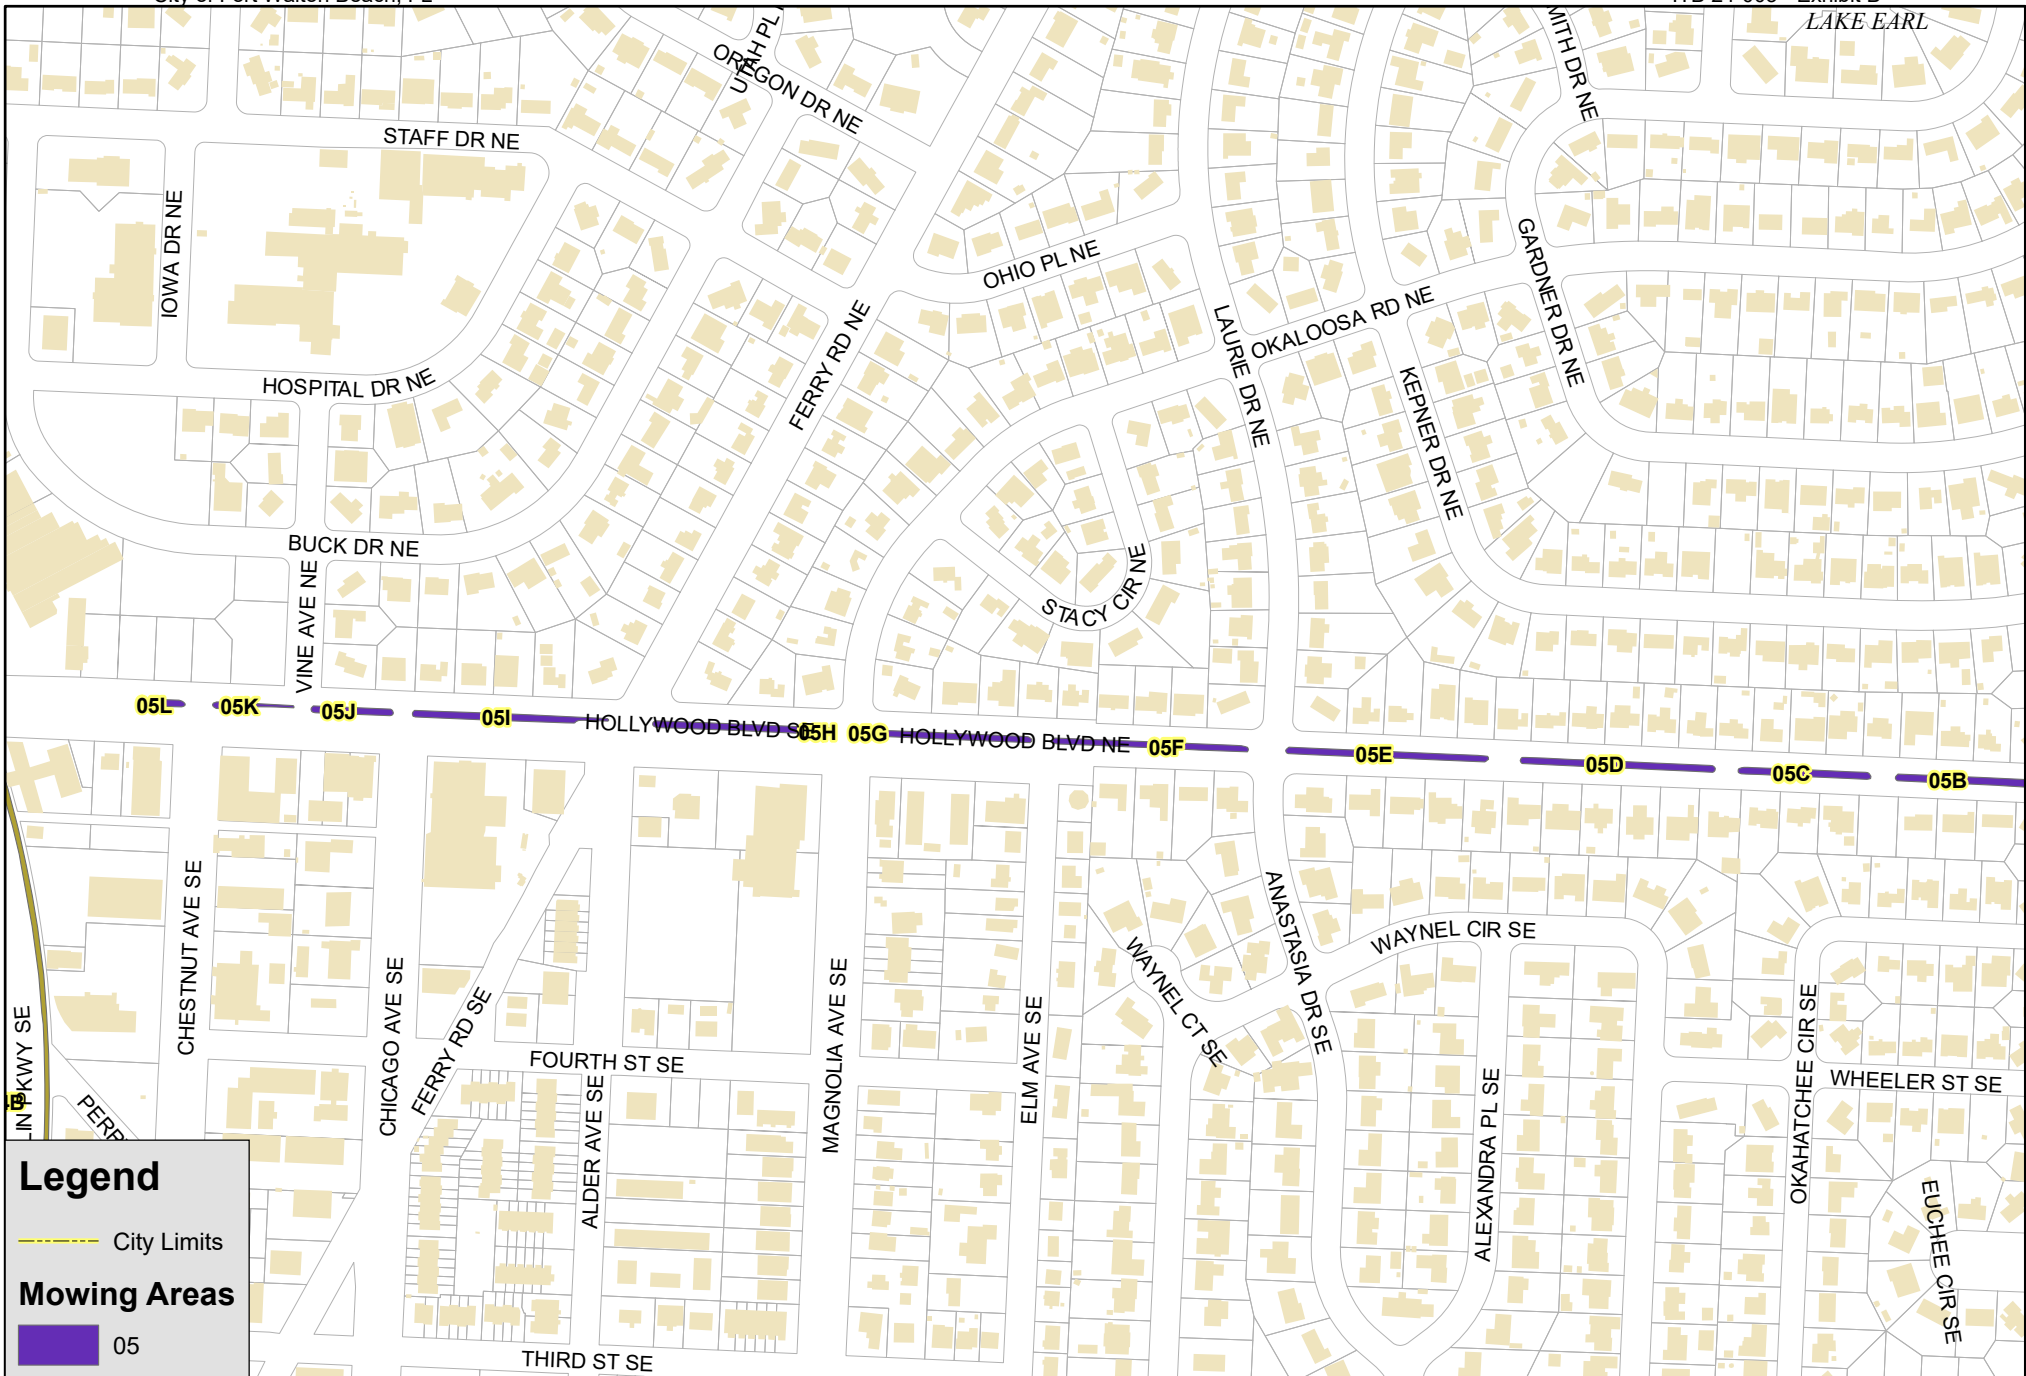

Mowing Areas

- 04
- 05

GRASS CUTTING AREAS

0.125 0.0625 0 0.125 Miles

GRASS CUTTING AREAS

0.125 0.0625 0 0.125 Miles

GRASS CUTTING AREAS

0.125 0.0625 0 0.125 Miles

Legend

- City Limits
- Mowing Areas**
- 05

GRASS CUTTING AREAS

GRASS CUTTING AREAS

GRASS CUTTING AREAS

GRASS CUTTING AREAS