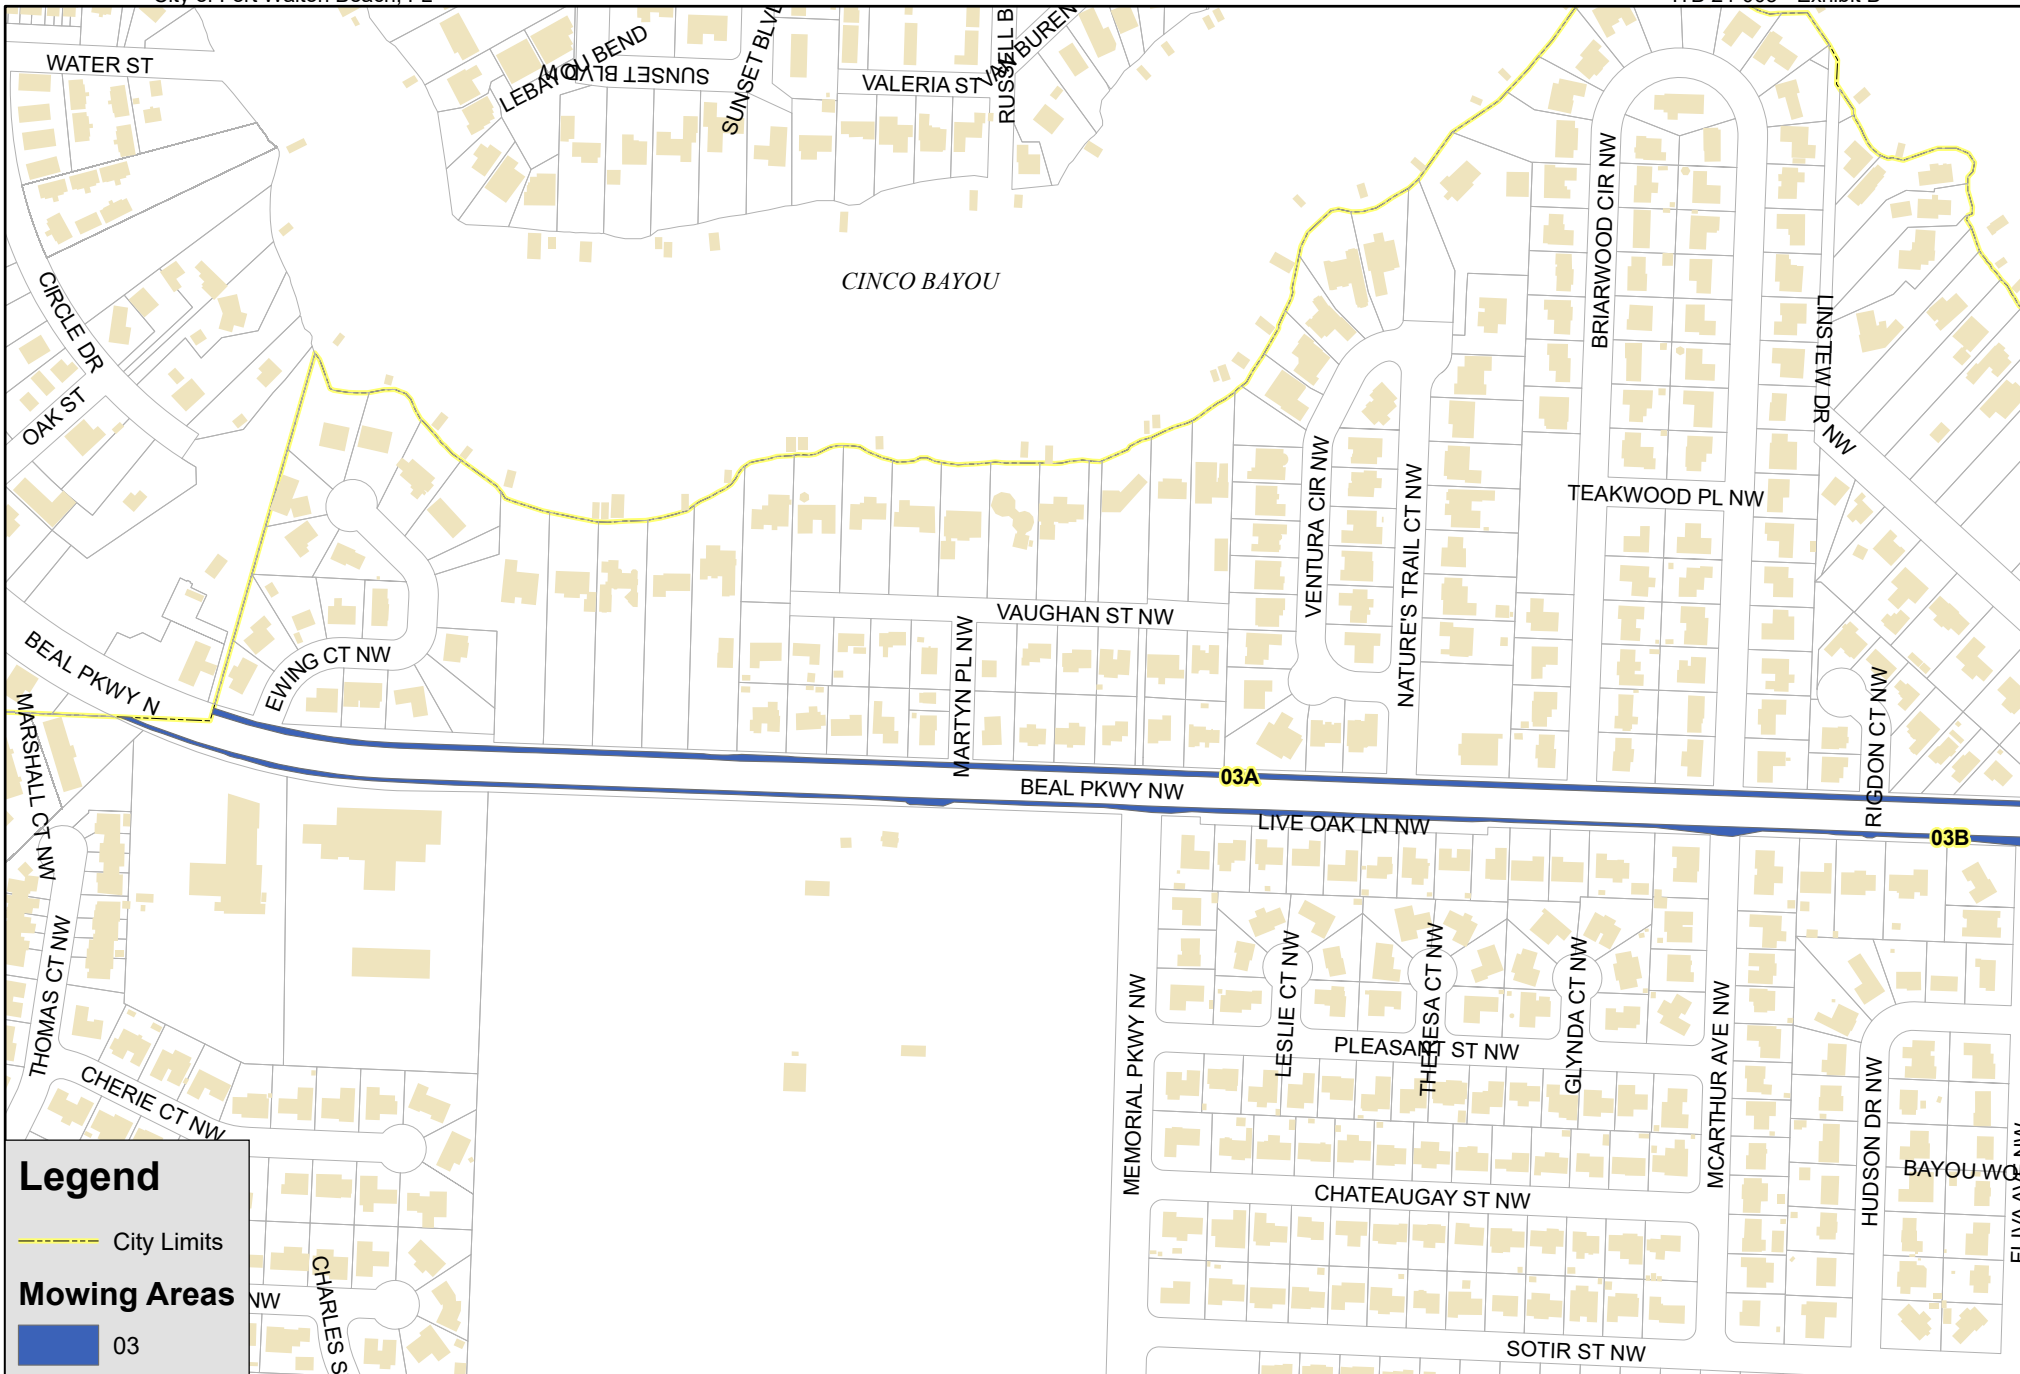

GRASS CUTTING AREAS

Legend

- City Limits
- 02

Mowing Areas

GRASS CUTTING AREAS

GRASS CUTTING AREAS

0.125 0.0625 0 0.125 Miles

GRASS CUTTING AREAS

0.125 0.0625 0 0.125 Miles

Legend

- City Limits
- 03

GRASS CUTTING AREAS

0.125 0.0625 0 0.125 Miles

GRASS CUTTING AREAS

Legend

--- City Limits

Legend

- City Limits
- Mowing Areas**
- 05

GRASS CUTTING AREAS

GRASS CUTTING AREAS

GRASS CUTTING AREAS

GRASS CUTTING AREAS