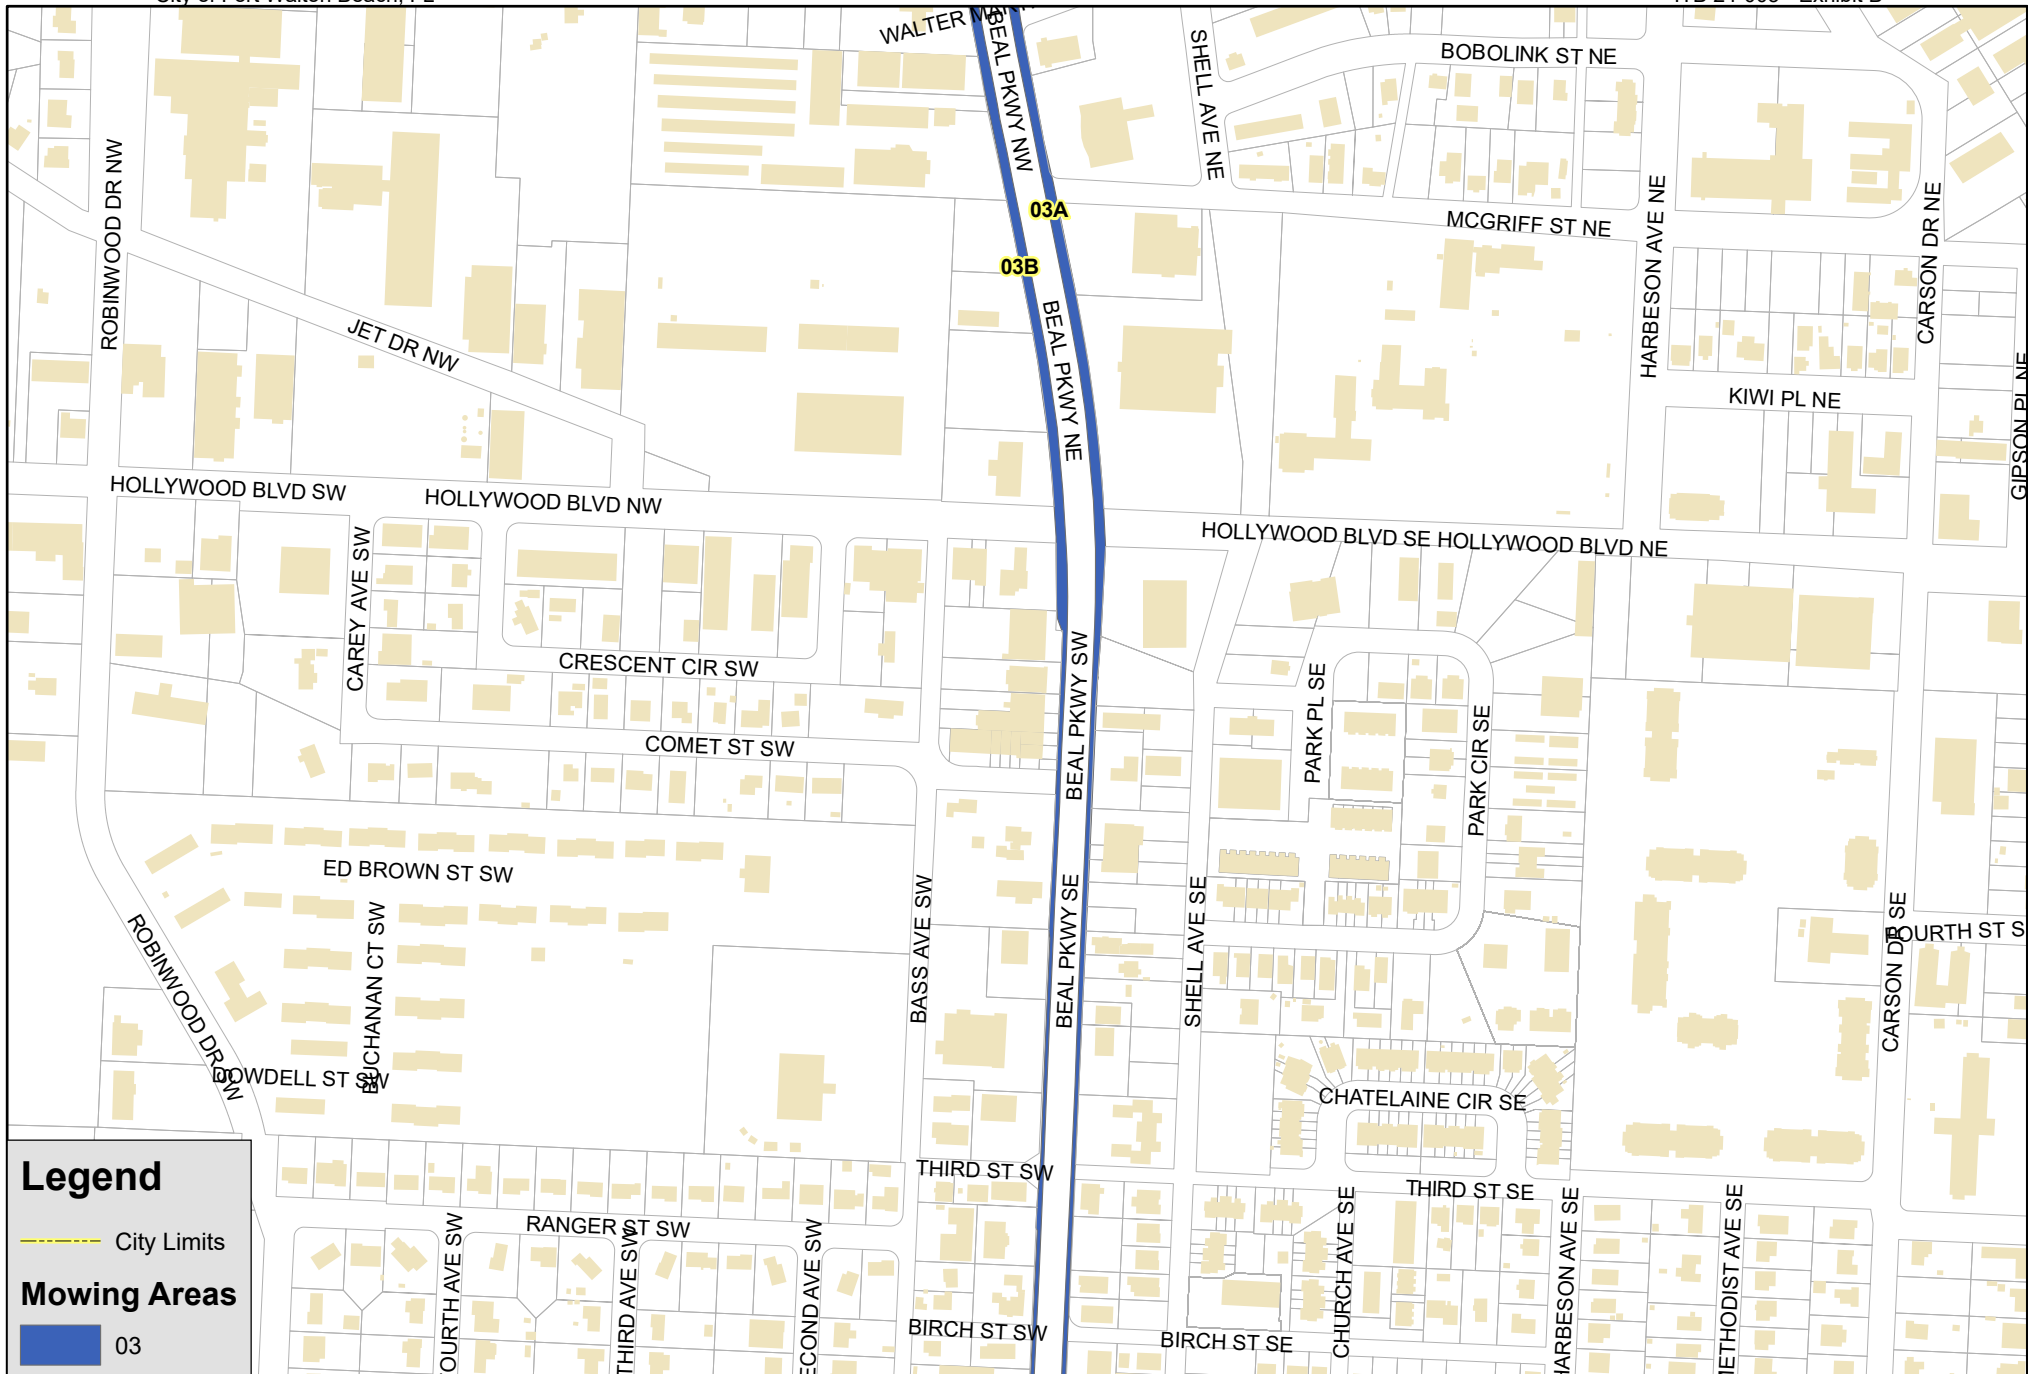

0.125 0.0625 0 0.125 Miles

Legend

- City Limits
- 03

GRASS CUTTING AREAS

0.125 0.0625 0 0.125 Miles

GRASS CUTTING AREAS

Legend

--- City Limits