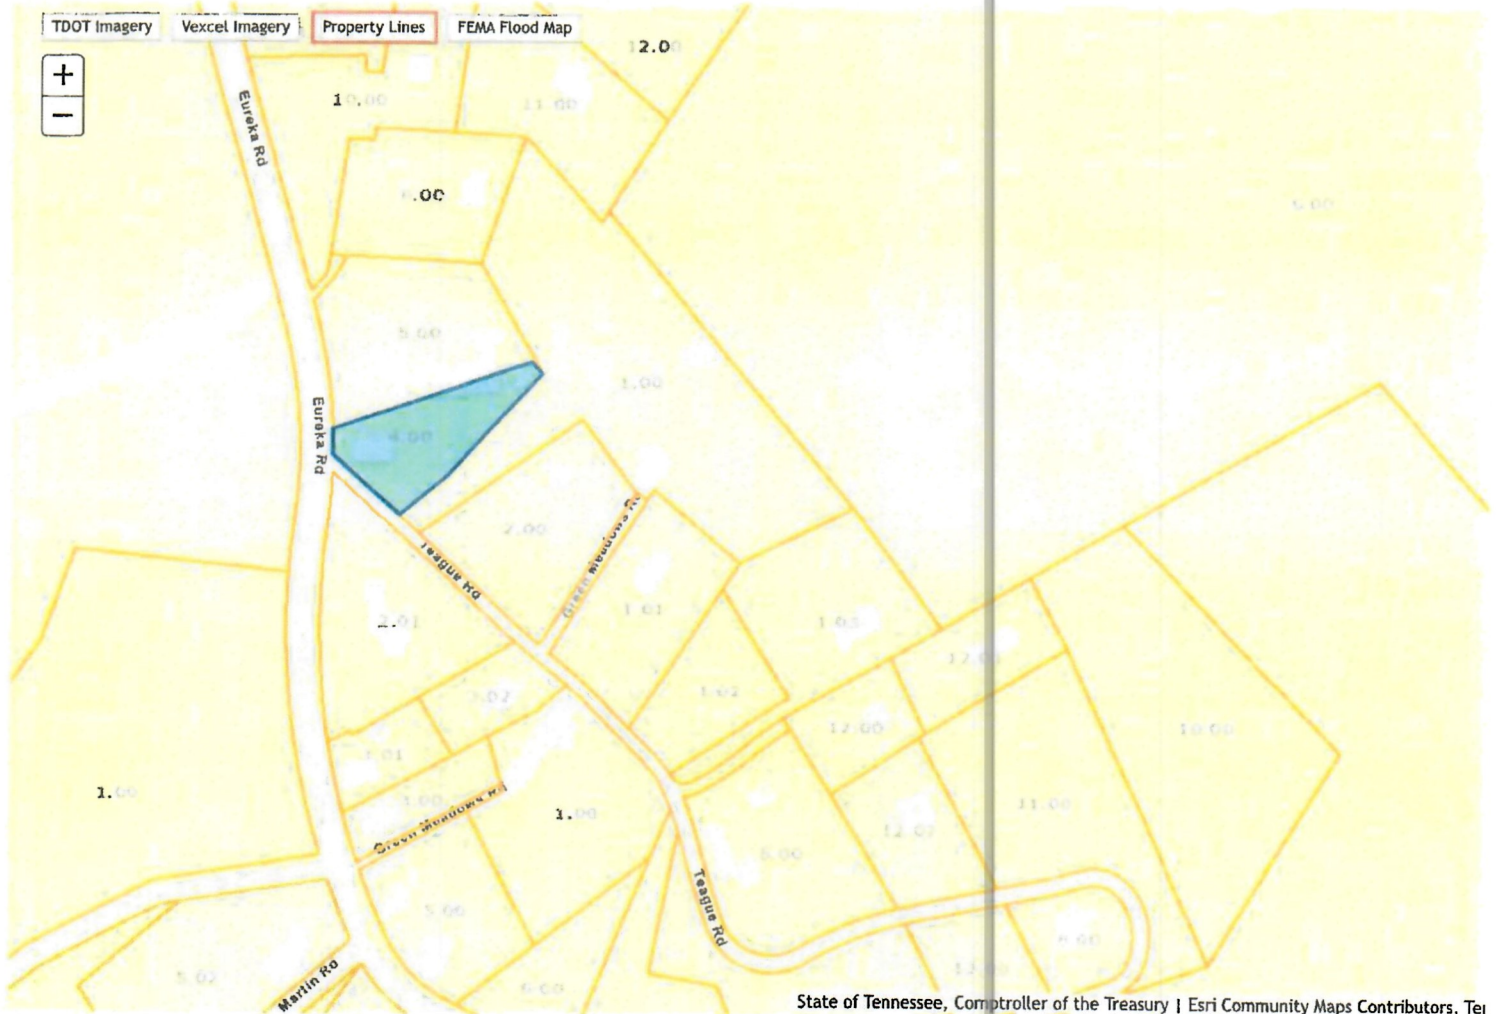

101 Teague Rd, Rockwood, TN

04/05/2023
12:01

04/05/2023
12:02

02/16/2023
16:04

Tennessee Property Viewer

Roane County - Parcel: 064D C 004.00

Date: September 12, 2023

County: Roane
Owner: PEARSON SHERYL I
Address: TEAGUE RD 101
Parcel Number: 064D C 004.00
Deeded Acreage: 0
Calculated Acreage: 0