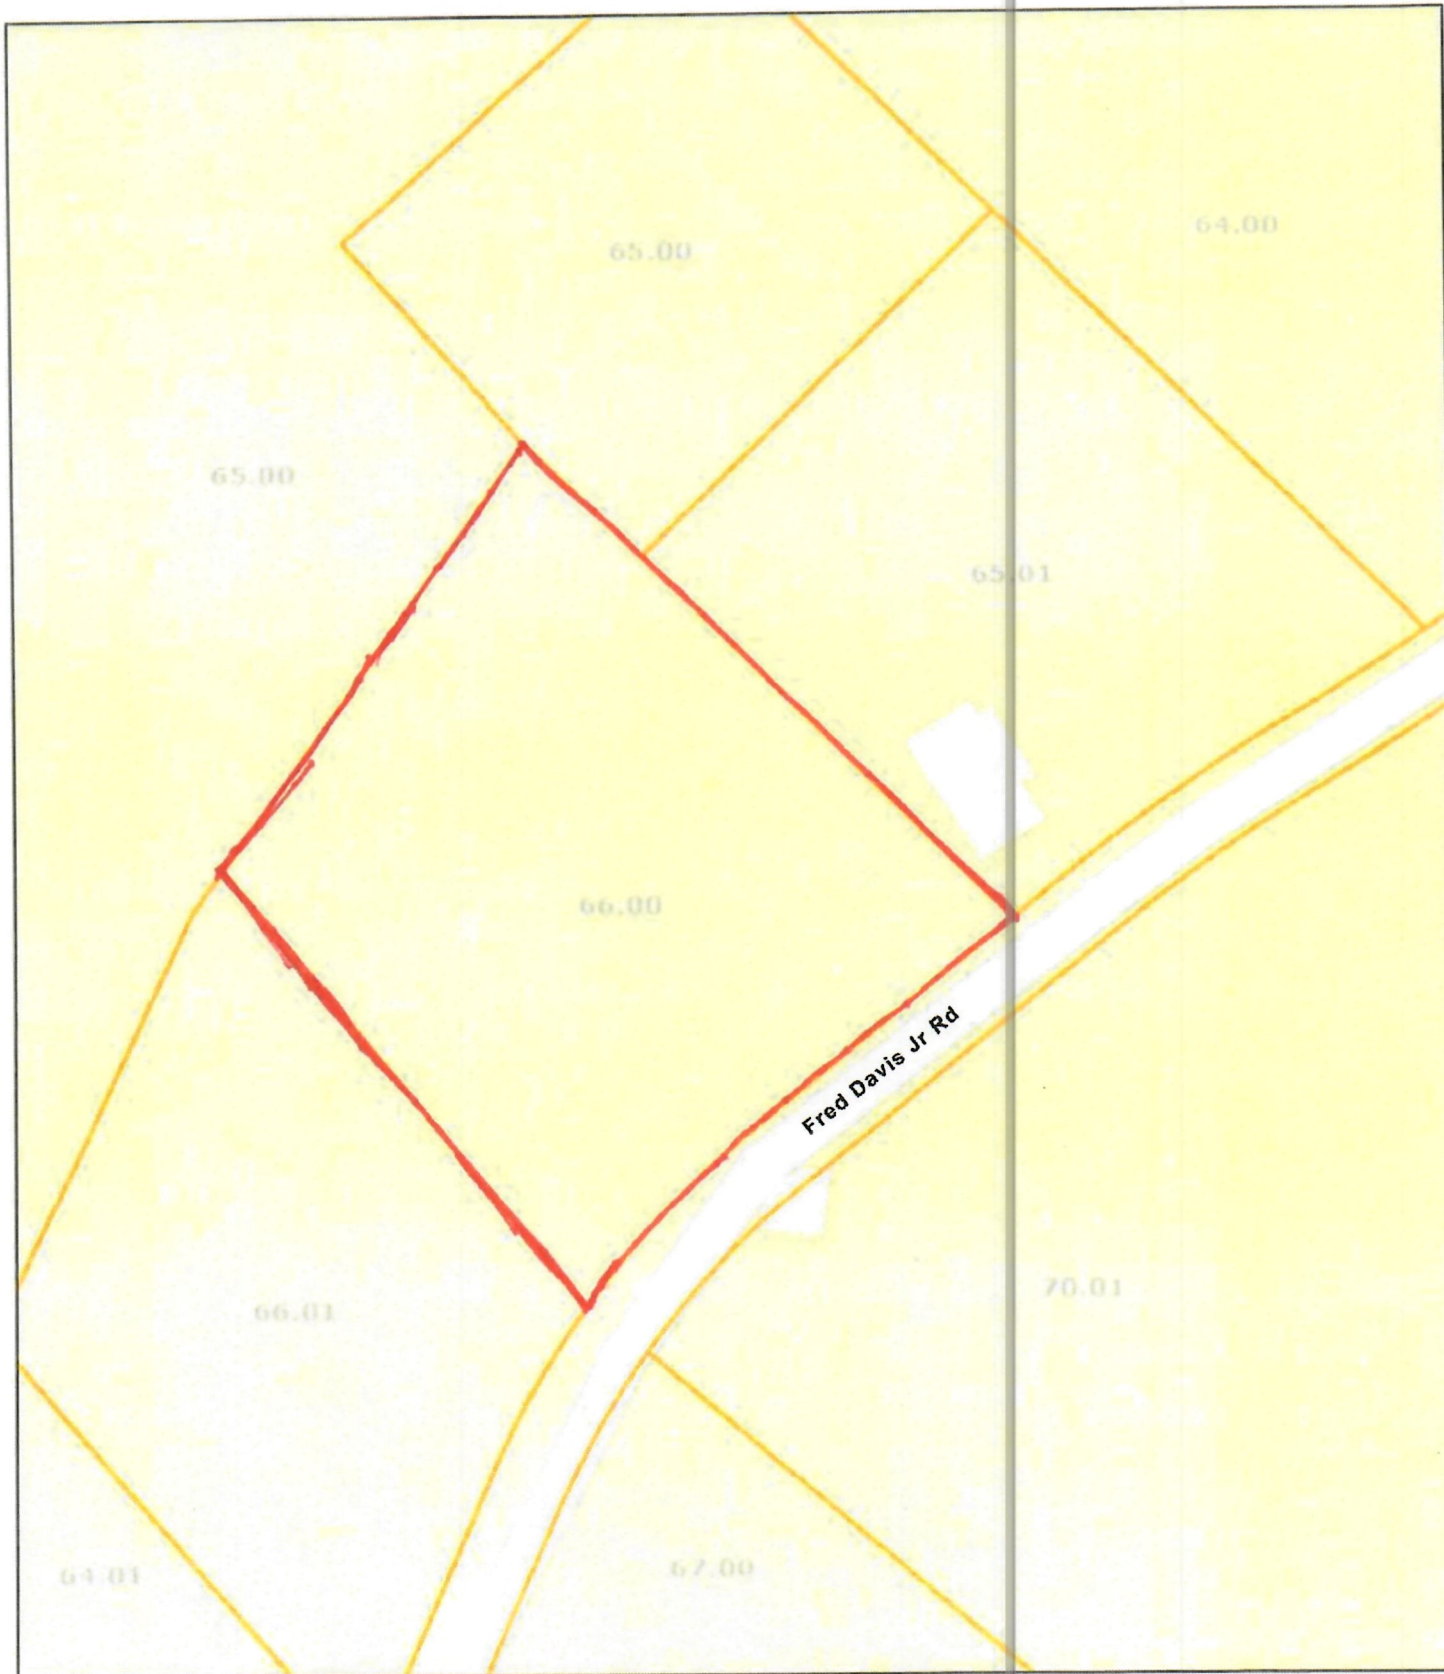

# Roane County - Parcel: 027 066.00

Date: October 12, 2023

County: Roane  
Owner: WRIGHT TRAVIS WAYNE  
Address: FRED DAVIS JR RD 135  
Parcel Number: 027 066.00  
Deeded Acreage: 1.25

Esri Community Maps Contributors, Tennessee STS GIS, © OpenStreetMap, Microsoft, Esri, HERE, Garmin, SafeGraph, GeoTechnologies, Inc, METI/ NASA, USGS, EPA, NPS, US Census Bureau, USDA, State of Tennessee, Comptroller of the Treasury

Roane County - Parcel: 027 066.00

Date: November 14, 2023

County: Roane  
Owner: WRIGHT TRAVIS WAYNE  
Address: FRED DAVIS JR RD 135  
Parcel Number: 027 066.00  
Deeded Acreage: 1.25  
Calculated Acreage: 1.25