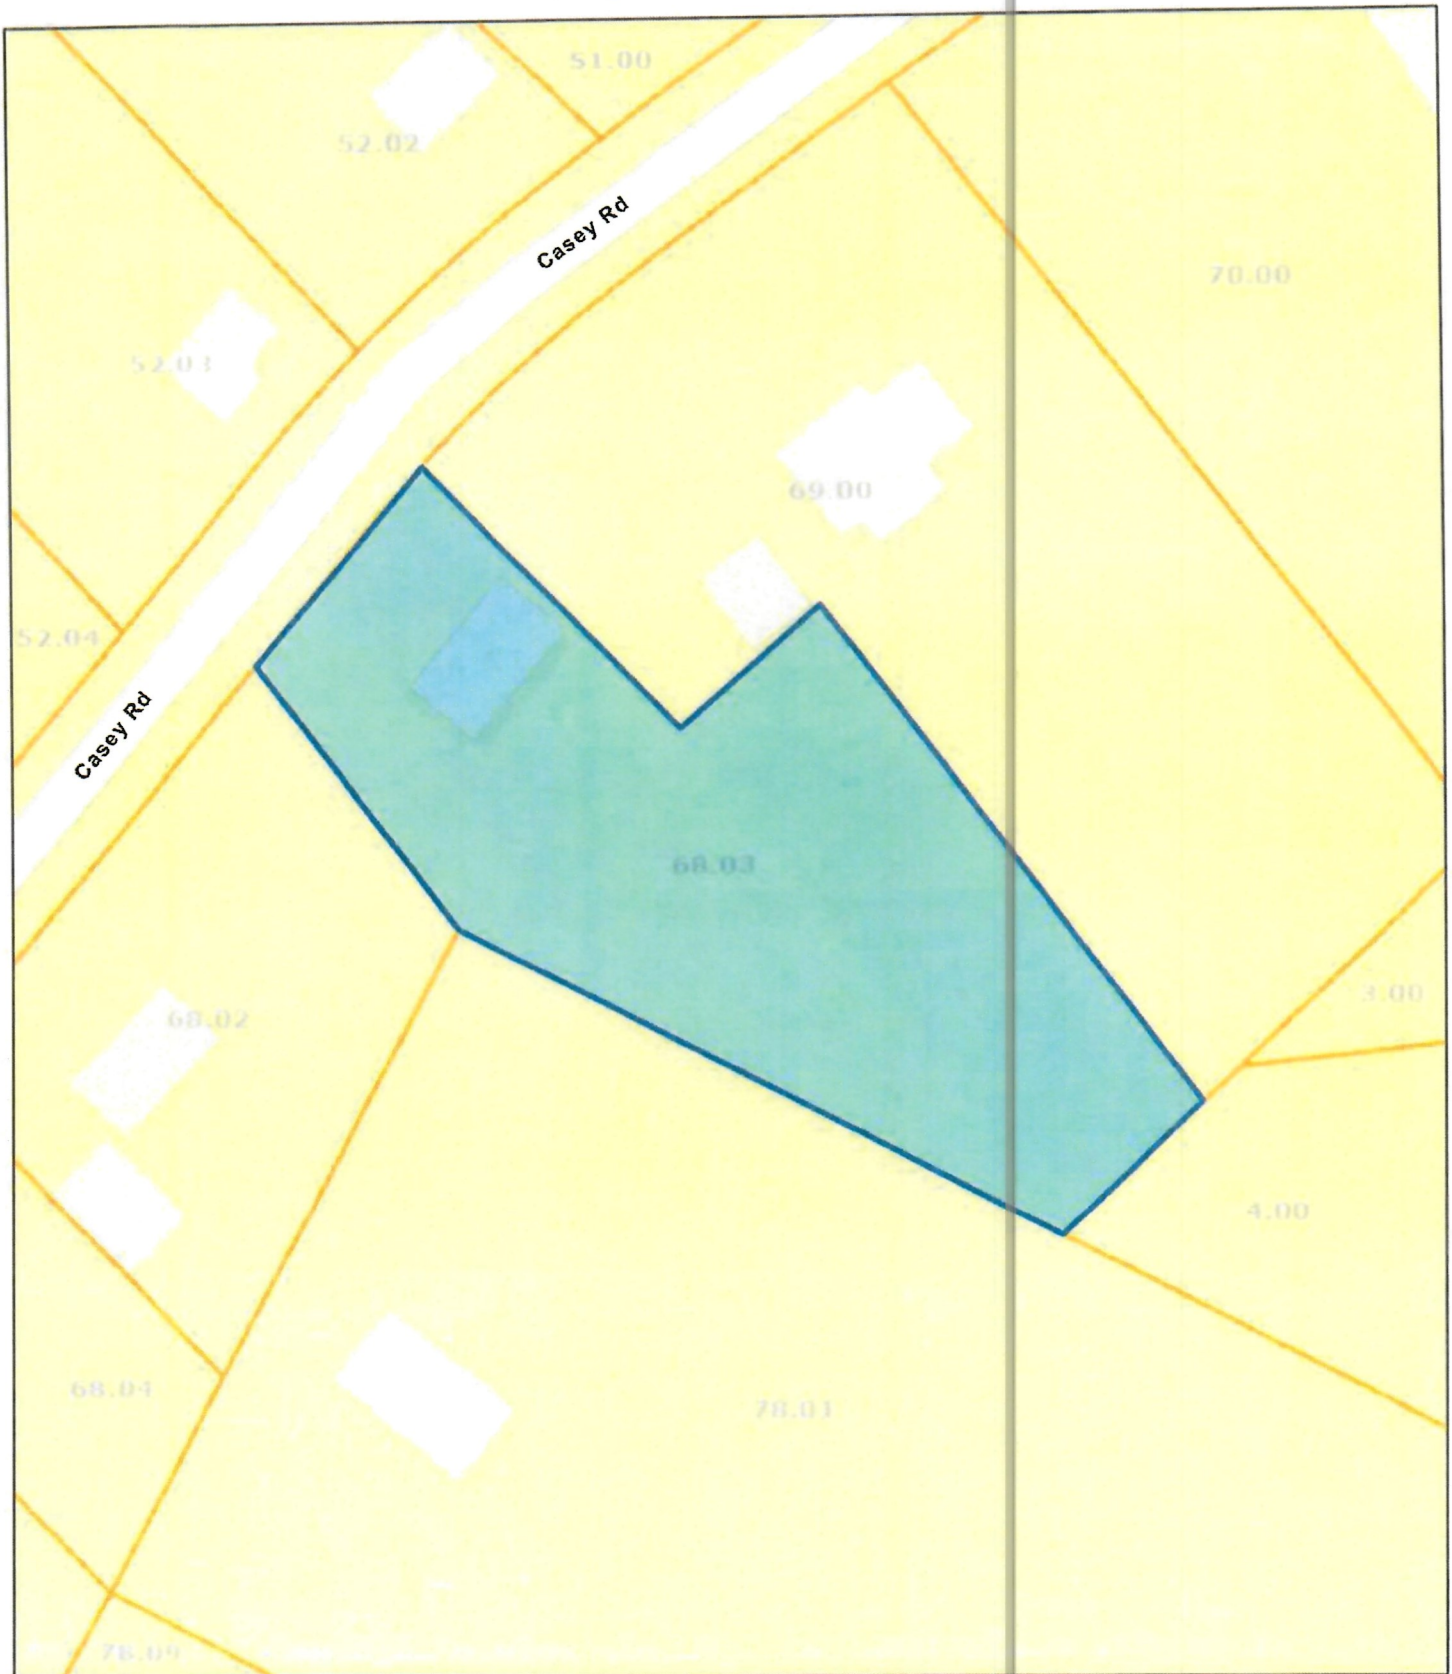

147 Casey Road Harriman TN

2023/10/02
23:45

2023/10/02
23:45

2023/10/02
23:45

Roane County - Parcel: 057 068.03

Date: November 13, 2023

County: Roane
Owner: LUCAS MARY
Address: CASEY RD 147
Parcel Number: 057 068.03
Deeded Acreage: 0
Calculated Acreage: 1.33

Roane County - Parcel: 057 068.03

Date: November 13, 2023

County: Roane
Owner: LUCAS MARY
Address: CASEY RD 147
Parcel Number: 057 068.03
Deeded Acreage: 0
Calculated Acreage: 1.33

Esri Community Maps Contributors, Tennessee STS GIS, © OpenStreetMap, Microsoft, Esri, HERE, Garmin, SafeGraph, GeoTechnologies, Inc, METI/ NASA, USGS, EPA, NPS, US Census Bureau, USDA, State of Tennessee, Comptroller of the Treasury

The boundary lines are compiled from information maintained by various local...