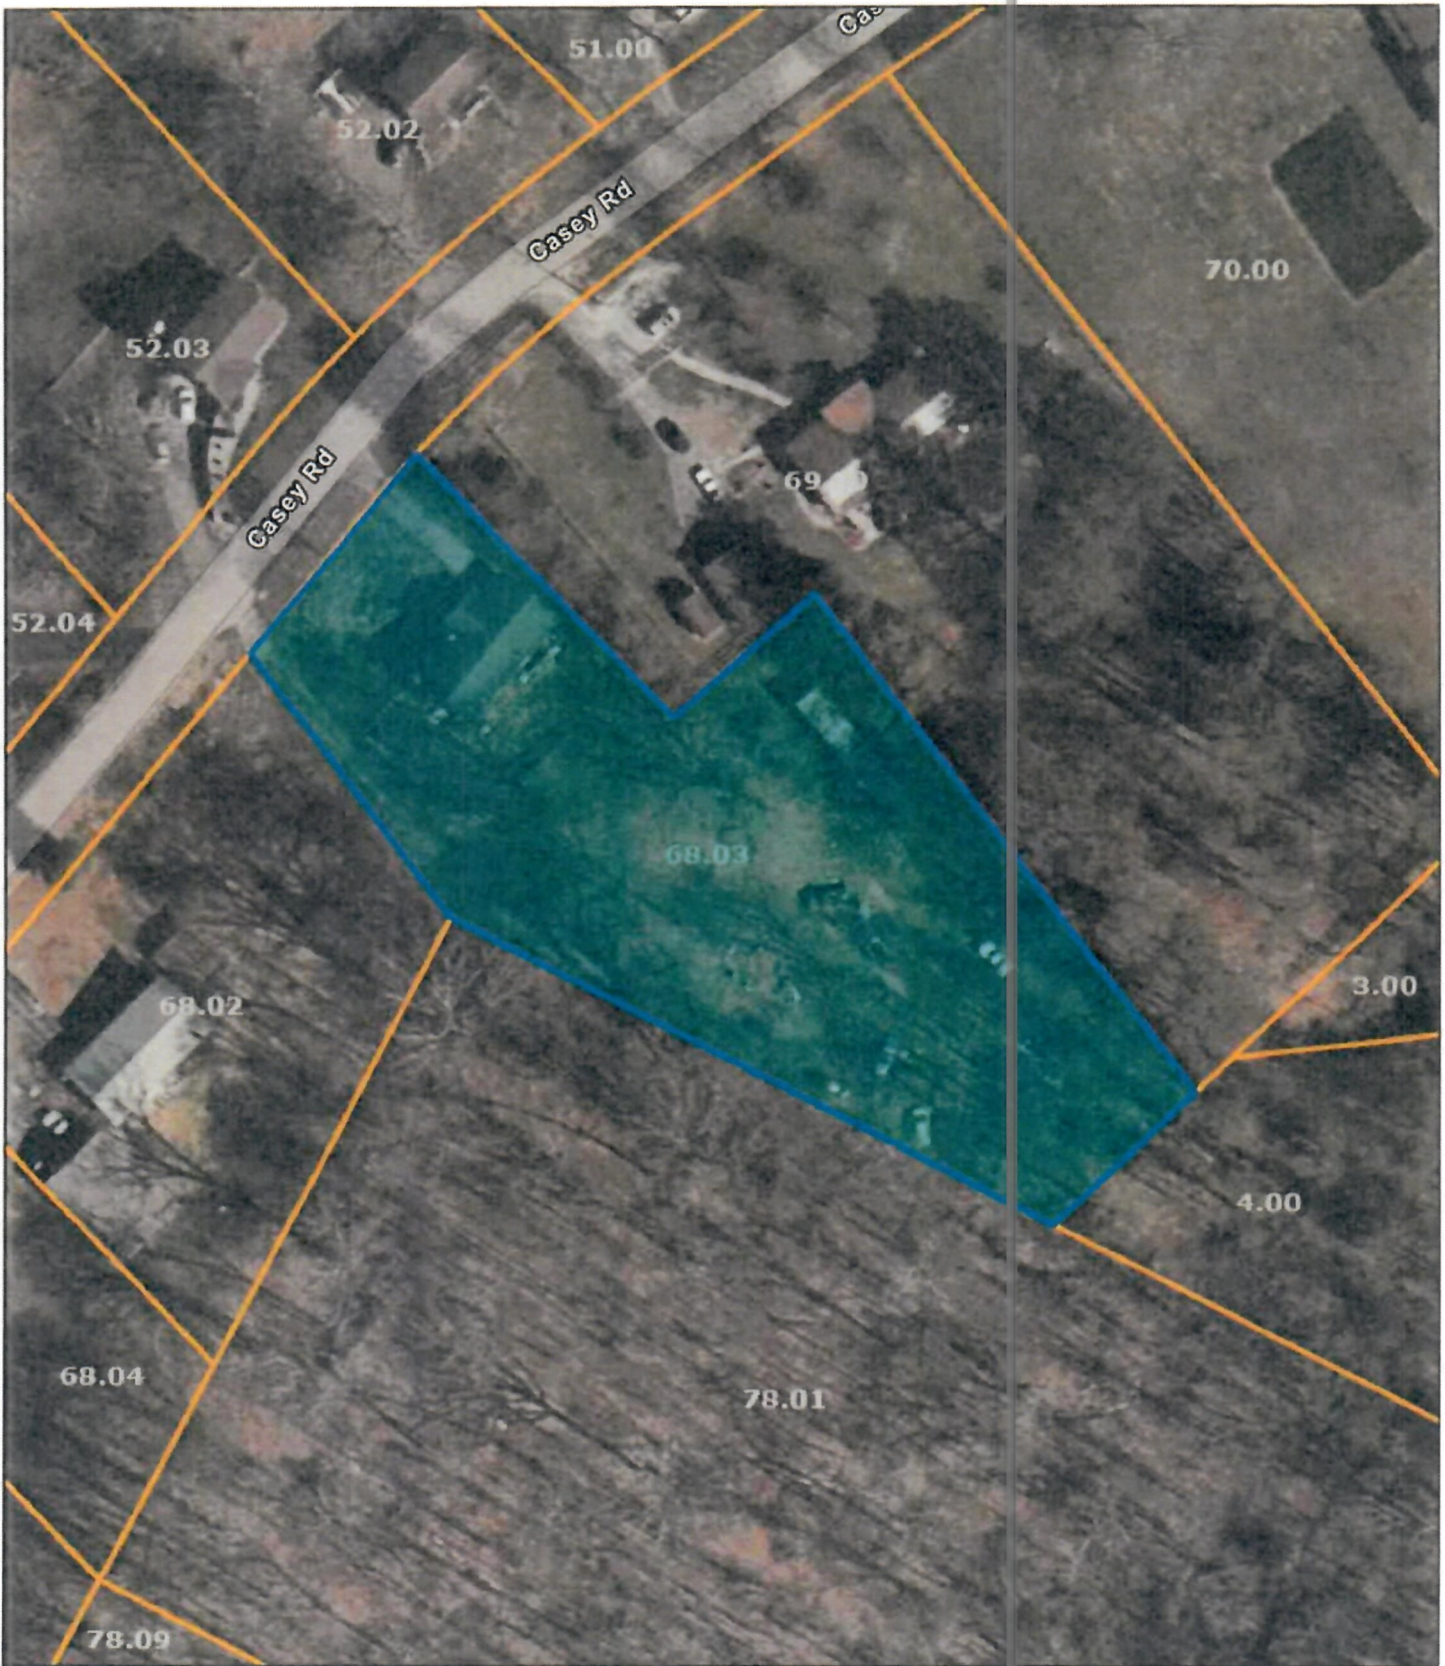

147 Casey Road Harriman TN

2023/10/02
23:45

2023/10/02
23:45

2023/10/02
23:45

Roane County - Parcel: 057 068.03

Date: November 13, 2023

County: Roane
Owner: LUCAS MARY
Address: CASEY RD 147
Parcel Number: 057 068.03
Deeded Acreage: 0
Calculated Acreage: 1.33

Roane County - Parcel: 057 068.03

Date: November 13, 2023

County: Roane
Owner: LUCAS MARY
Address: CASEY RD 147
Parcel Number: 057 068.03
Deeded Acreage: 0
Calculated Acreage: 1.33

Esri Community Maps Contributors, Tennessee STS GIS, © OpenStreetMap, Microsoft, Esri, HERE, Garmin, SafeGraph, GeoTechnologies, Inc, METI/ NASA, USGS, EPA, NPS, US Census Bureau, USDA, State of Tennessee, Comptroller of the Treasury

The boundary lines are compiled from information maintained by various local...