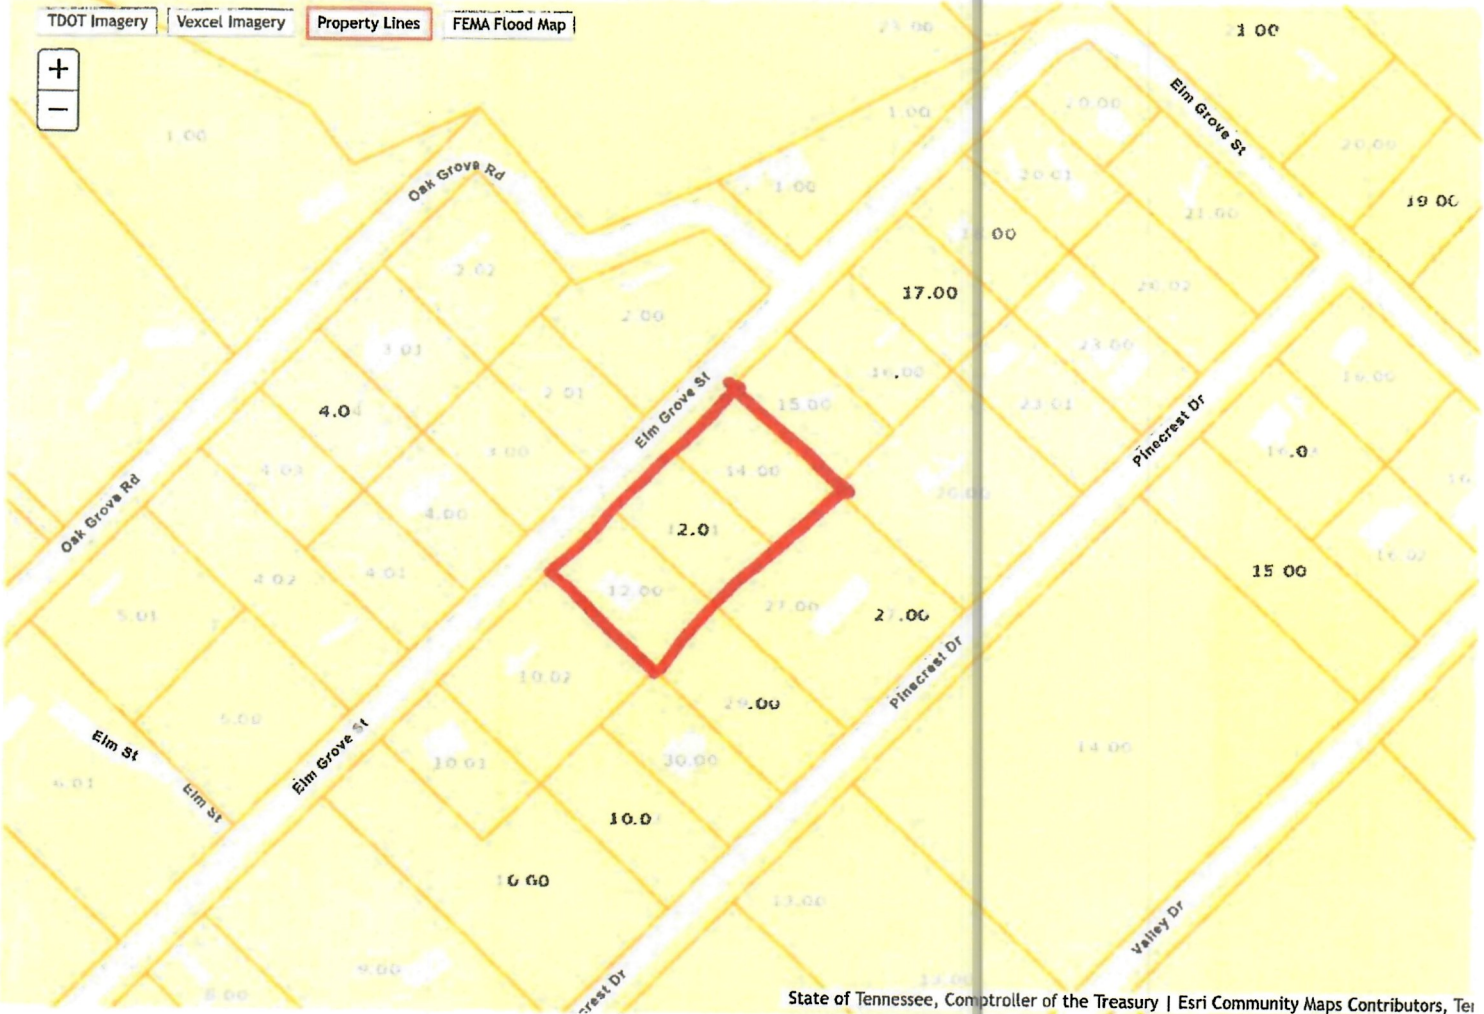

295 Elm Grove Rd, Loudon TN

2023/10/11
23:25

2023/10/11
23:25

2023/06/29
03:11

2023/06/29
03:11

Tennessee Property Viewer

Roane County - Parcel: 100D B 012.00

Date: September 12, 2023

County: Roane
Owner: TROXTELL NIKKI
Address: ELM GROVE ST 295
Parcel Number: 100D B 012.00
Deeded Acreage: 0
Calculated Acreage: 0

Esri Community Maps Contributors, Tennessee STS GIS, © OpenStreetMap, Microsoft, Esri, HERE, Garmin, SafeGraph, GeoTechnologies, Inc, METI/ NASA, USGS, EPA, NPS, US Census Bureau, USDA, State of Tennessee, Comptroller of the Treasury

The property lines are compiled from information maintained by your local