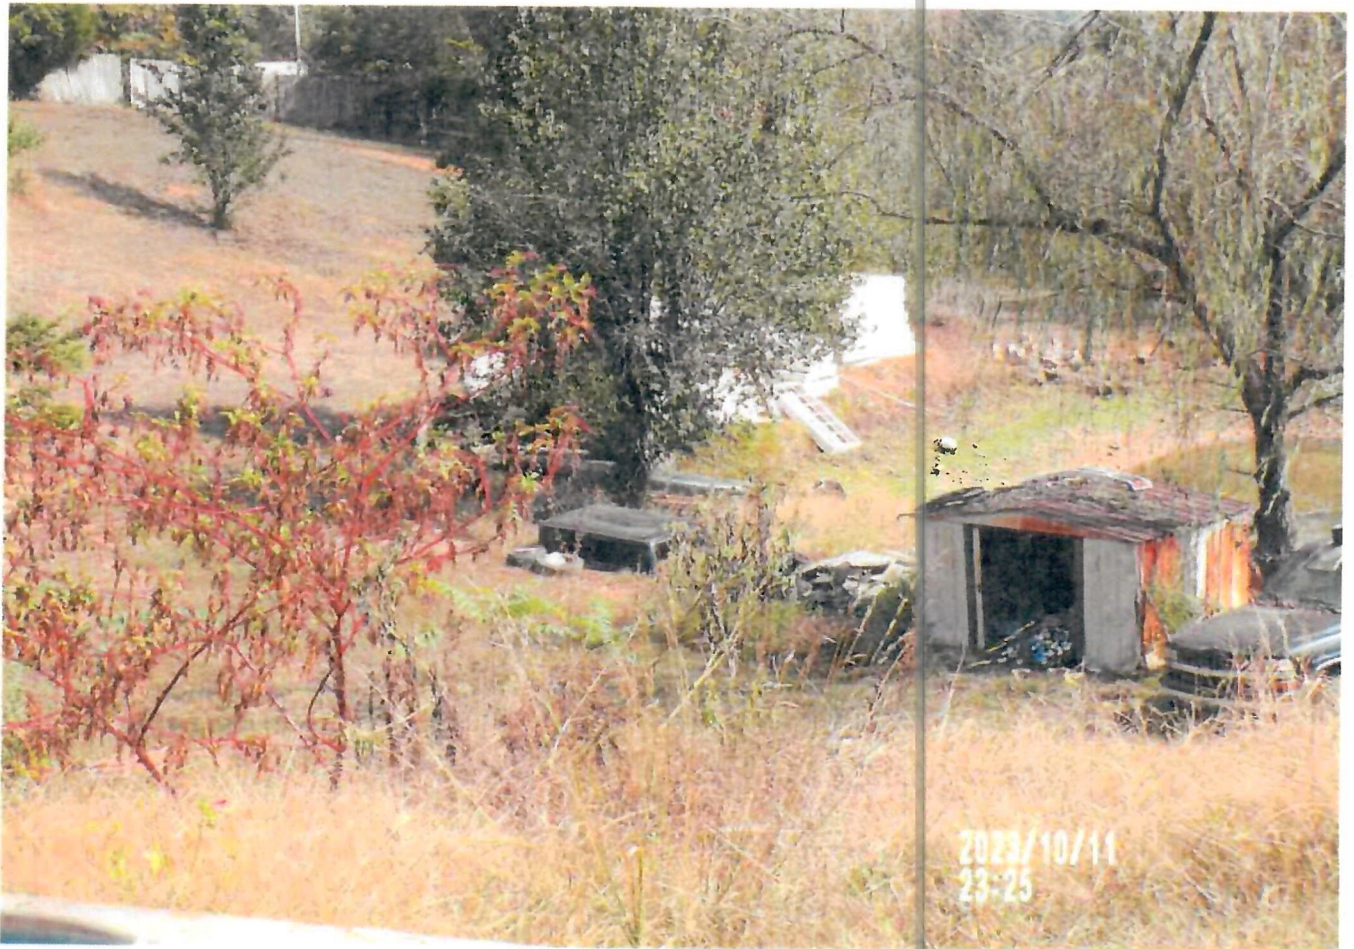

295 Elm Grove Rd, Loudon TN