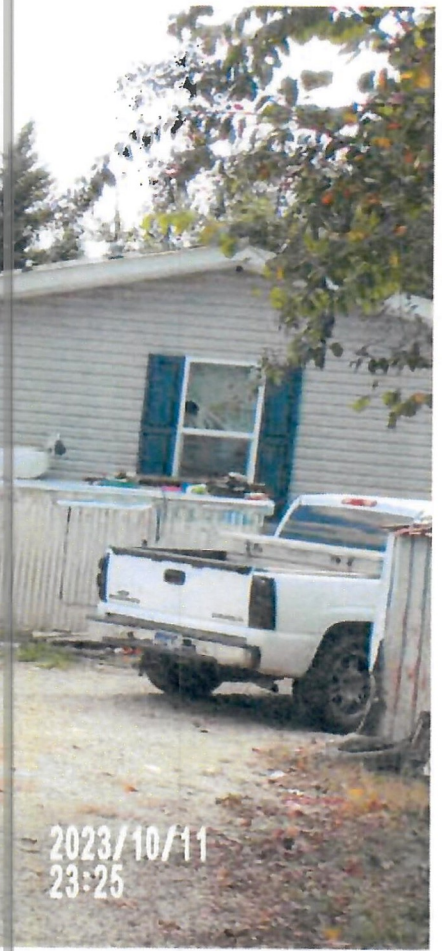

295 Elm Grove Rd, Loudon TN

2023/10/11
23:25

2023/10/11
23:25

2023/06/29
03:11

2023/06/29
03:11

Tennessee Property Viewer

Roane County - Parcel: 100D B 012.00

Date: September 12, 2023

County: Roane
Owner: TROXTELL NIKKI
Address: ELM GROVE ST 295
Parcel Number: 100D B 012.00
Deeded Acreage: 0
Calculated Acreage: 0

Esri Community Maps Contributors, Tennessee STS GIS, © OpenStreetMap, Microsoft, Esri, HERE, Garmin, SafeGraph, GeoTechnologies, Inc, METI/ NASA, USGS, EPA, NPS, US Census Bureau, USDA, State of Tennessee, Comptroller of the Treasury