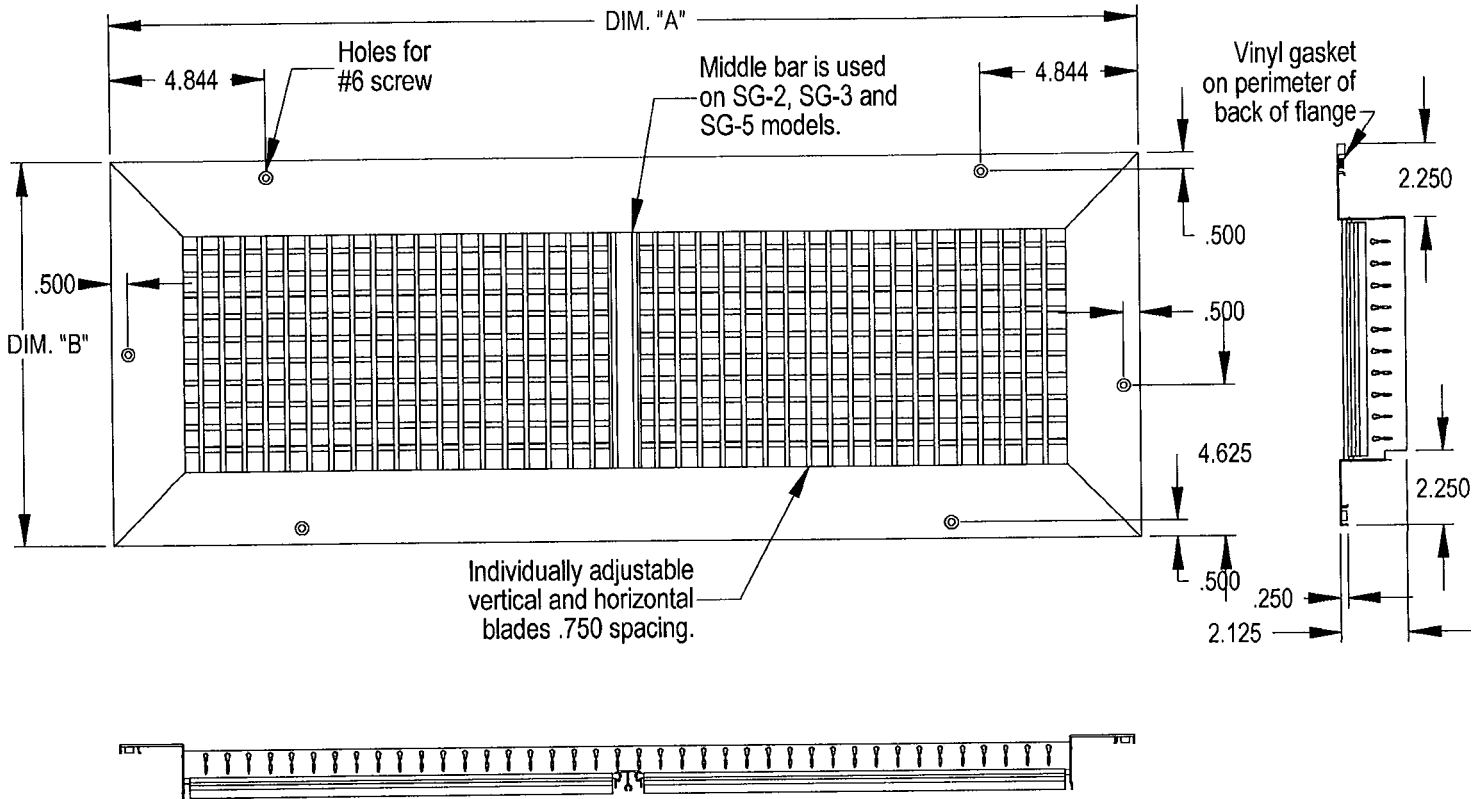

"RFG/W" Series Return Air Filter Grille (Supplied With Filter)

Grille Size and Filter Chart

Grille part number	Use with unit(s)	Dim. "A"	Dim. "B"	Filter Size*	Disposable Filter P/N (MERV 2)
RFG-1W (10"x 17")	WA121	21.25	14.25	10 x 17 x 1	7004-038
RFG-2W (12"x 20")	WA,WE,WL,WH 18-25	24.25	16.25	12 x 20 x 1	7004-003
RFG-3W (14"x 28")	SH,WA,WE,WG,WL,WH 26-37	32.25	18.25	14 x 28 x 1	7004-039
RFG-5W (16"x 30")	SH,WA,WE,WG,WL,WH 38-72	34.25	20.25	16 x 30 x 1	7004-019

Standard industry tolerances apply. Specs. are subject to change without notice.

Construction: Aluminum frame - brushed anodized aluminum finish.

MIS-2429 A

Job Name:	Architect:
Location:	Engineer:
	Contractor:

"SG/W" Series Supply Air Grilles

Climate Control Solutions

Grille Size Chart			
Grille part number	Use with unit(s)	Dim. "A"	Dim. "B"
SG-1W (5"x 17")	WA121	21.25	9.25
SG-2W (8"x 20")	WA,WE,WL,WH 18-25	24.25	12.25
SG-3W (8"x 28")	SH,WA,WE,WG,WL,WH 26-37	32.25	12.25
SG-5W (10"x 30")	SH,WA,WE,WG,WL,WH 38-72	34.25	14.25