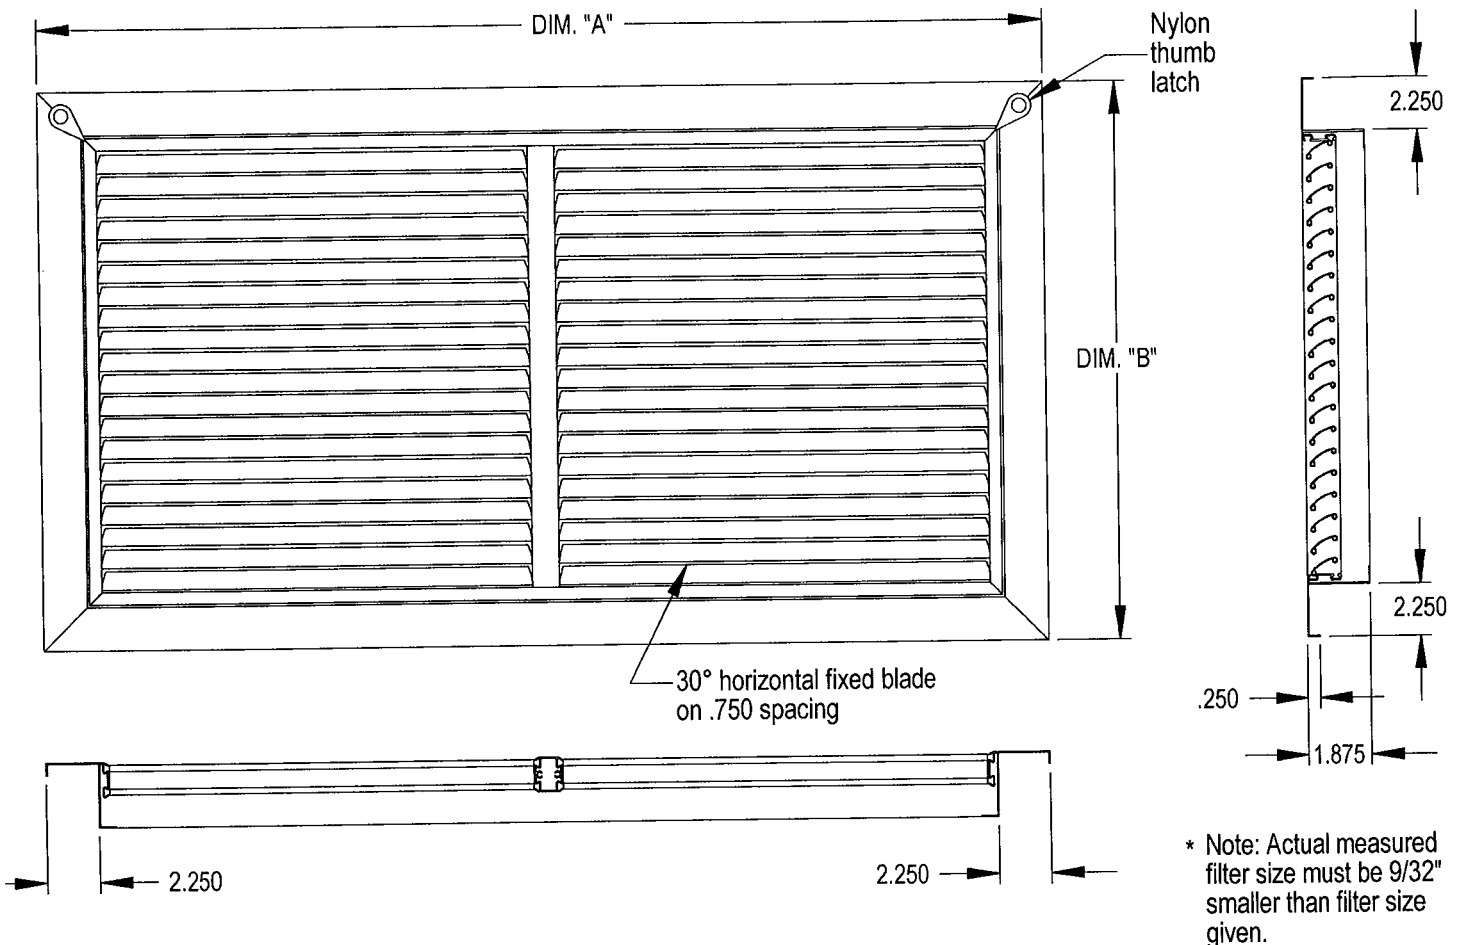

"RFG/W" Series Return Air Filter Grille (Supplied With Filter)

Grille Size and Filter Chart

Grille part number	Use with unit(s)	Dim. "A"	Dim. "B"	Filter Size*	Disposable Filter P/N (MERV 2)
RFG-1W (10"x 17")	WA121	21.25	14.25	10 x 17 x 1	7004-038
RFG-2W (12"x 20")	WA,WE,WL,WH 18-25	24.25	16.25	12 x 20 x 1	7004-003
RFG-3W (14"x 28")	SH,WA,WE,WG,WL,WH 26-37	32.25	18.25	14 x 28 x 1	7004-039
RFG-5W (16"x 30")	SH,WA,WE,WG,WL,WH 38-72	34.25	20.25	16 x 30 x 1	7004-019

"SG/W" Series Supply Air Grilles

Climate Control Solutions

Grille Size Chart			
Grille part number	Use with unit(s)	Dim. "A"	Dim. "B"
SG-1W (5"x 17")	WA121	21.25	9.25
SG-2W (8"x 20")	WA,WE,WL,WH 18-25	24.25	12.25
SG-3W (8"x 28")	SH,WA,WE,WG,WL,WH 26-37	32.25	12.25
SG-5W (10"x 30")	SH,WA,WE,WG,WL,WH 38-72	34.25	14.25