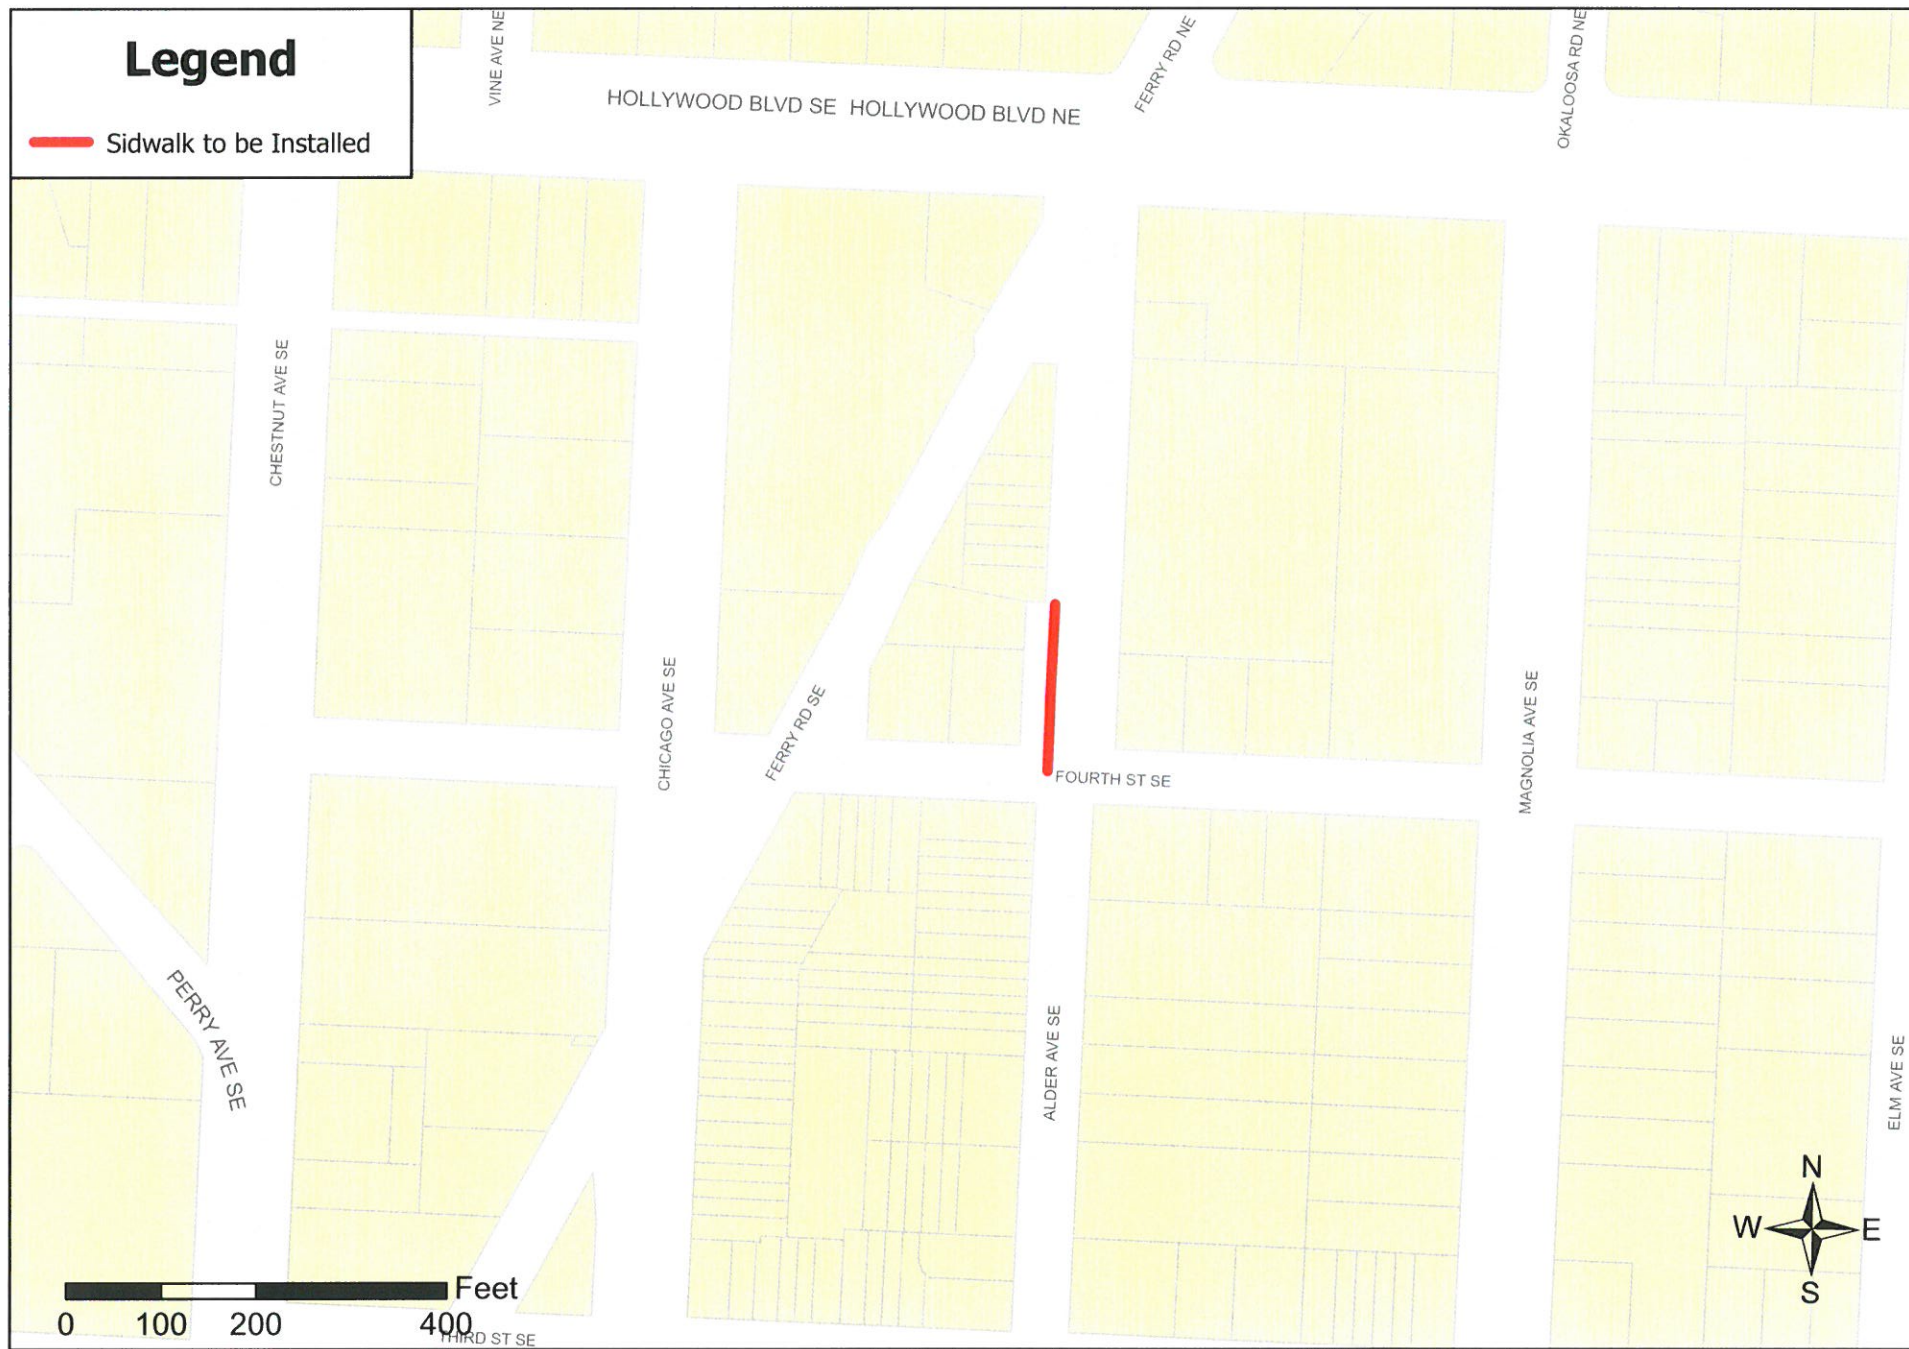

Hollywood Boulevard NW

North side of right-of-way from West property line of 6 Beal Parkway NW to Beal Parkway NW

Alder Avenue SE

West side of right-of-way from South property line of 14 Alder Avenue SE to Fourth Street SE

First Street SW

North side of right-of-way from Robinwood Drive SW to St Mary Avenue SW then to the South driveway of 119 St Mary Avenue SW

Memorial Parkway NW

East side of right-of-way from Holmes Boulevard NW to Hollywood Boulevard NW

Walter Martin Rd NE

North side of right-of-way from Beal Parkway NE to West property line of 100 Eglin Parkway NE