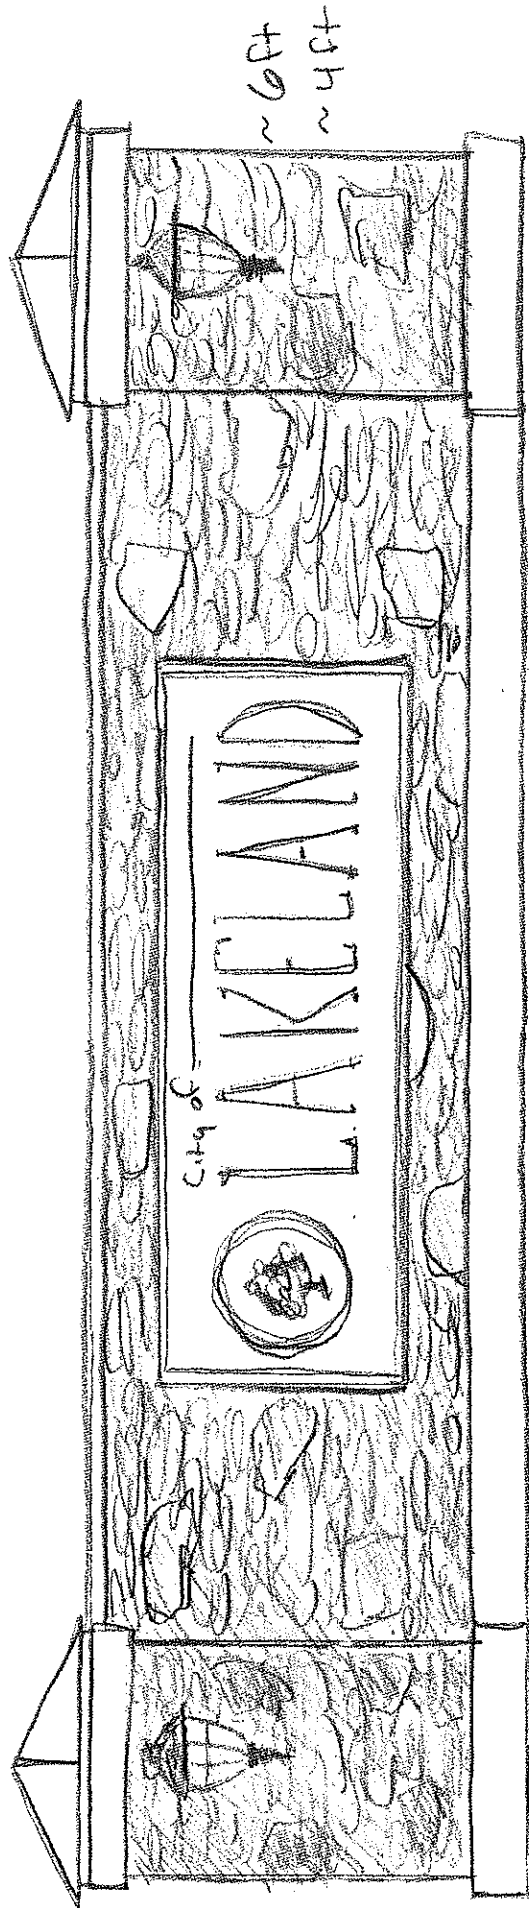

SIGN 1 - CANADA RD MEDIAN  
LARGE

SIGN 2 - FLETCHER TRACE  
MEDIUM

SIGN 1 ~ 20 ft  
SIGN 2 ~ 14 ft