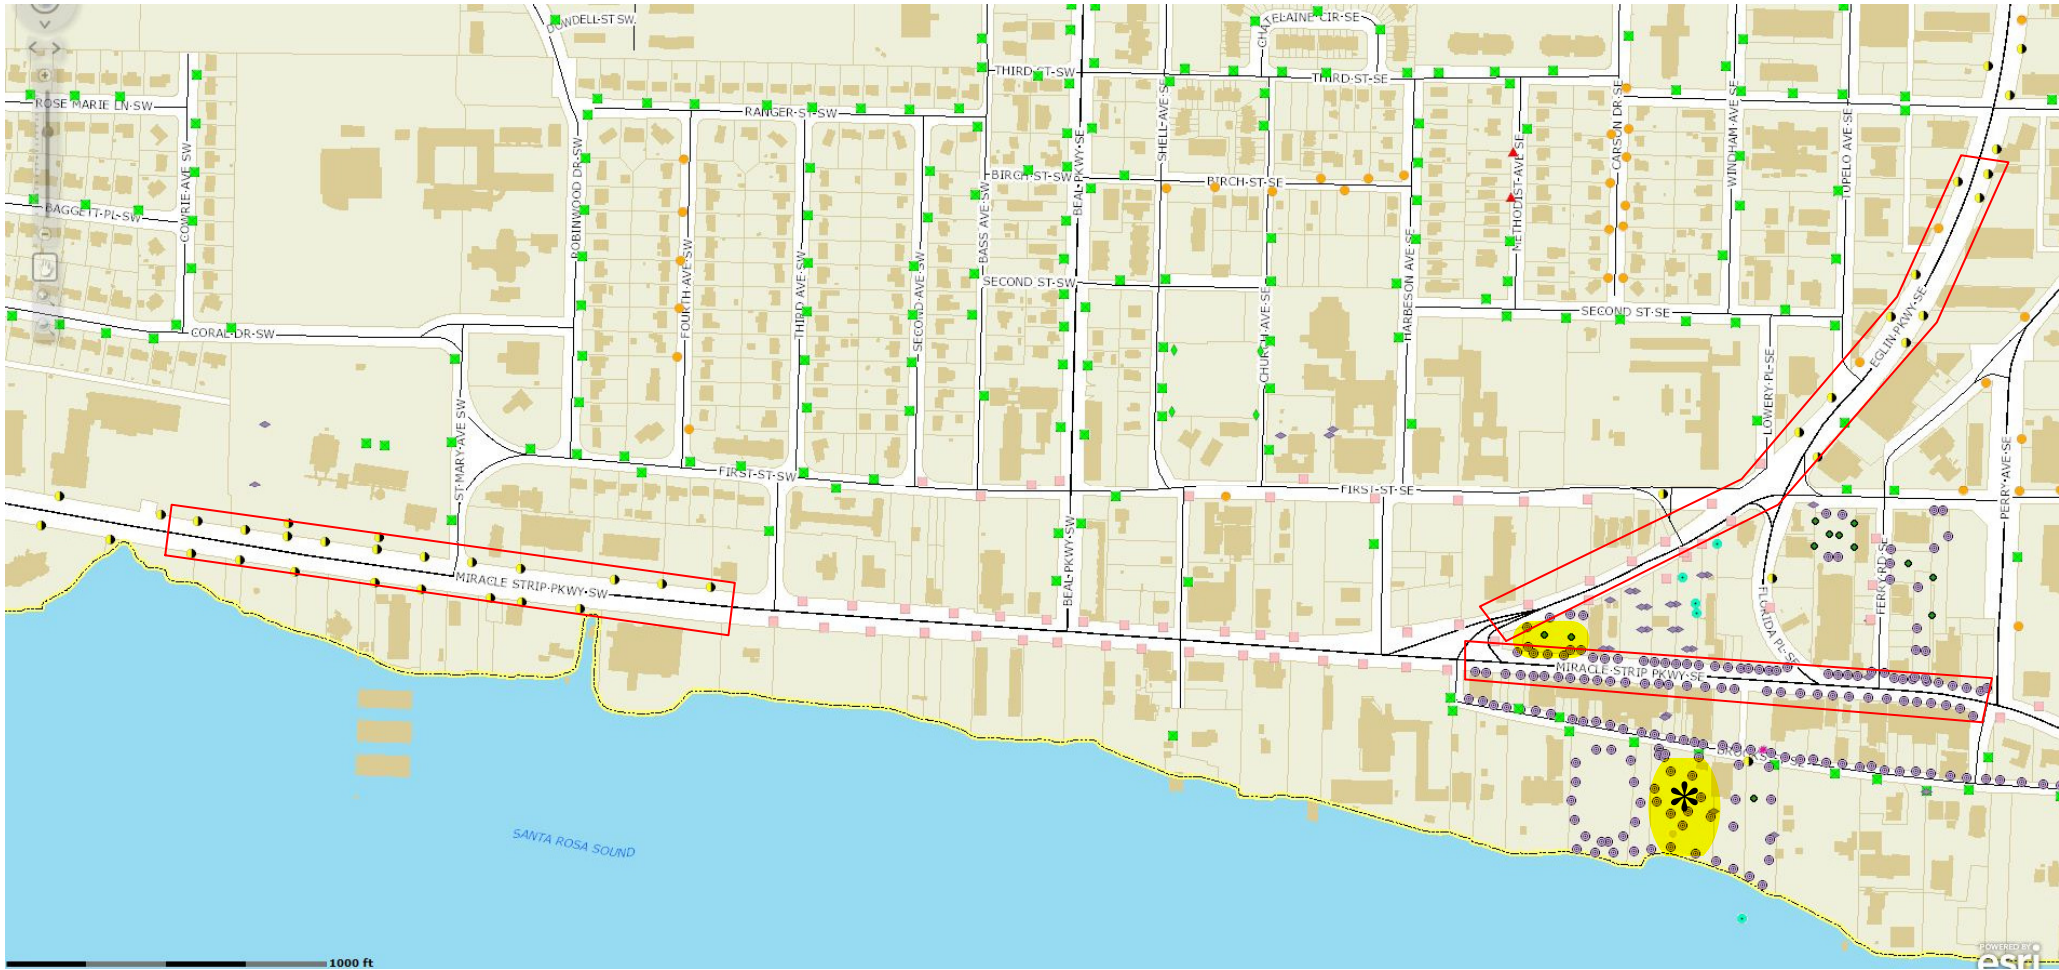

### Proposed Locations Map City of Fort Walton Beach Community Redevelopment Area

Highlighted property - Gulfview Hotel Bldg/Welcome Center

☐ = Proposed Holiday Decoration Locations

\* = Prelit Holiday tree - decorations only added