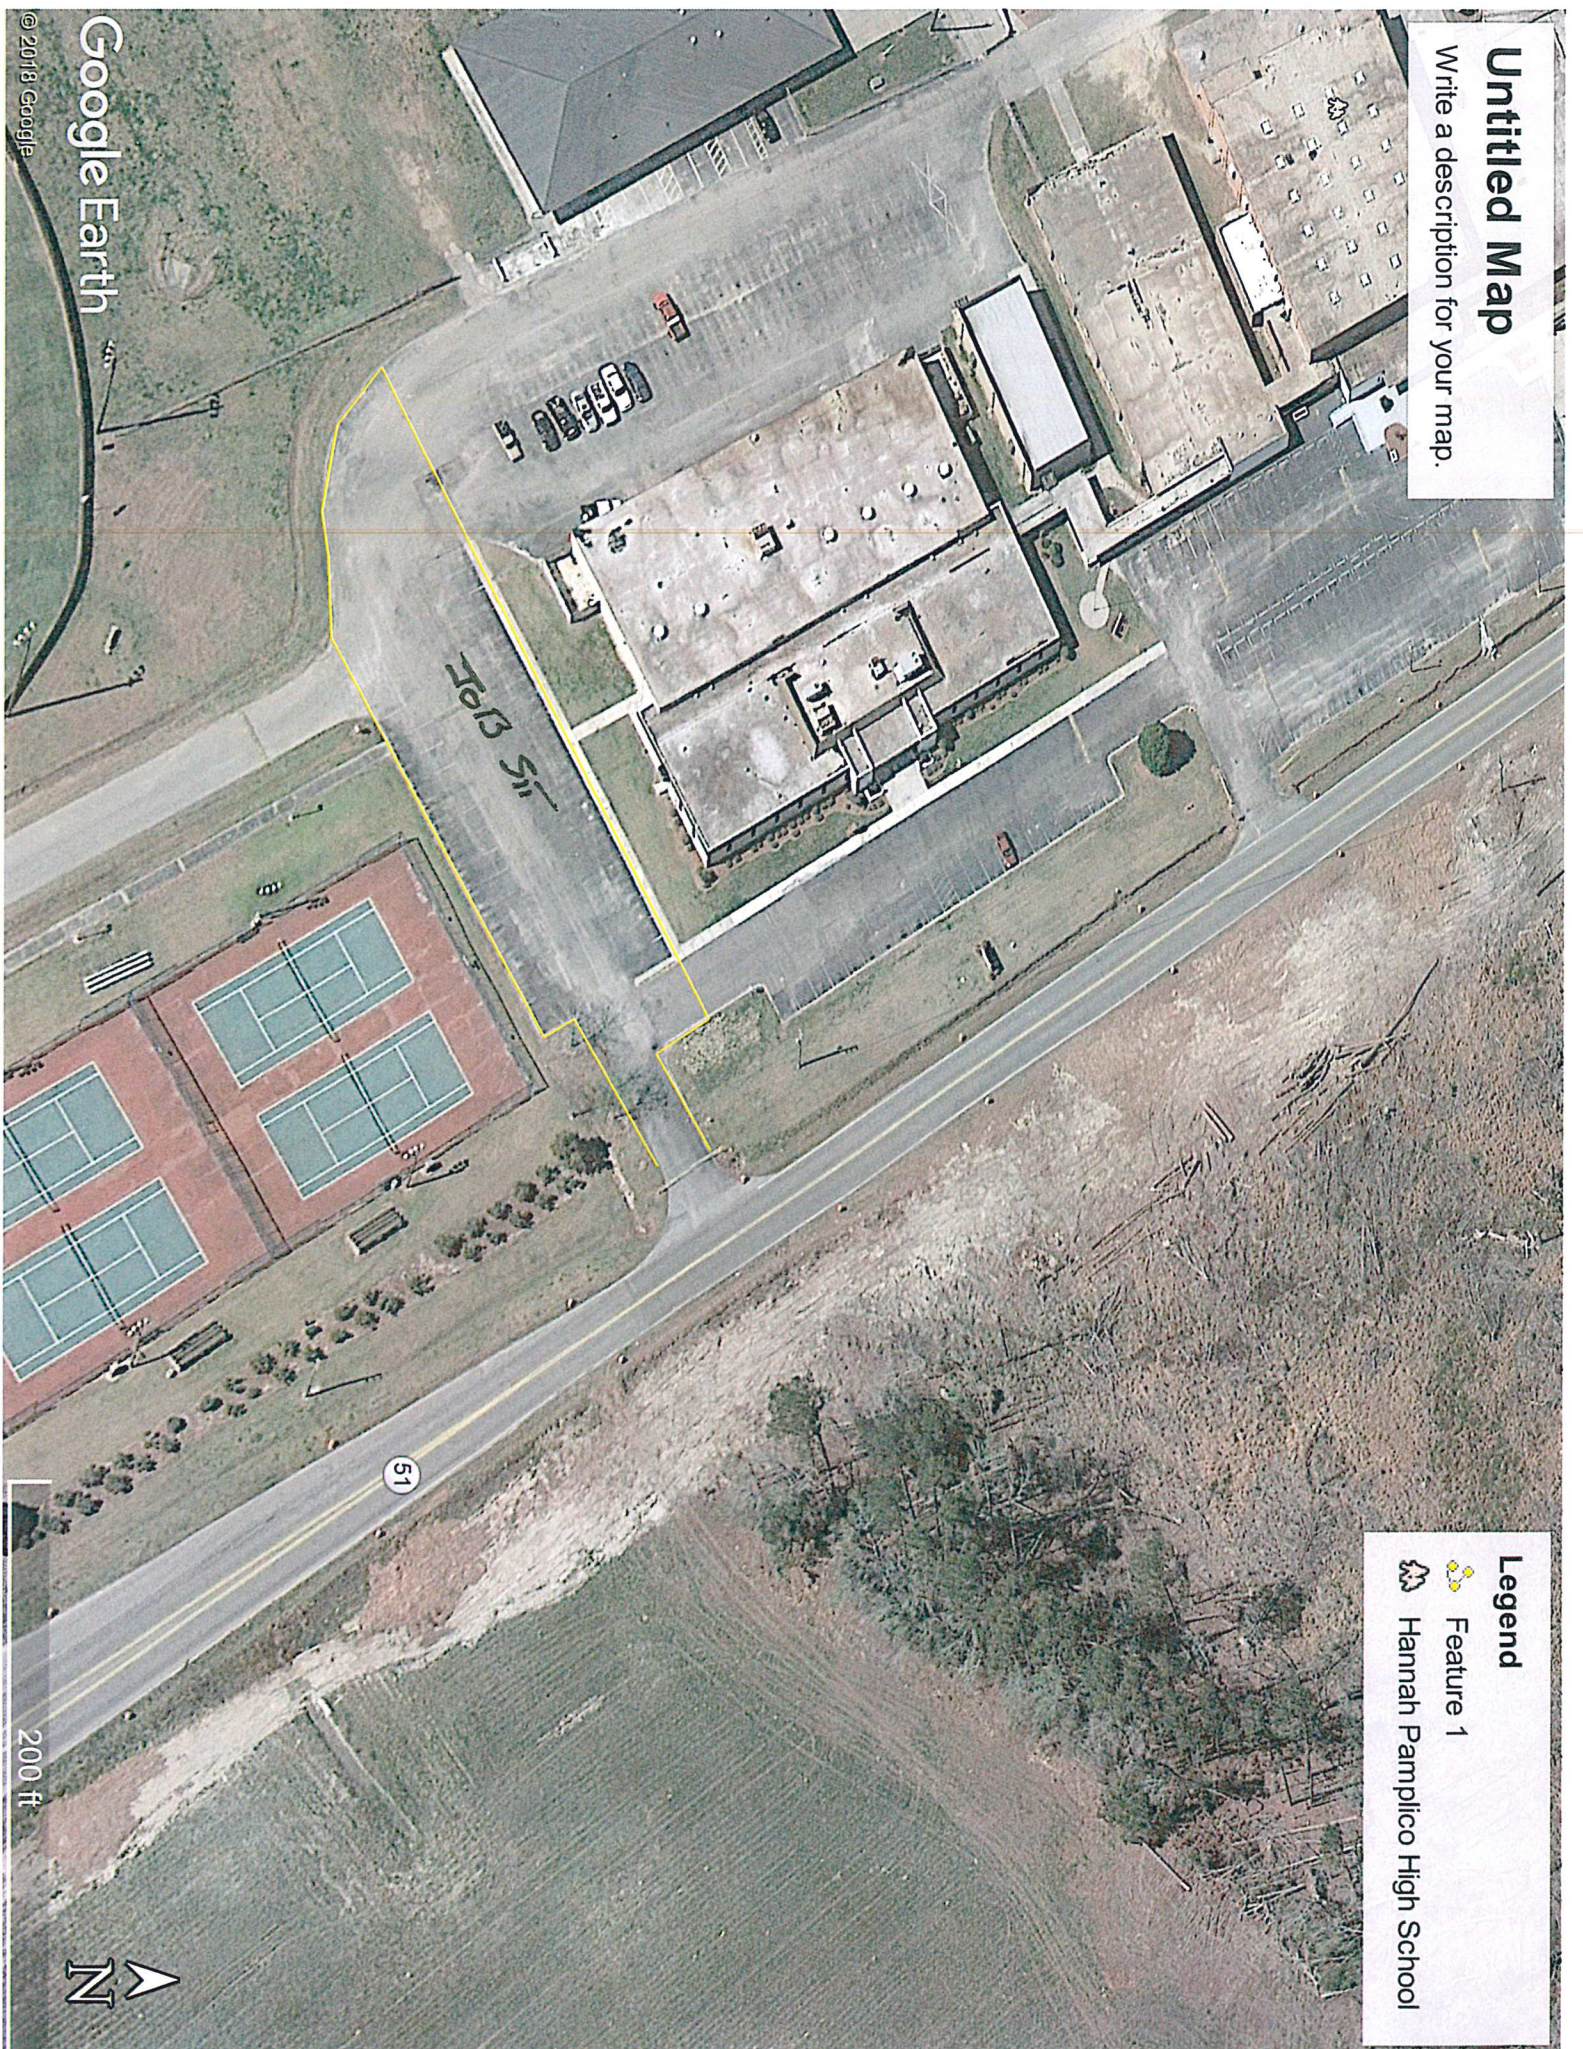

## Legend

-  Feature 1
-  Hannah Pamplico High School

Google Earth

© 2013 Google

51

1613 St

200 ft