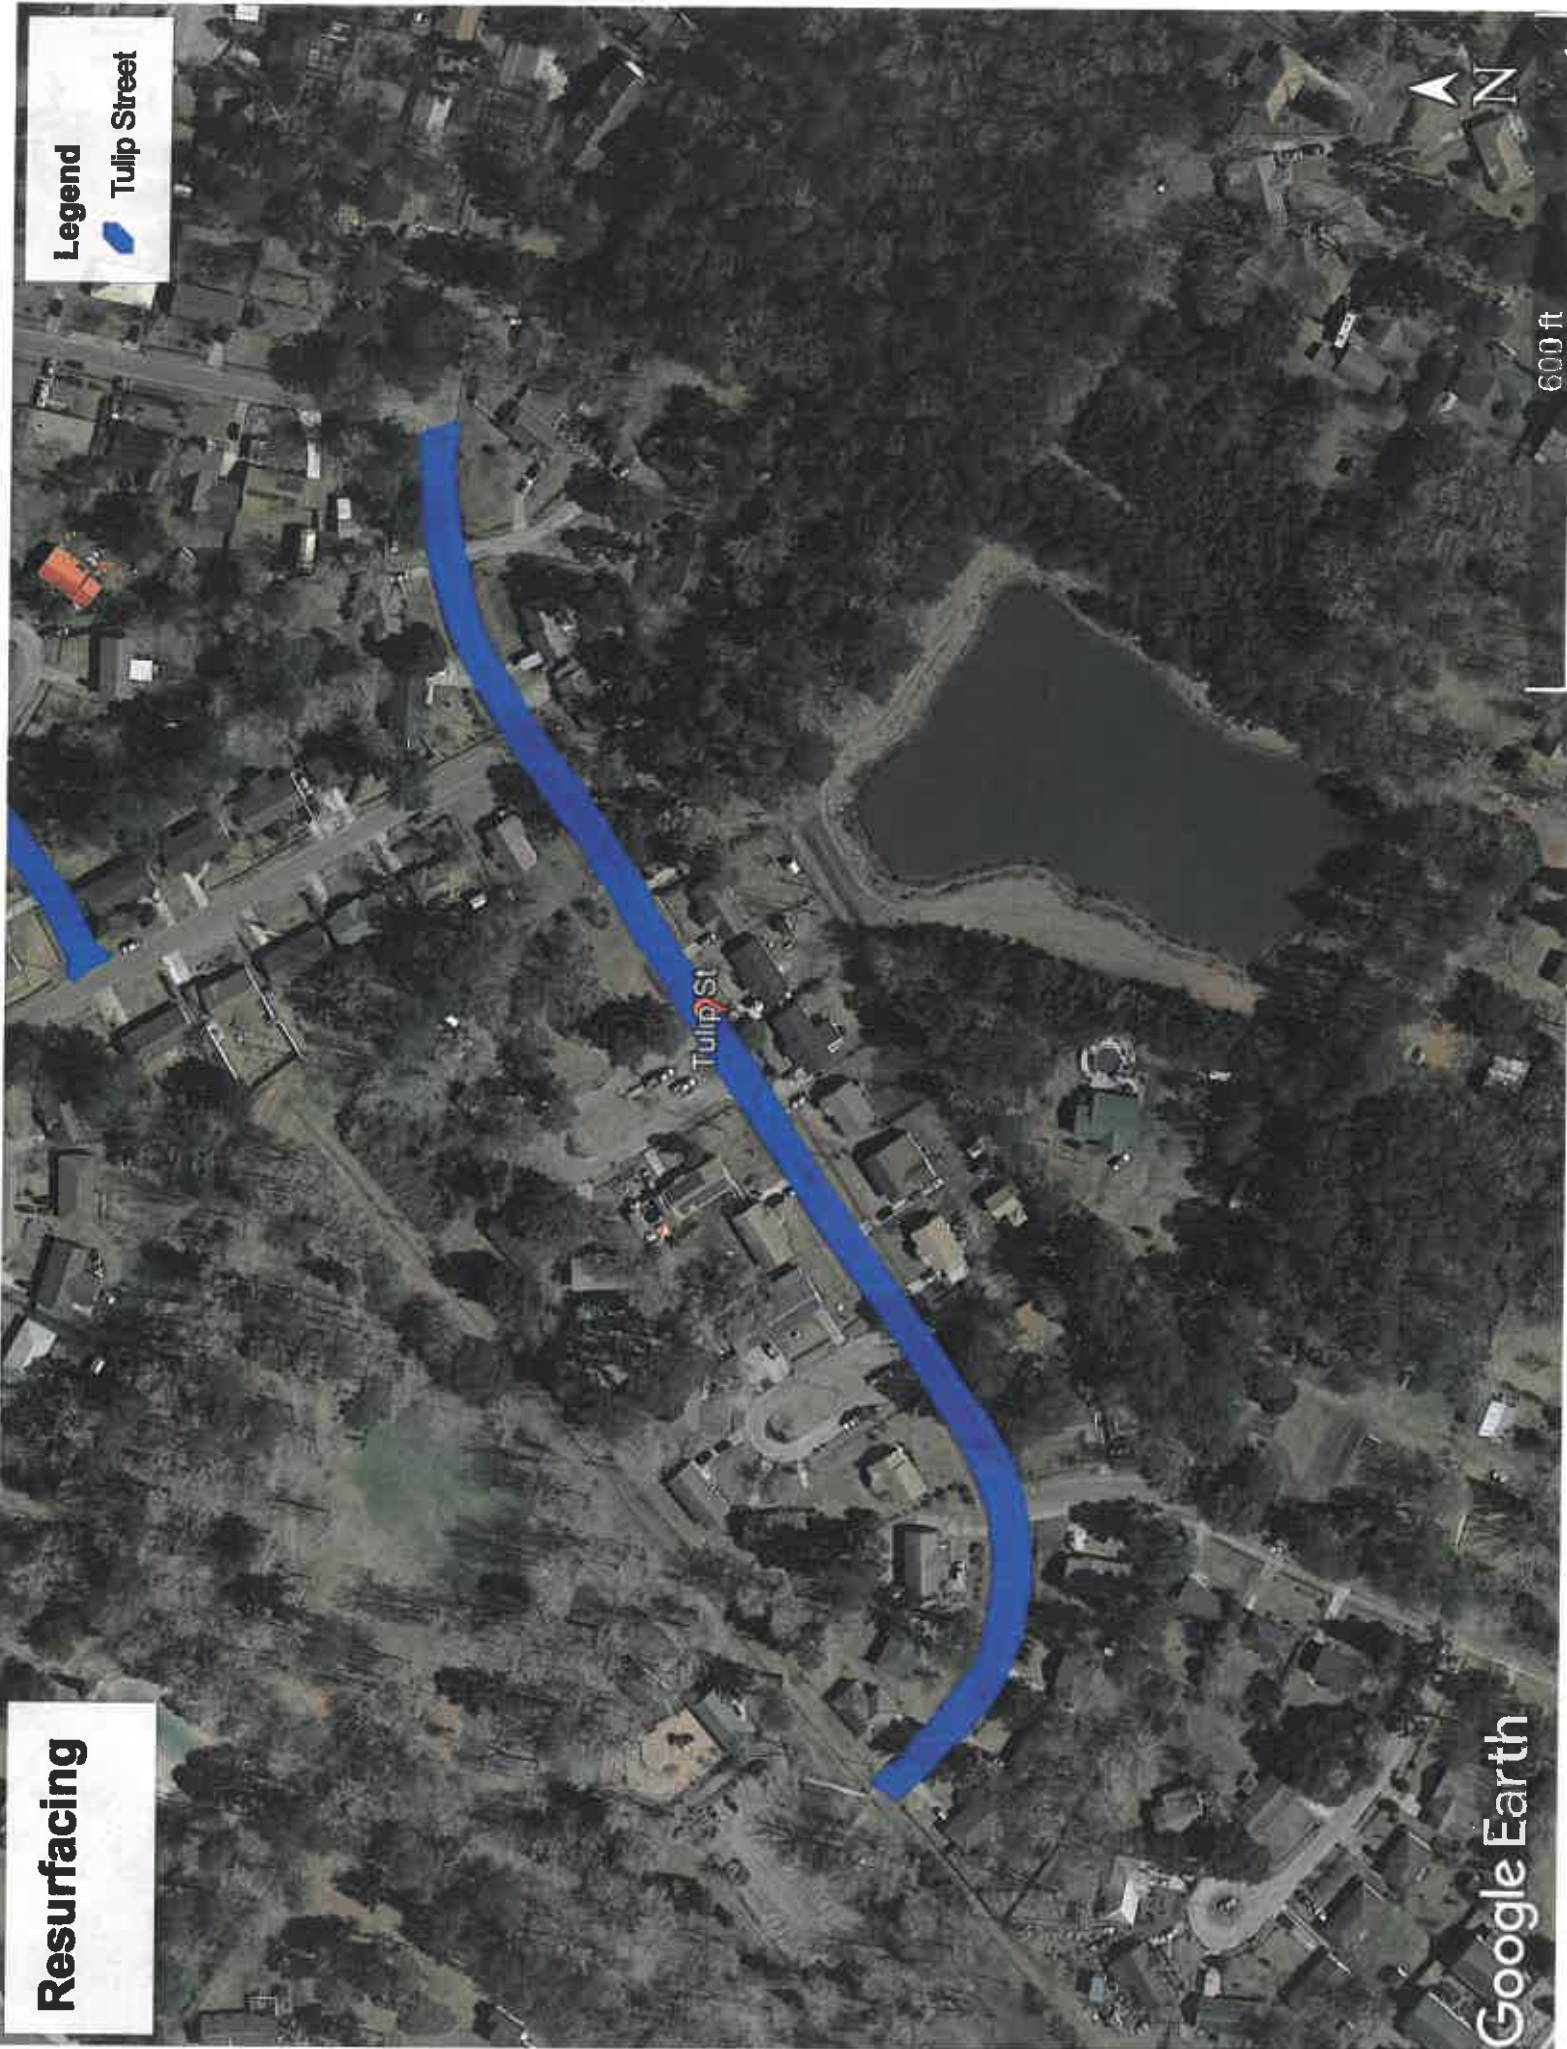

Resurfacing

Legend
Tulip Street

600 ft

Google Earth