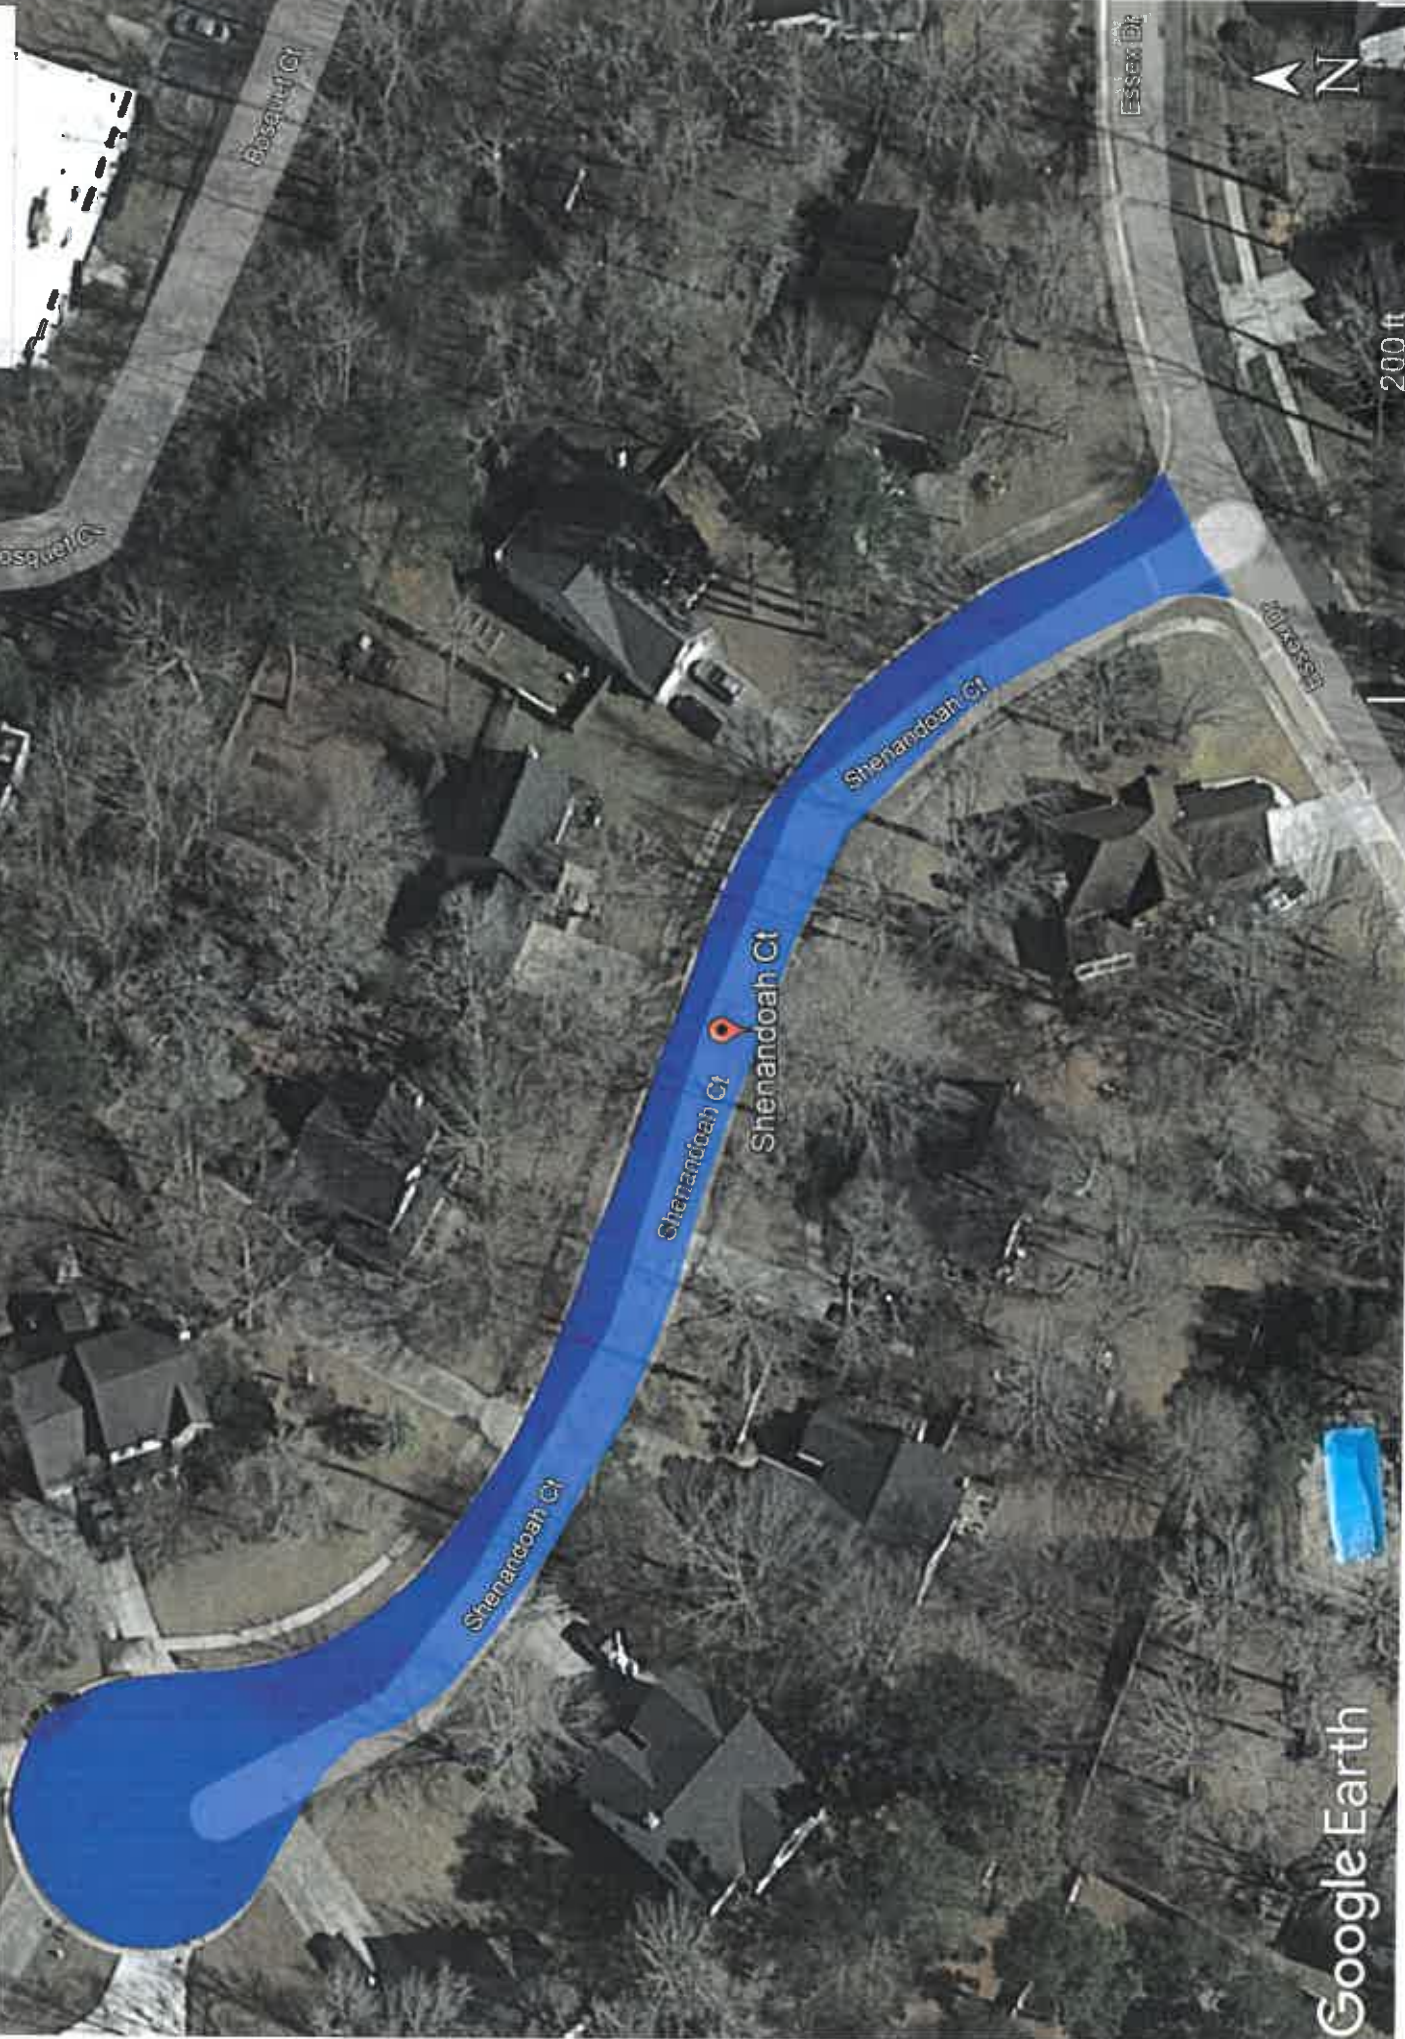

# Resurfacing

Legend  
Indigo Court

Indigo.CT

100 ft

Google Earth

# Resurfacing

Legend

Merrweather Court

Merrweather Ct

Google Earth

200 ft

## Legend

Shenandoah Court