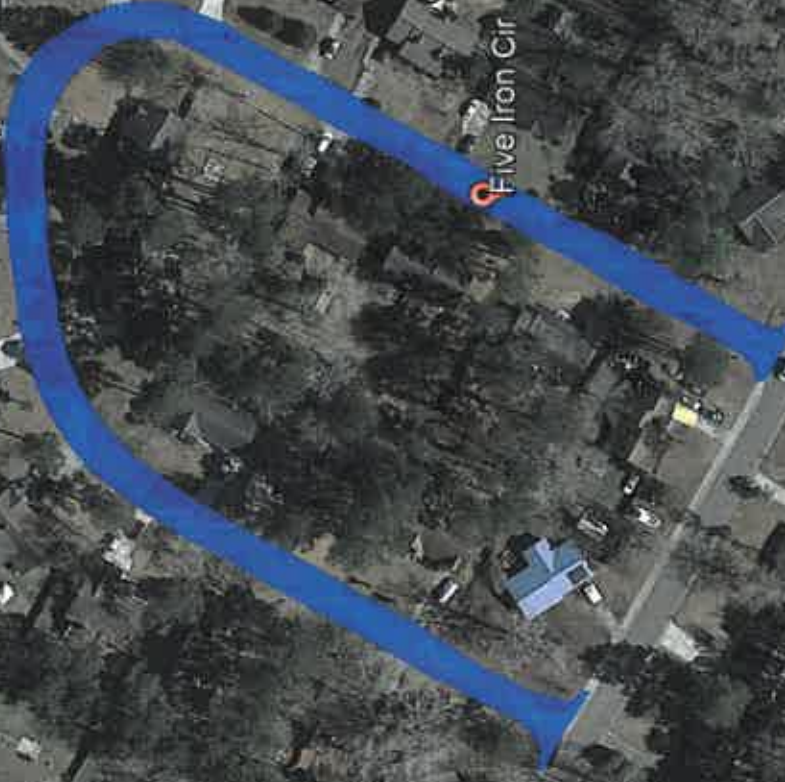

# Resurfacing

Legend  
Skidaway Rd

Google Earth

200 ft

# Resurfacing

Legend  
Five Iron Circle

Google Earth

500 ft

Five Iron Cir