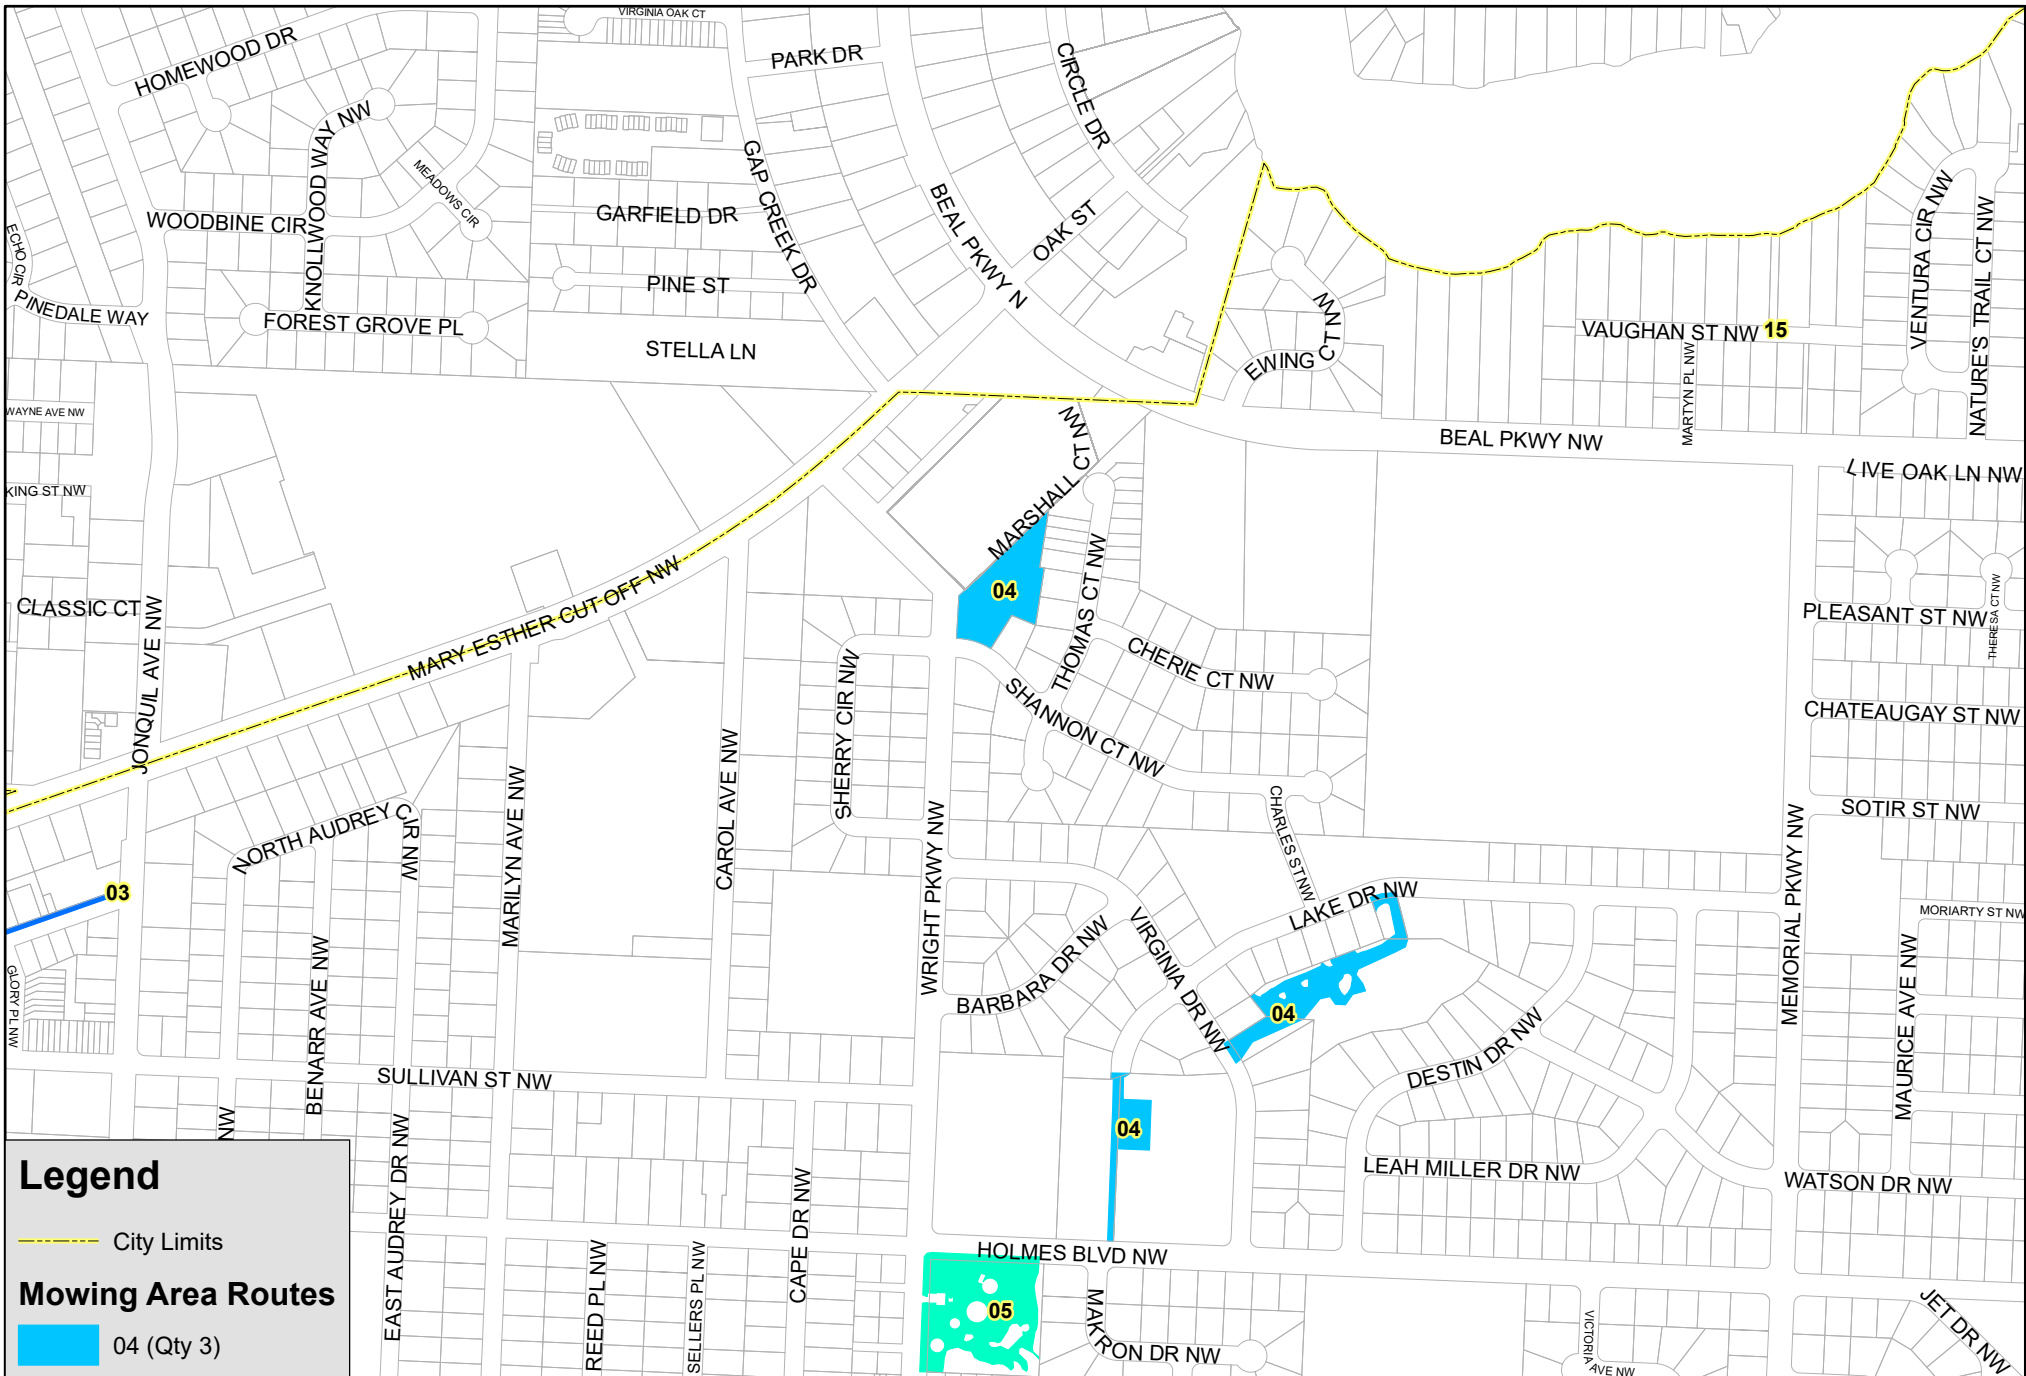

Legend

- City Limits
- Mowing Area Routes**
- 01 (Qty 4)

ROUTE 01A GRASS CUTTING AREAS

ROUTE 01B GRASS CUTTING AREAS

ROUTE 02 GRASS CUTTING AREAS

ROUTE 03A GRASS CUTTING AREAS

ROUTE 04 GRASS CUTTING AREAS

ROUTE 05A GRASS CUTTING AREAS

ROUTE 05B GRASS CUTTING AREAS

ROUTE 06A GRASS CUTTING AREAS

ROUTE 06B GRASS CUTTING AREAS

Legend

--- City Limits

ROUTE 06C GRASS CUTTING AREAS

ROUTE 07A GRASS CUTTING AREAS

ROUTE 07B GRASS CUTTING AREAS

ROUTE 08A GRASS CUTTING AREAS

ROUTE 08B GRASS CUTTING AREAS

ROUTE 09A GRASS CUTTING AREAS

ROUTE 09C GRASS CUTTING AREAS

ROUTE 11 GRASS CUTTING AREAS

ROUTE 12 GRASS CUTTING AREAS

Legend

- City Limits
- Mowing Area Routes**
- 13 (Qty 2)

ROUTE 15 GRASS CUTTING AREAS