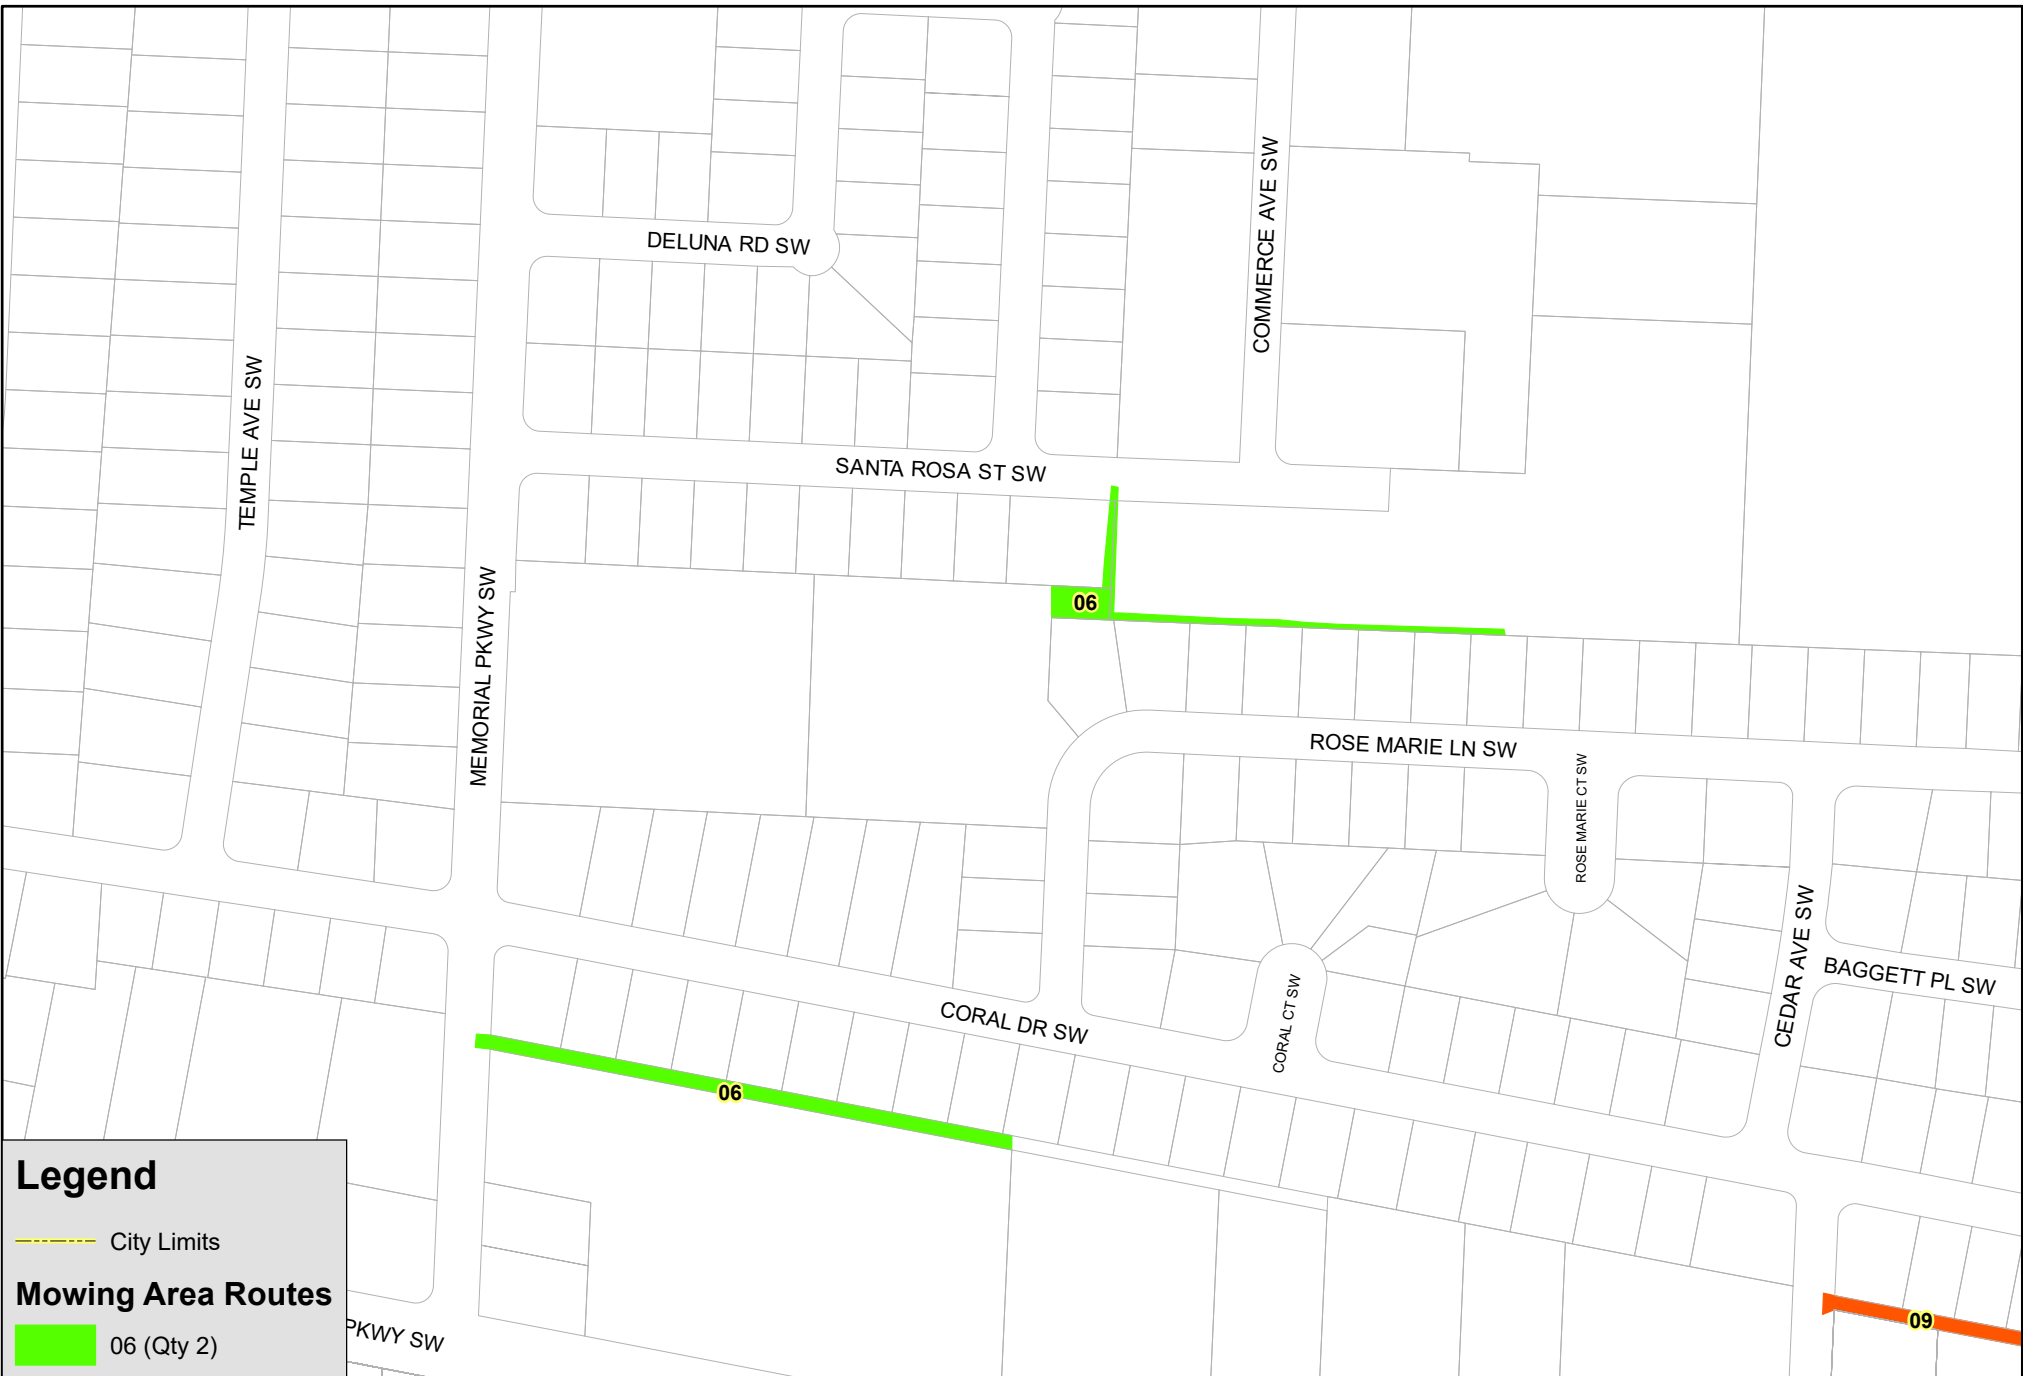

Legend

- City Limits
- Mowing Area Routes**
- 01 (Qty 4)

ROUTE 01A GRASS CUTTING AREAS

ROUTE 01B GRASS CUTTING AREAS

ROUTE 02 GRASS CUTTING AREAS

ROUTE 03A GRASS CUTTING AREAS

ROUTE 04 GRASS CUTTING AREAS

ROUTE 05A GRASS CUTTING AREAS

ROUTE 05B GRASS CUTTING AREAS

ROUTE 06A GRASS CUTTING AREAS

ROUTE 06B GRASS CUTTING AREAS

Legend

--- City Limits

ROUTE 06C GRASS CUTTING AREAS

ROUTE 07A GRASS CUTTING AREAS

ROUTE 07B GRASS CUTTING AREAS

ROUTE 08A GRASS CUTTING AREAS

ROUTE 08B GRASS CUTTING AREAS

ROUTE 09A GRASS CUTTING AREAS

ROUTE 09C GRASS CUTTING AREAS

ROUTE 11 GRASS CUTTING AREAS

ROUTE 12 GRASS CUTTING AREAS

Legend

- City Limits
- Mowing Area Routes**
- 13 (Qty 2)

ROUTE 15 GRASS CUTTING AREAS