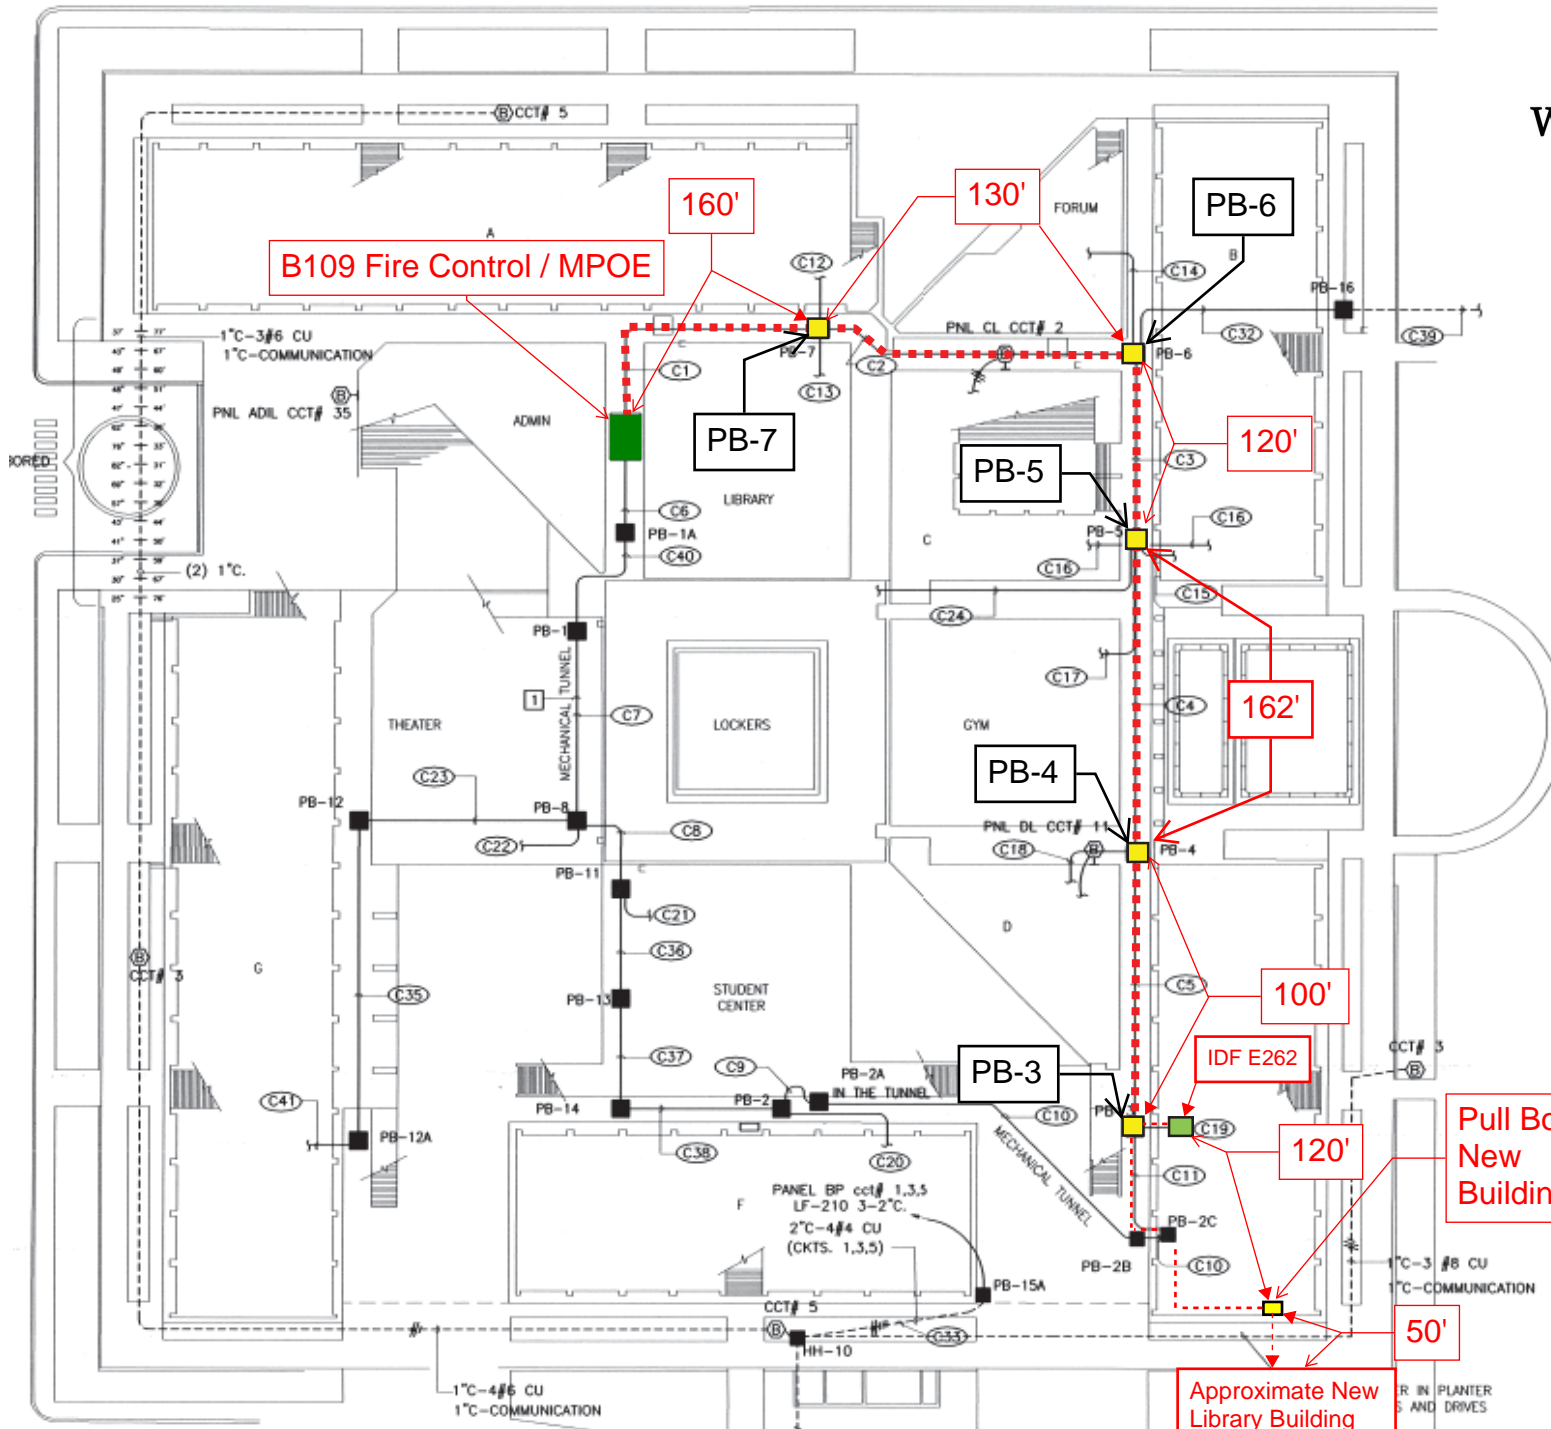

○ ○ ○ ○  
 364 365 366 367

○ ○ ○ ○  
 371 370 369 368

TO PB-6

SOUTH

W  
E  
S  
T

UNSPECIFIED  
 DESTINATION  
 NOT WITHIN  
 SURVEY  
 SCOPE

UNSPECIFIED  
 DESTINATION  
 NOT WITHIN  
 SURVEY  
 SCOPE

E  
A  
S  
T

NORTH

E 262

SOUTH

WEST

EAST

Junction Box

IDF/MDF

B109 Fire Control / MPOE

100'

IDF E262

120'

Pull Box to New Building

50'

Approximate New Library Building Location

POWER 208V

MPOE