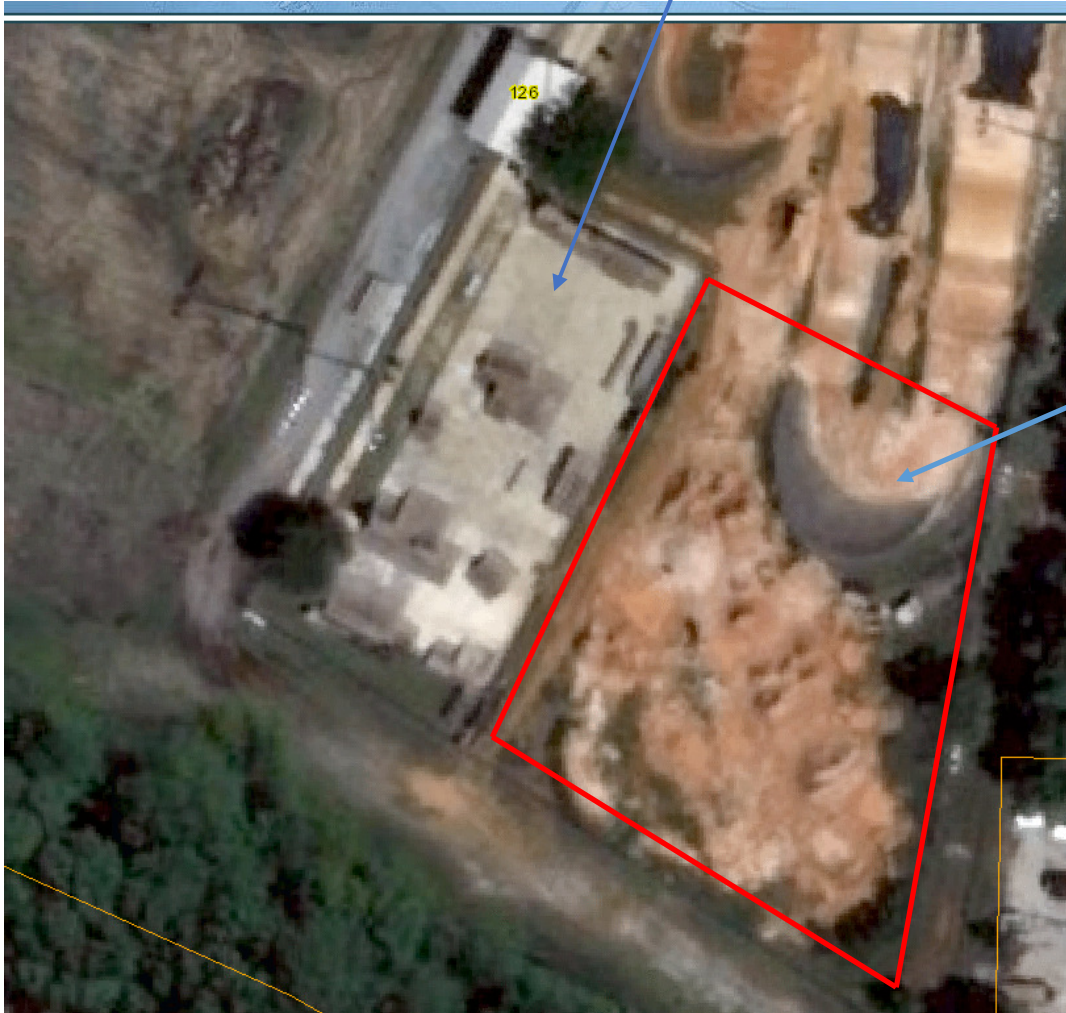

City of FWB Skate/Bike Park

Existing Skate Park Layout (150' Length x 60' Width)

Phase 2 Area

North Side 100'

South Side 150'

East Side 150'

West Side 150'