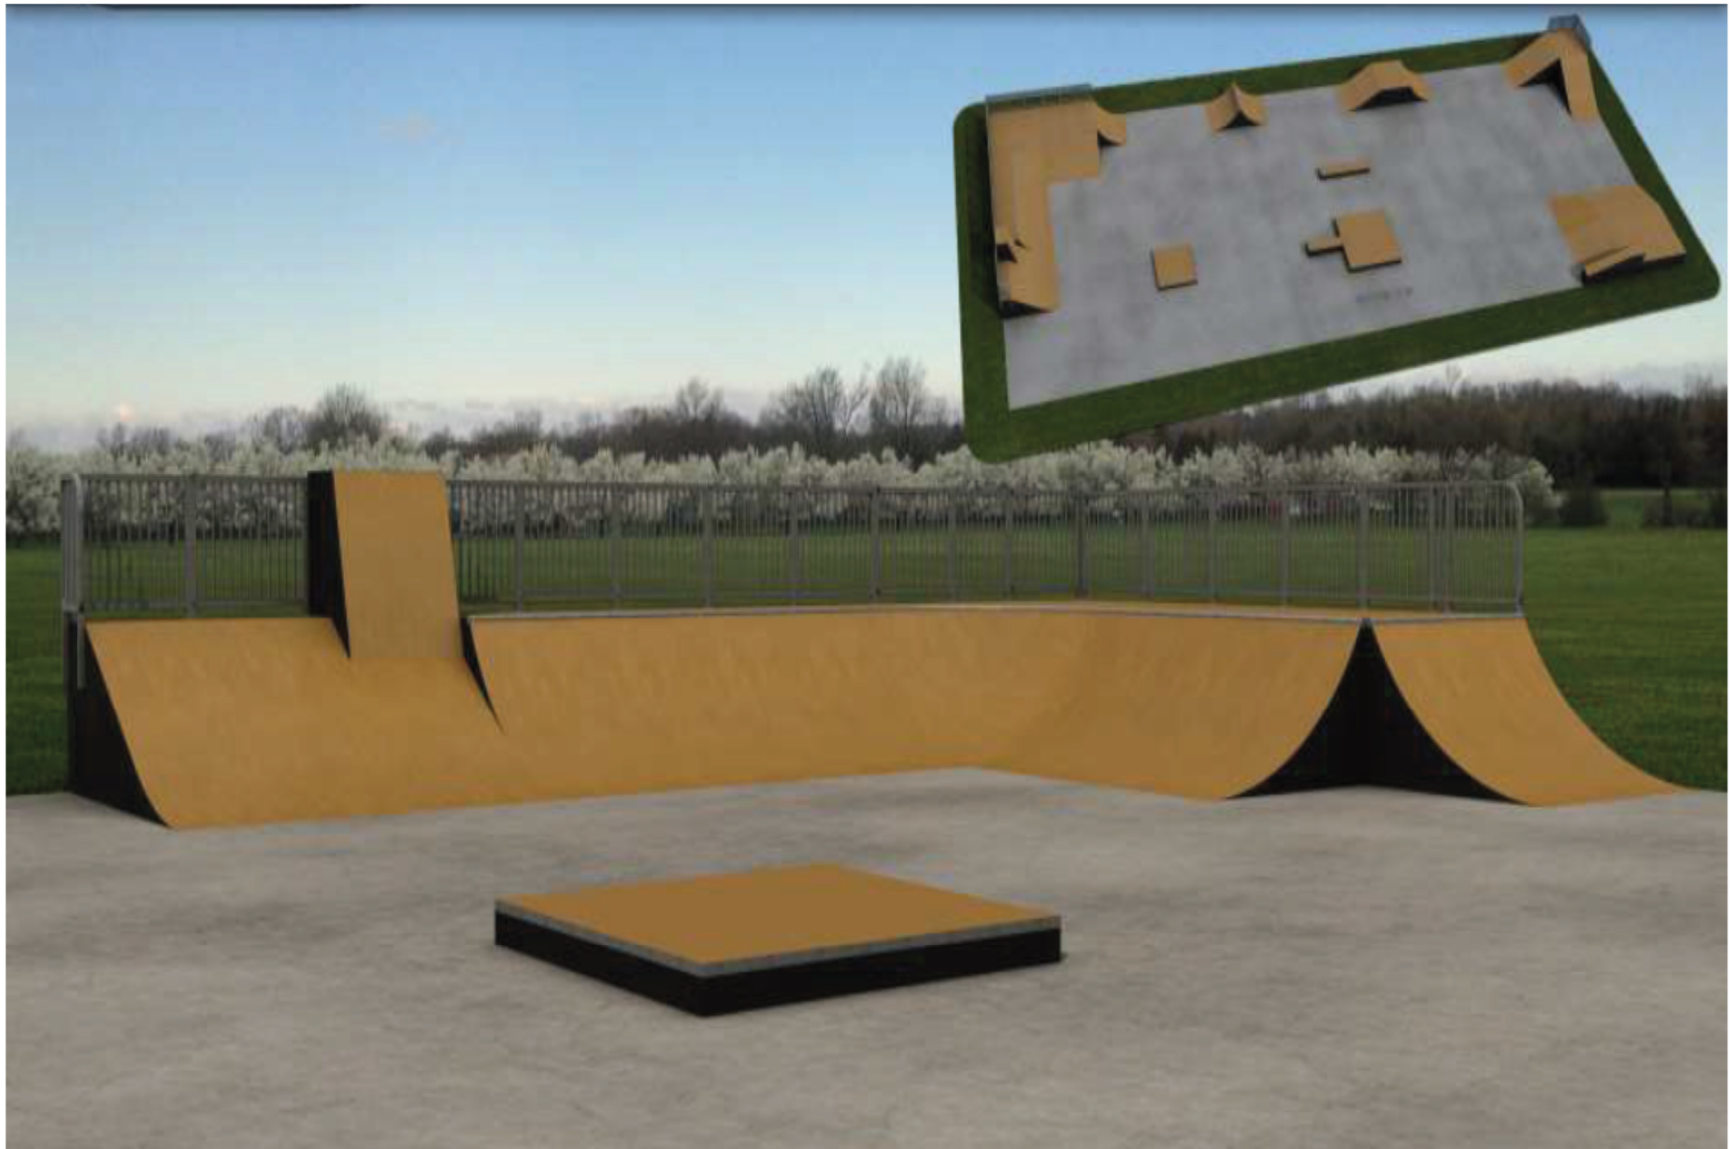

City of FWB Skate/Bike Park

Existing Skate Park Layout (150' Length x 60' Width)

Phase 2 Area

North Side 100'

South Side 150'

East Side 150'

West Side 150'