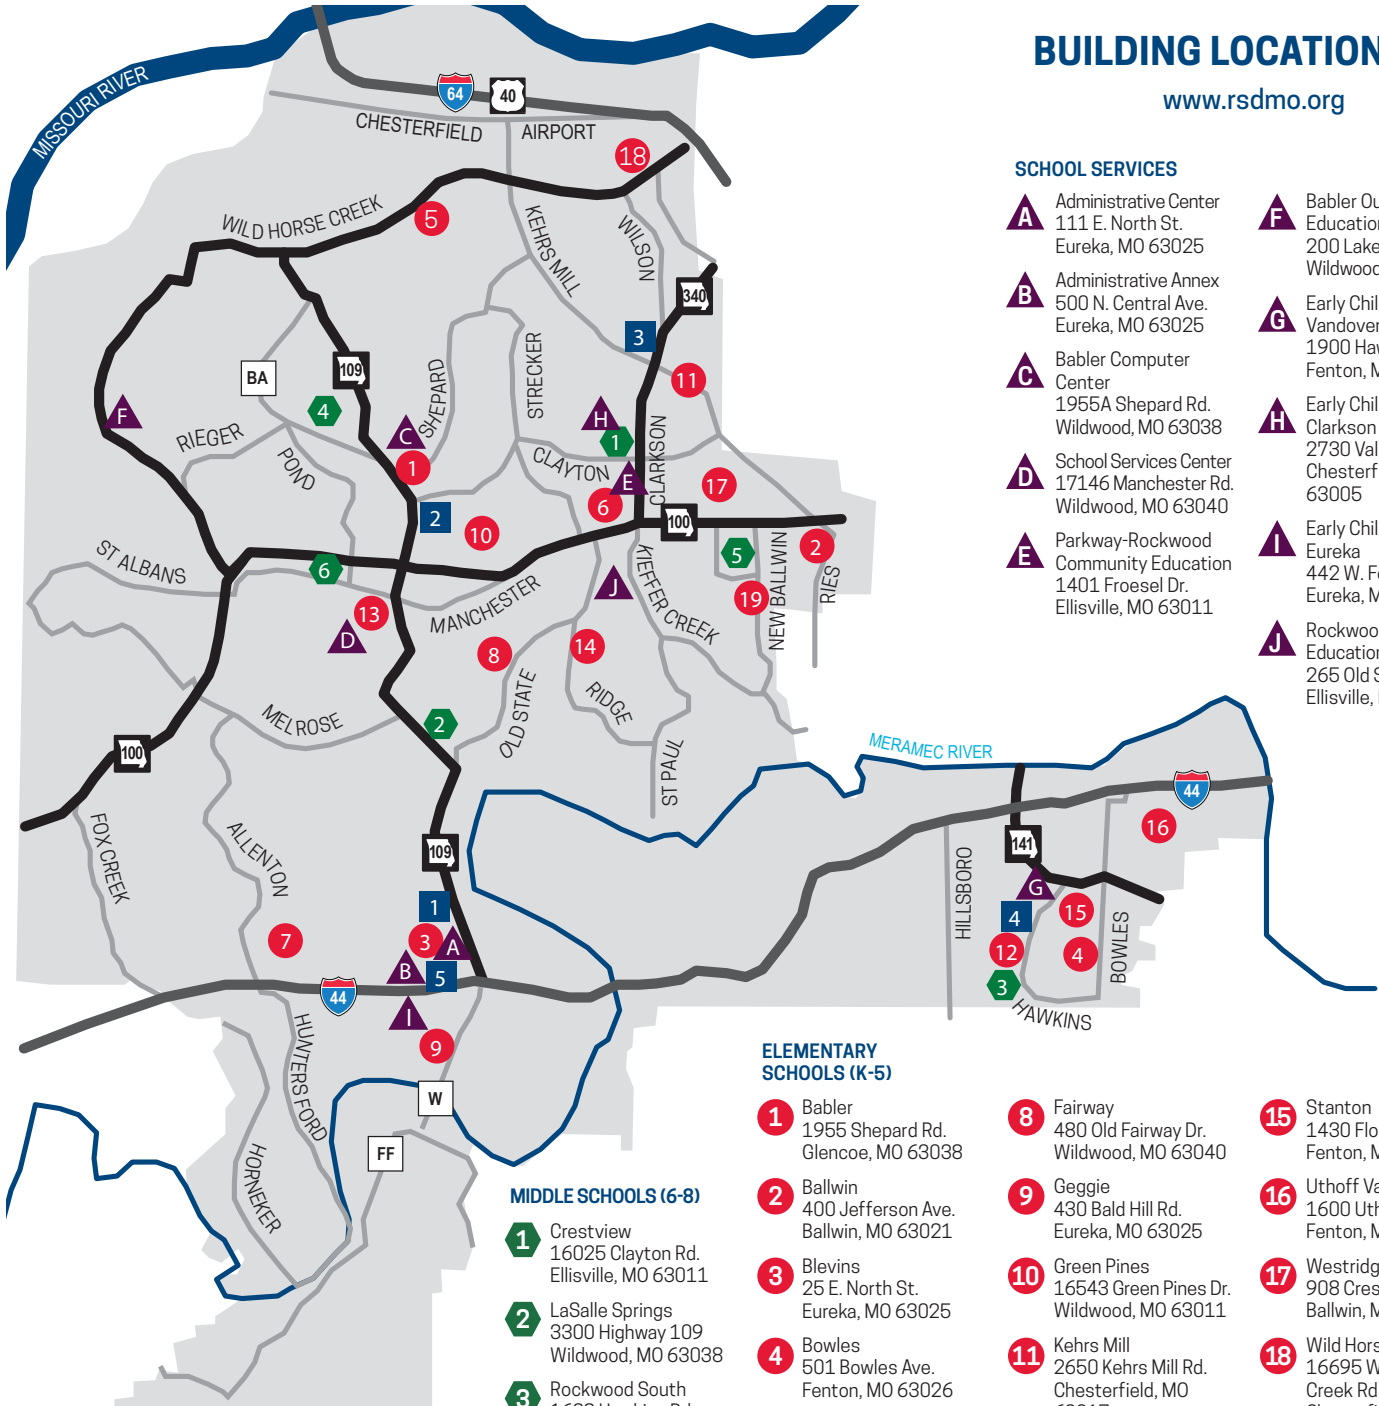

ROCKWOOD SCHOOL DISTRICT

BUILDING LOCATION MAP

www.rsdmo.org

SCHOOL SERVICES

- | | |
|---|---|
| A Administrative Center
111 E. North St.
Eureka, MO 63025 | F Babler Outdoor Education Center
200 Lake Rd.
Wildwood, MO 63005 |
| B Administrative Annex
500 N. Central Ave.
Eureka, MO 63025 | G Early Childhood - Vandover
1900 Hawkins Rd.
Fenton, MO 63026 |
| C Babler Computer Center
1955A Shepard Rd.
Wildwood, MO 63038 | H Early Childhood - Clarkson Valley
2730 Valley Rd.
Chesterfield, MO 63005 |
| D School Services Center
17146 Manchester Rd.
Wildwood, MO 63040 | I Early Childhood - Eureka
442 W. Fourth St.
Eureka, MO 63025 |
| E Parkway-Rockwood Community Education
1401 Froesel Dr.
Ellisville, MO 63011 | J Rockwood Gifted Education
265 Old State Rd.
Ellisville, MO 63021 |

HIGH SCHOOLS (9-12)

- 1** Eureka
4525 Highway 109
Eureka, MO 63025
- 2** Lafayette
17050 Clayton Rd.
Wildwood, MO 63011
- 3** Marquette
2351 Clarkson Rd.
Chesterfield, MO 63017
- 4** Rockwood Summit
1780 Hawkins Rd.
Fenton, MO 63026
- 5** Individualized Learning Center
500 N. Central Ave.
Eureka, MO 63025