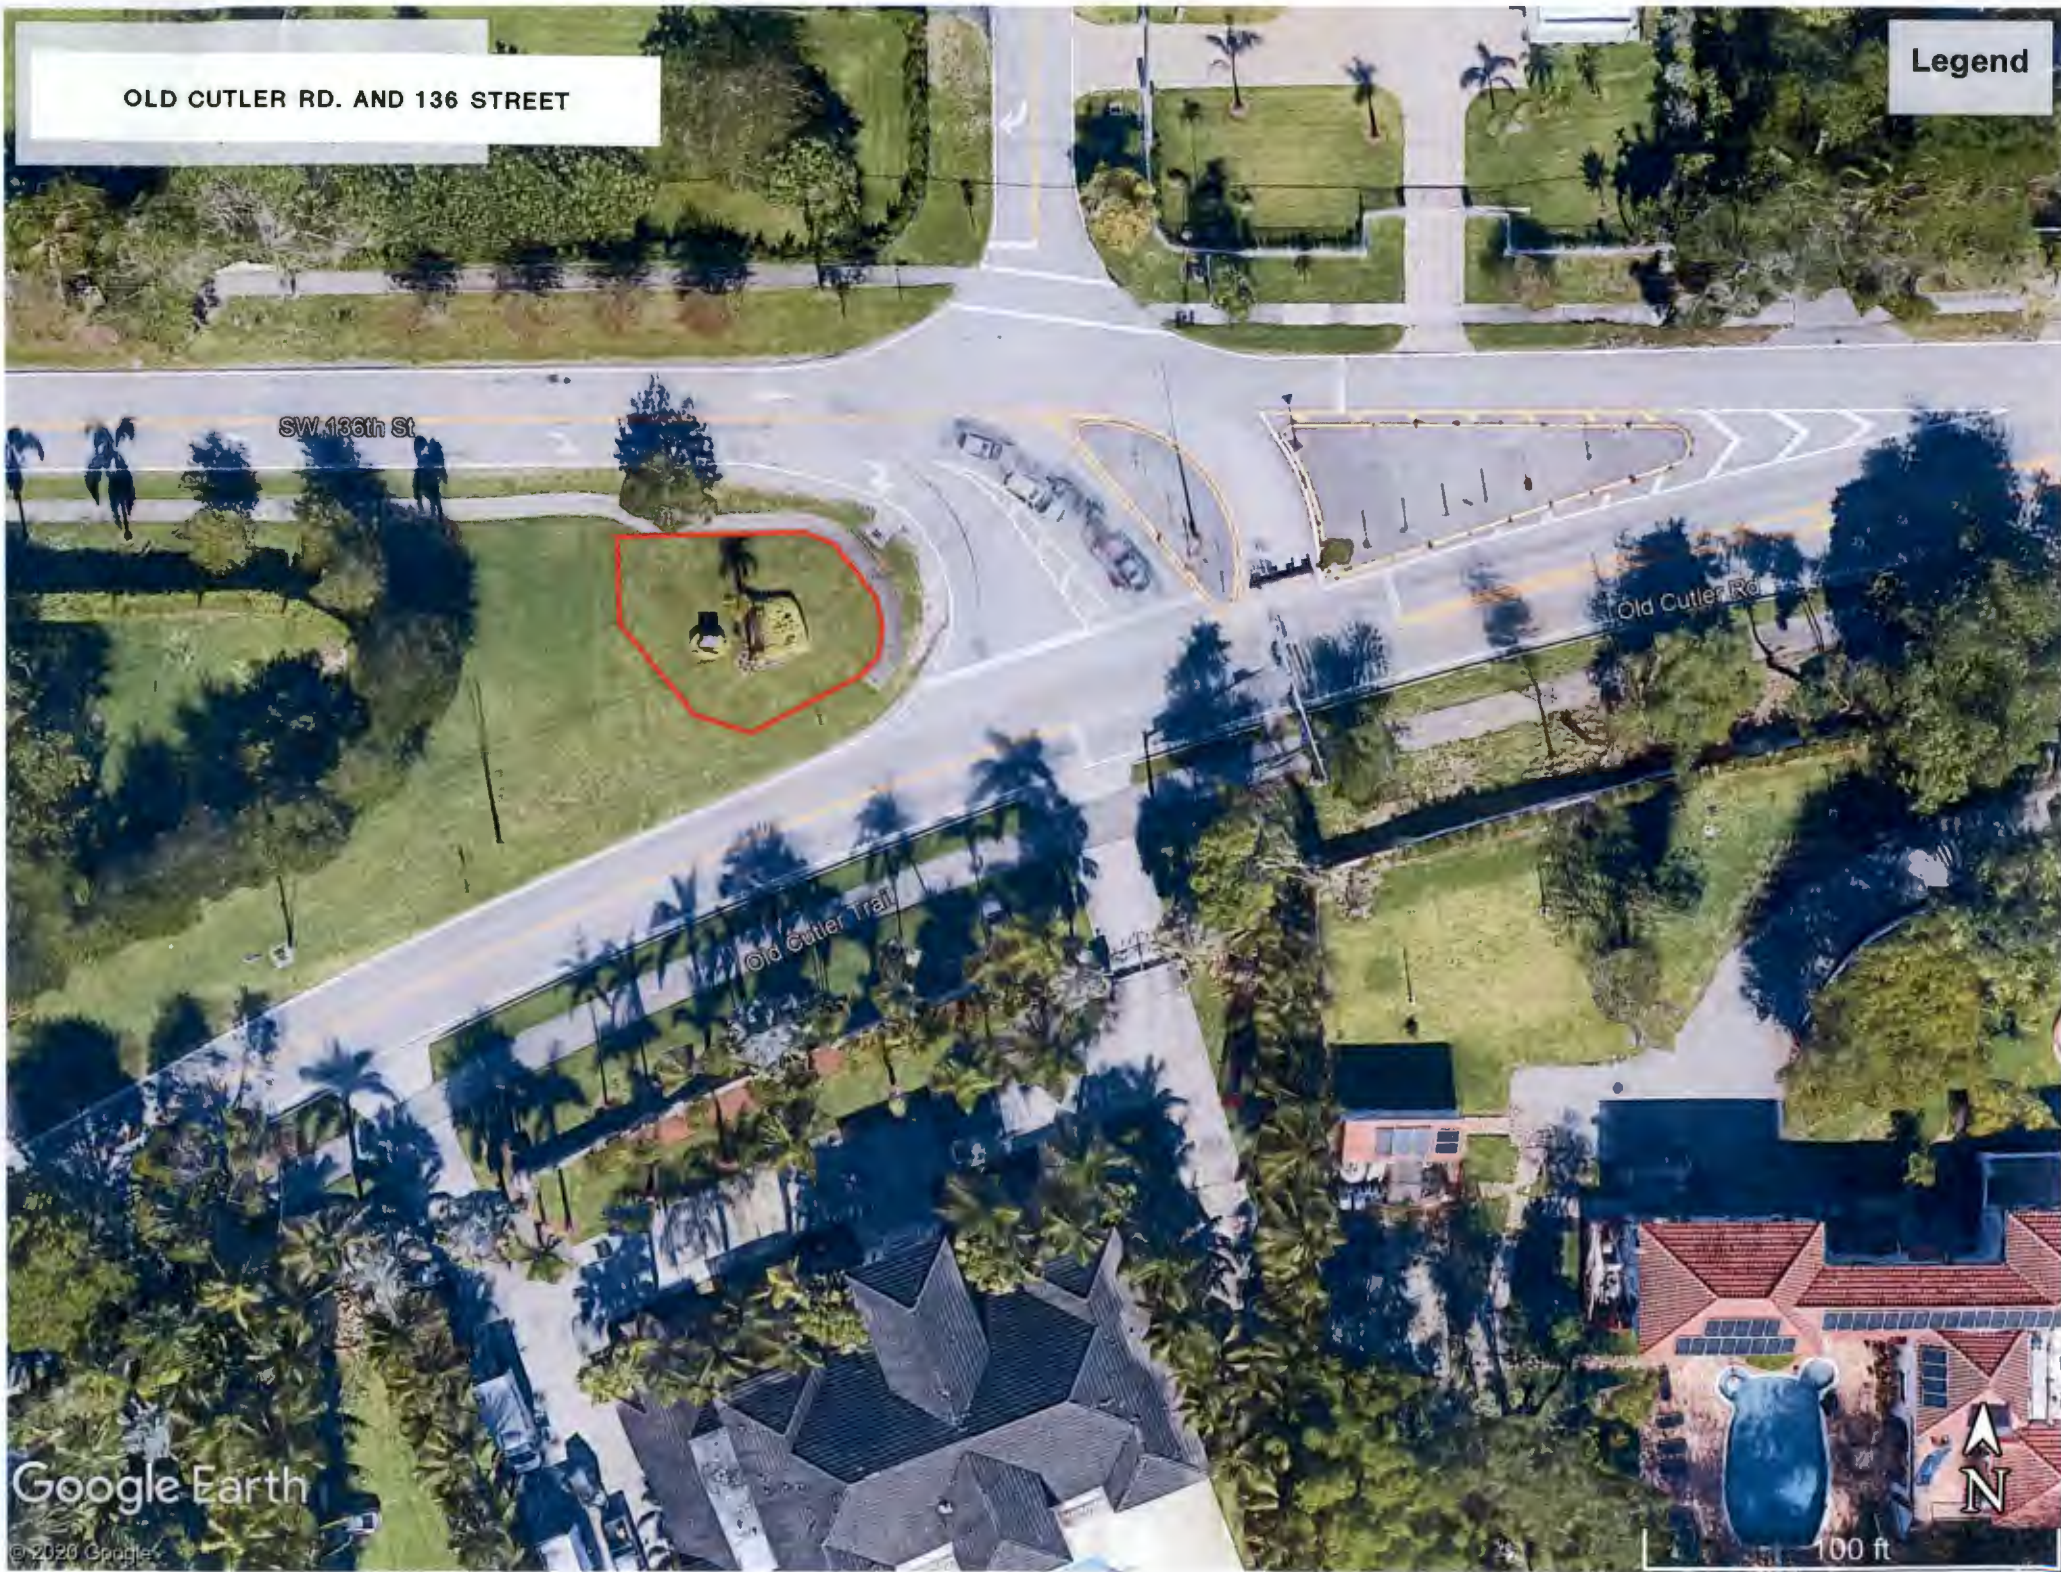

Legend

FRANJO RD. SW 97TH AVE. AND US1

OLD CUTLER RD. AND 136 STREET

Legend

SW 136th St

Old Cutler Rd

Old Cutler Trail

Google Earth

© 2020 Google

100 ft

OLD CUTLER RD. AND SW 184 STREET

Legend

Google Earth

© 2020 Google

100 ft

SW 174 STREET CHICANES

Legend

SW 172nd Terrace

SW 173rd St

SW 92nd Ct

SW 91st Ave

SW 90th Ave

St  
Google Earth

© 2020 Google

1000 ft

SW 184th Ave

Legend

SW 82ND AVE AND 160 ST TRAFFIC CIRCLE

Google Earth

© 2020 Google

100 ft

SW 82ND AVE AND 168 ST TRAFFIC CIRCLE