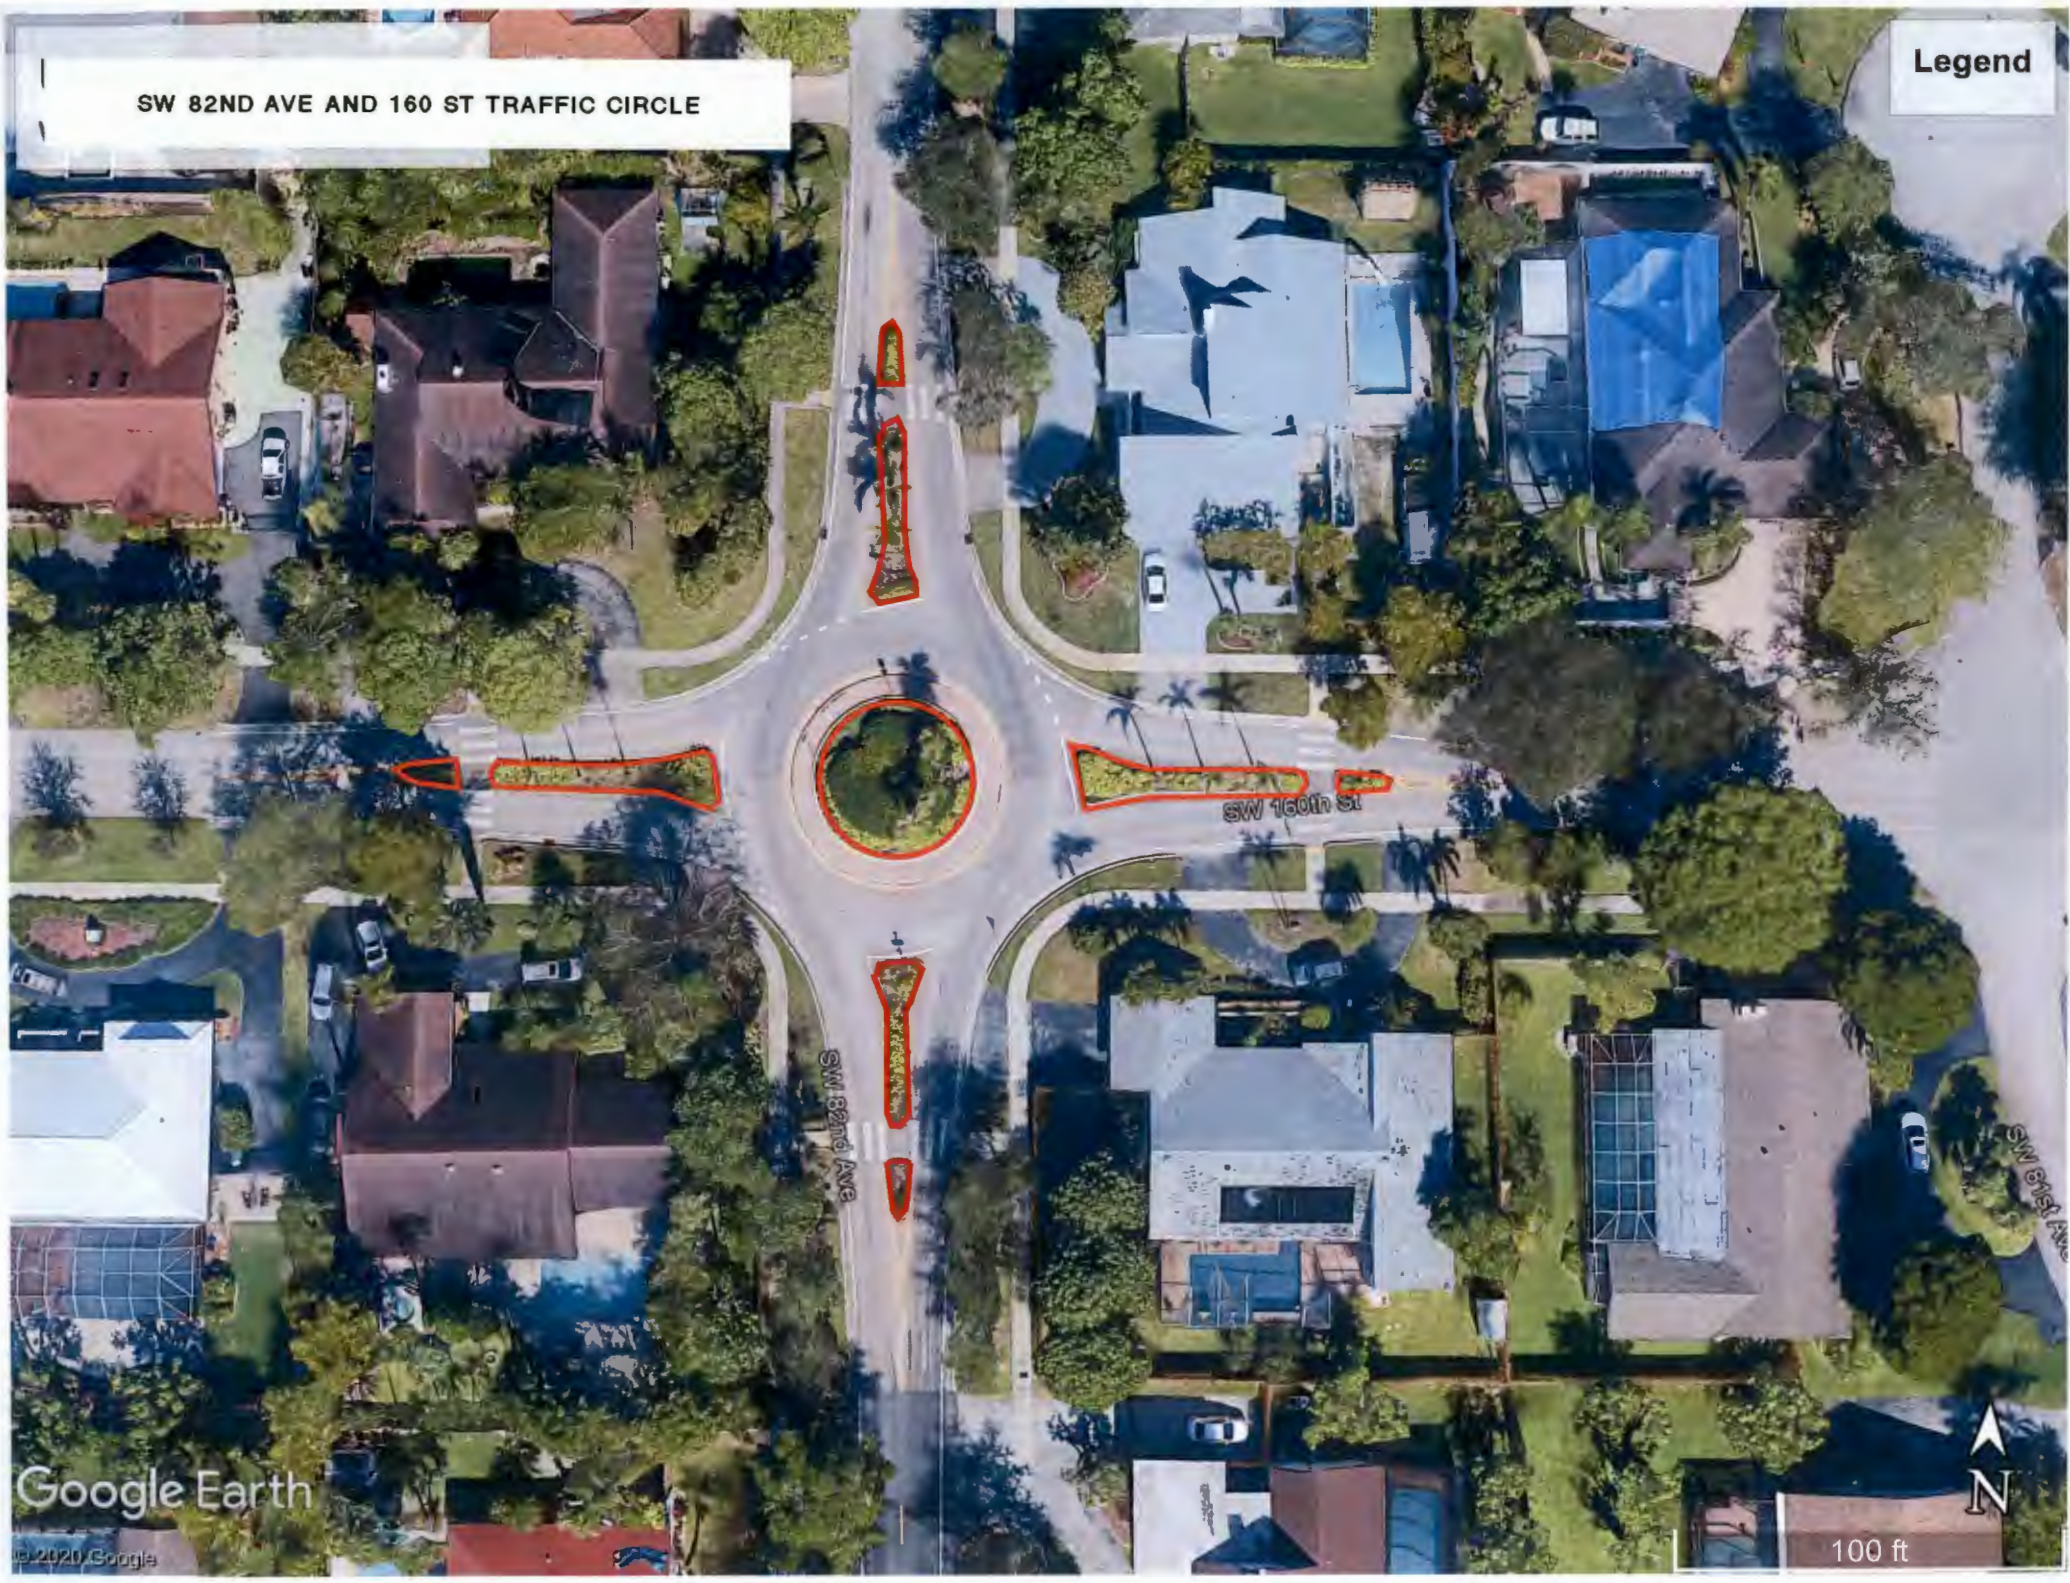

© 2020 Google

100 ft

OLD CUTLER RD. AND SW 184 STREET

Legend

Google Earth

© 2020 Google

100 ft

SW 174 STREET CHICANES

1000 ft

SW 184th Ave

Legend

SW 82ND AVE AND 160 ST TRAFFIC CIRCLE

Google Earth

© 2020 Google

100 ft

SW 82ND AVE AND 168 ST TRAFFIC CIRCLE

Legend

SW 168th St

SW 82nd Ave

SW 81st Ct

Google Earth

© 2020 Google

100 ft

Legend

SW 87TH AVE AND 168 ST TRAFFIC CIRCLE

SW 168th St

SW 87th Ave

SW 86th Ave

SW 168th St

Google Earth

© 2020 Google

300 ft