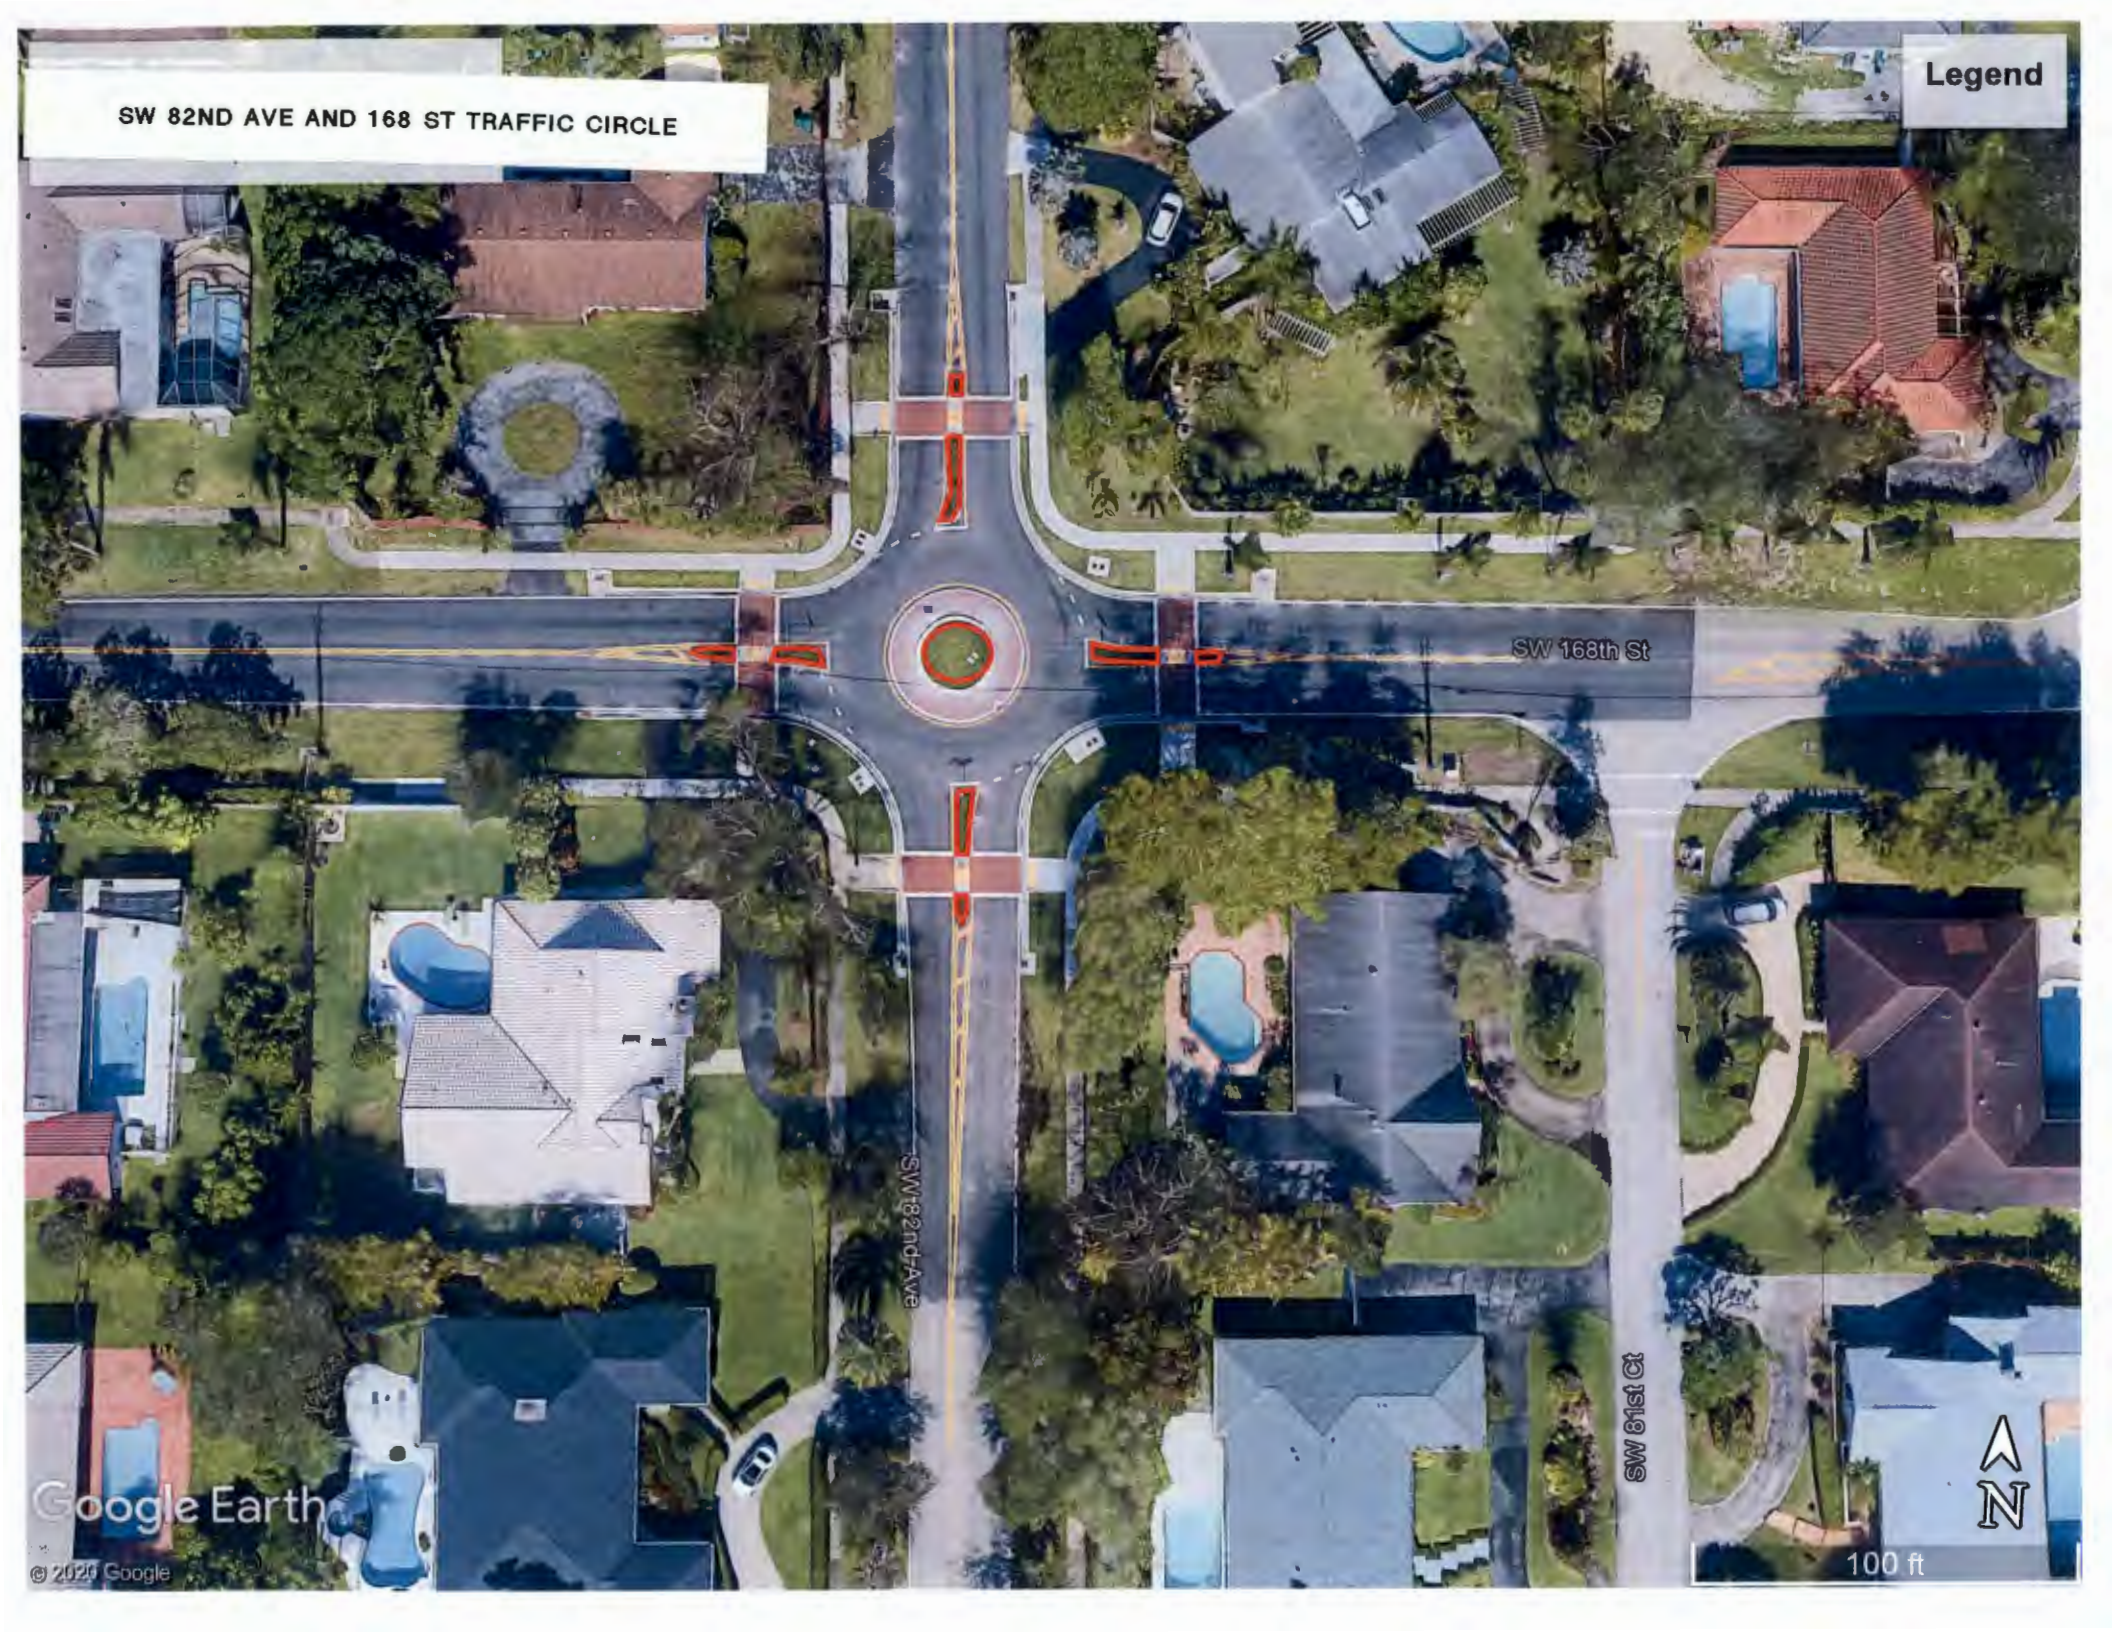

© 2020 Google

100 ft

OLD CUTLER RD. AND SW 184 STREET

Legend

Google Earth

© 2020 Google

100 ft

SW 174 STREET CHICANES

1000 ft

SW 184th Ave

Legend

SW 82ND AVE AND 160 ST TRAFFIC CIRCLE

Google Earth

© 2020 Google

100 ft

SW 82ND AVE AND 168 ST TRAFFIC CIRCLE

Legend

SW 168th St

SW 82nd Ave

SW 81st Ct

Google Earth

© 2020 Google

100 ft

Legend

SW 87TH AVE AND 168 ST TRAFFIC CIRCLE

SW 168th St

SW 87th Ave

SW 86th Ave

SW 168th St

Google Earth

© 2020 Google

300 ft