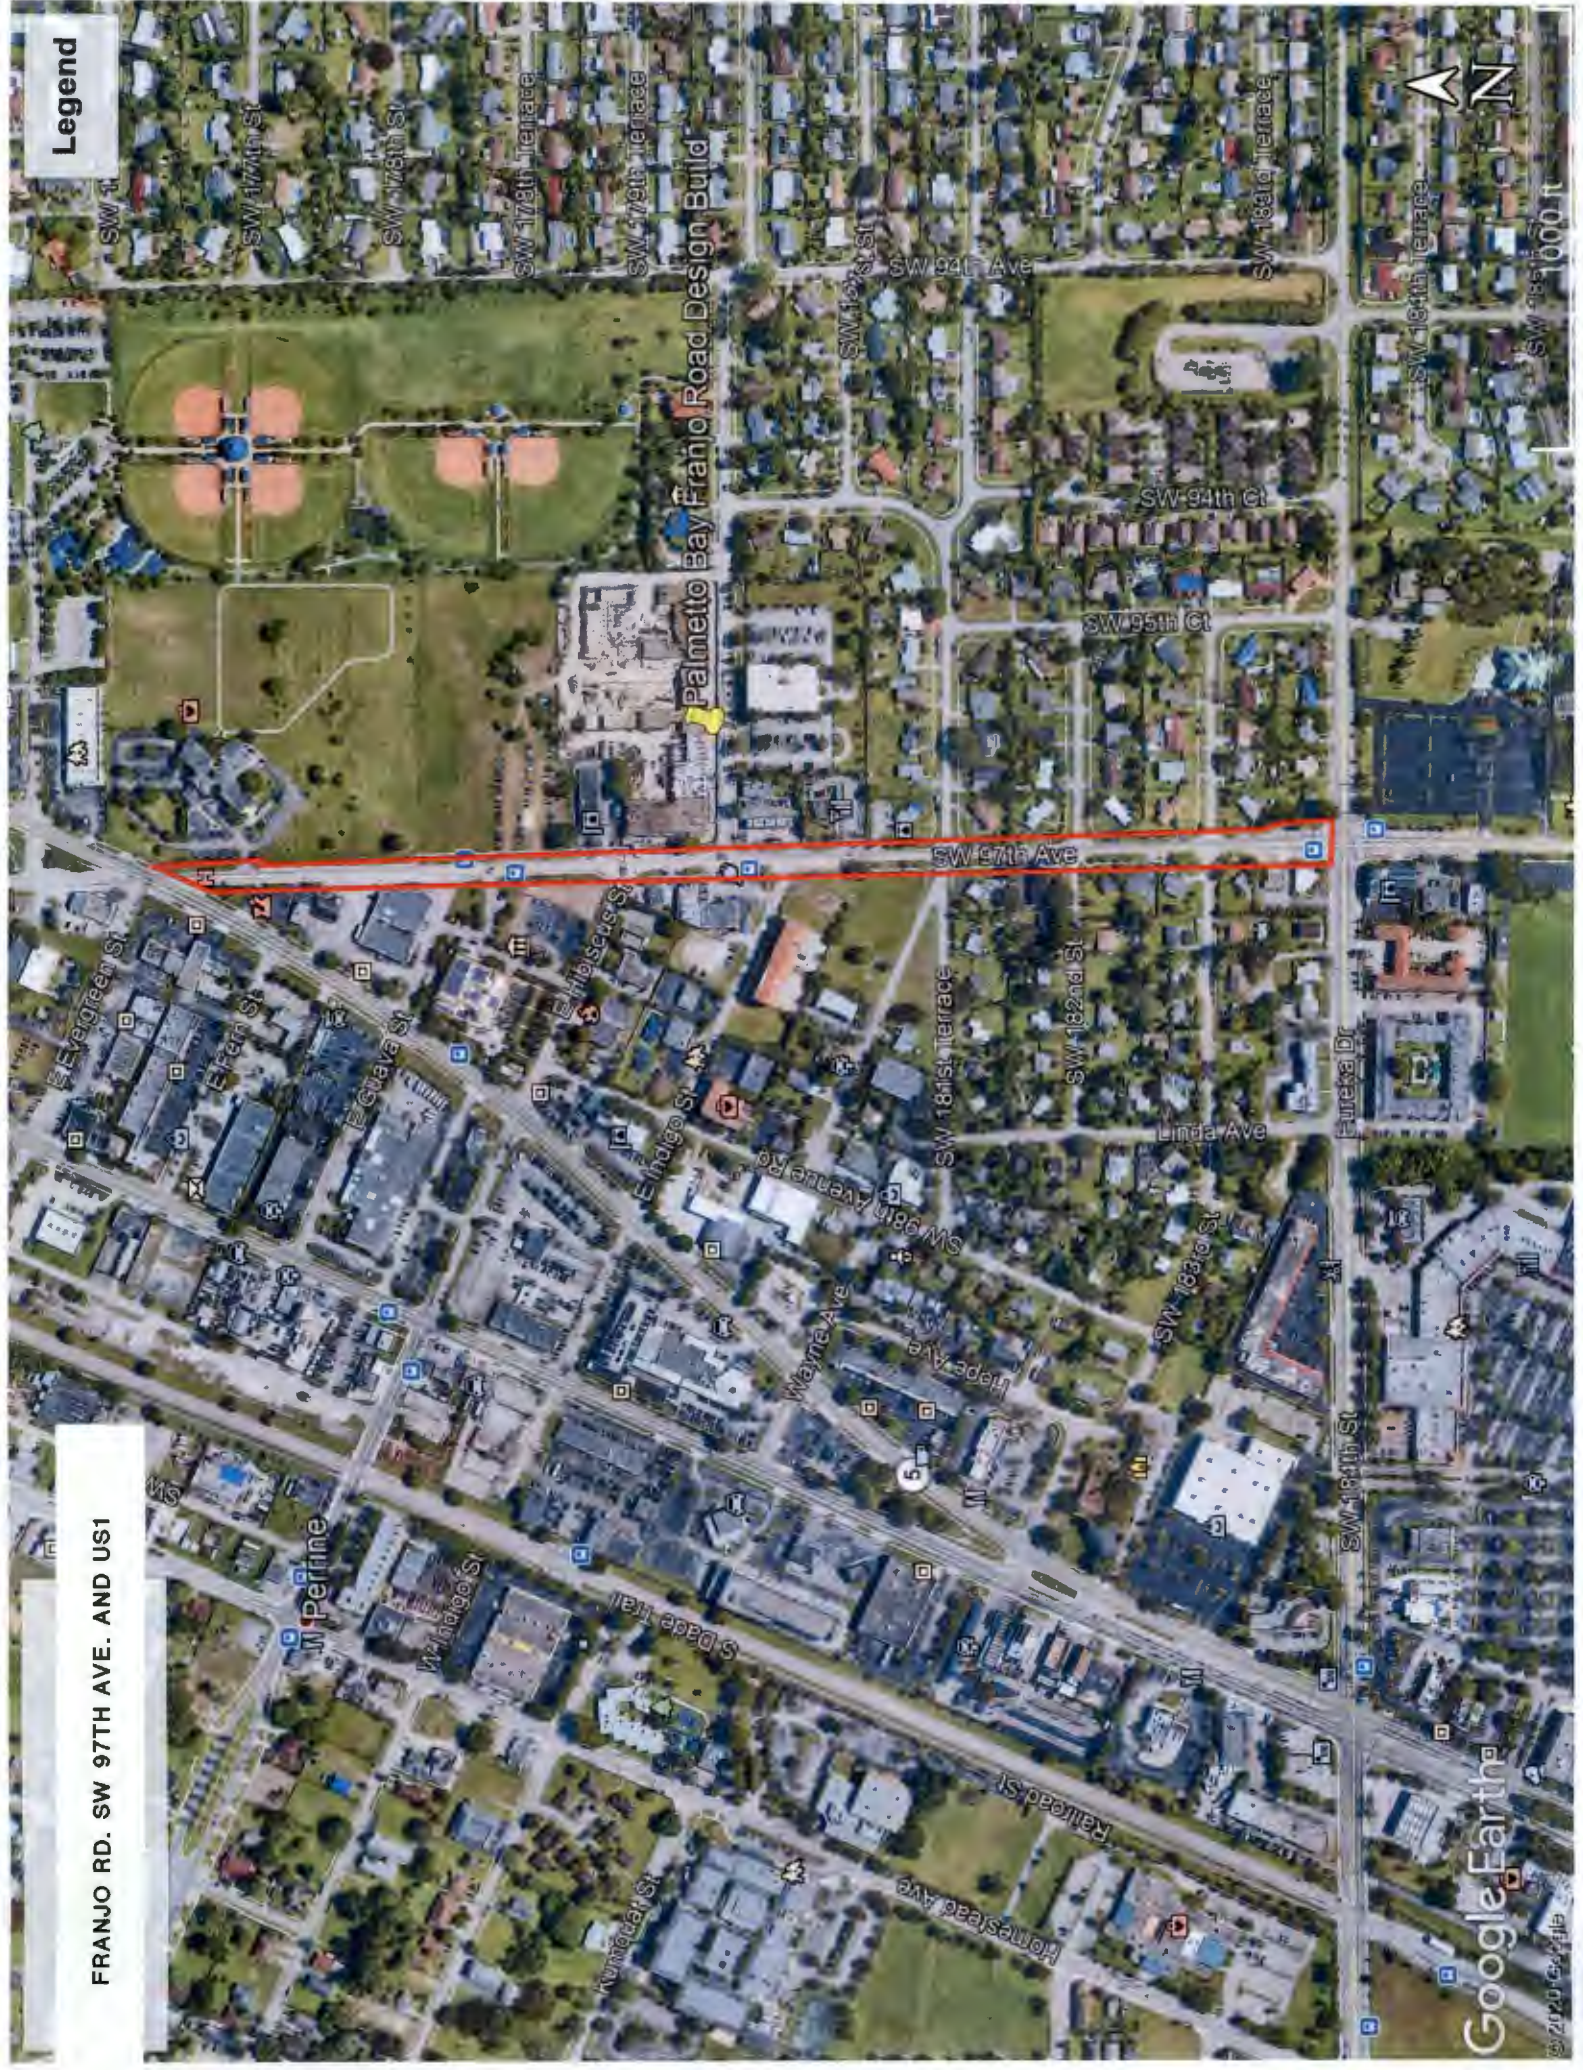

Legend

FRANJO RD. SW 97TH AVE. AND US1