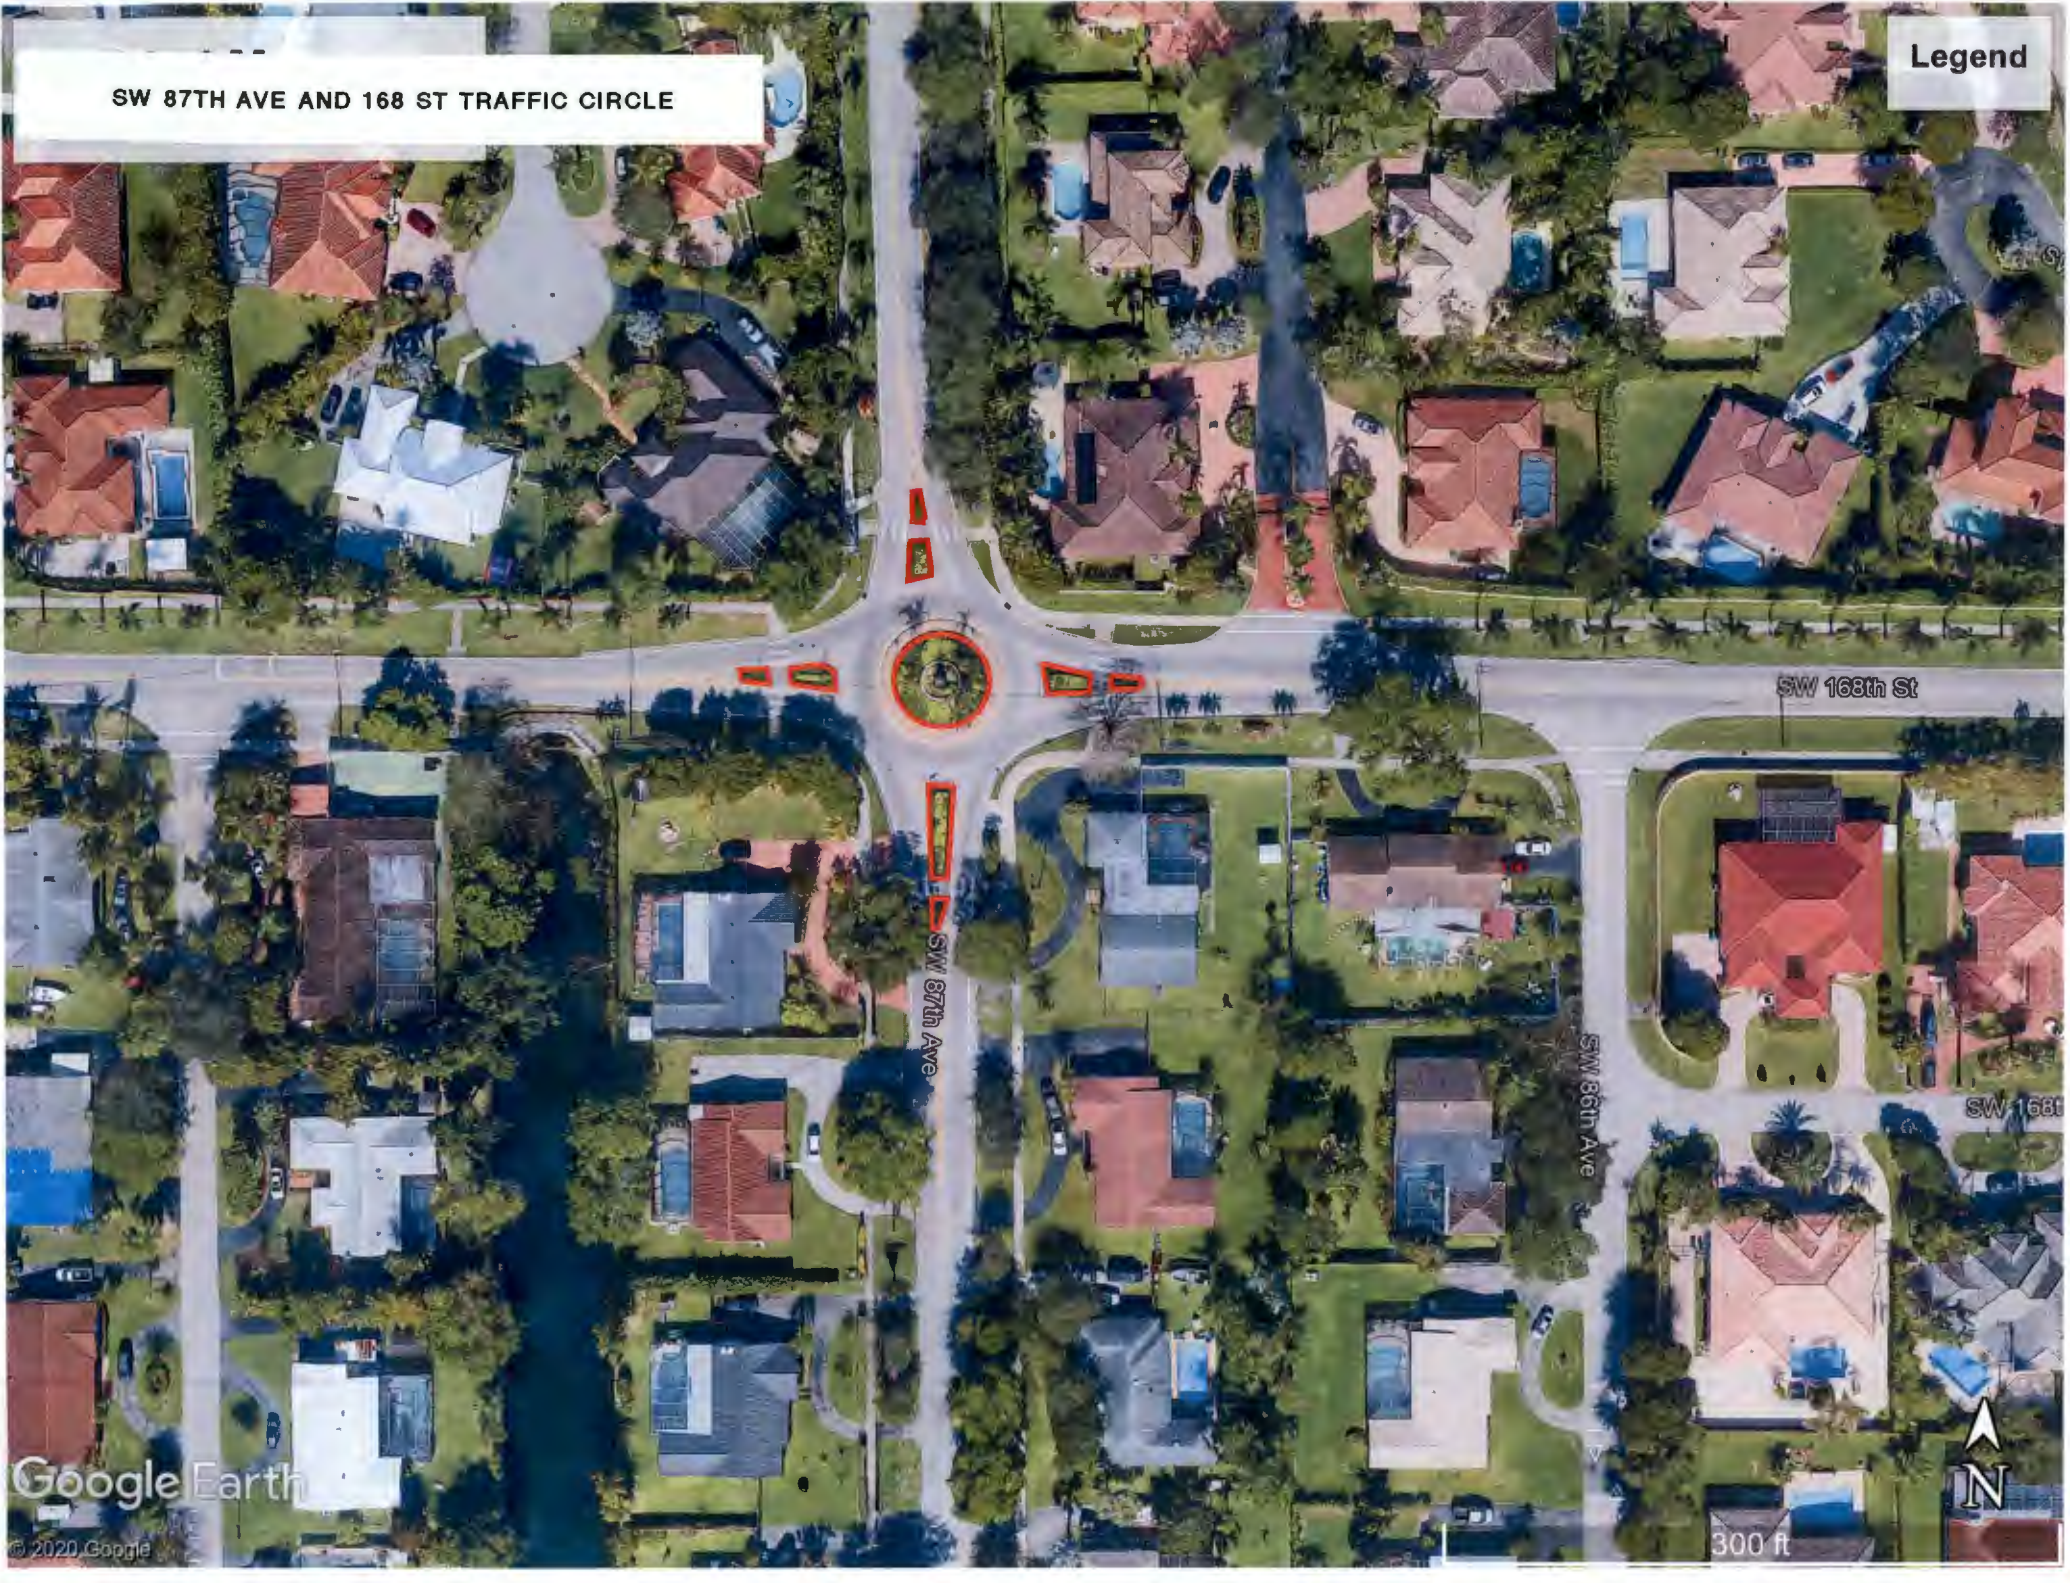

© 2020 Google

100 ft

OLD CUTLER RD. AND SW 184 STREET

Legend

Google Earth

© 2020 Google

100 ft

SW 174 STREET CHICANES

1000 ft

SW 184th Ave

Legend

SW 82ND AVE AND 160 ST TRAFFIC CIRCLE

Google Earth

© 2020 Google

100 ft

SW 82ND AVE AND 168 ST TRAFFIC CIRCLE

Legend

SW 168th St

SW 82nd Ave

SW 81st Ct

Google Earth

© 2020 Google

100 ft

Legend

SW 87TH AVE AND 168 ST TRAFFIC CIRCLE

SW 168th St

SW 87th Ave

SW 86th Ave

SW 168th St

Google Earth

© 2020 Google

300 ft