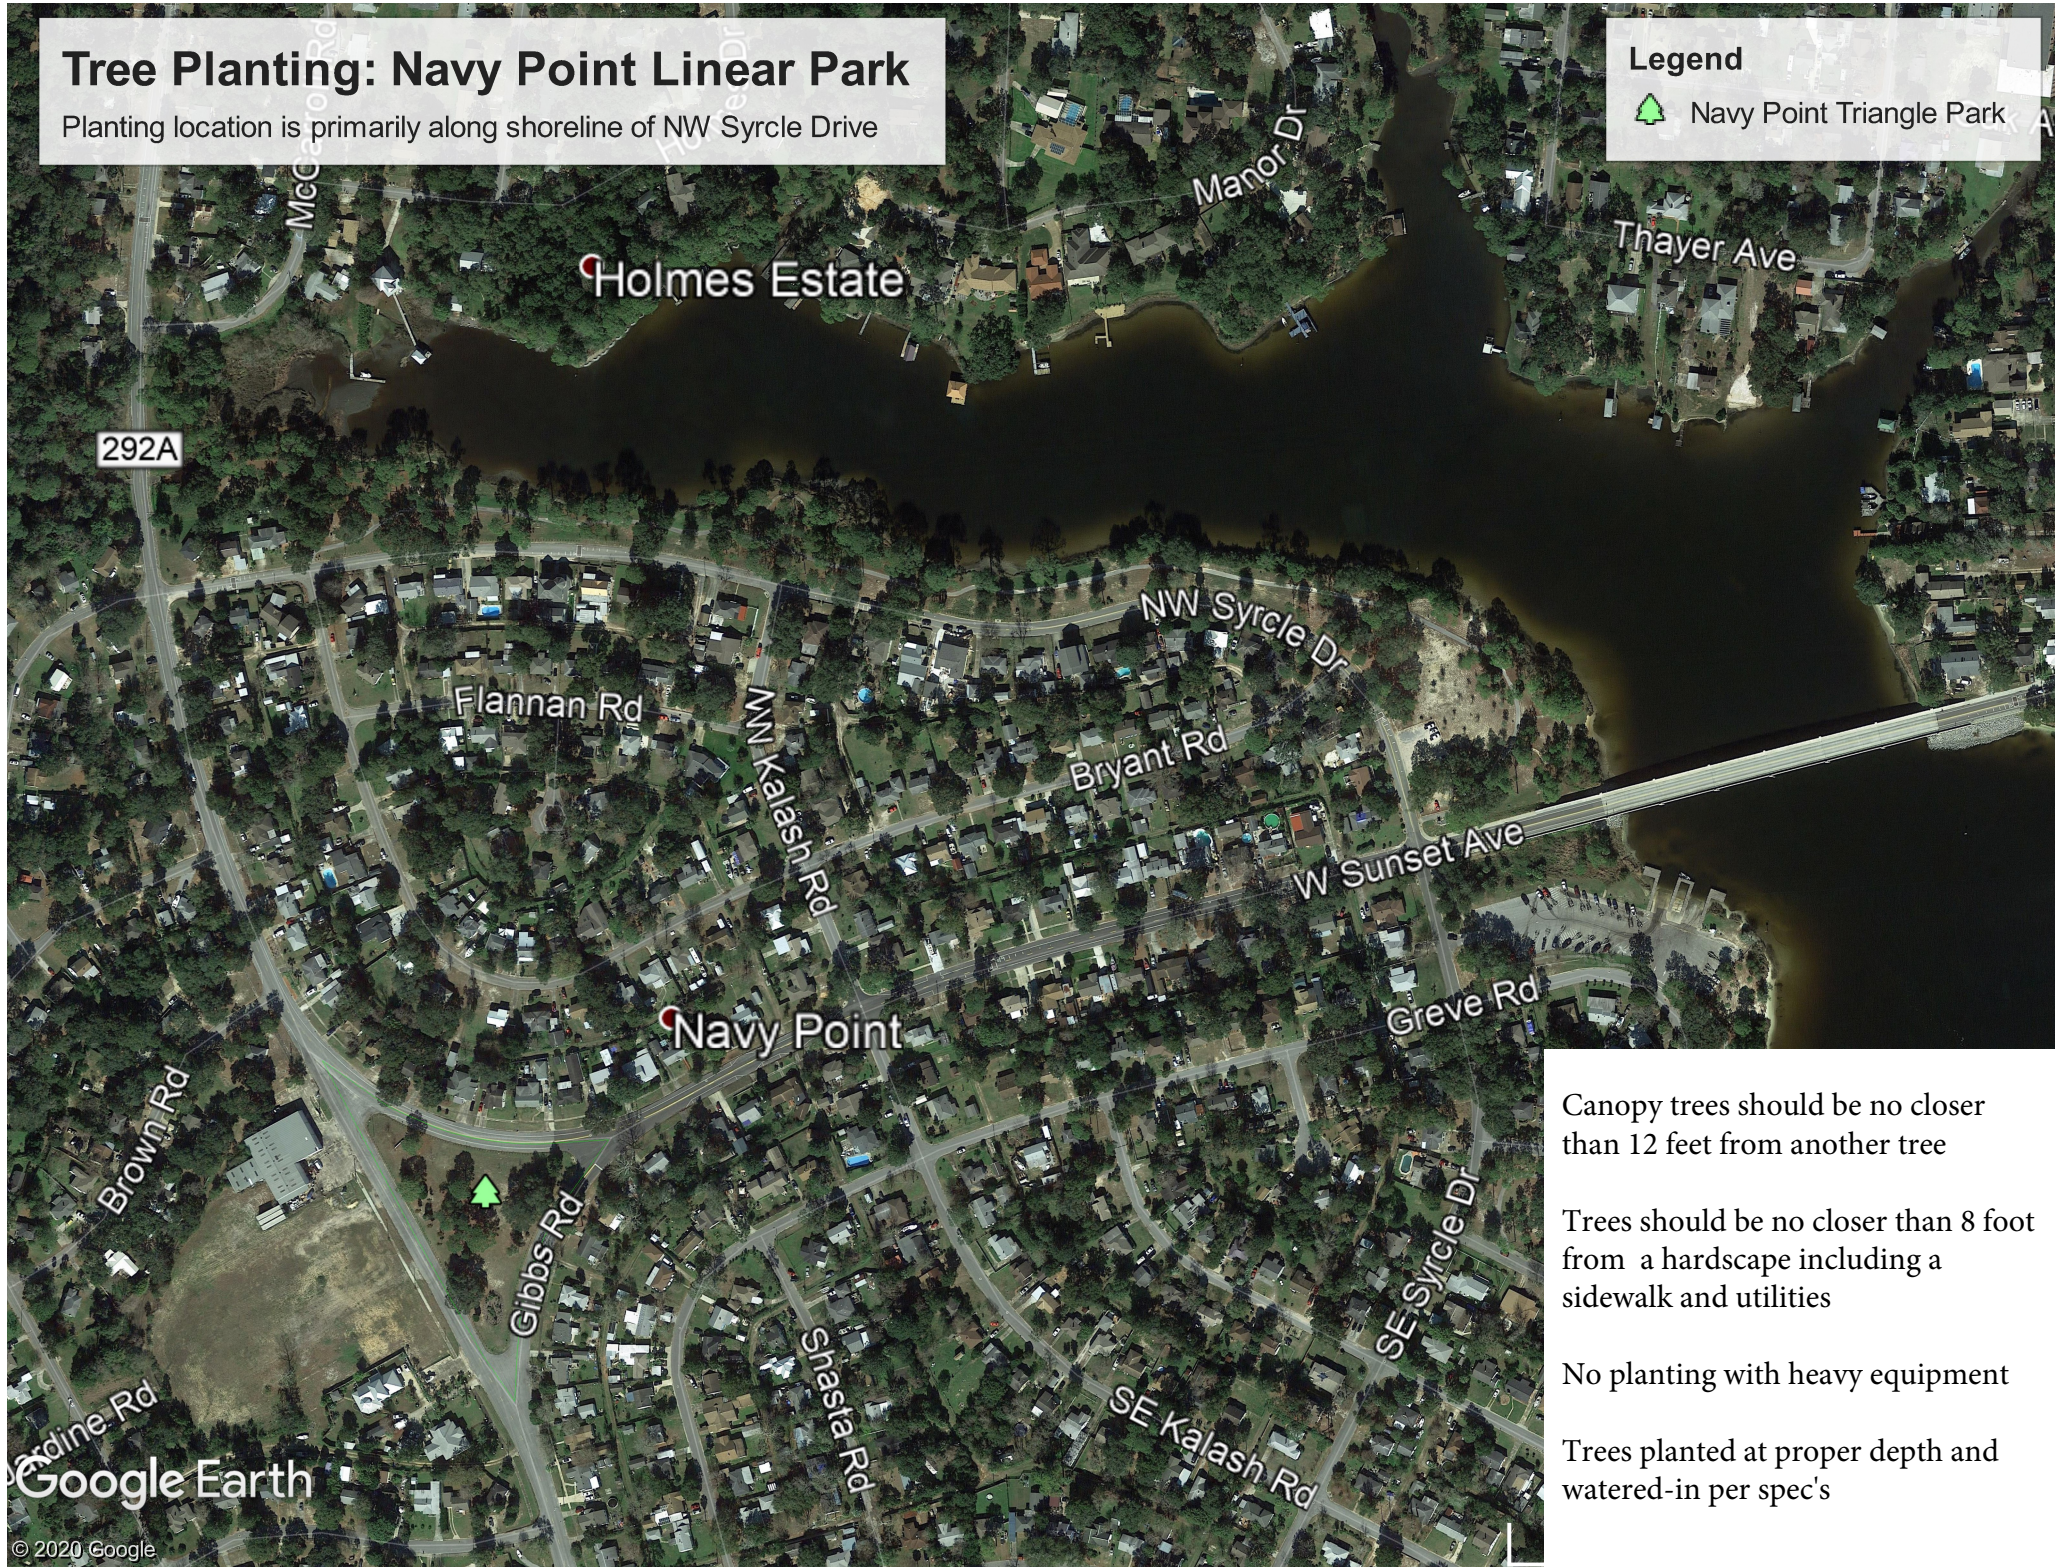

# Tree Planting: Navy Point Linear Park

Planting location is primarily along shoreline of NW Syrcle Drive

## Legend

 Navy Point Triangle Park

Canopy trees should be no closer than 12 feet from another tree

Trees should be no closer than 8 feet from a hardscape including a sidewalk and utilities

No planting with heavy equipment

Trees planted at proper depth and watered-in per spec's