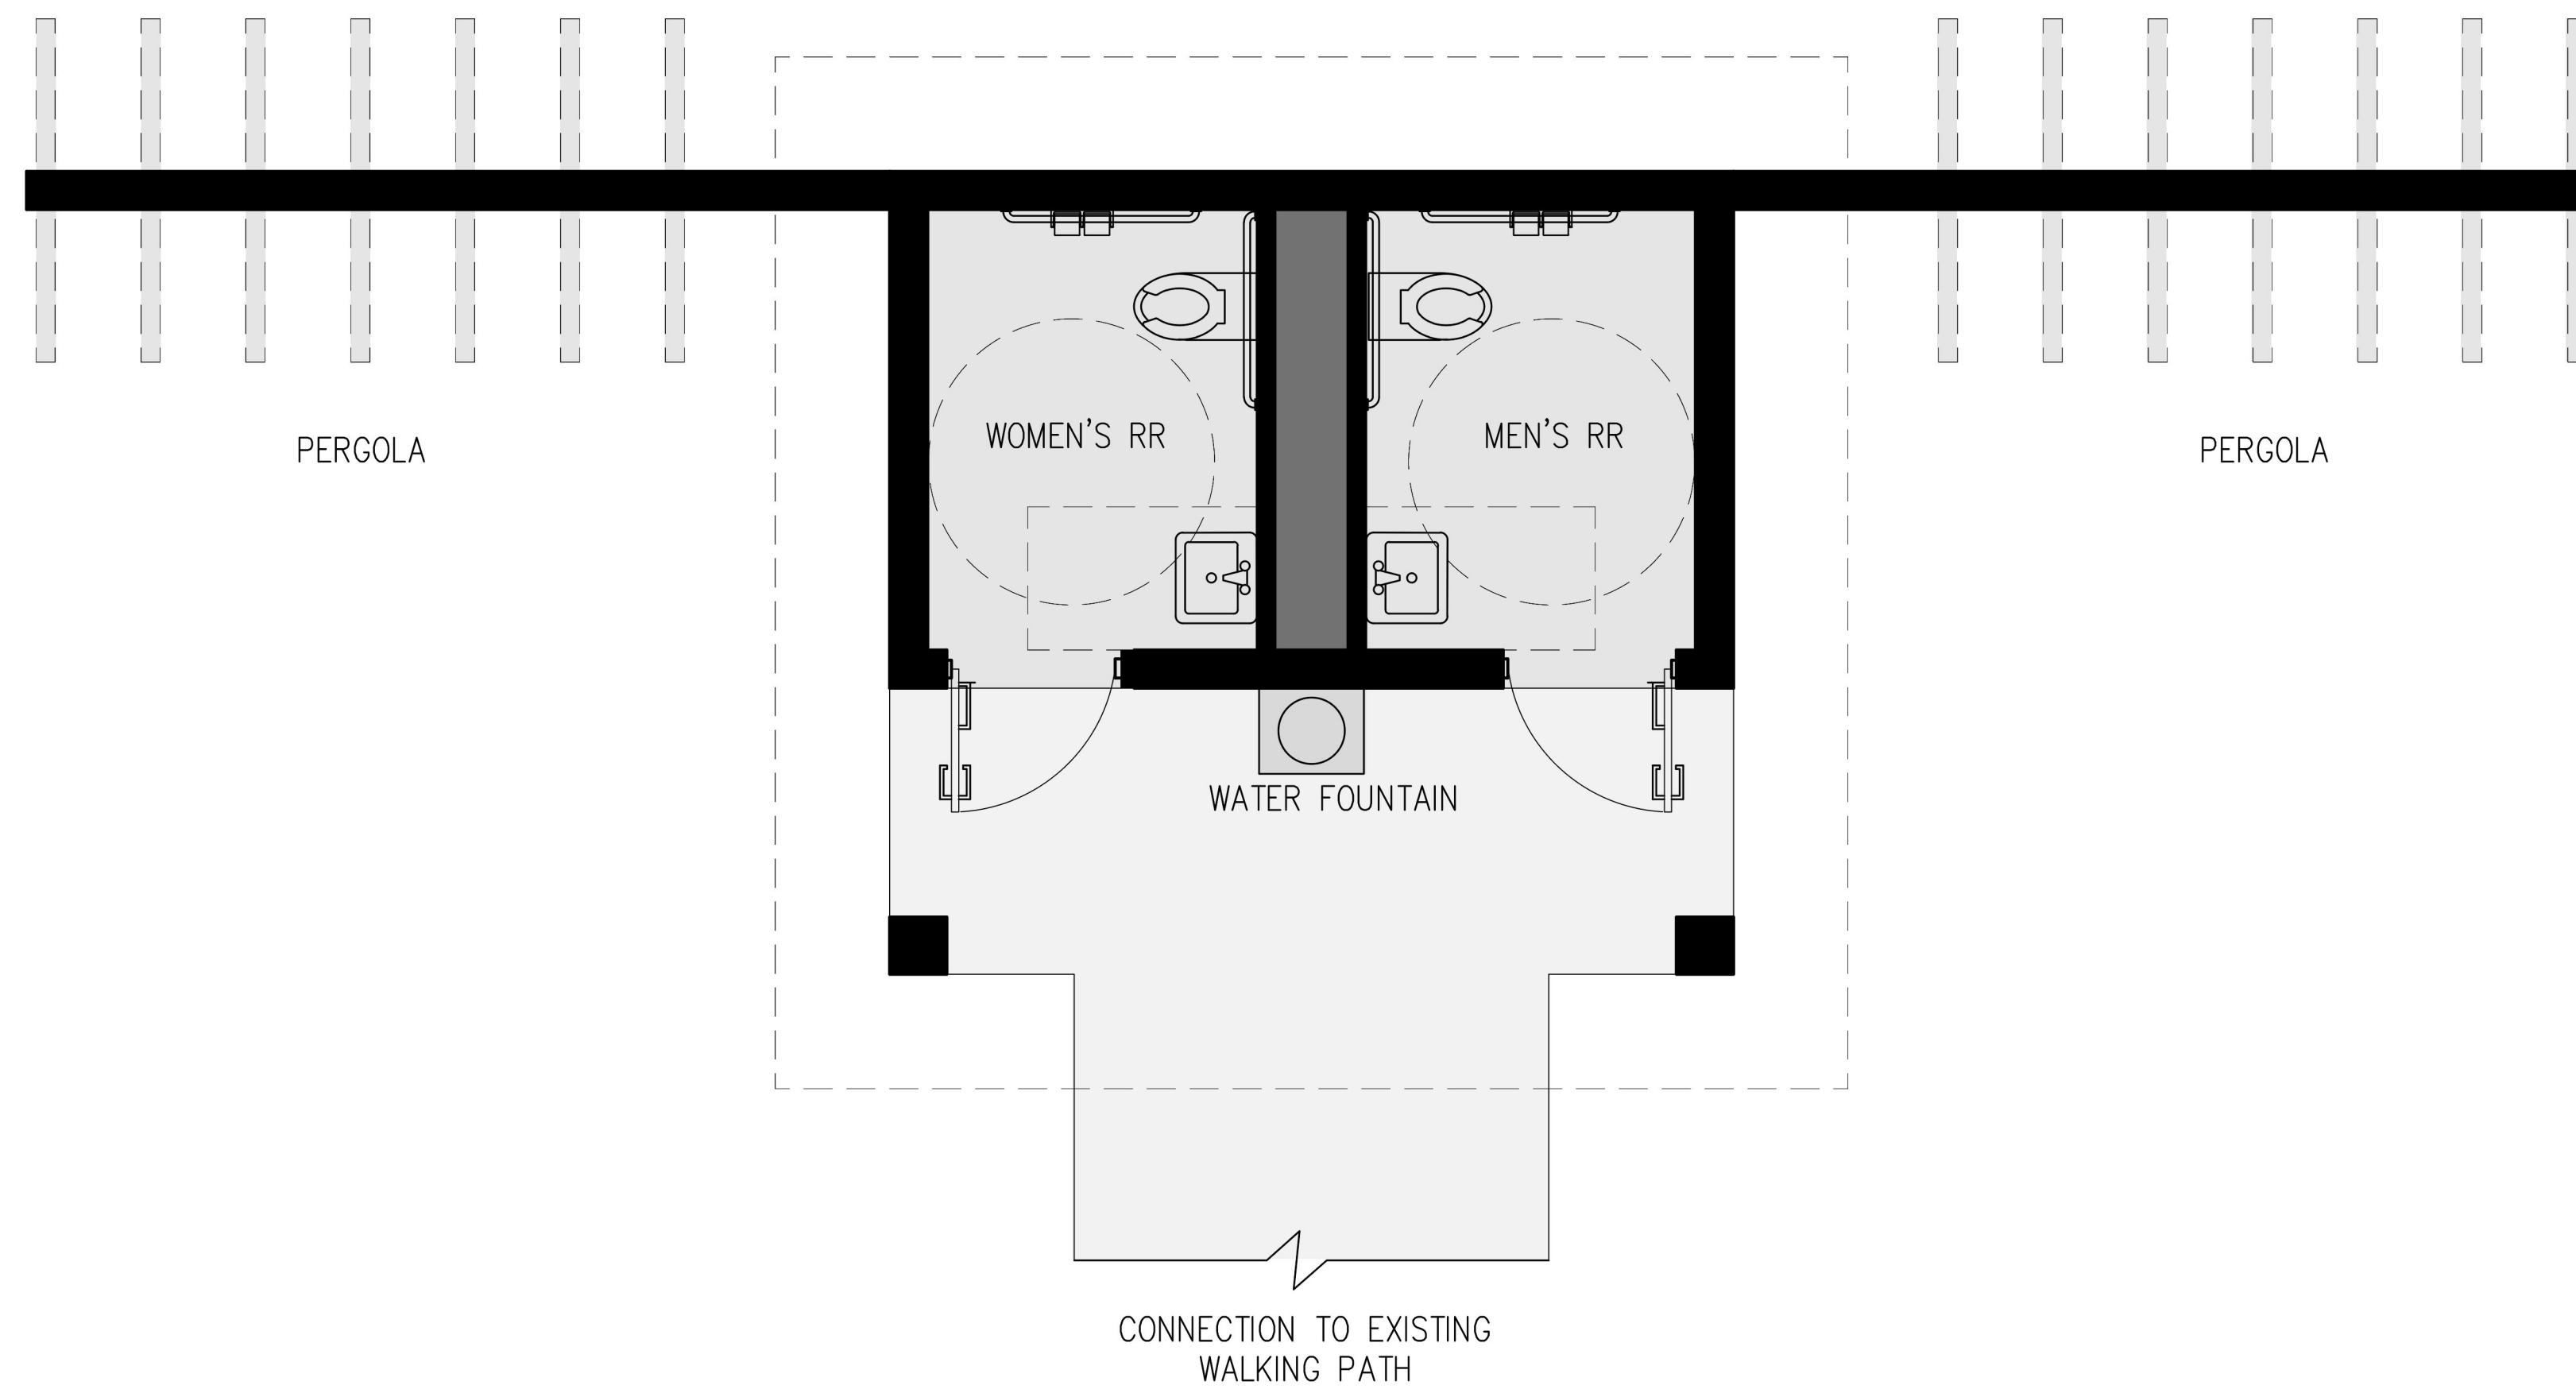

Coral Reef Park Public Restroom Facility

FLOOR PLAN

FRONT ELEVATION