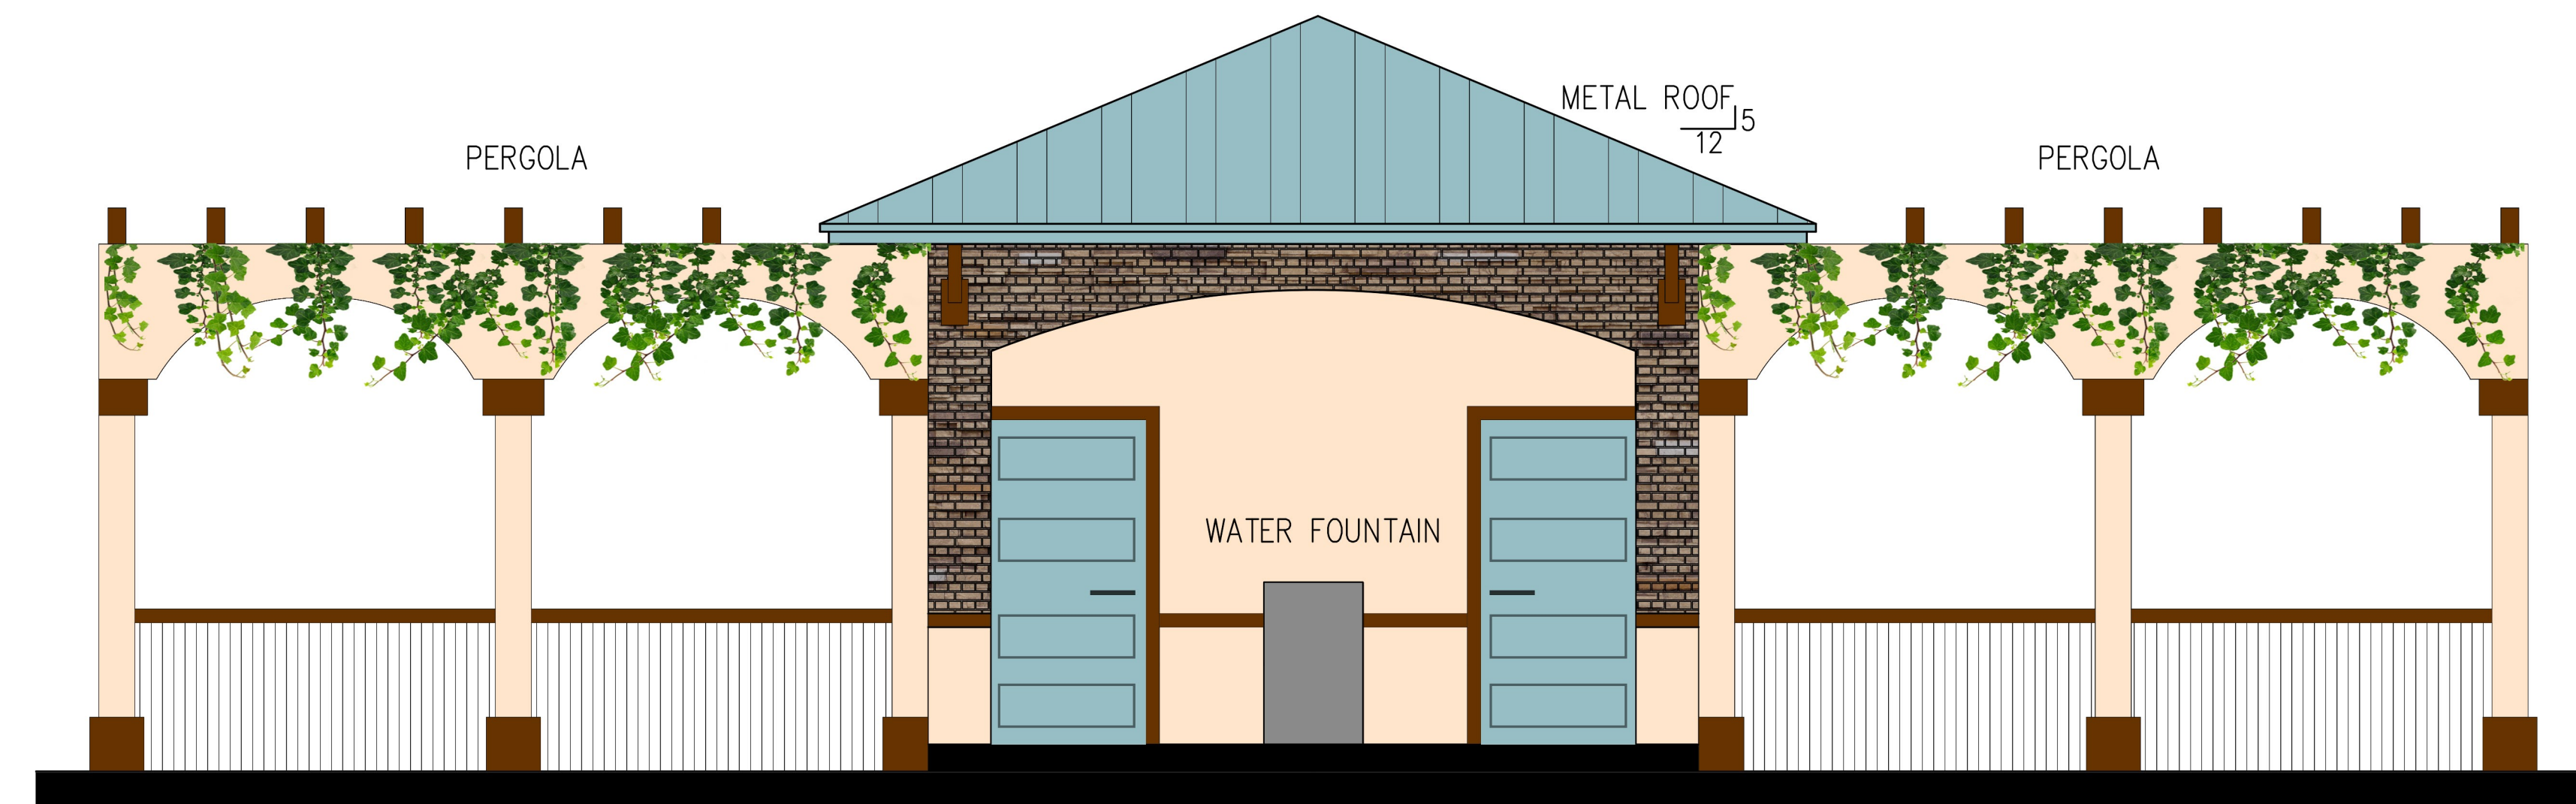

Coral Reef Park Public Restroom Facility

FLOOR PLAN

FRONT ELEVATION