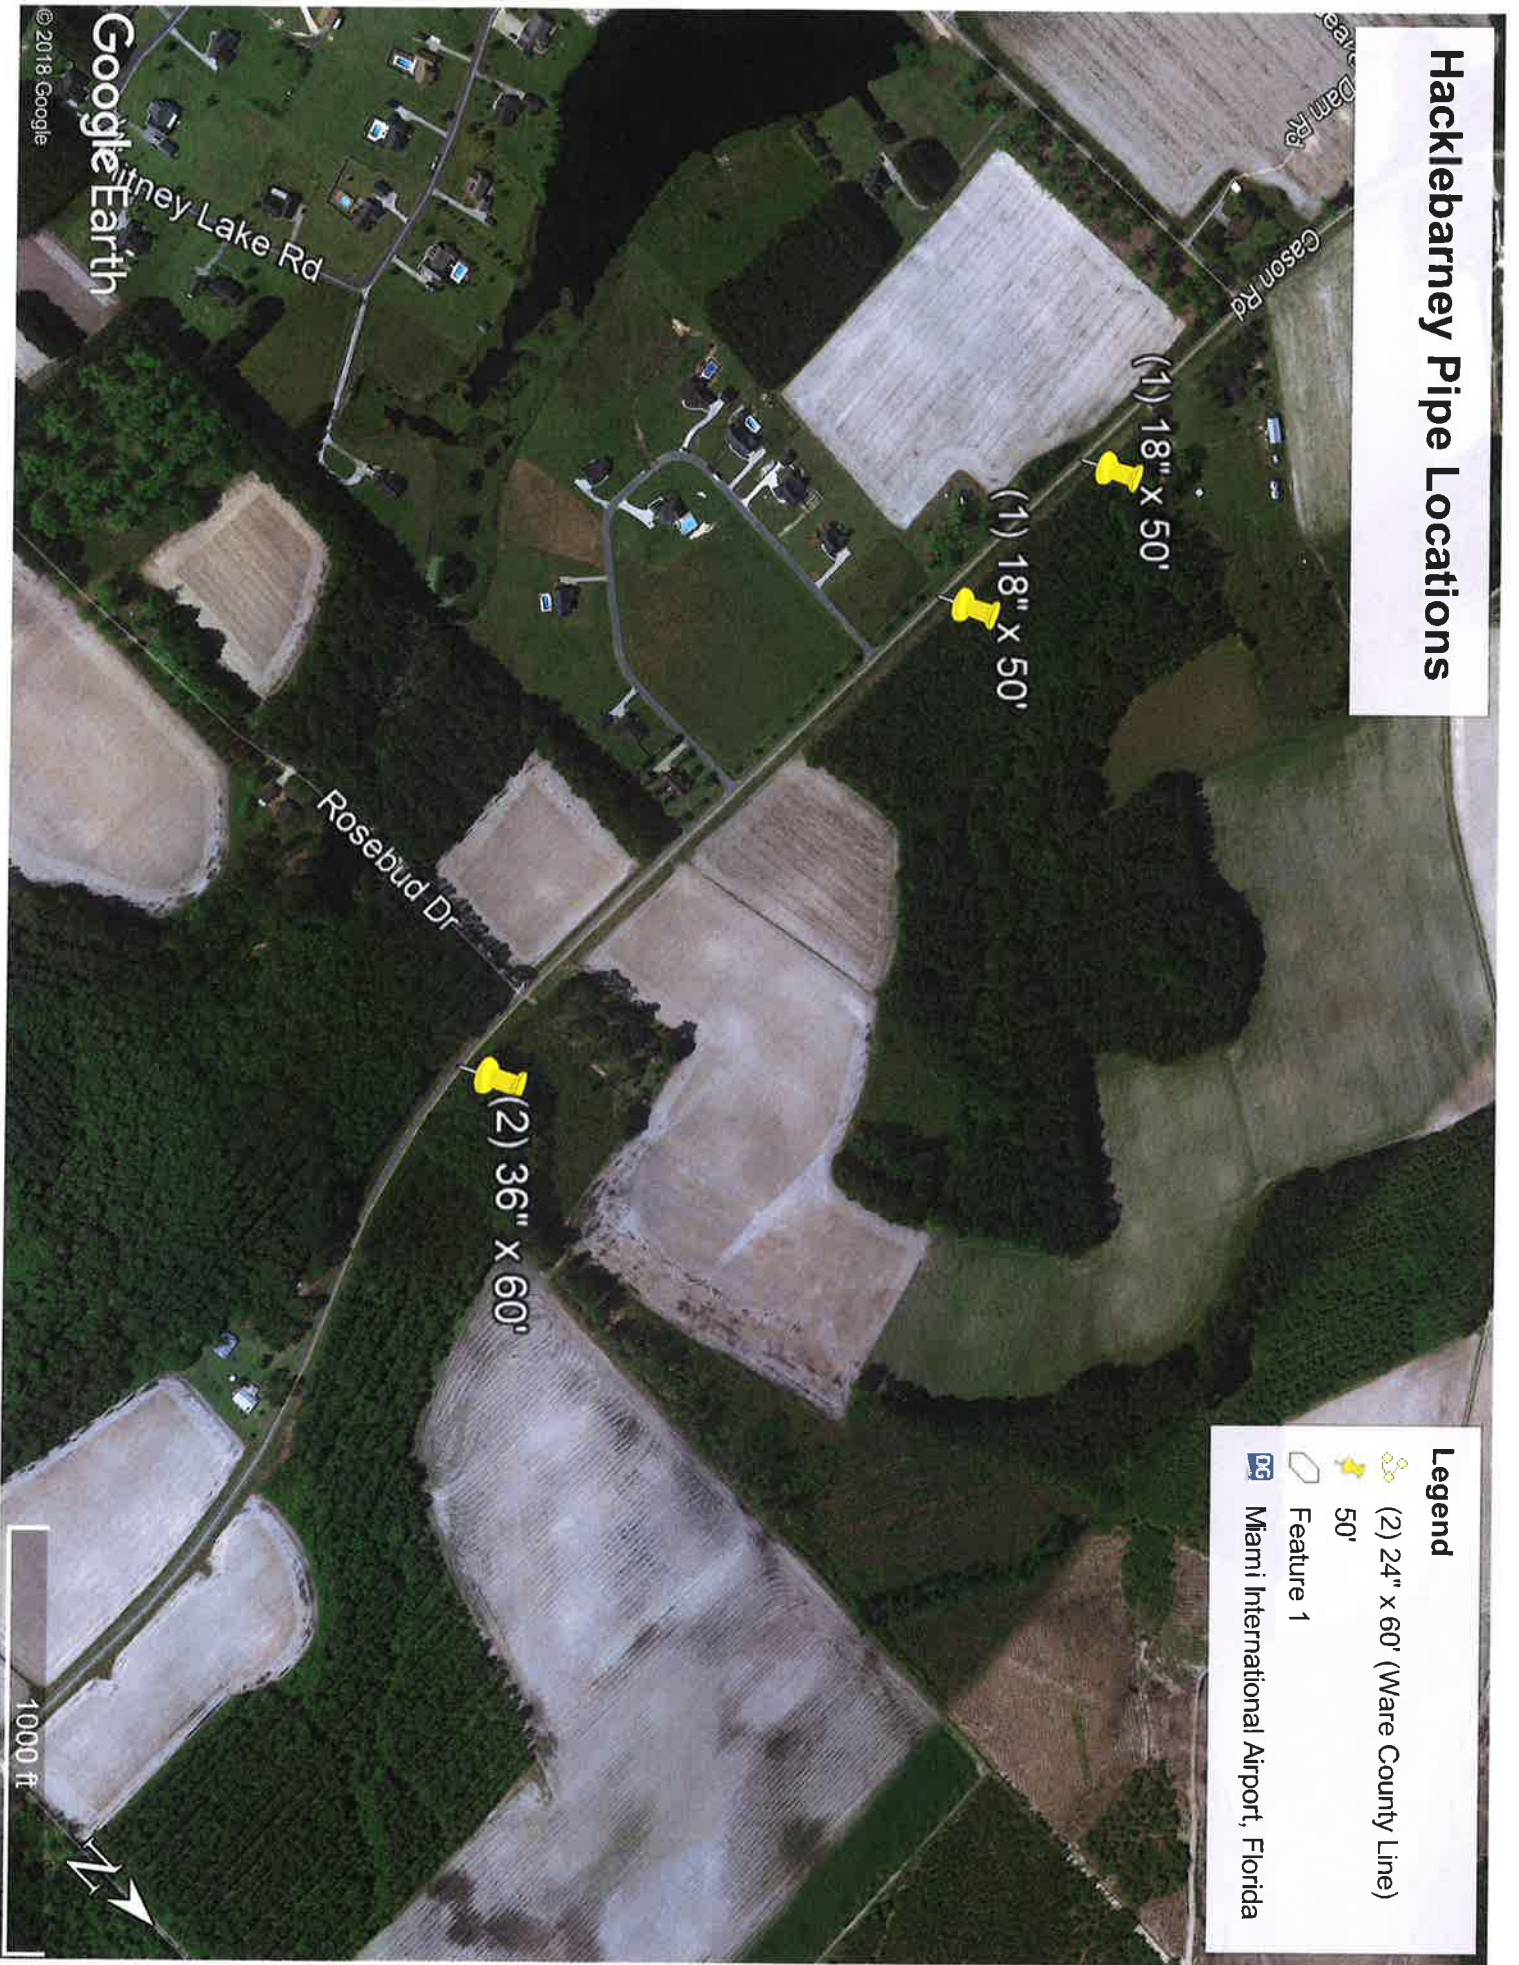

Cason @ Strickland Avenue Pipe Locations

Legend
 (1) 18" x 50'

 (2) 24" x 50'

Wards Church Rd

Cason Rd

Tuten Ln

James St

Google Earth

© 2018 Google

10000 ft

Cason from Big House to Tuten Lane Pipe Locations

Legend

-  (1) 18" X 50'

Cason between Meadow Wood & Twin Oaks Drive Pipe Locations

Legend
 (1) 18" x 50'

Google Earth

© 2018 Google

Cason @ Cleve Road Pipe Locations

Legend

- (2) 24" x 60" (Ware County Line)
- 50'
- Feature 1
- Miami International Airport, Florida

1000 ft

Google Earth

© 2018 Google

Hacklebarney Pipe Locations

Cason Road Pipe Locations

Google Earth

Legend

- (2) 24" x 60" (Ware County Line)
- 50'
- Feature 1
- Miami International Airport, Florida

4000 ft