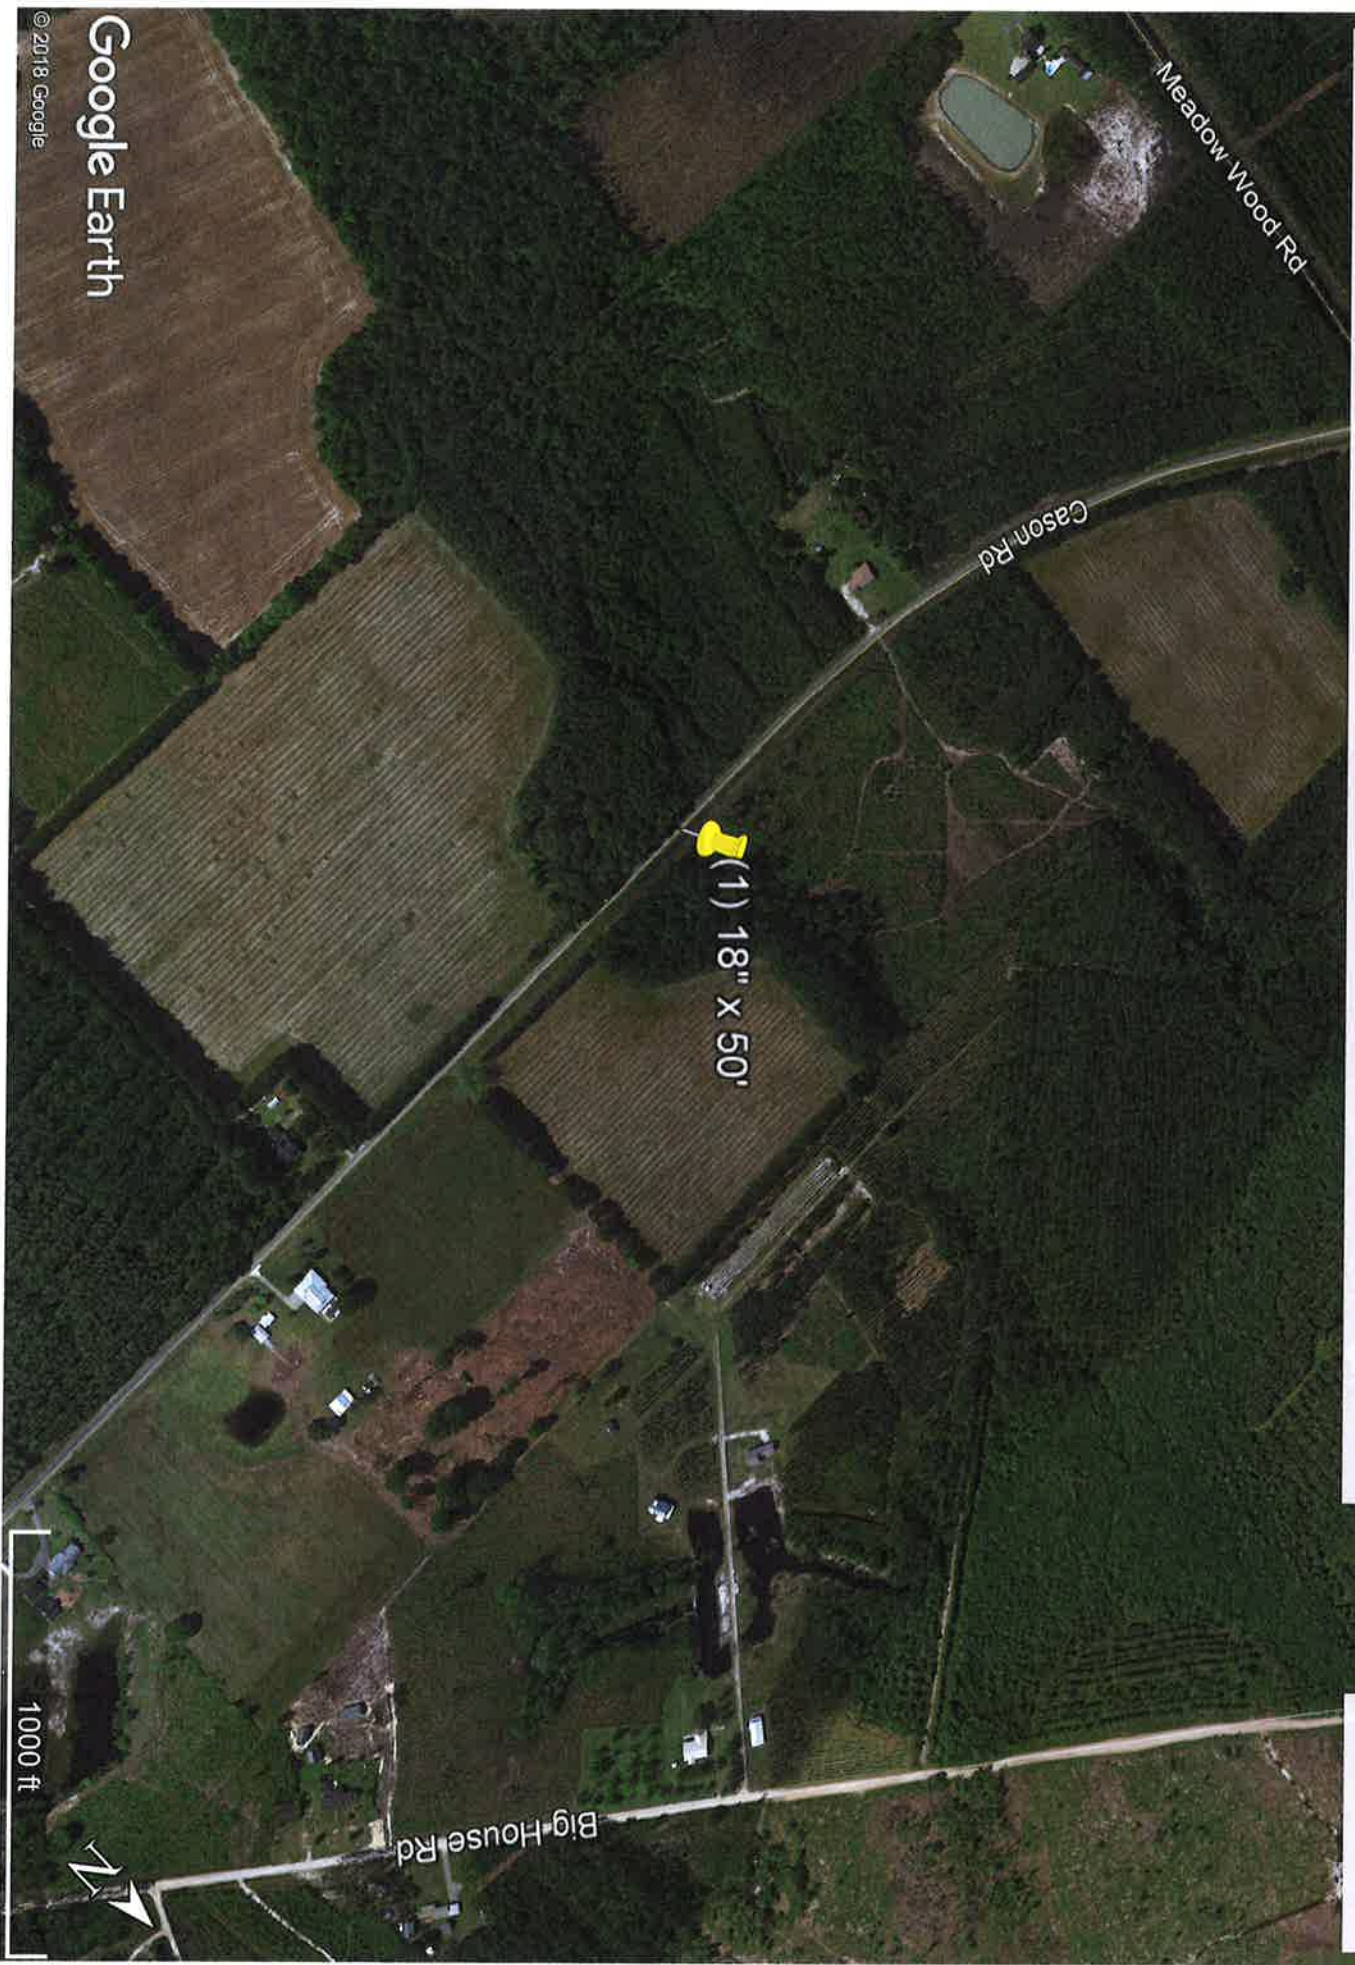

Cason @ Strickland Avenue Pipe Locations

Legend
 (1) 18" x 50'

 (2) 24" x 50'

Wards Church Rd

Cason Rd

Tuten Ln

James St

Google Earth

© 2018 Google

10000 ft

Cason from Big House to Tuten Lane Pipe Locations

Legend

-  (1) 18" X 50'

Cason between Meadow Wood & Twin Oaks Drive Pipe Locations

Legend
 (1) 18" x 50'

Google Earth

© 2018 Google

Cason @ Cleve Road Pipe Locations

Legend

- (2) 24" x 60" (Ware County Line)
- 50'
- Feature 1
- Miami International Airport, Florida

1000 ft

Google Earth

© 2018 Google

Hacklebarney Pipe Locations

Cason Road Pipe Locations

Google Earth

Legend

- (2) 24" x 60" (Ware County Line)
- 50'
- Feature 1
- Miami International Airport, Florida

4000 ft