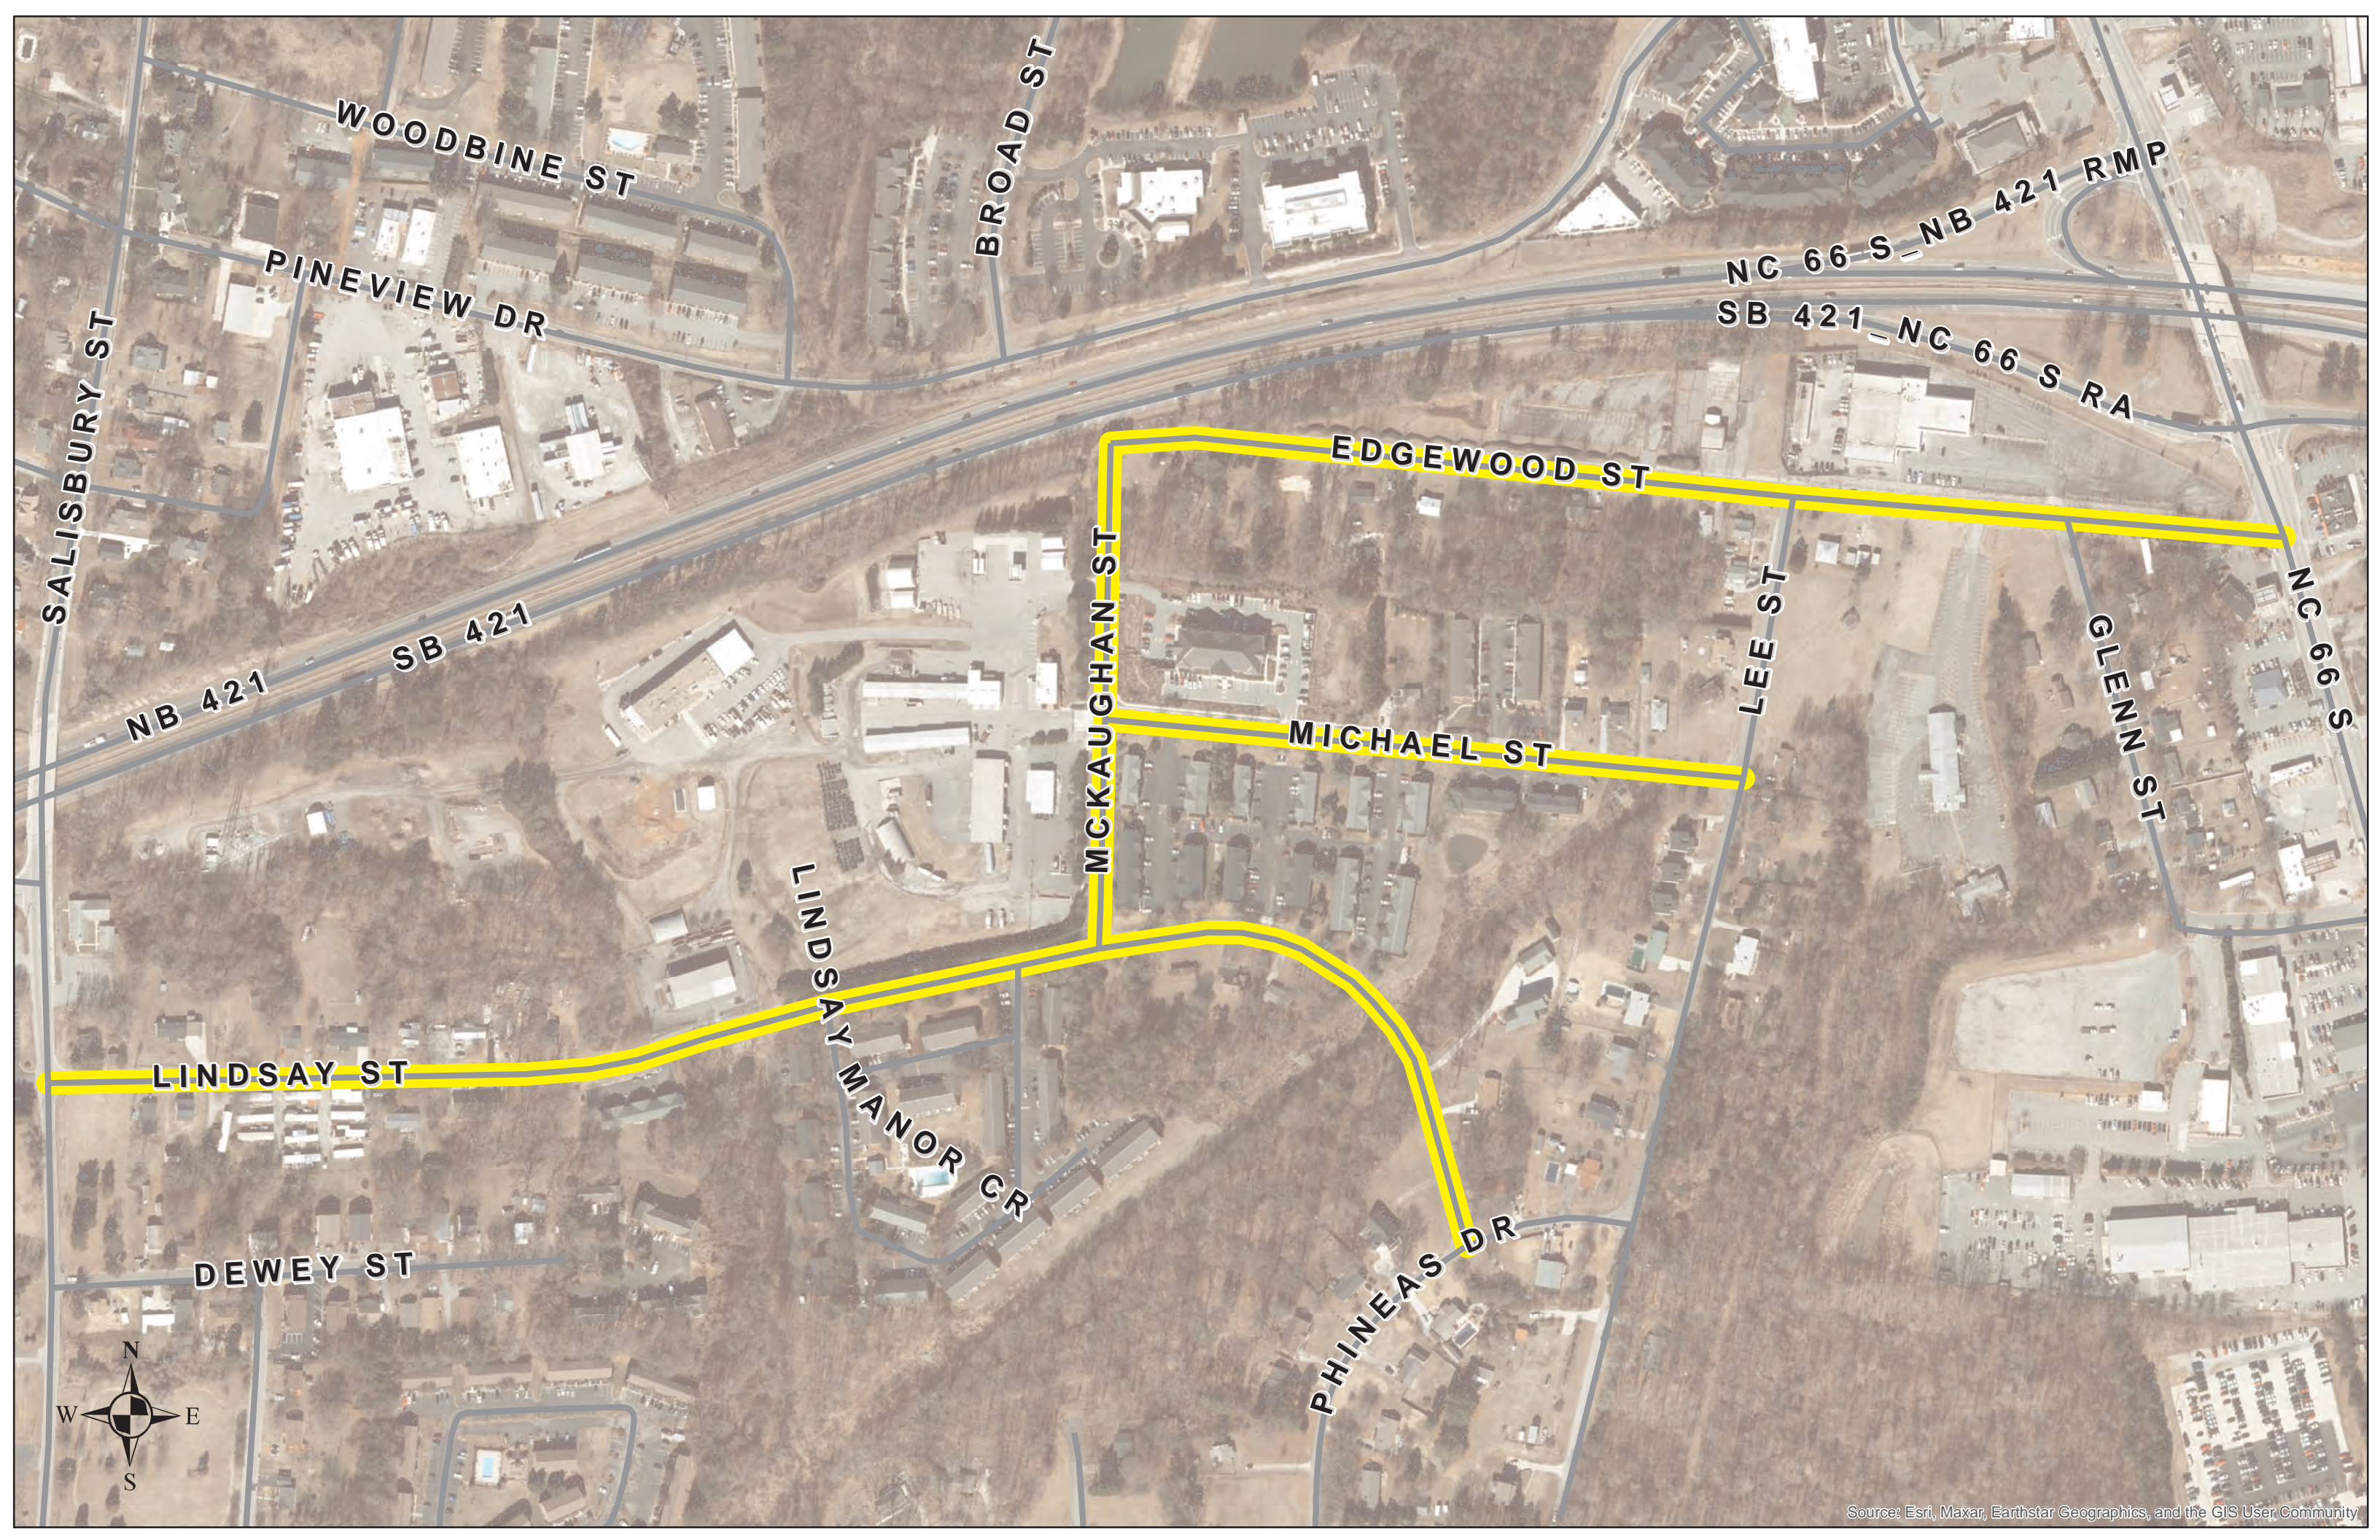

CHESHAM DR

REGENTS PARK RD

REGENTS PARK RD

REIGATE DR

CHESHAM DR

N MAIN ST
EDWARDS DAIRY RD

MACY GROVE RD

CHAUGER MANOR LN

KENSAL GREEN DR

LEICHESTER SQUARE CT

SHIELDS RD

COLSTON CT

DAVENPORT CT

CONNING CT

TREDEGAR RD

ARMISTEAD DR

WHITWORTH CT

SALISBURY ST

WOODBINE ST

PINEVIEW DR

BROAD ST

NC 66 S NB 421 RMP
SB 421 NC 66 S RA

EDGEWOOD ST

NB 421
SB 421