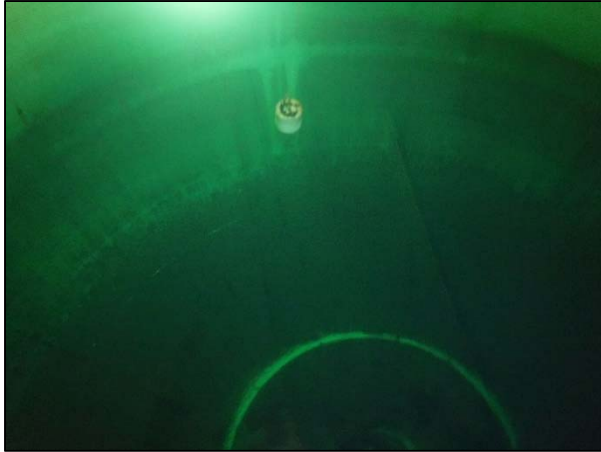

Tank Column Foundation

Erosion Under Column Base Plate

Erosion Under Column Base Plate

Corroded Ladder Standoff

Corroded Ladder Standoff

Severe Corrosion of Ladder Bolts

Float for Level Indicator (Sunk)

Broken Level Indicator

Roof Vent

Riser Foundation Bolt

Riser Foundation Bolt

Safety Climb Bar

Top of Tank Bowl

Tank Interior

Tank Interior

Interior Ladder

Tank Photo

Tank Information Plate

The photos shown below are **not** of the Port tank. These photos have been included as supplemental information to show an example of the fall protection grate to be installed over the riser opening of the Port tank.

Example of Fall Protection Grate

Example of Fall Protection Grate