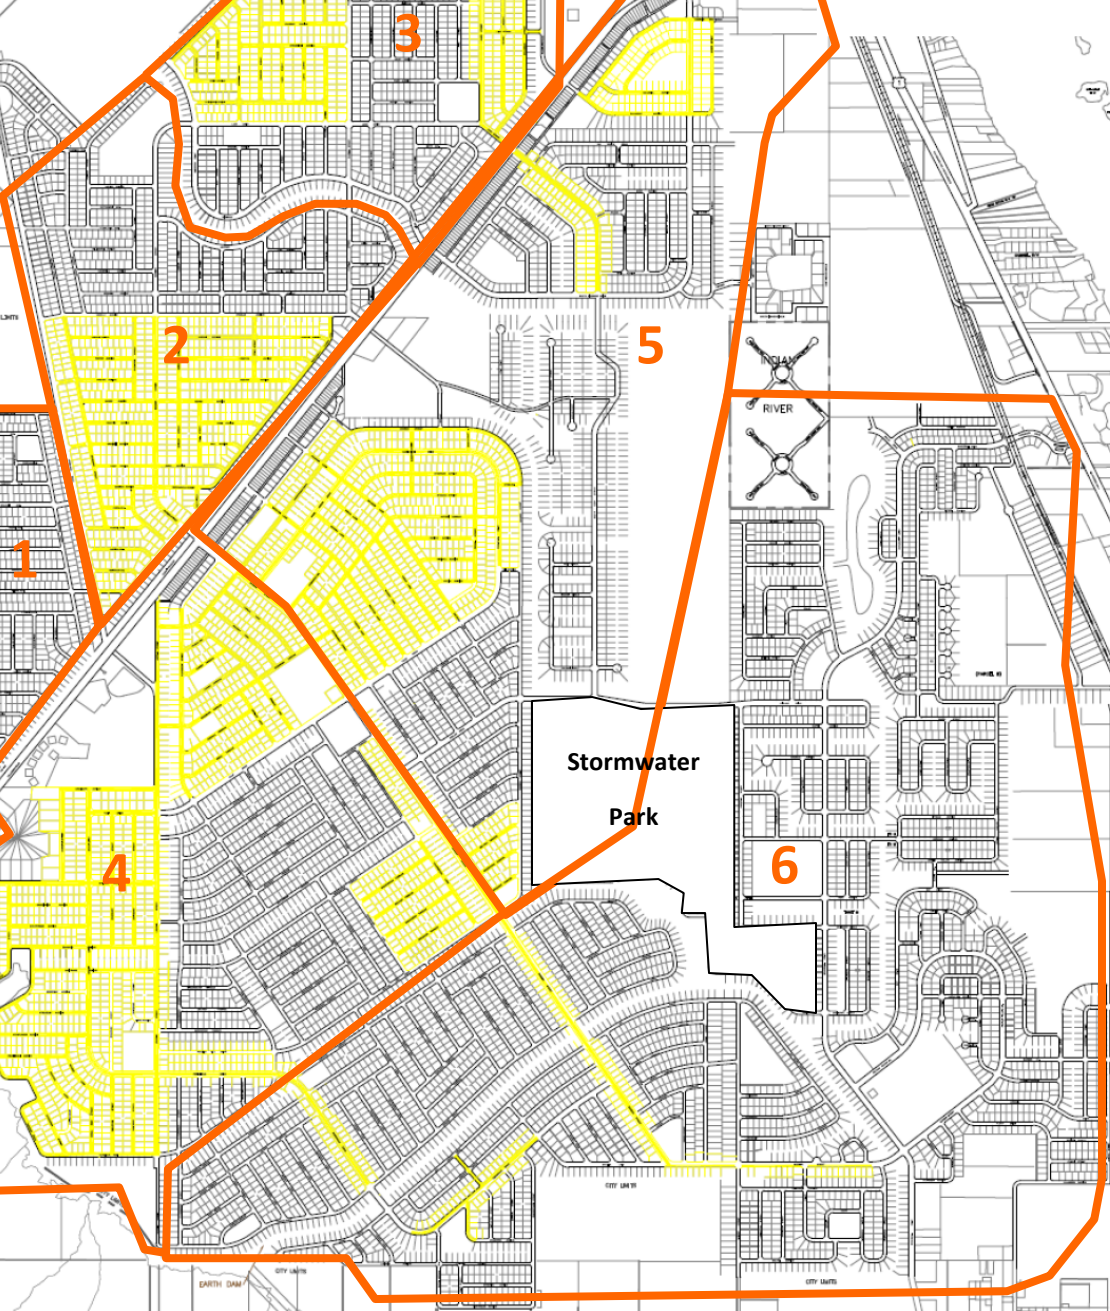

City of Sebastian Ditches and Mowing Map

2019

- LEGEND**
-  Ditches and Canals
 -  Ponds

City of Sebastian Quarter Round Cleaning Map

2019

 Parcels with quarter round

City of Sebastian Stormwater Park Mowing Map