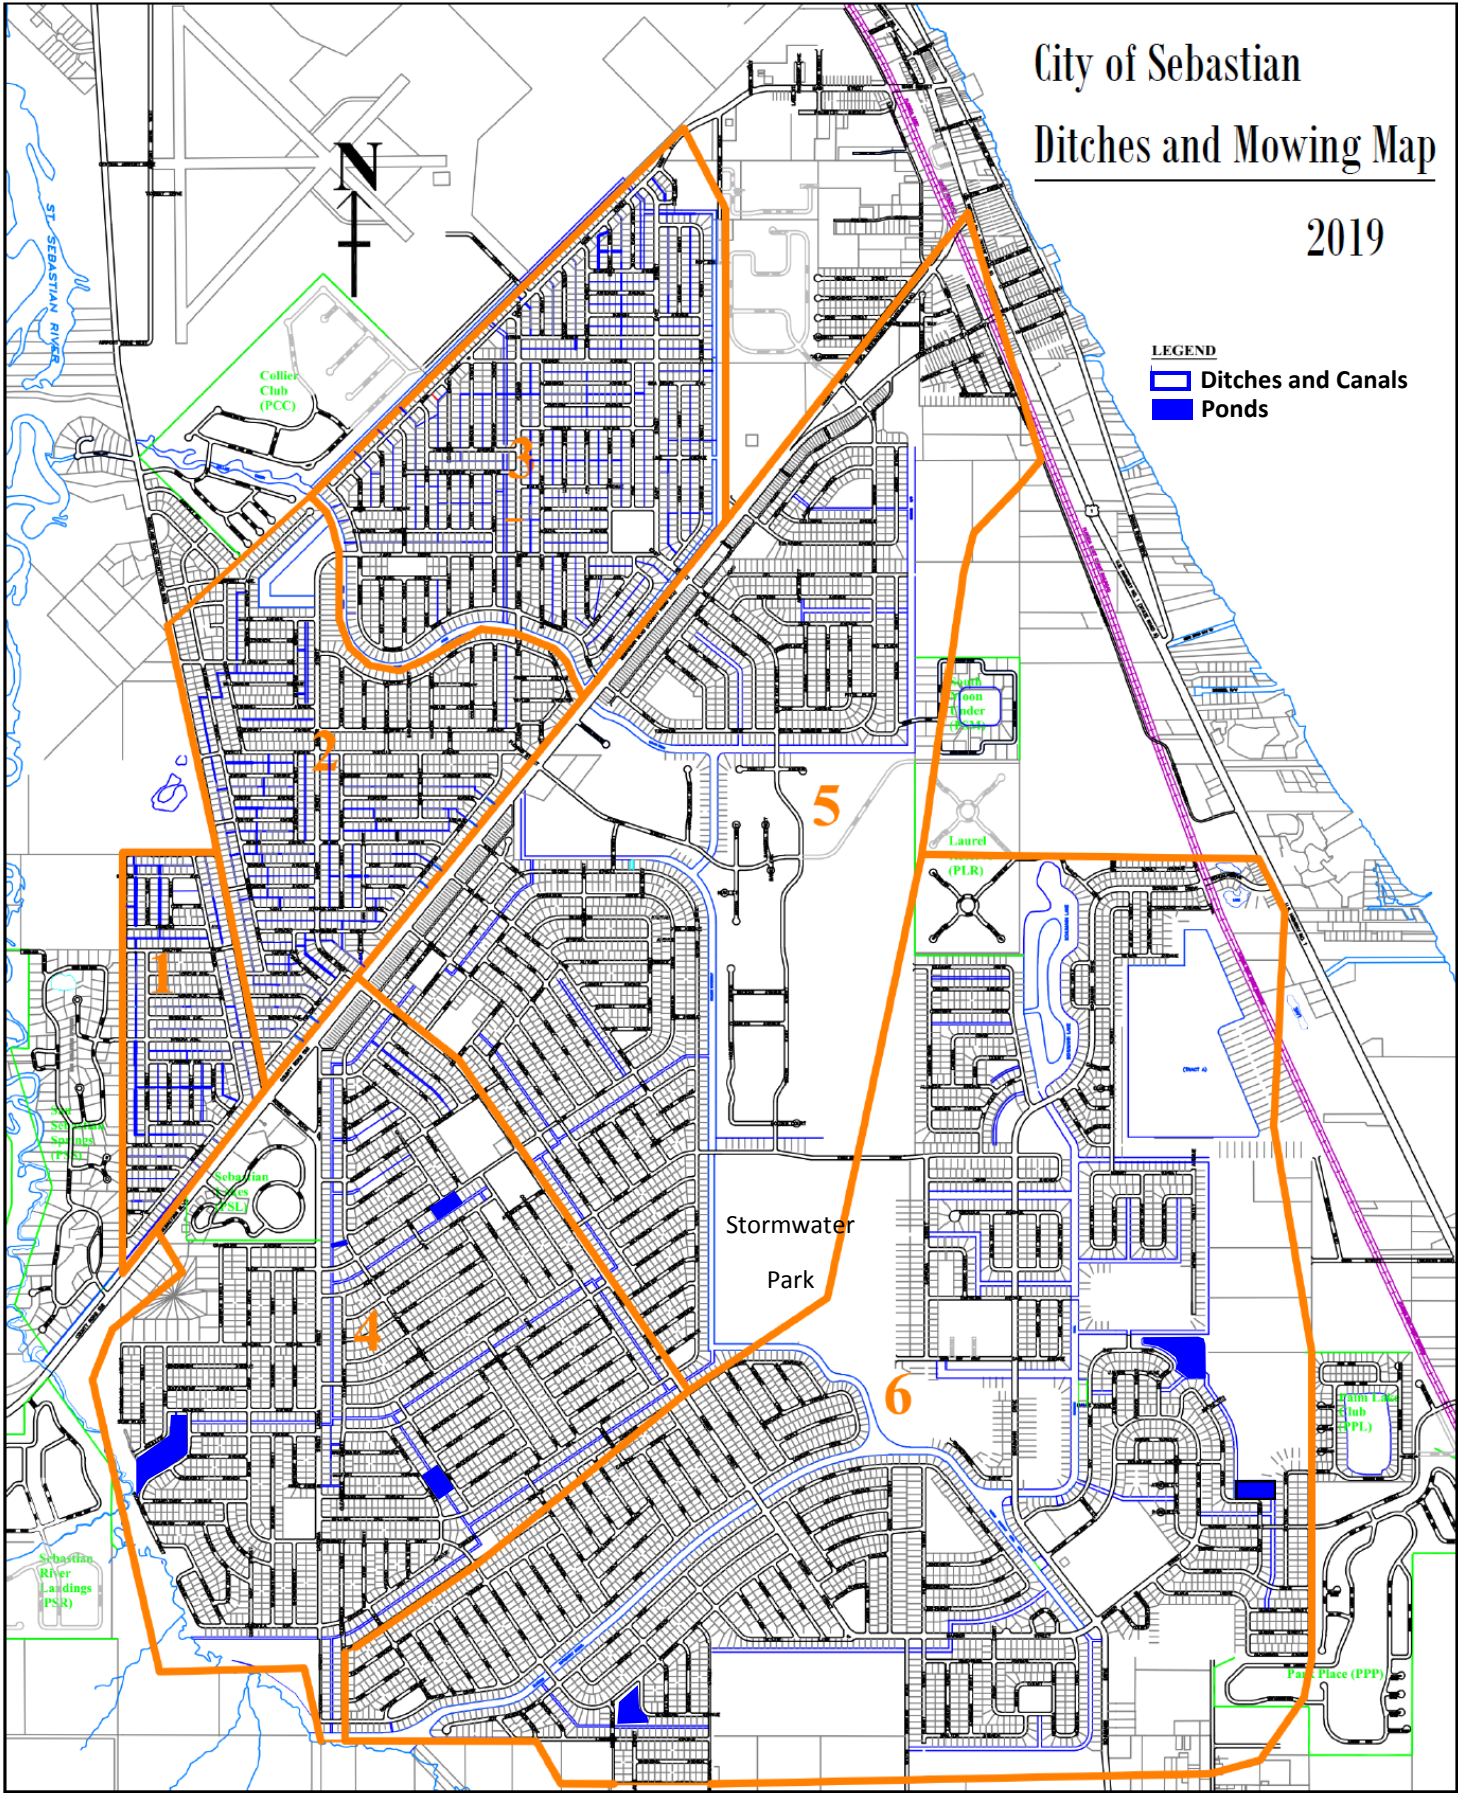

City of Sebastian Ditches and Mowing Map

2019

- LEGEND**
-  Ditches and Canals
 -  Ponds

City of Sebastian Quarter Round Cleaning Map

2019

 Parcels with quarter round

City of Sebastian Stormwater Park Mowing Map

2019

 Do not mow