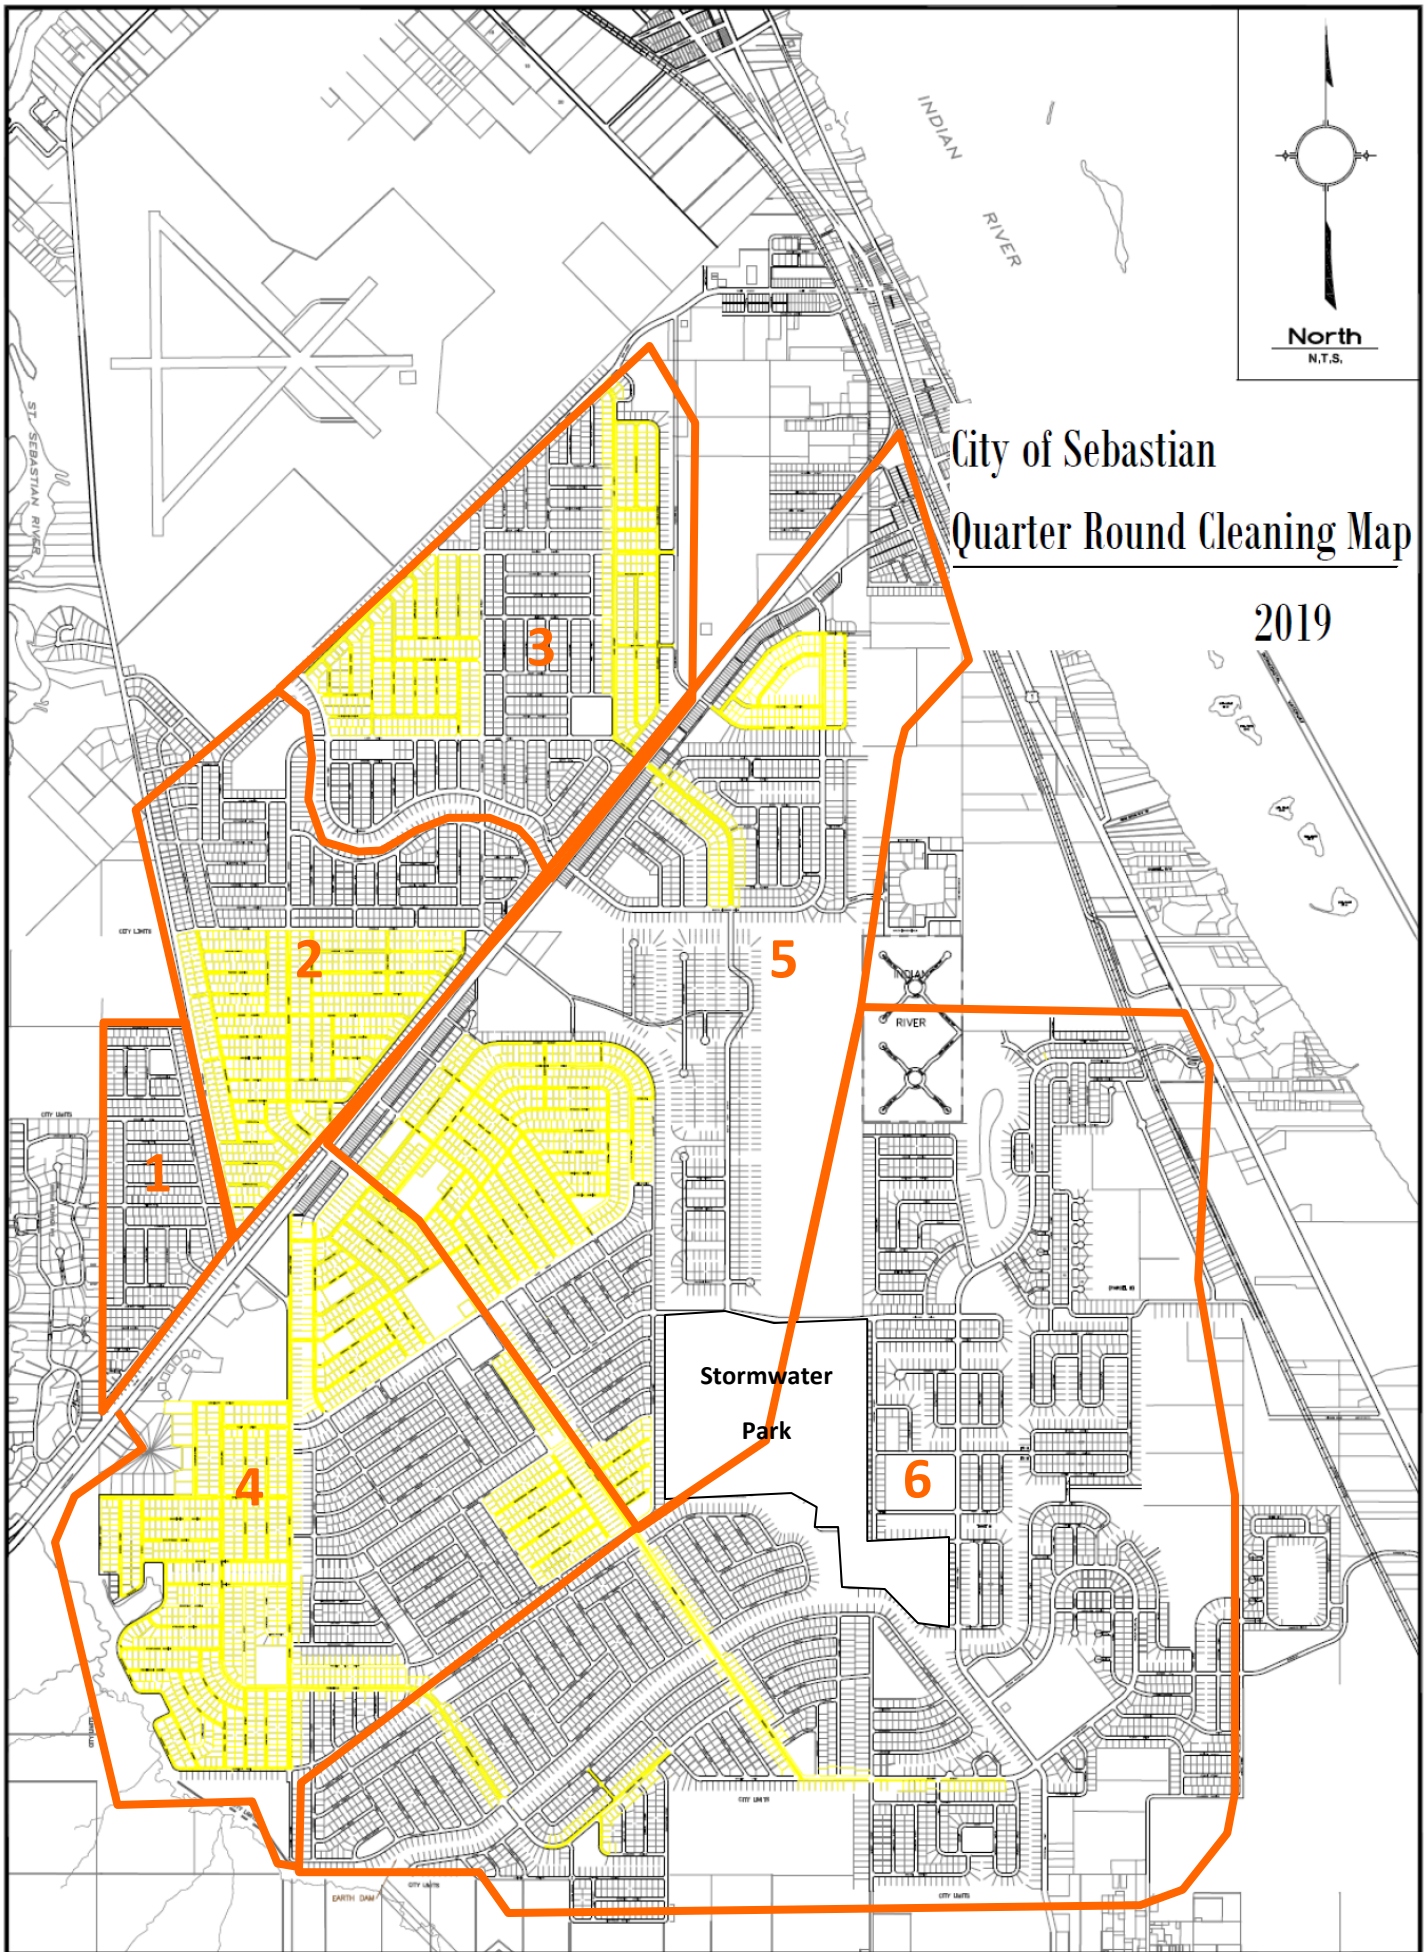

City of Sebastian Ditches and Mowing Map

2019

- LEGEND**
-  Ditches and Canals
 -  Ponds

City of Sebastian Quarter Round Cleaning Map

2019

 Parcels with quarter round

City of Sebastian Stormwater Park Mowing Map

2019

 Do not mow