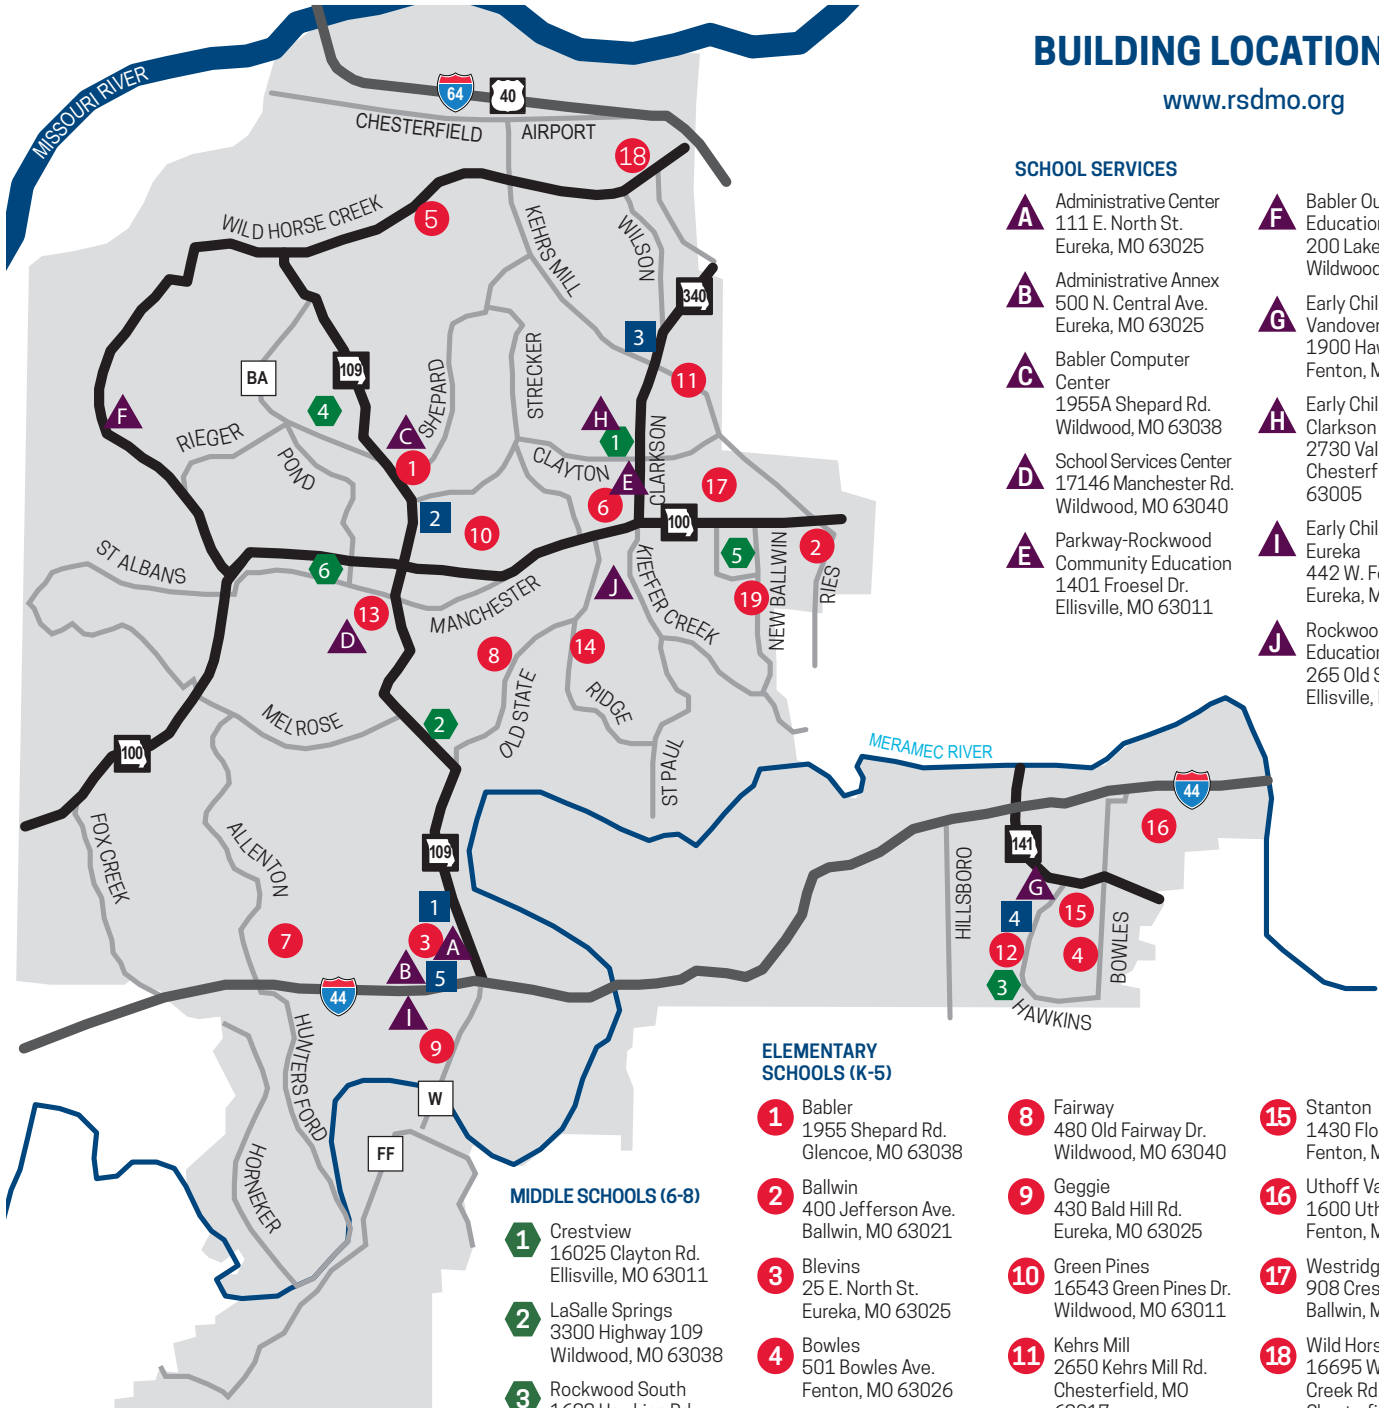

ROCKWOOD SCHOOL DISTRICT

BUILDING LOCATION MAP

www.rsdmo.org

SCHOOL SERVICES

- A** Administrative Center
111 E. North St.
Eureka, MO 63025
- B** Administrative Annex
500 N. Central Ave.
Eureka, MO 63025
- C** Babler Computer Center
1955A Shepard Rd.
Wildwood, MO 63038
- D** School Services Center
17146 Manchester Rd.
Wildwood, MO 63040
- E** Parkway-Rockwood Community Education
1401 Froesel Dr.
Ellisville, MO 63011
- F** Babler Outdoor Education Center
200 Lake Rd.
Wildwood, MO 63005
- G** Early Childhood - Vandover
1900 Hawkins Rd.
Fenton, MO 63026
- H** Early Childhood - Clarkson Valley
2730 Valley Rd.
Chesterfield, MO 63005
- I** Early Childhood - Eureka
442 W. Fourth St.
Eureka, MO 63025
- J** Rockwood Gifted Education
265 Old State Rd.
Ellisville, MO 63021

ELEMENTARY SCHOOLS (K-5)

- 1** Babler
1955 Shepard Rd.
Glencoe, MO 63038
- 2** Ballwin
400 Jefferson Ave.
Ballwin, MO 63021
- 3** Blevins
25 E. North St.
Eureka, MO 63025
- 4** Bowles
501 Bowles Ave.
Fenton, MO 63026
- 5** Chesterfield
17700 Wild Horse Creek Rd.
Chesterfield, MO 63005
- 6** Ellisville
1425 Froesel Dr.
Ellisville, MO 63011
- 7** Eureka
5350 Rockwood Arbor Dr.
Eureka, MO 63025
- 8** Fairway
480 Old Fairway Dr.
Wildwood, MO 63040
- 9** Geggie
430 Bald Hill Rd.
Eureka, MO 63025
- 10** Green Pines
16543 Green Pines Dr.
Wildwood, MO 63011
- 11** Kehrs Mill
2650 Kehrs Mill Rd.
Chesterfield, MO 63017
- 12** Kellison
1626 Hawkins Rd.
Fenton, MO 63026
- 13** Pond
17200 Manchester Rd.
Wildwood, MO 63040
- 14** Ridge Meadows
777 Ridge Rd.
Ellisville, MO 63021
- 15** Stanton
1430 Flora Del Dr.
Fenton, MO 63026
- 16** Uthoff Valley
1600 Uthoff Dr.
Fenton, MO 63026
- 17** Westridge
908 Crestland Dr.
Ballwin, MO 63011
- 18** Wild Horse
16695 Wild Horse Creek Rd.
Chesterfield, MO 63005
- 19** Woerther
314 New Ballwin Rd.
Ballwin, MO 63021