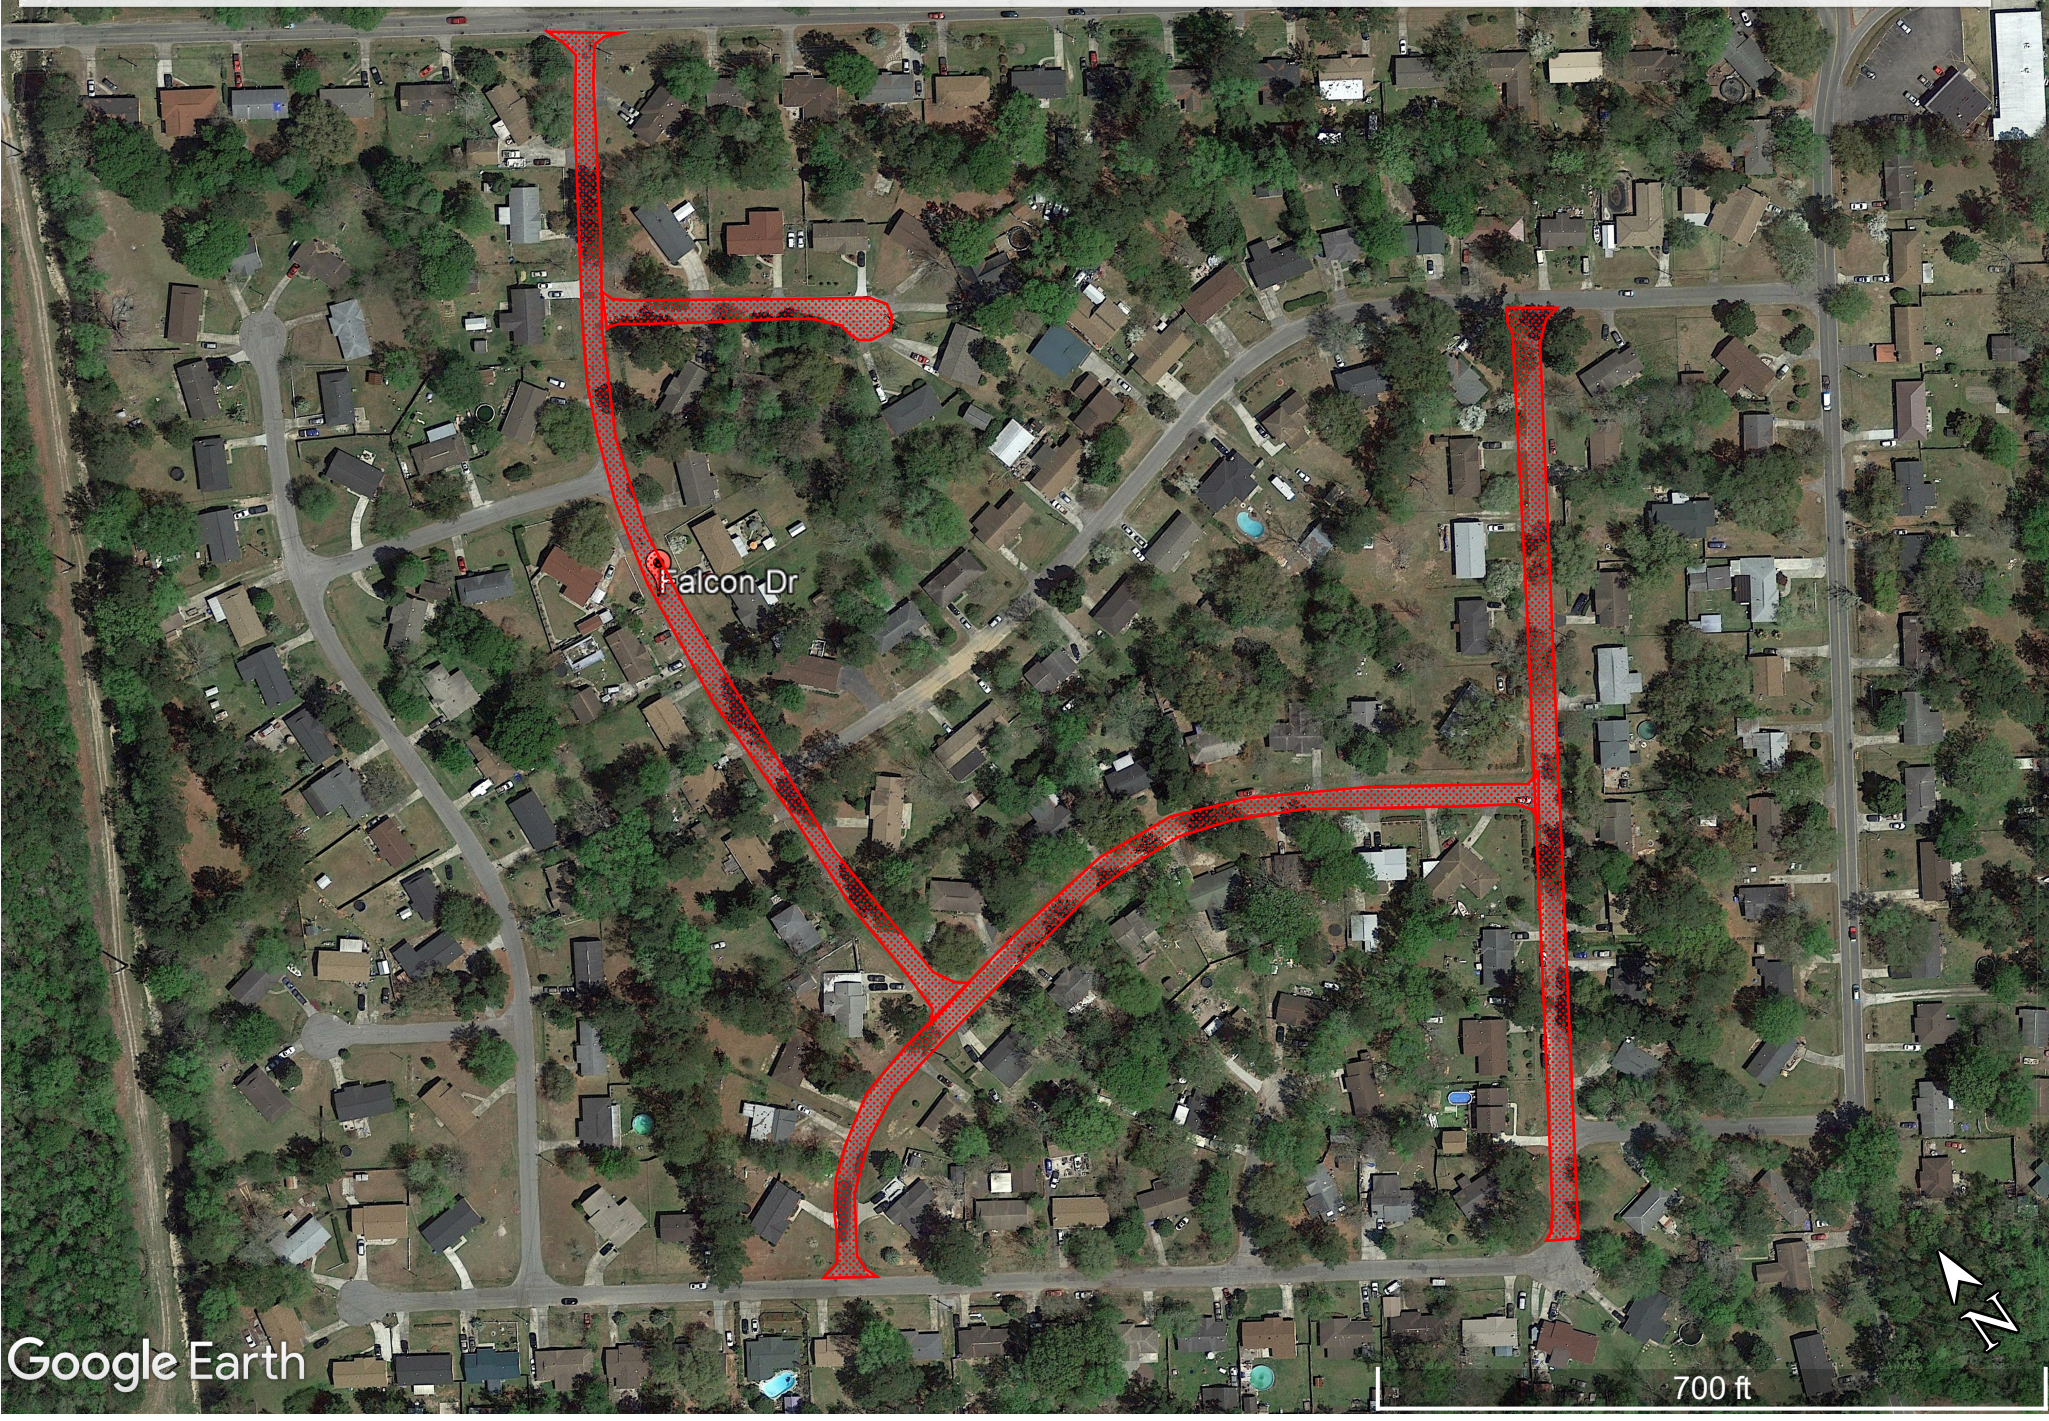

Blocker Lane (S-719)

Legend

Blocker Ln

Elizabeth St. & E. Walker Dr. (S-172)

Legend

-  Garbon Dr
-  Laurel Landscape, LLC

Falcon Dr (S-572) Wren Ct. (S-573) Lark St. (S-570) Oriole St. (S-570) Quail Dr. (S-570) Legend

Google Earth

700 ft

Garbon Drive (S-847)

Write a description for your map.

Legend

-  Garbon Dr
-  Laurel Landscape, LLC

Garbon Dr

Google Earth

900 ft

South Gum St. (S-195)

From Joyce Lane to East Doty Ave.

Legend

-  Garbon Dr
-  Laurel Landscape, LLC

 S Gum St

Google Earth

700 ft

South Gum St. (S-195)

From Joyce Lane to East Doty Ave.

Legend

-  Garbon Dr
-  Laurel Landscape, LLC