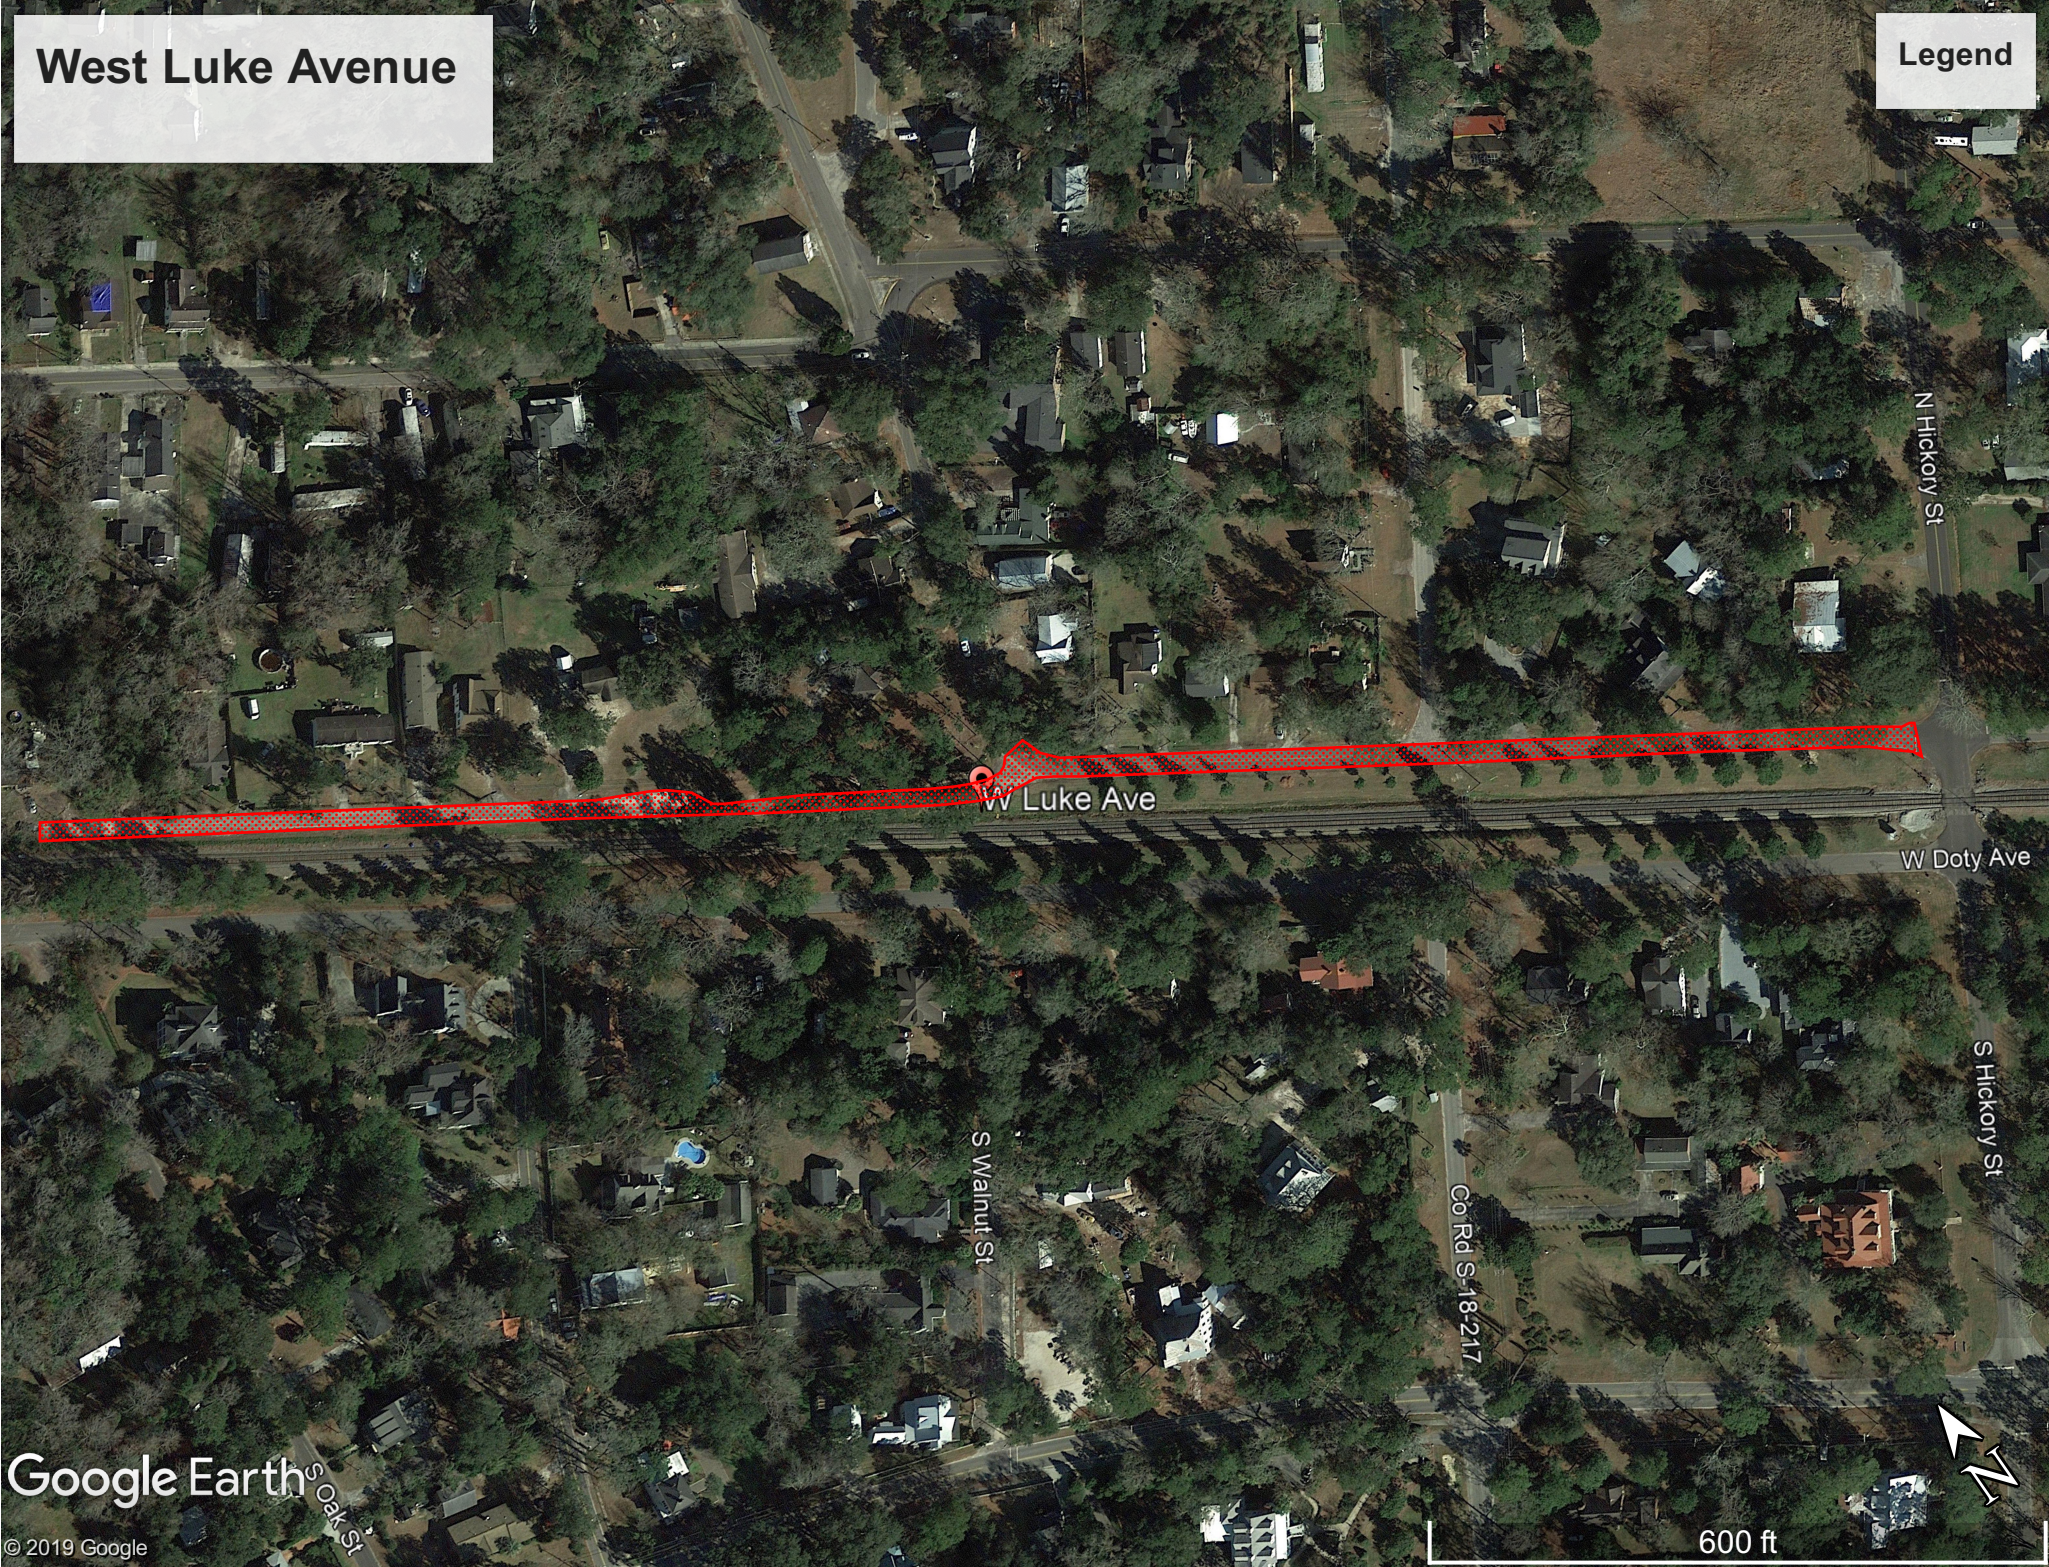

# Simmons Avenue

Legend

Google Earth

© 2019 Google

700 ft

# West Luke Avenue

Legend

W Luke Ave

N Hickory St

W Doty Ave

S Hickory St

S Walnut St

Co Rd S-18-217

Google Earth

© 2019 Google

Oak St

600 ft