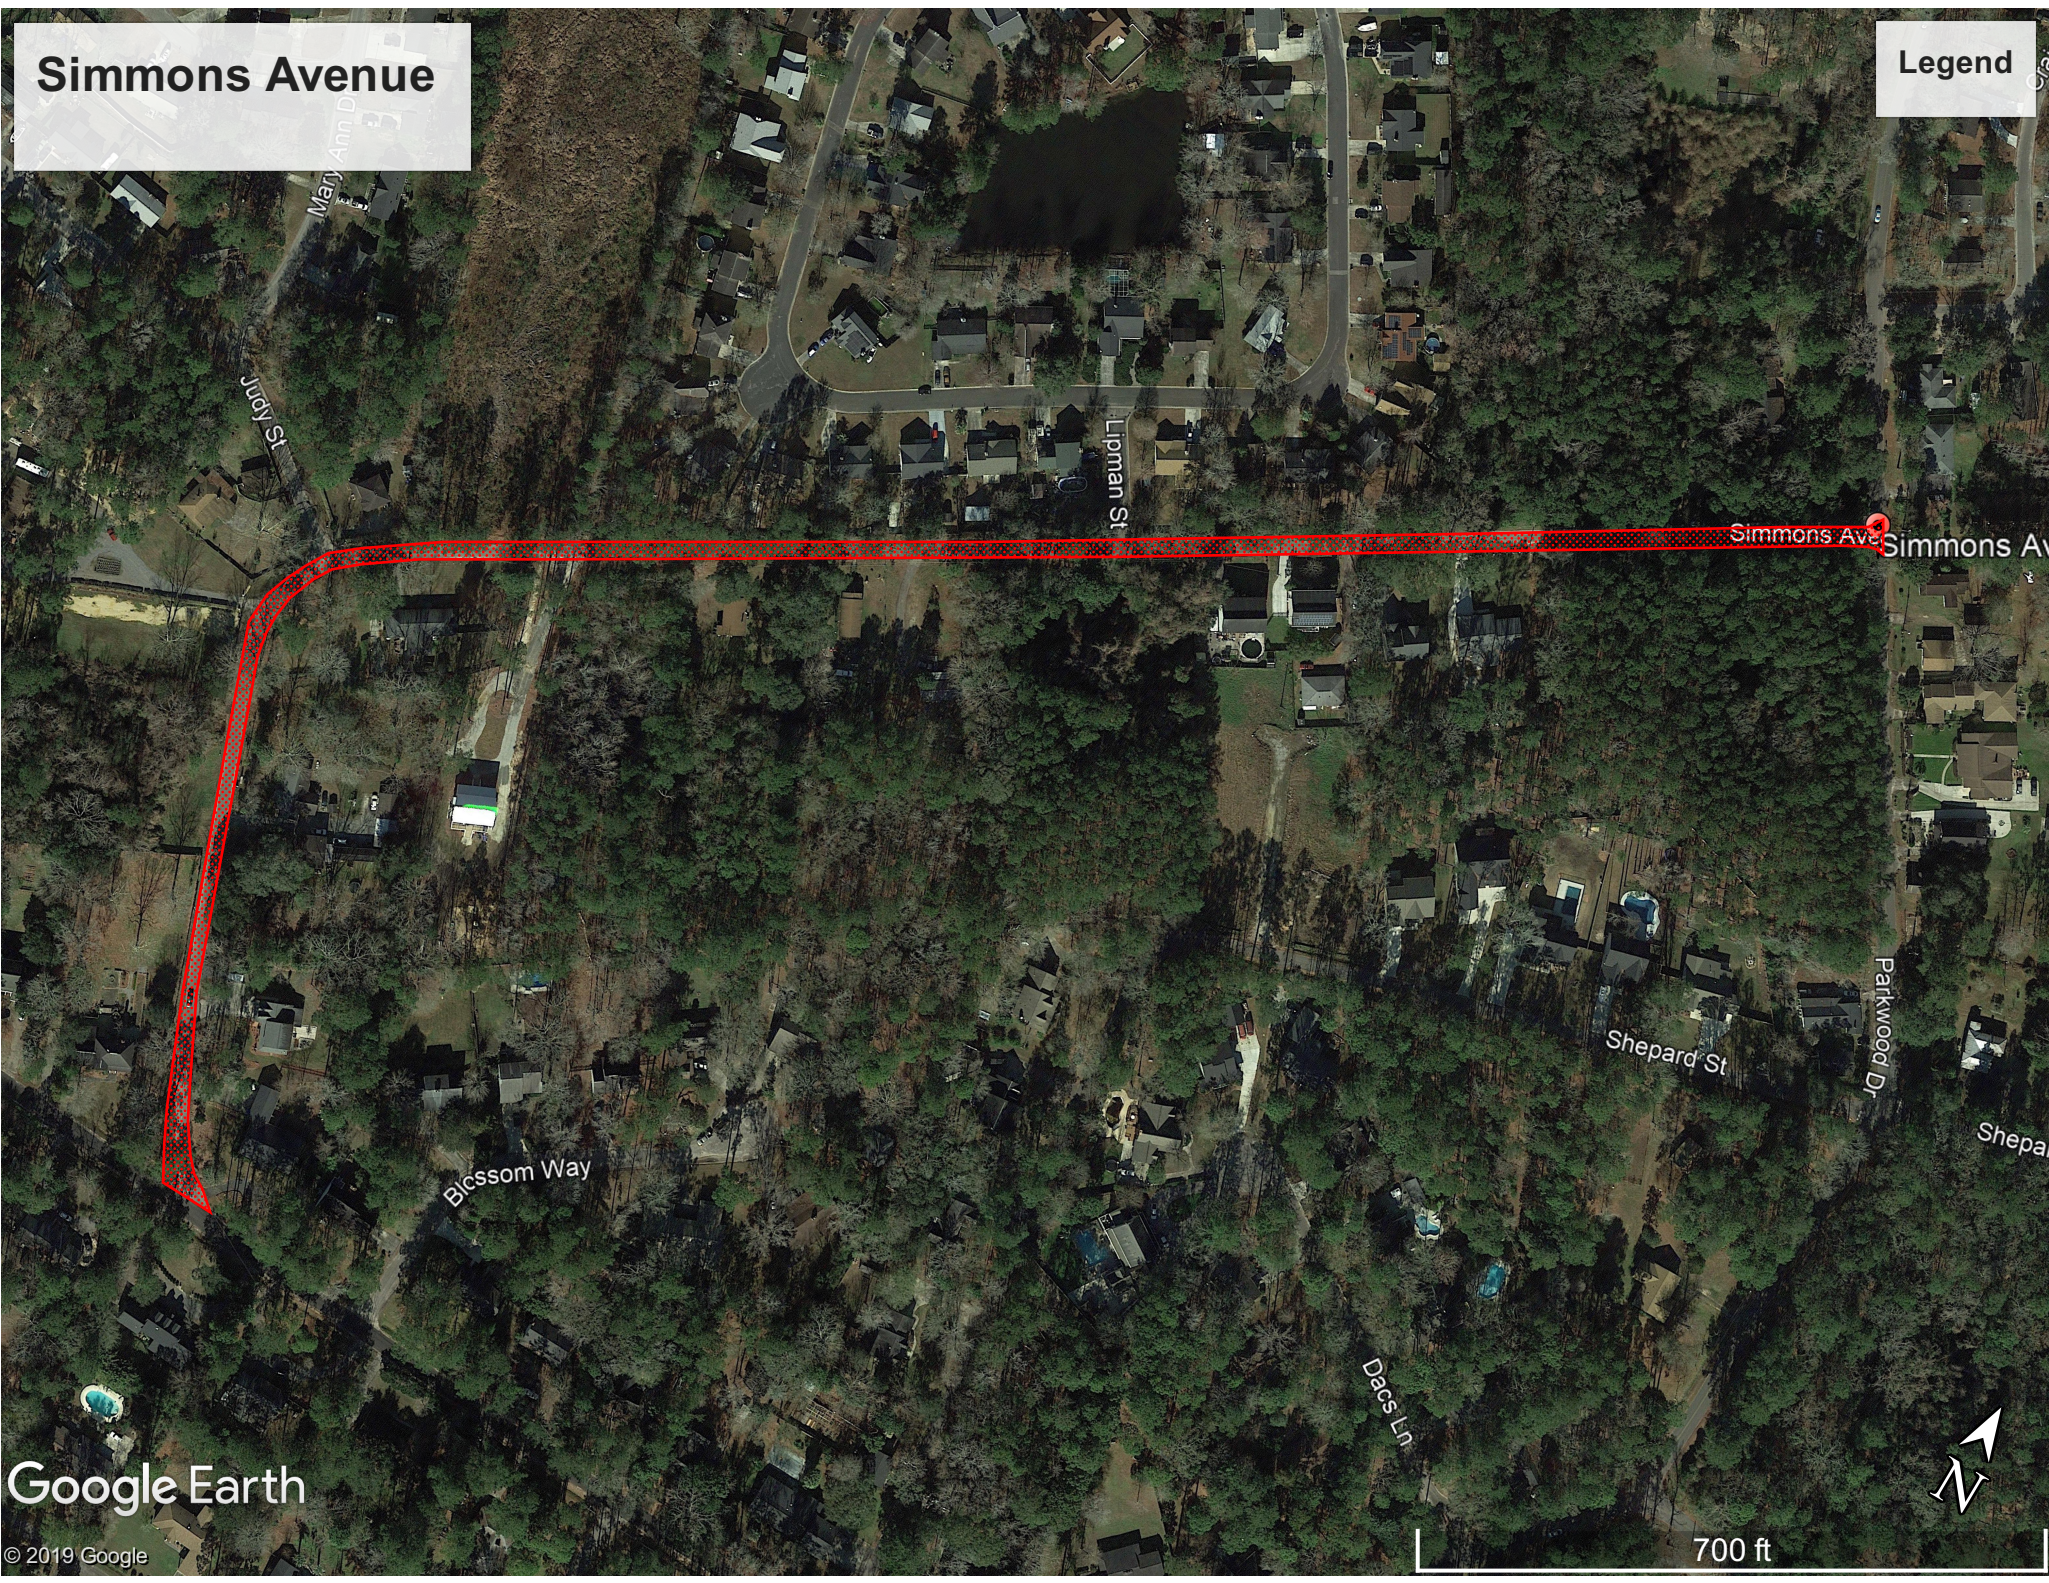

Renau Blvd

Renau Blvd

Eagles Dr

Glen Eagle Dr

Hazeltine Bend

Google Earth  
PRESTWICK CT

© 2019 Google

1000 ft

# Simmons Avenue

Legend

Google Earth

© 2019 Google

700 ft

Google Earth

© 2019 Google

Oak St

600 ft