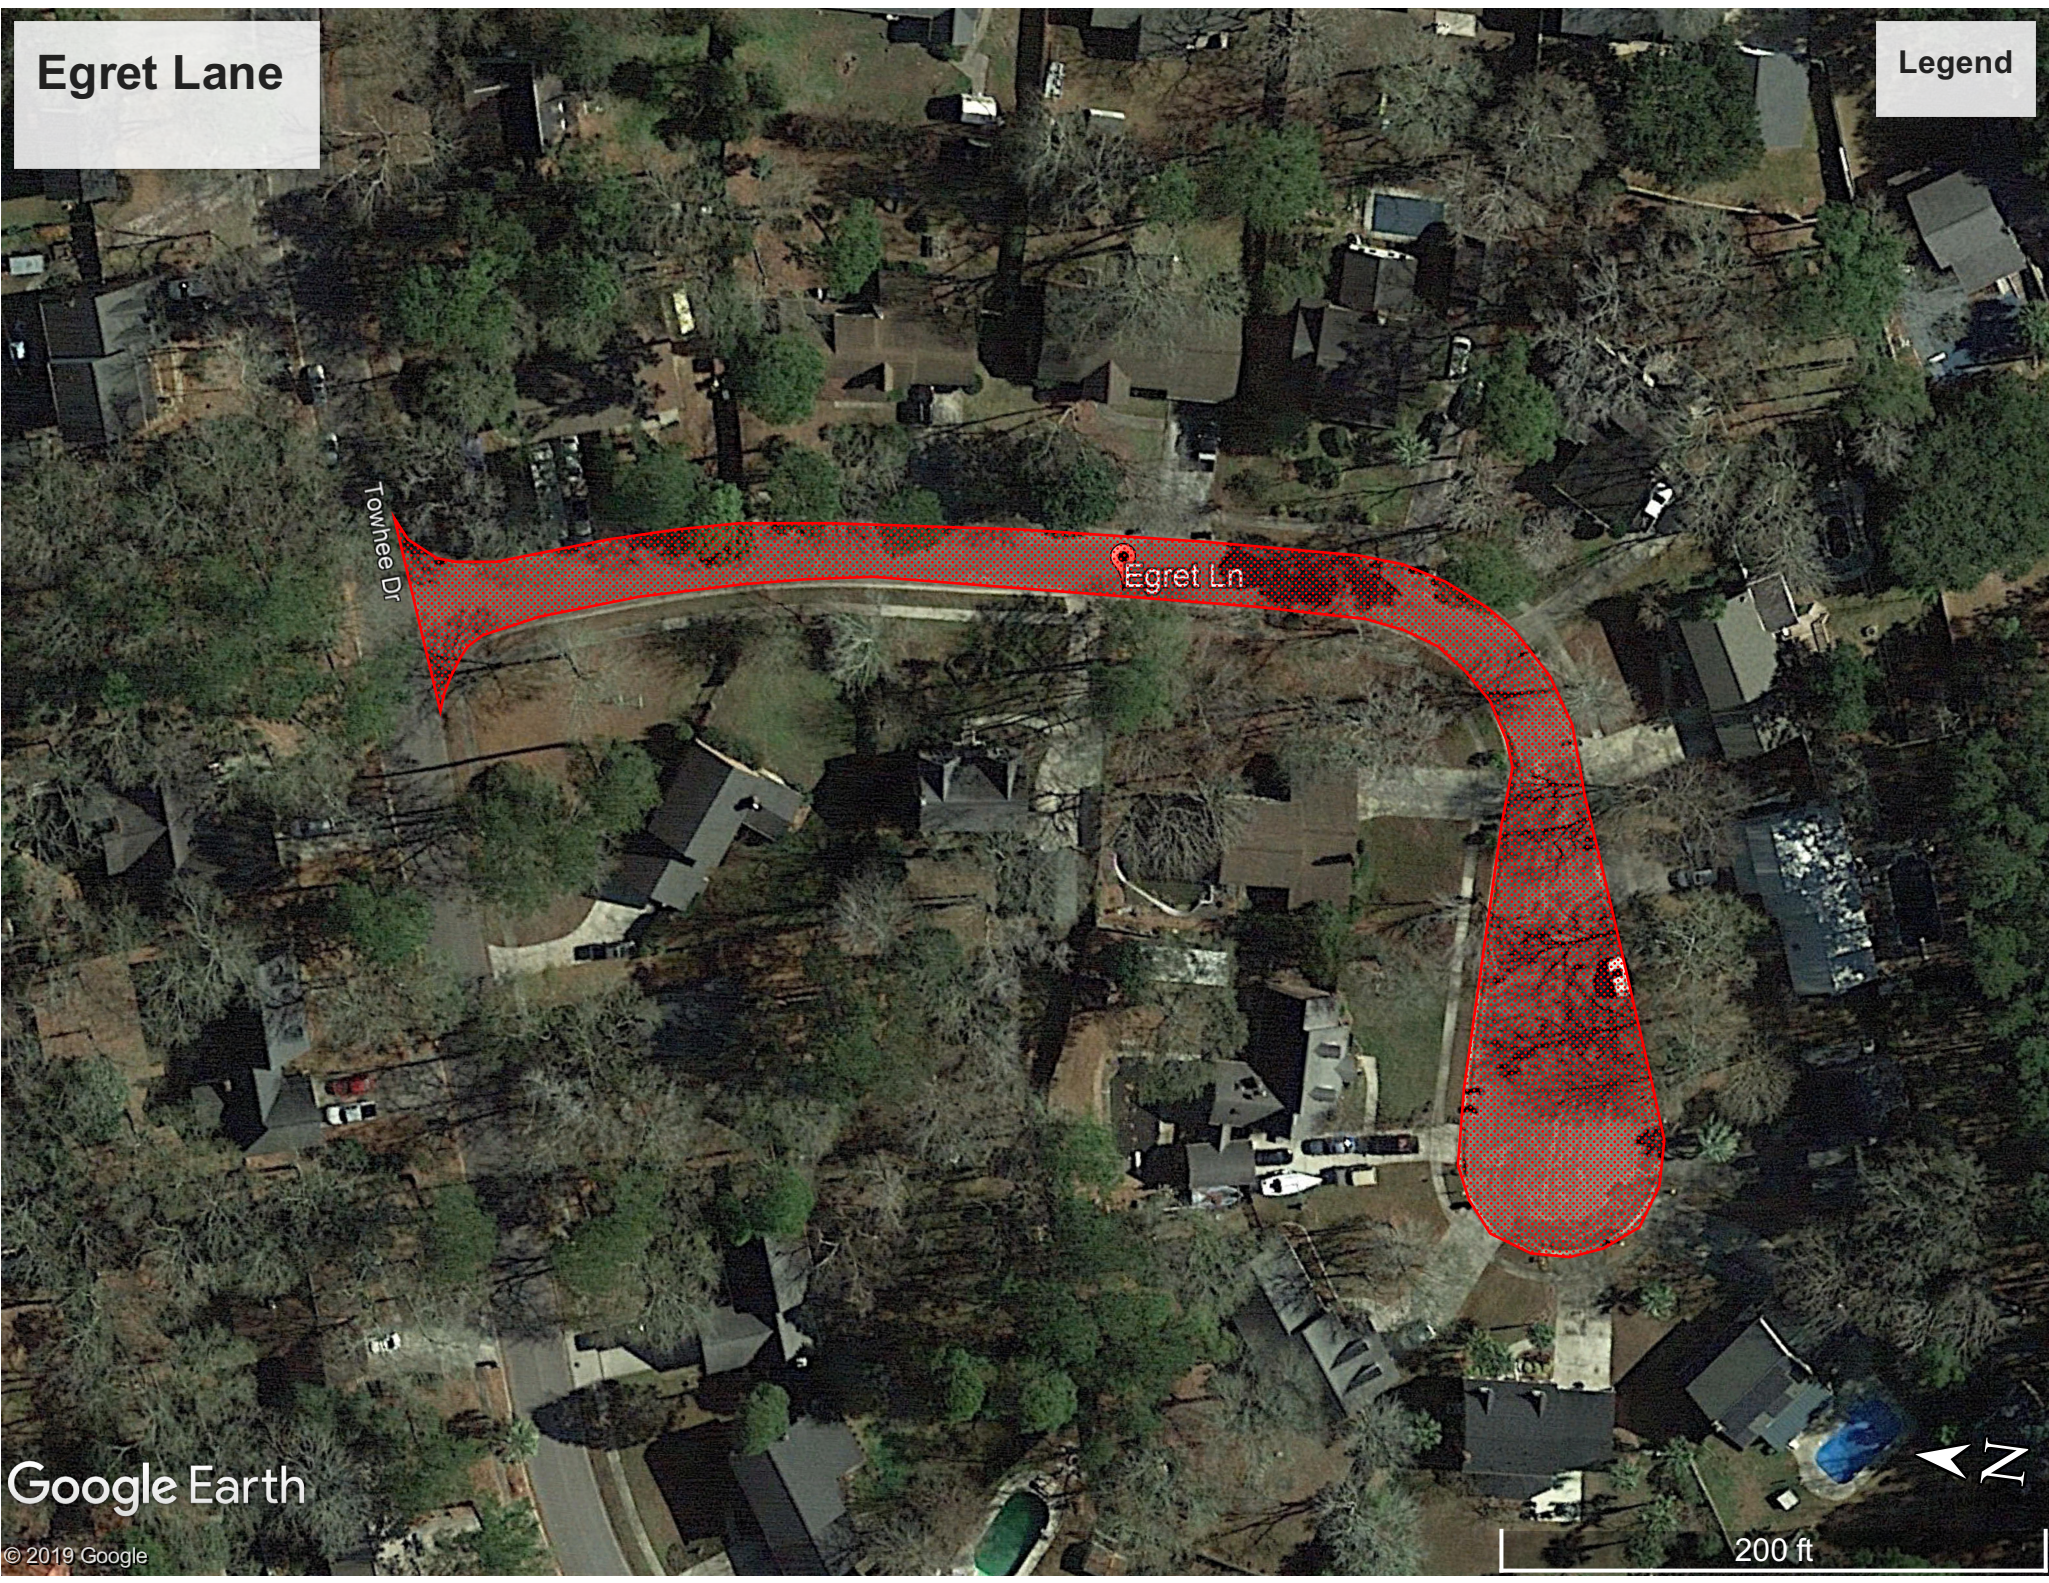

## Legend

Google Earth

© 2019 Google

500 ft

# Duck Blind Court

Legend

Egret Lane

Legend

Towhee Dr

Egret Ln

Google Earth

© 2019 Google

200 ft

Ford Court

Legend

Google Earth

© 2019 Google

Woodward Blvd

300 ft

# Lipton St. + Elizabeth St.

Legend

Google Earth

© 2019 Google

300 ft