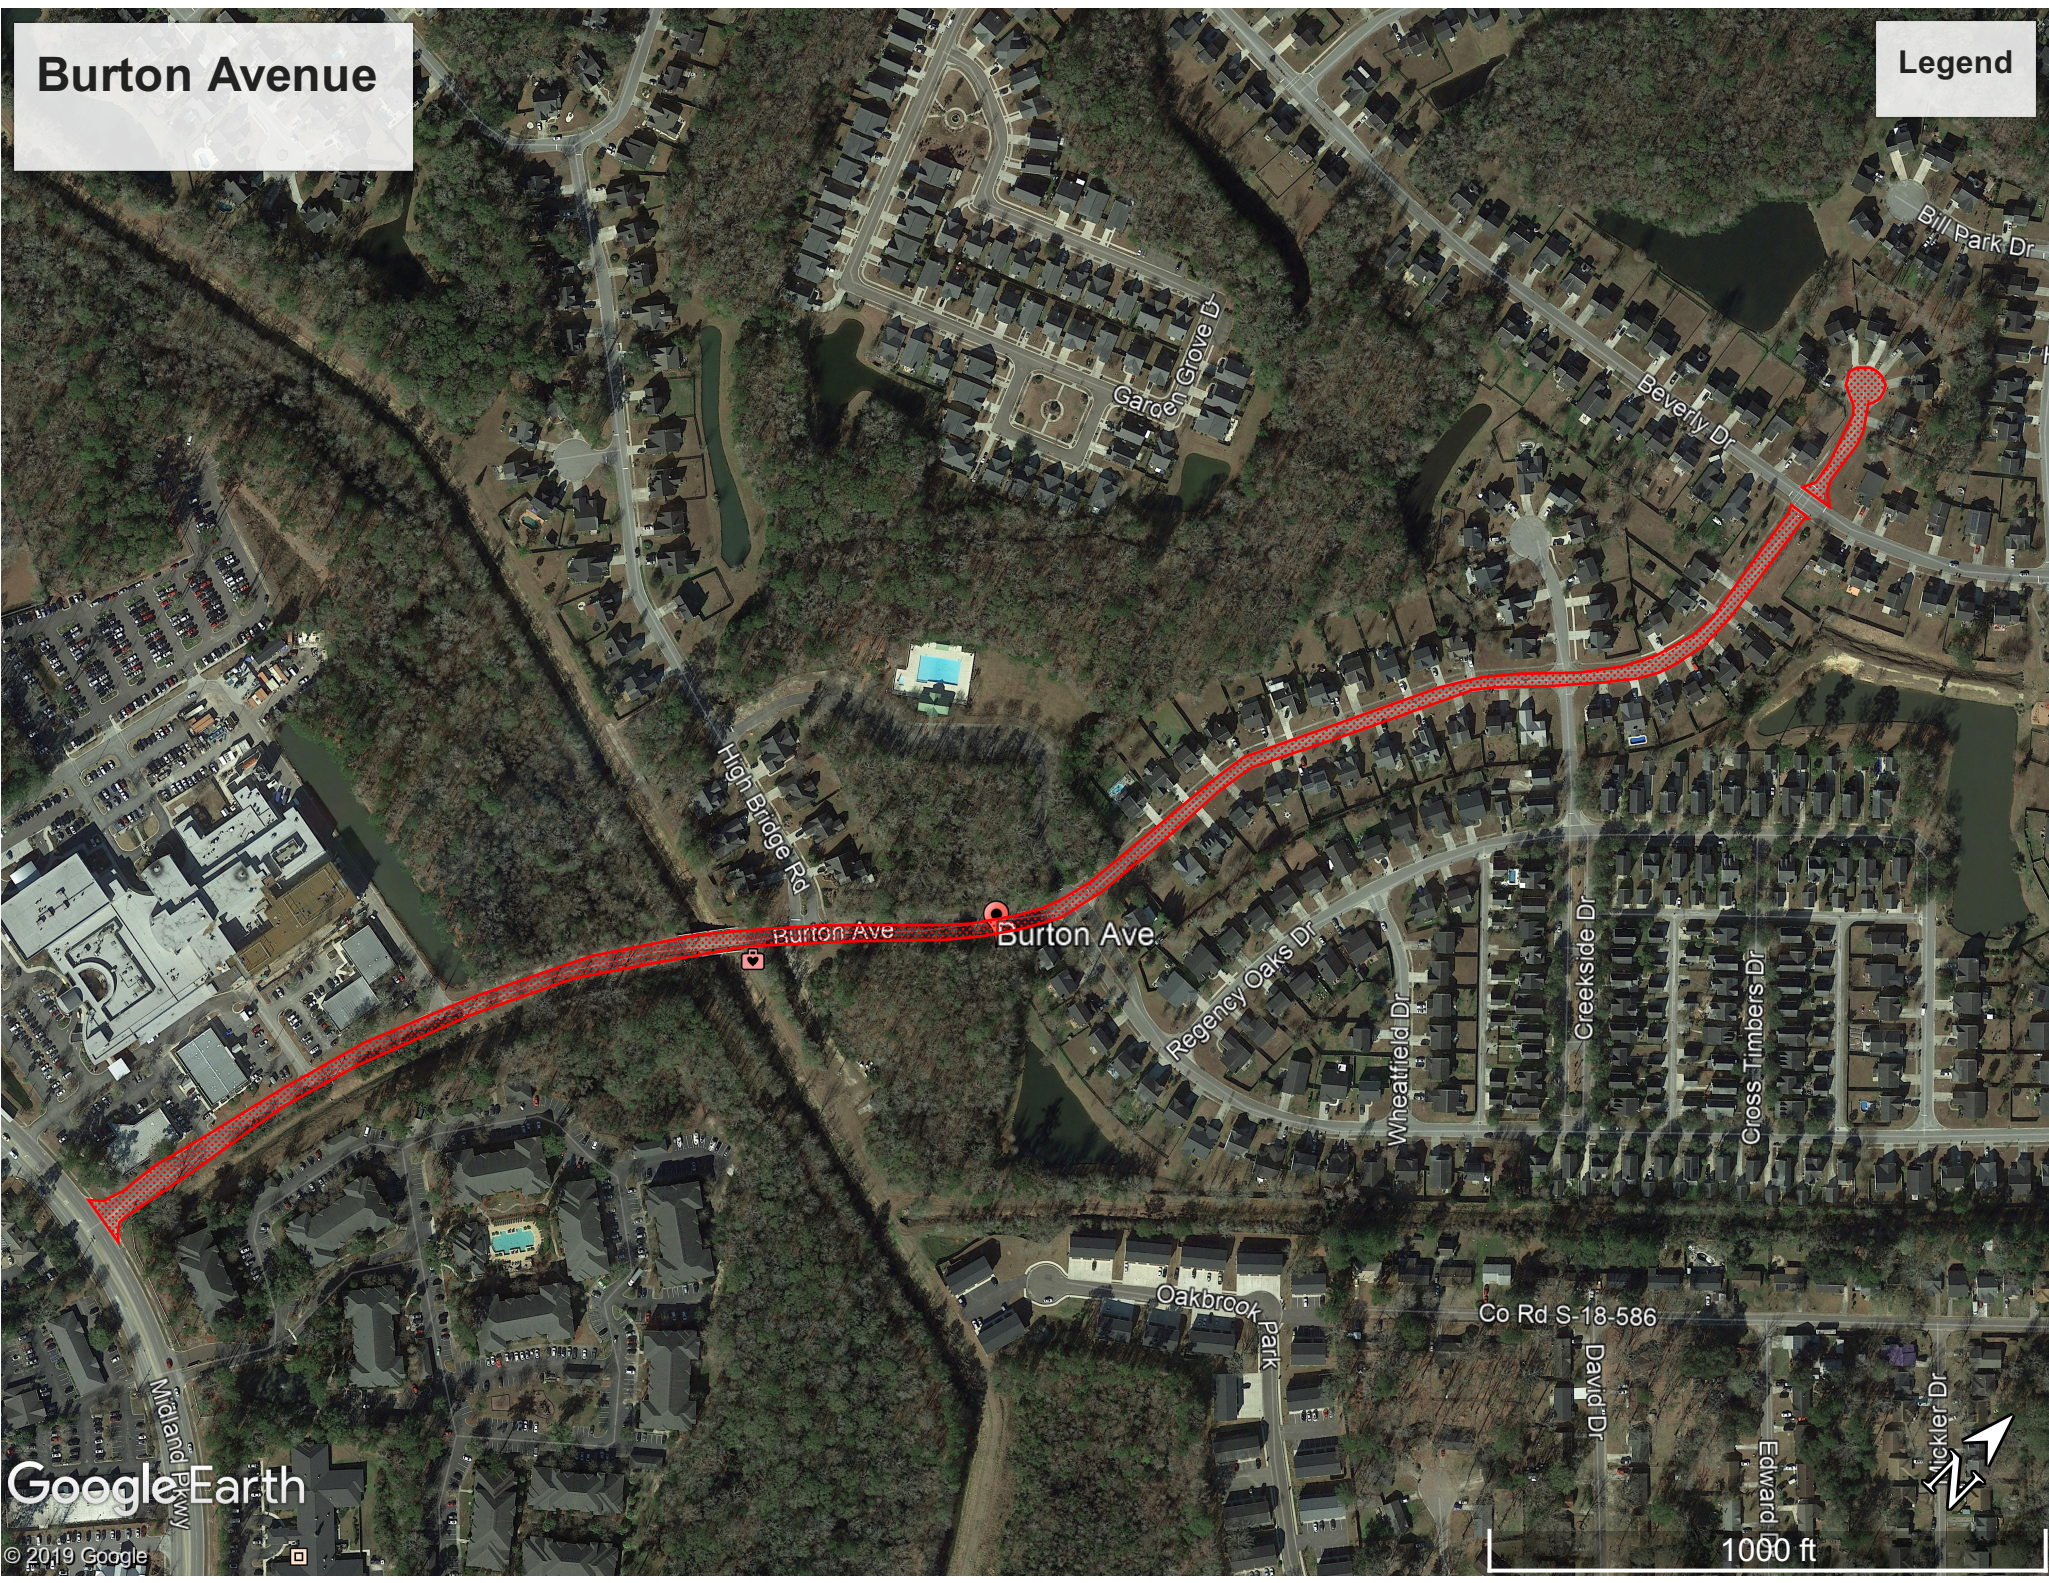

© 2019 Google

500 ft

Bamert Street

Legend

Google Earth

© 2019 Google

300 ft

# Burton Avenue

Legend

# Duck Blind Court

Legend

Egret Lane

Legend

Towhee Dr

Egret Ln

Google Earth

© 2019 Google

# West Luke Avenue

Legend

W Luke Ave

N Hickory St

W Doty Ave

S Hickory St

S Walnut St

Co Rd S-18-217