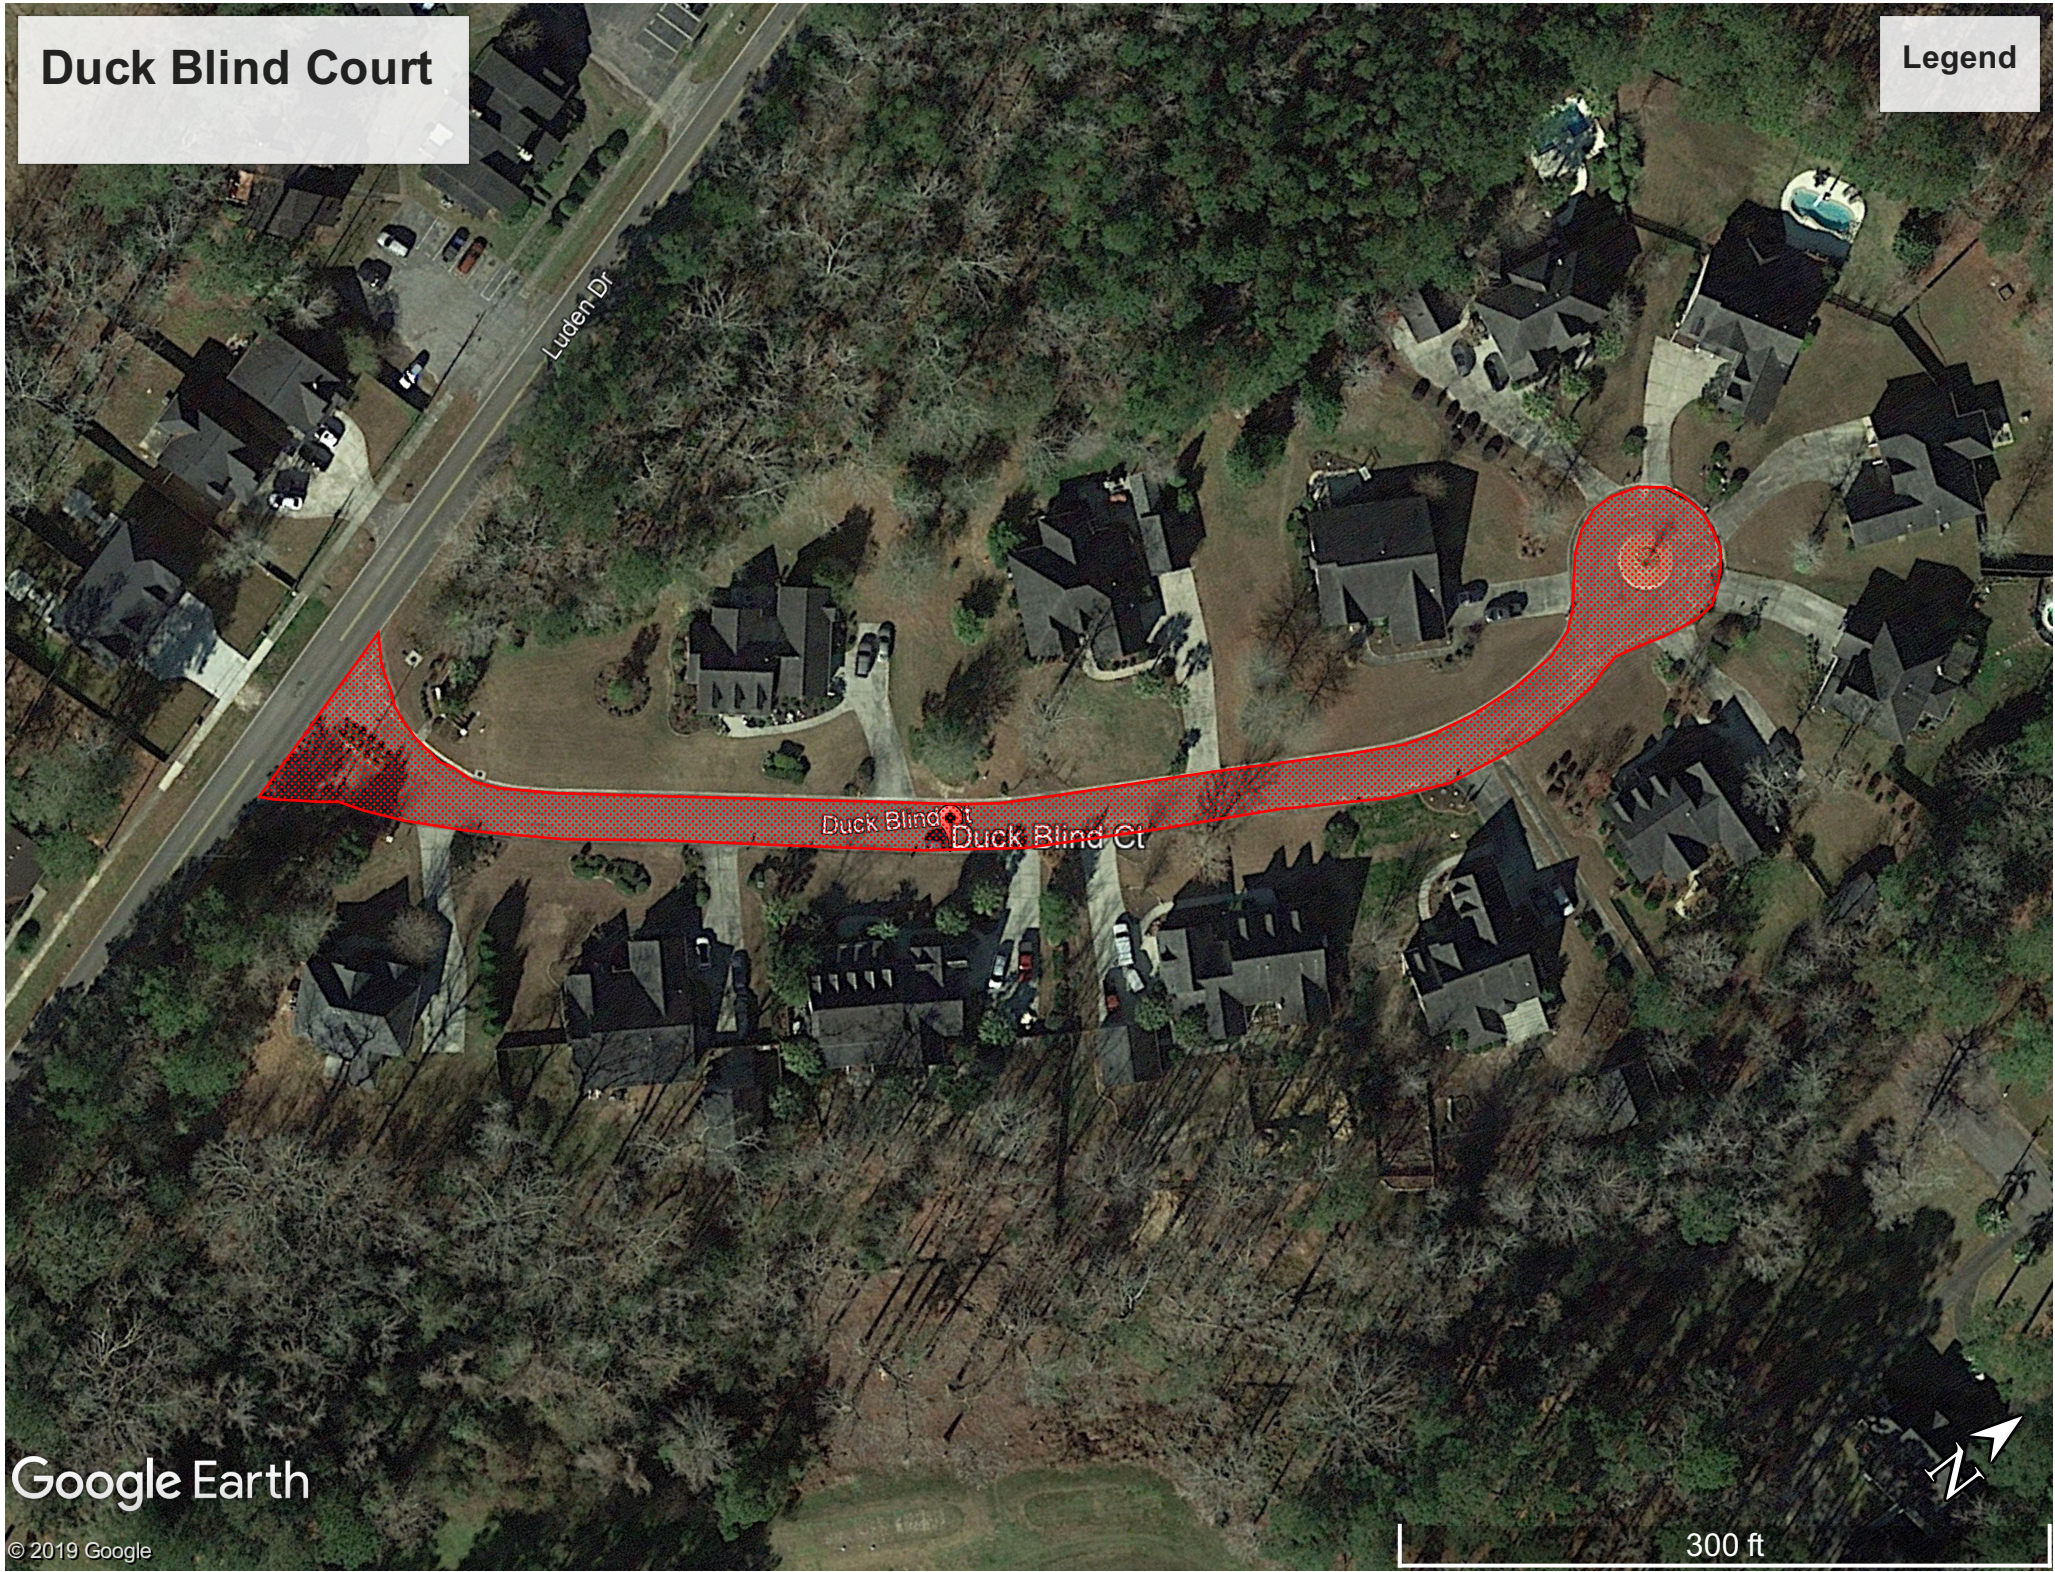

## Legend

Google Earth

© 2019 Google

500 ft

# Duck Blind Court

Legend

Egret Lane

Legend

Towhee Dr

Egret Ln

Google Earth

© 2019 Google

200 ft

Ford Court

Legend

Google Earth

© 2019 Google

Woodward Blvd

300 ft

# Lipton St. + Elizabeth St.

Legend

Google Earth

© 2019 Google

300 ft