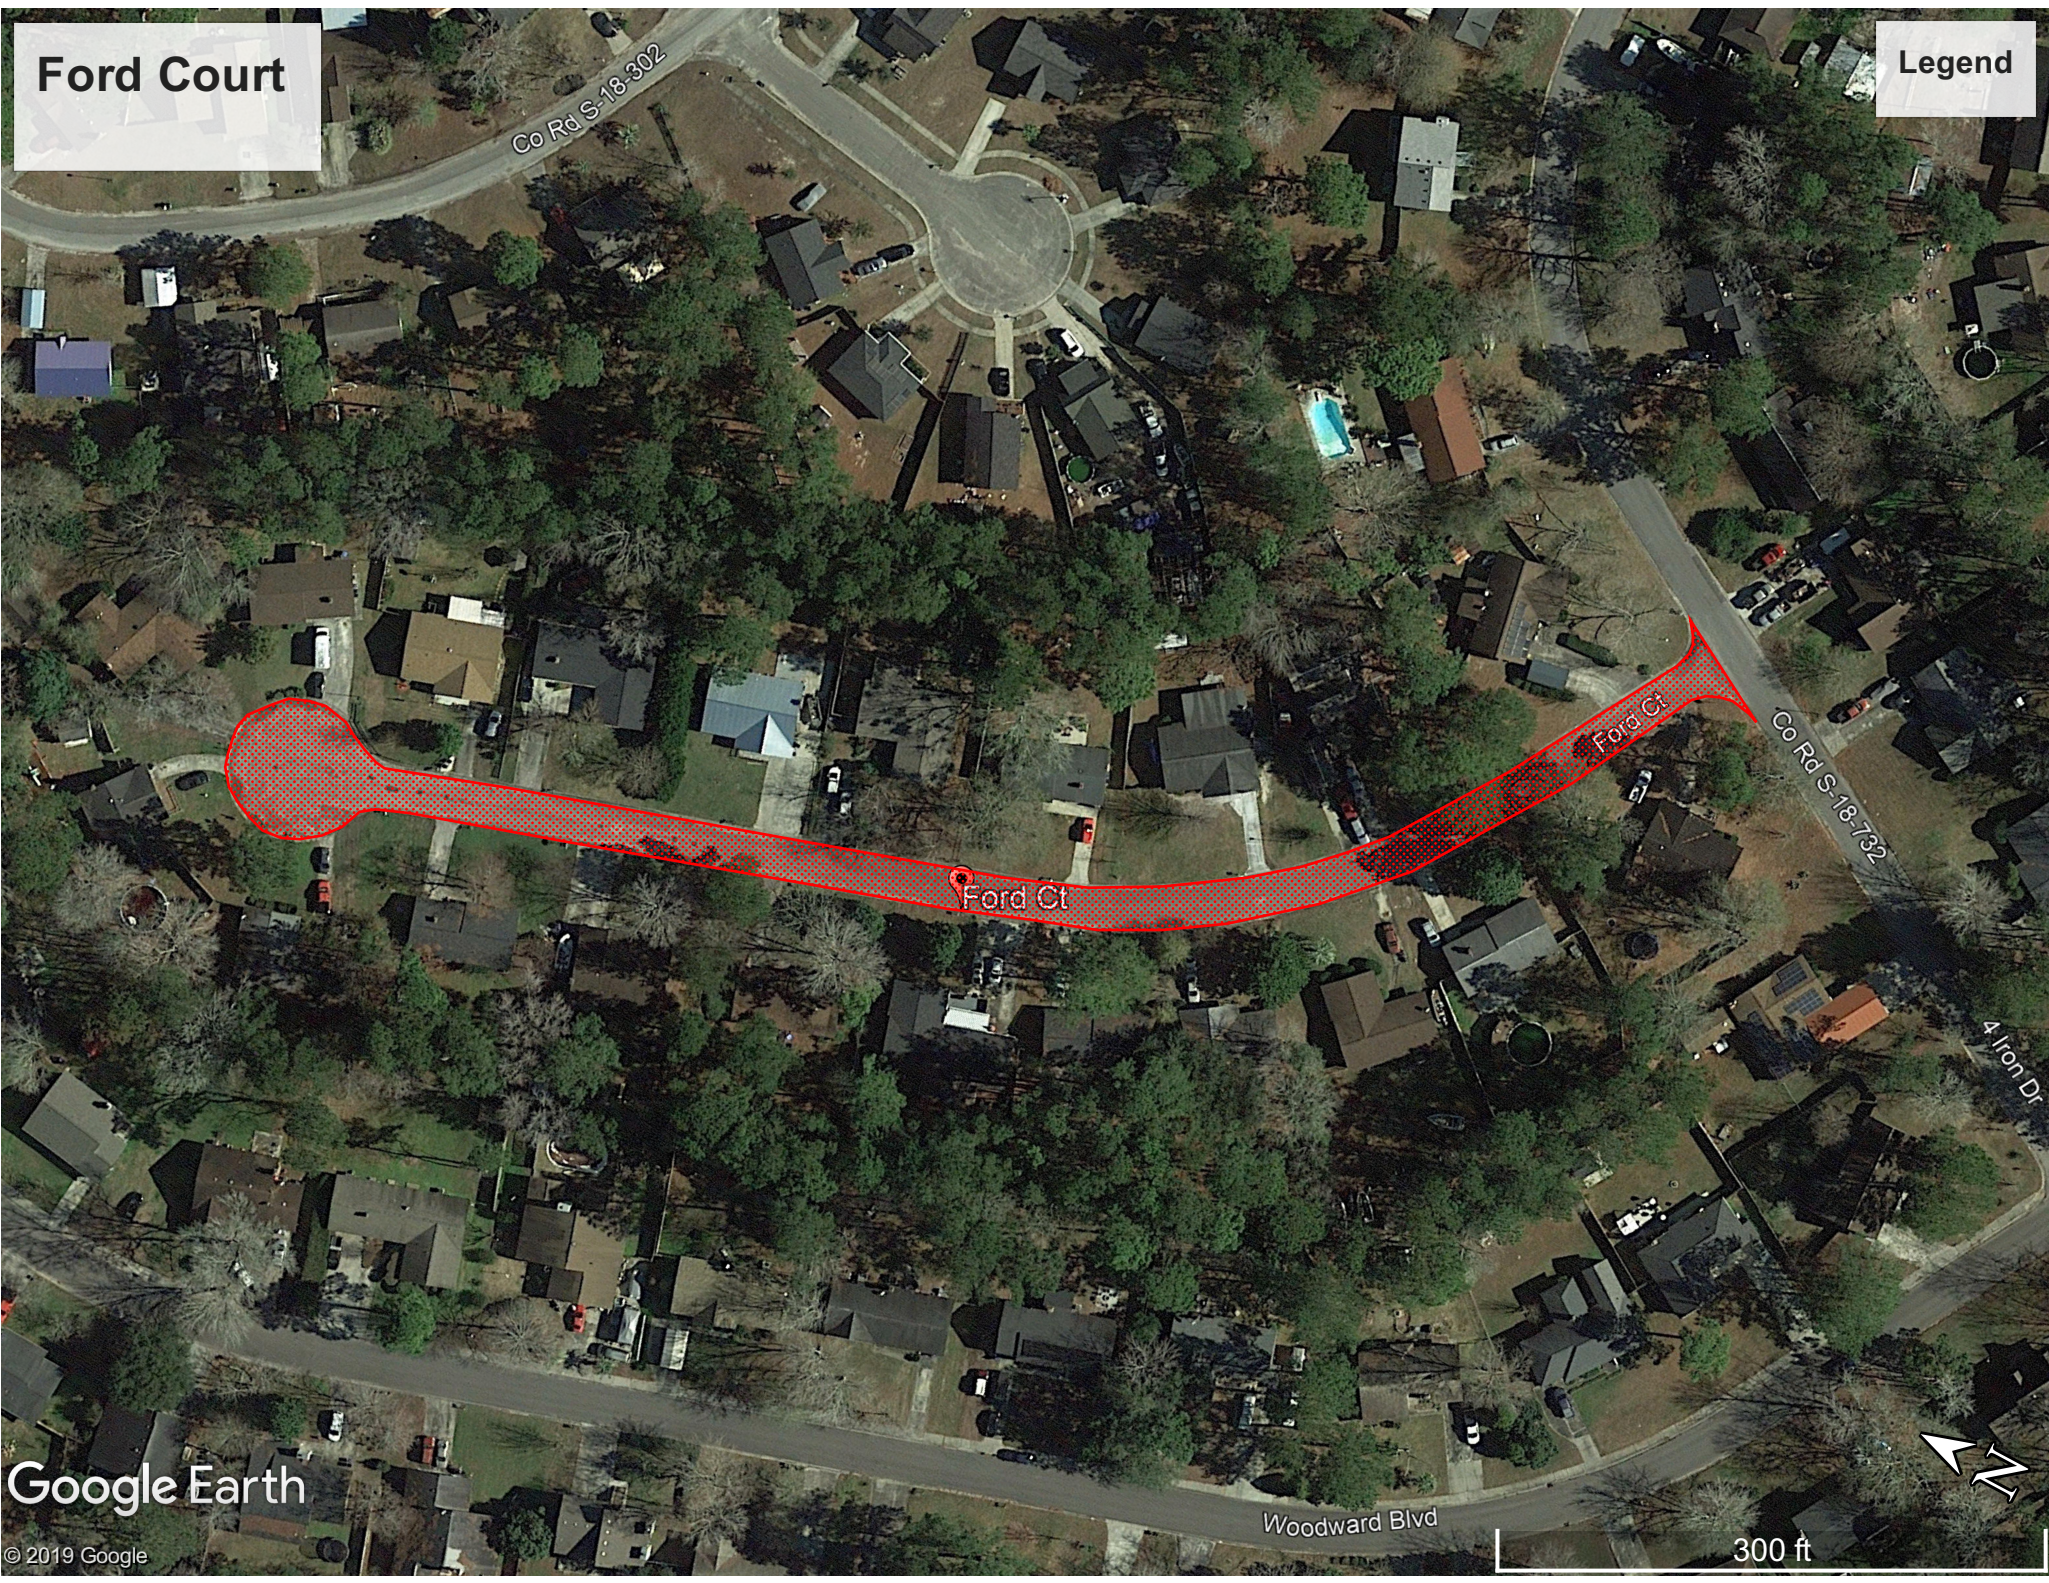

## Legend

Google Earth

© 2019 Google

500 ft

# Duck Blind Court

Legend

Egret Lane

Legend

Towhee Dr

Egret Ln

Google Earth

© 2019 Google

200 ft

Ford Court

Legend

Google Earth

© 2019 Google

Woodward Blvd

300 ft

# Lipton St. + Elizabeth St.

Legend

Google Earth

© 2019 Google

300 ft