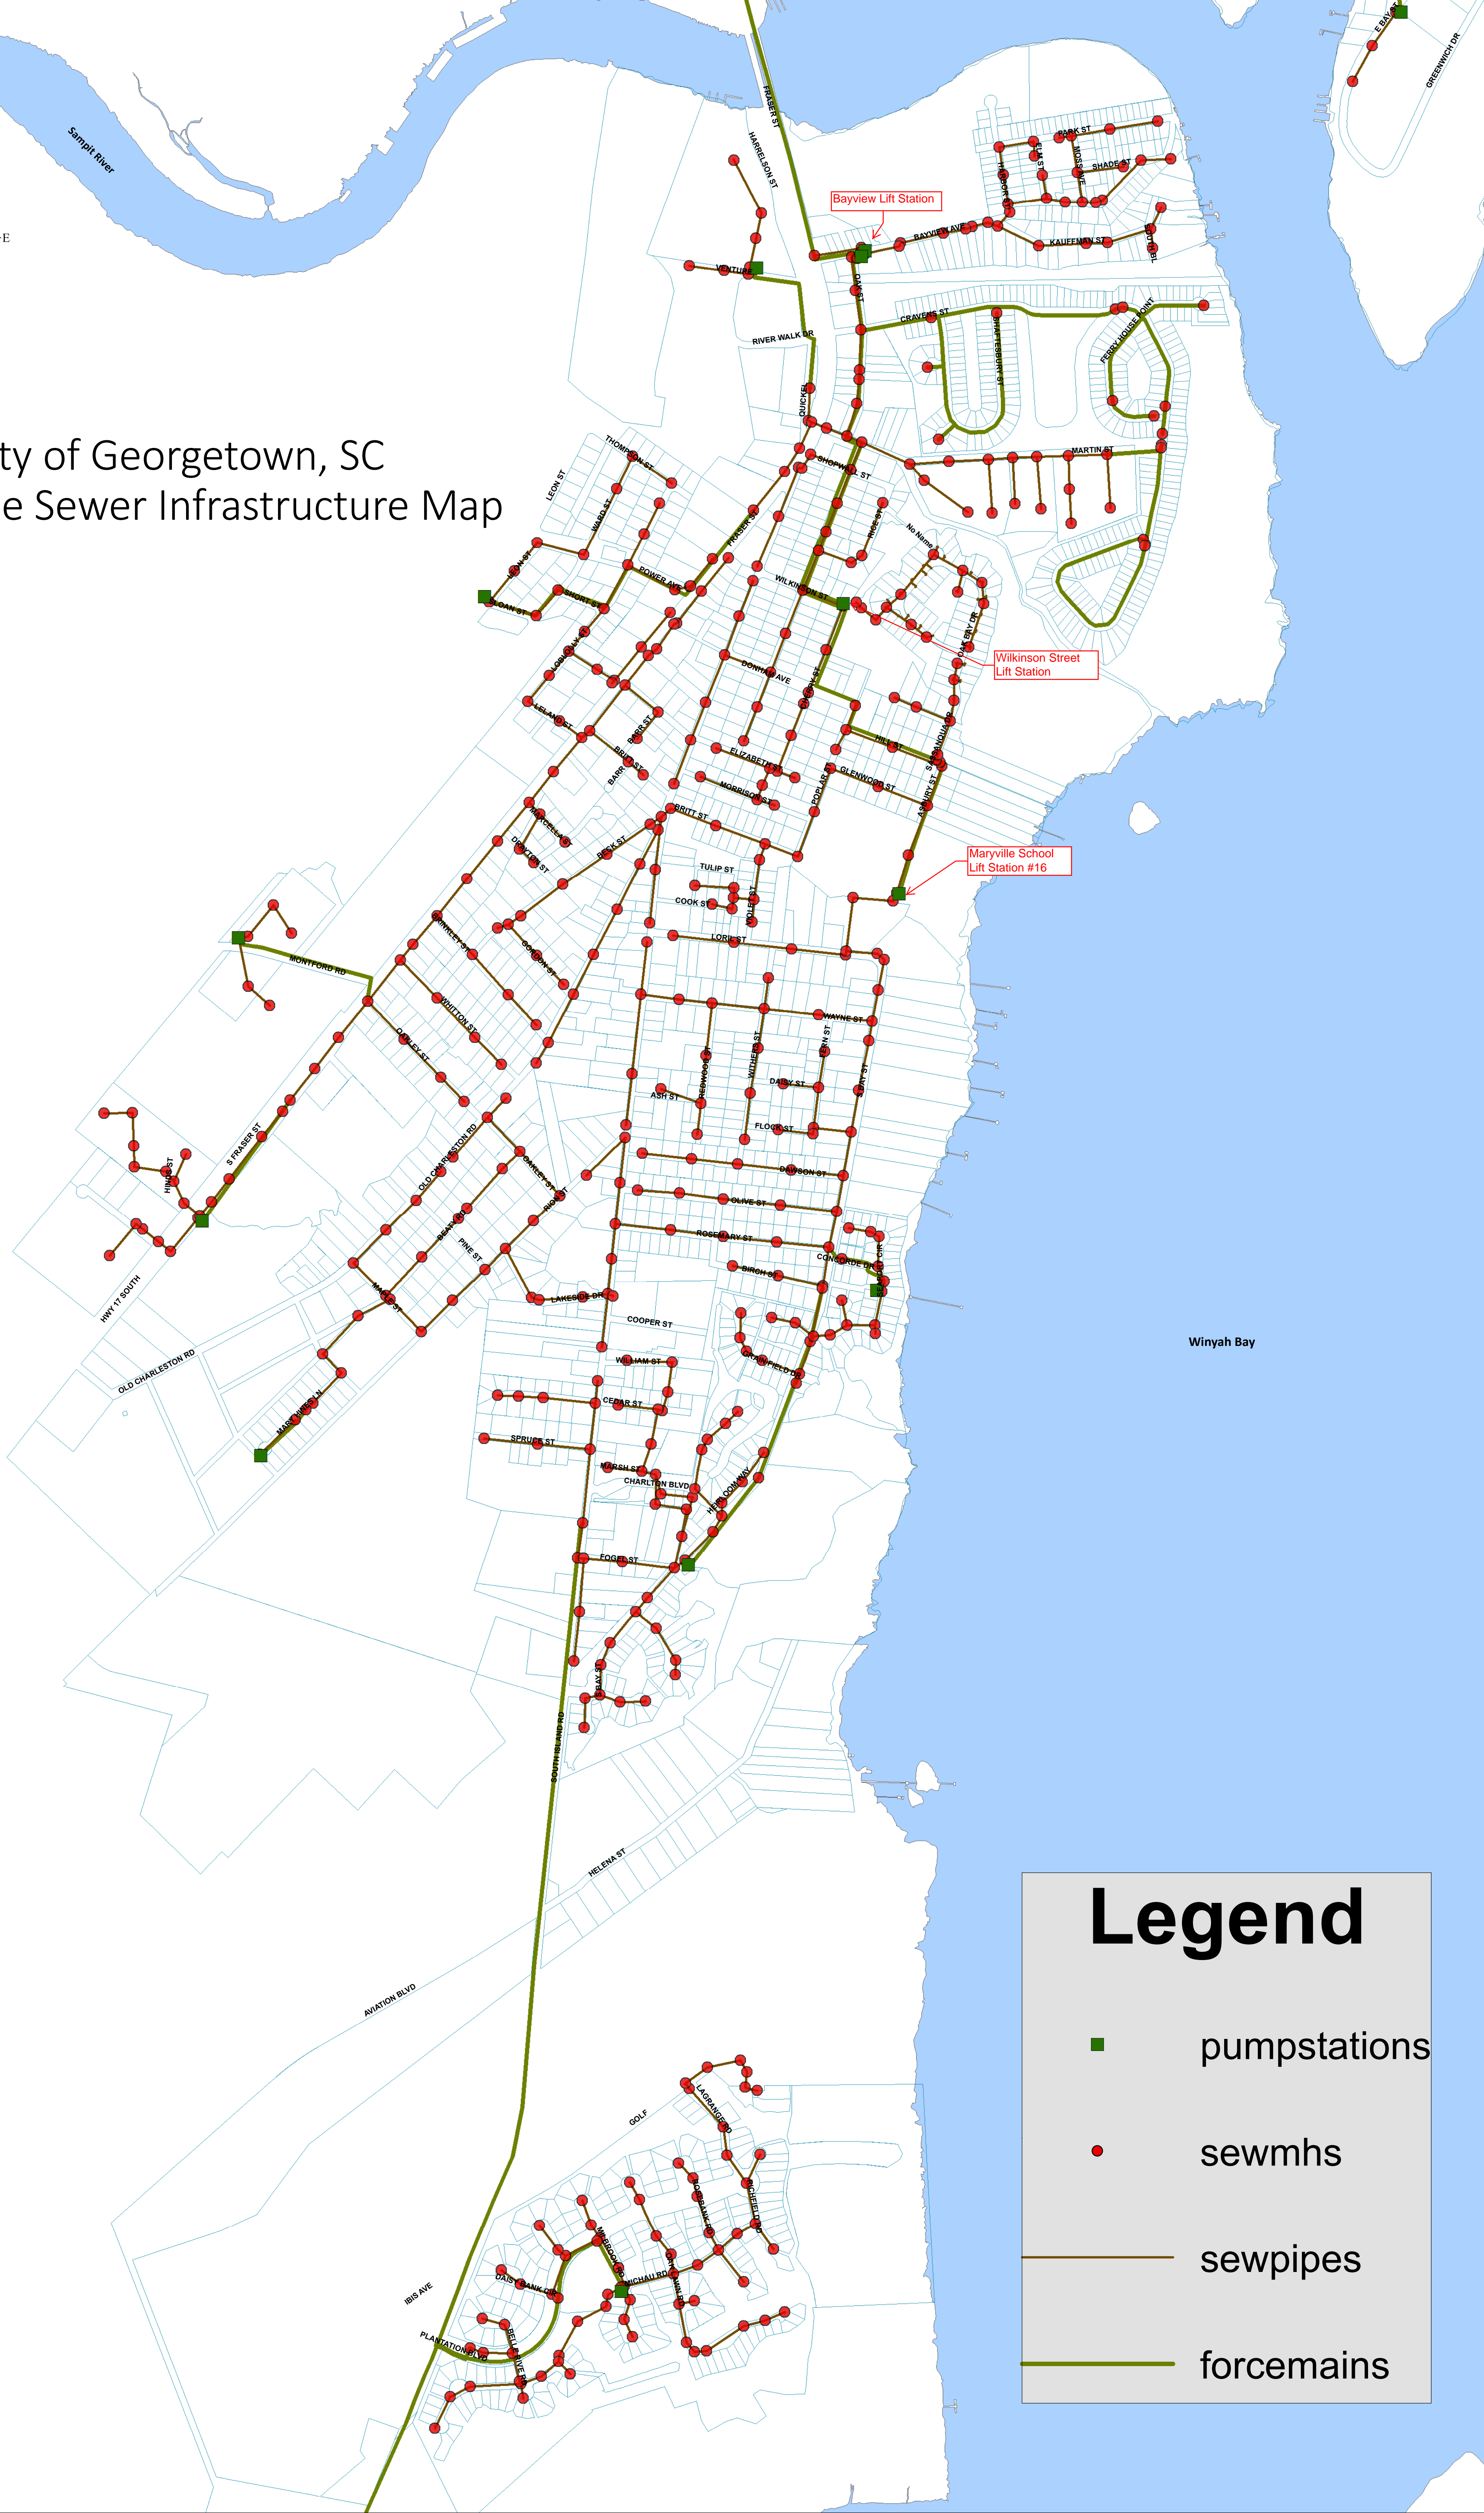

City of Georgetown, SC Maryville Sewer Infrastructure Map

Legend

-  pumpstations
-  sewmhs
-  sewmpipes
-  forcemains