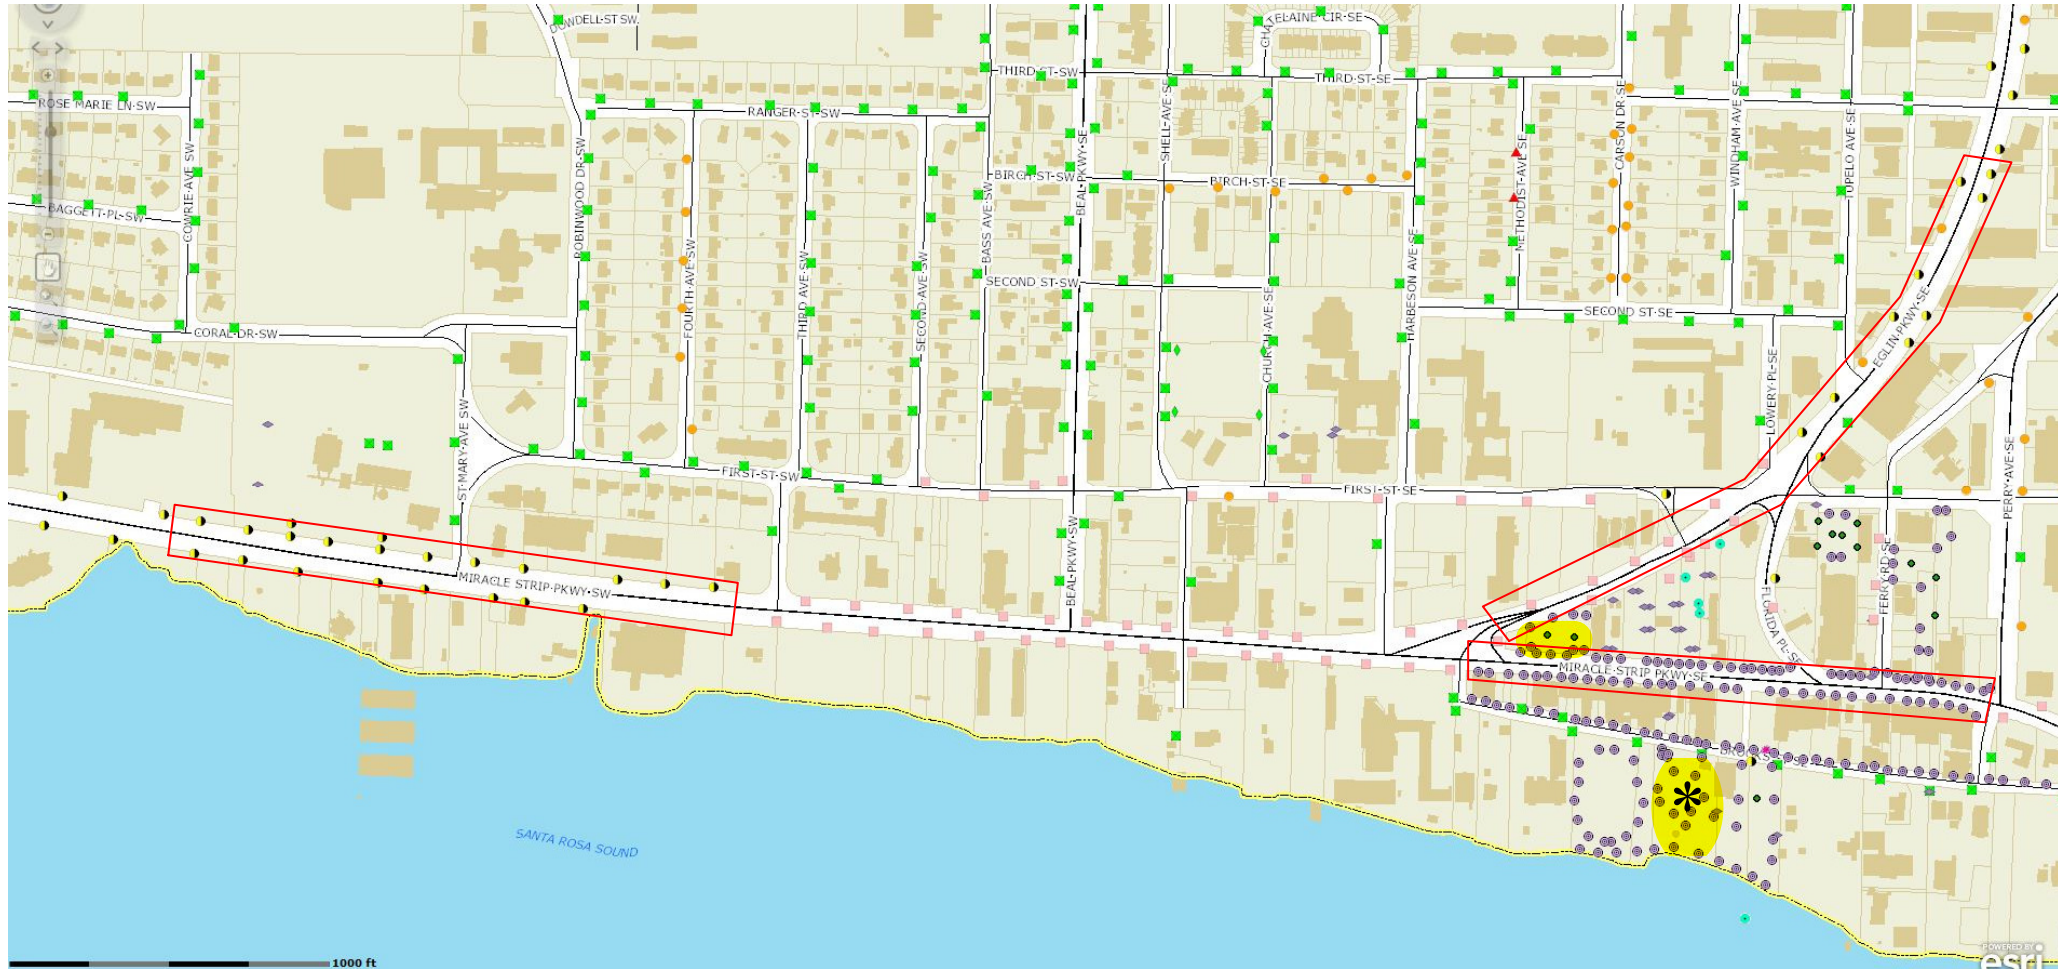

### Exhibit 1 – Proposed Locations Map City of Fort Walton Beach Community Redevelopment Area

**Highlighted property** - Gulfview Hotel Bldg/Welcome Center (added)

**Red rectangle** = Proposed Holiday Decoration Locations

**Yellow asterisk** = Prelit Holiday tree - decorations only added