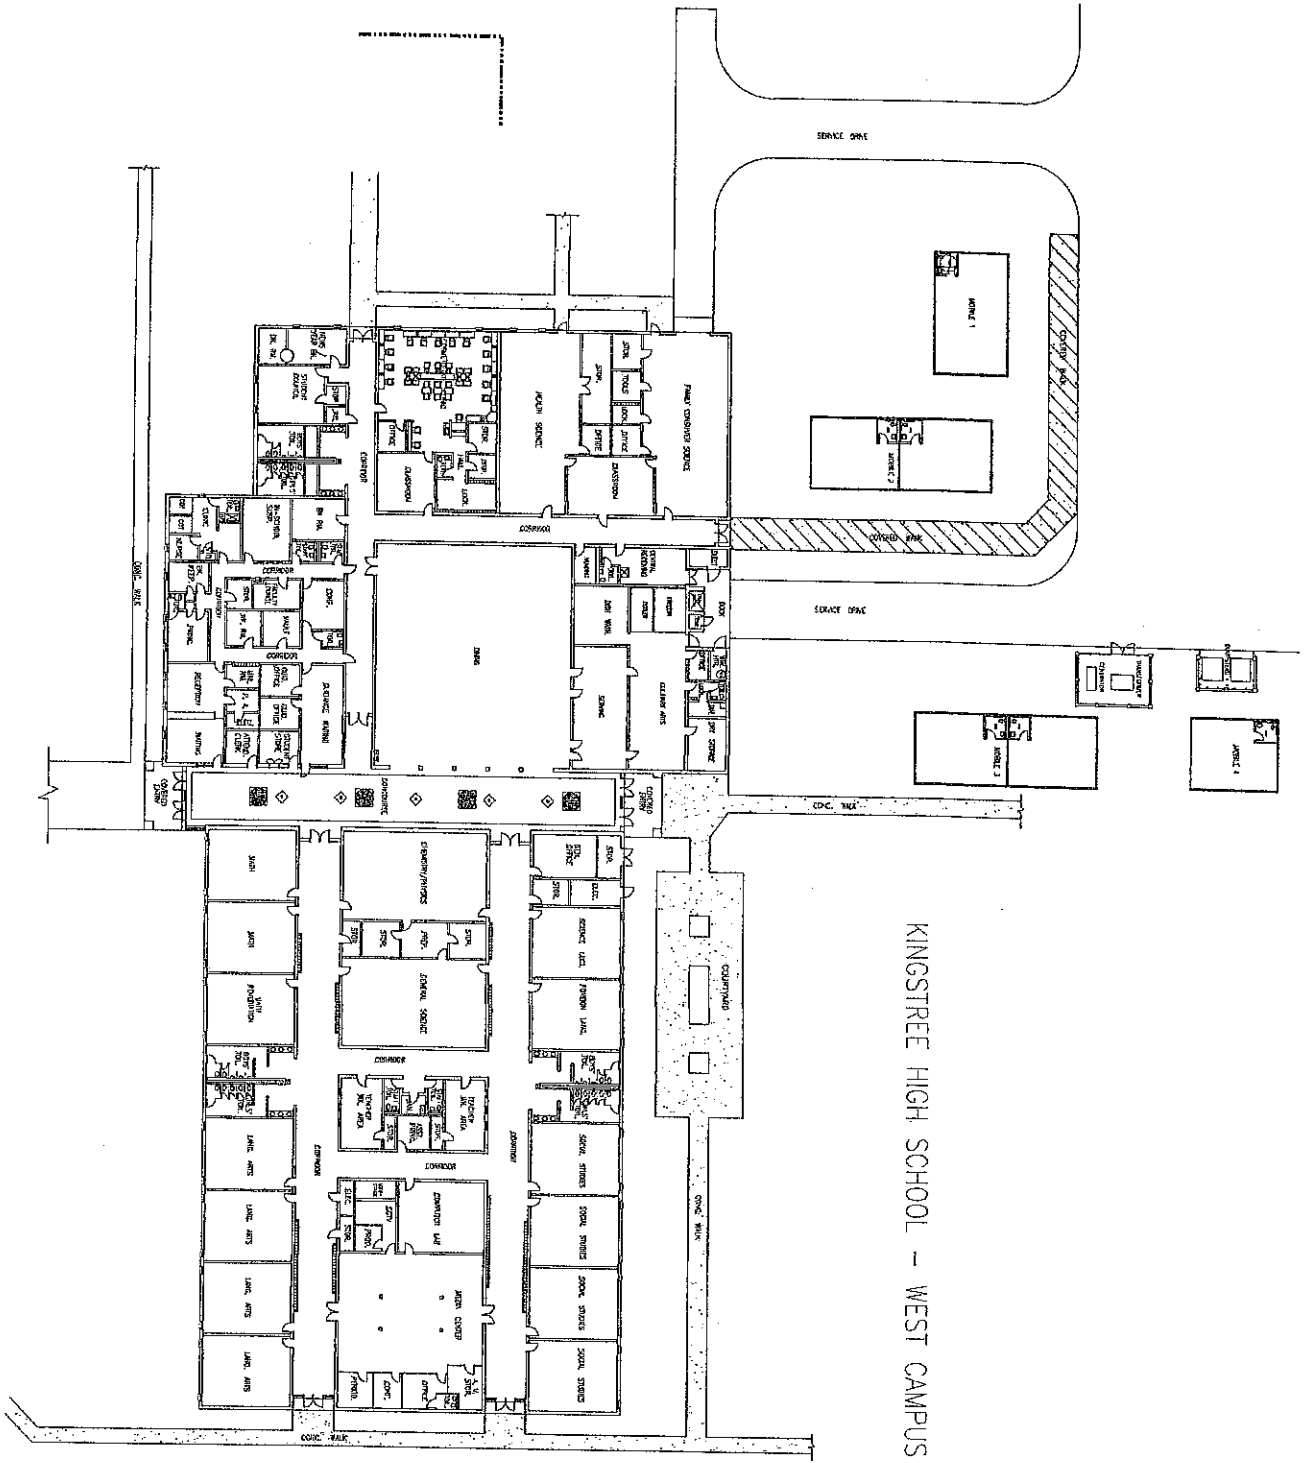

KENNETH GARDNER

KINGSTREE HIGH SCHOOL - WEST CAMPUS

COVERED PAV. AREA

W.M. ANDERSON

WCS D DISTRICT OFFICE

KINGSTREE MIDDLE MAGNET

ILLUMINATION L.L.L.L.L.

HEMINGWAY MIDDLE/HIGH

HEMINGWAY VOCATIONAL

GPS

VARNER AVE.