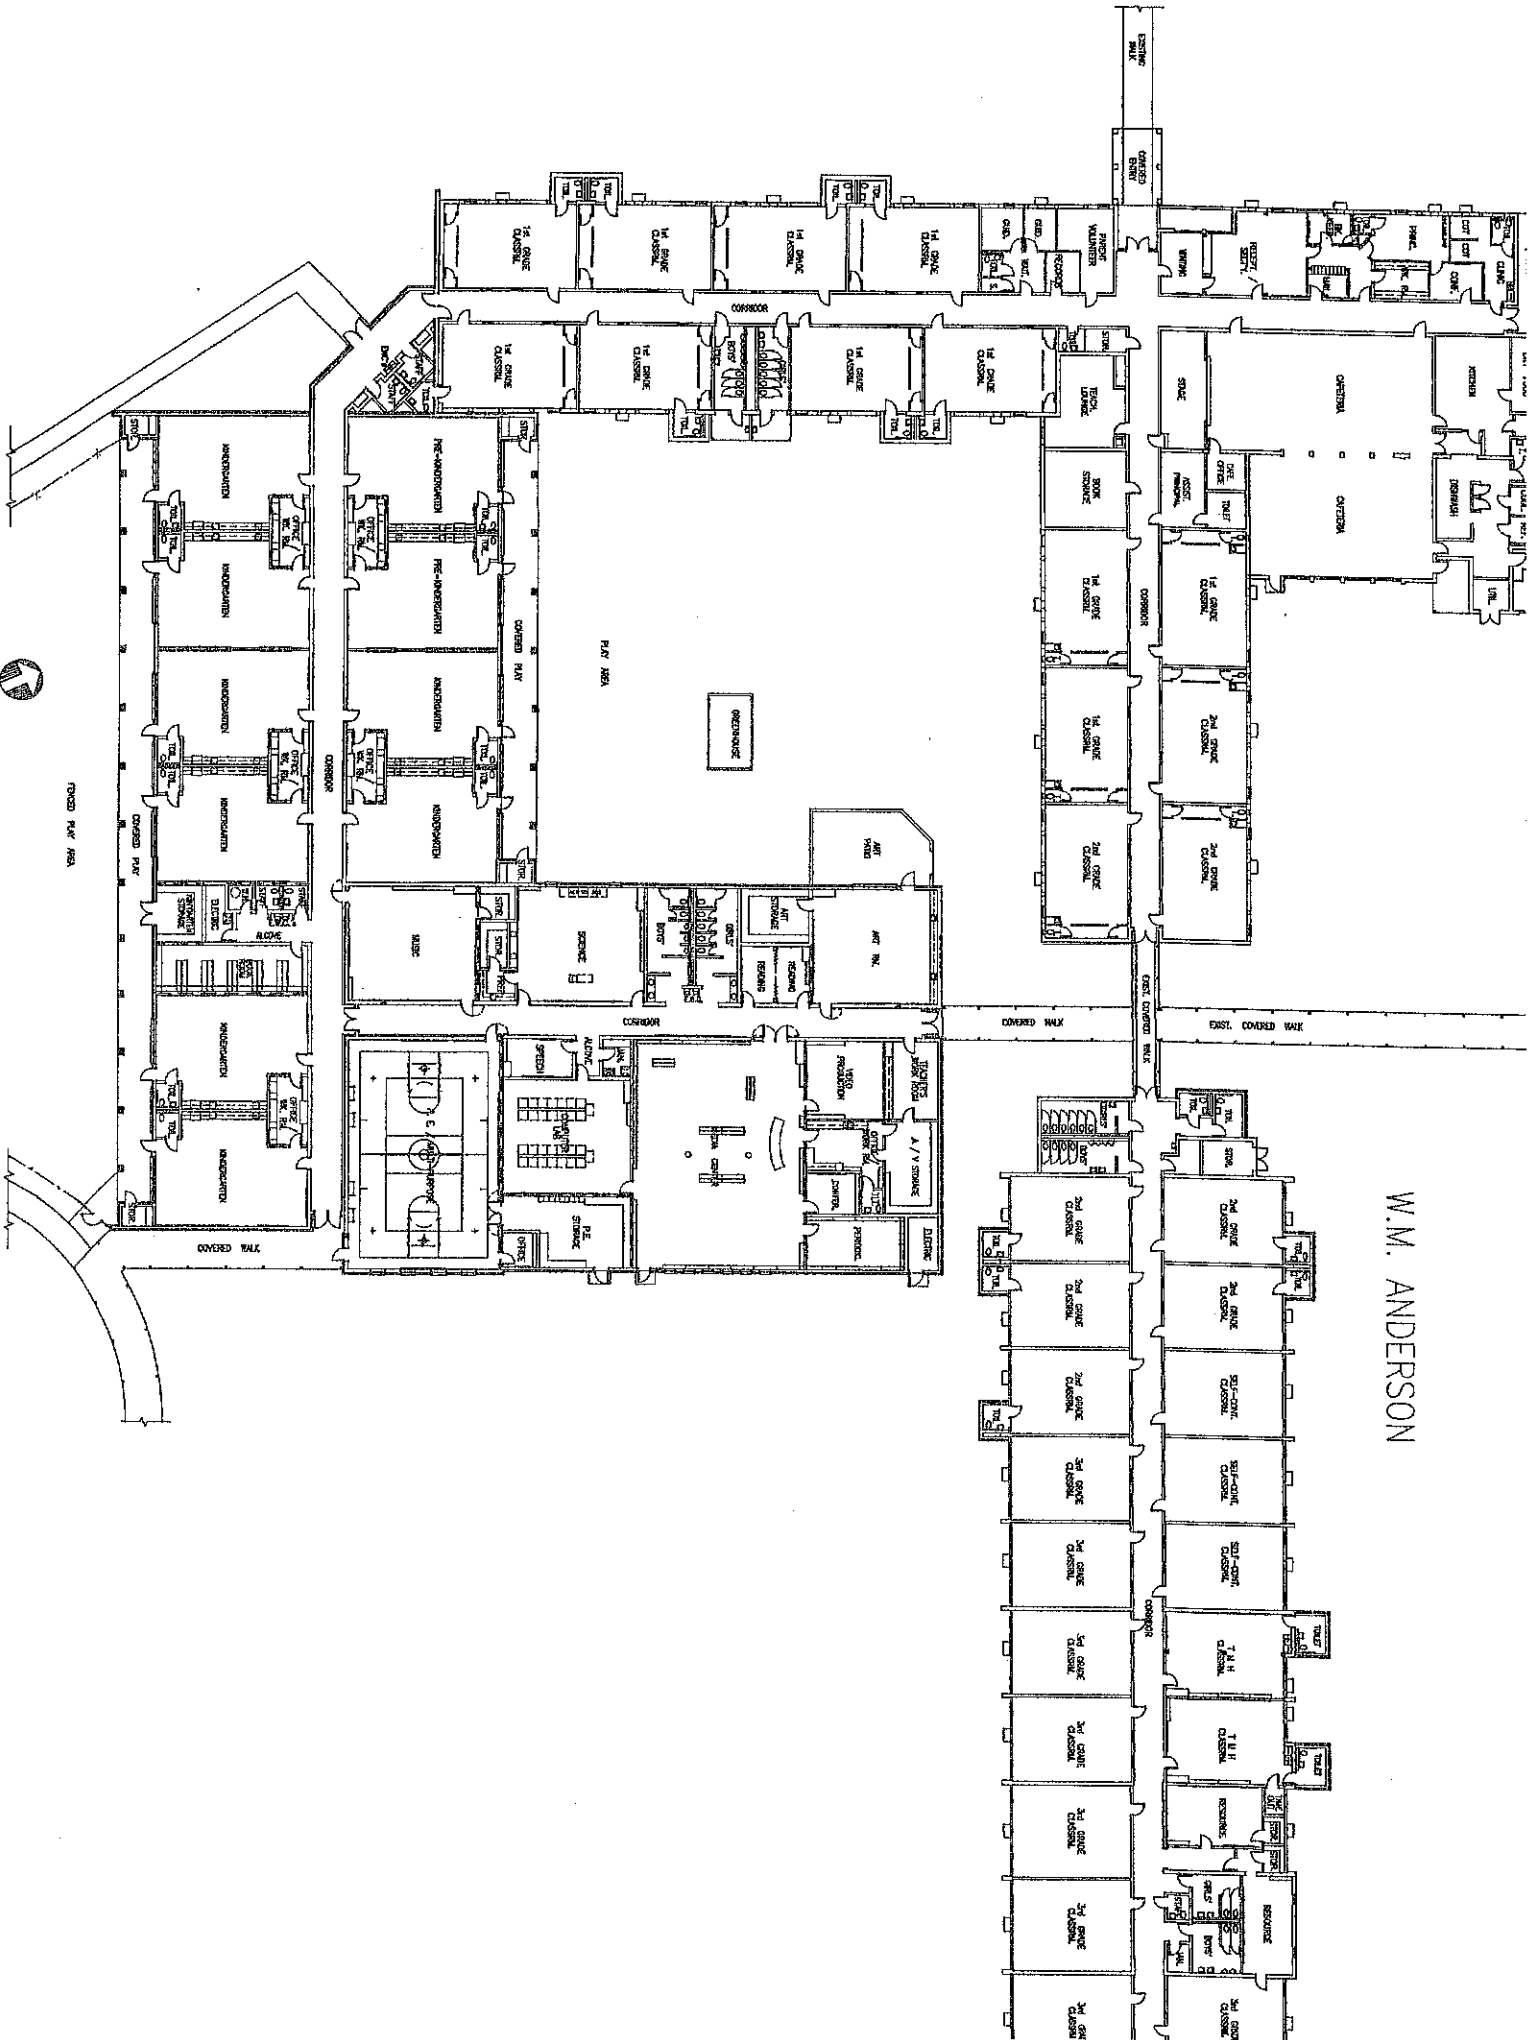

KENNETH GARDNER

KINGSTREE HIGH SCHOOL - WEST CAMPUS

COVERED PAV. AREA

W.M. ANDERSON

WCS D DISTRICT OFFICE

KINGSTREE MIDDLE MAGNET

ILLUMINATION L.L.L.L.L.

HEMINGWAY MIDDLE/HIGH