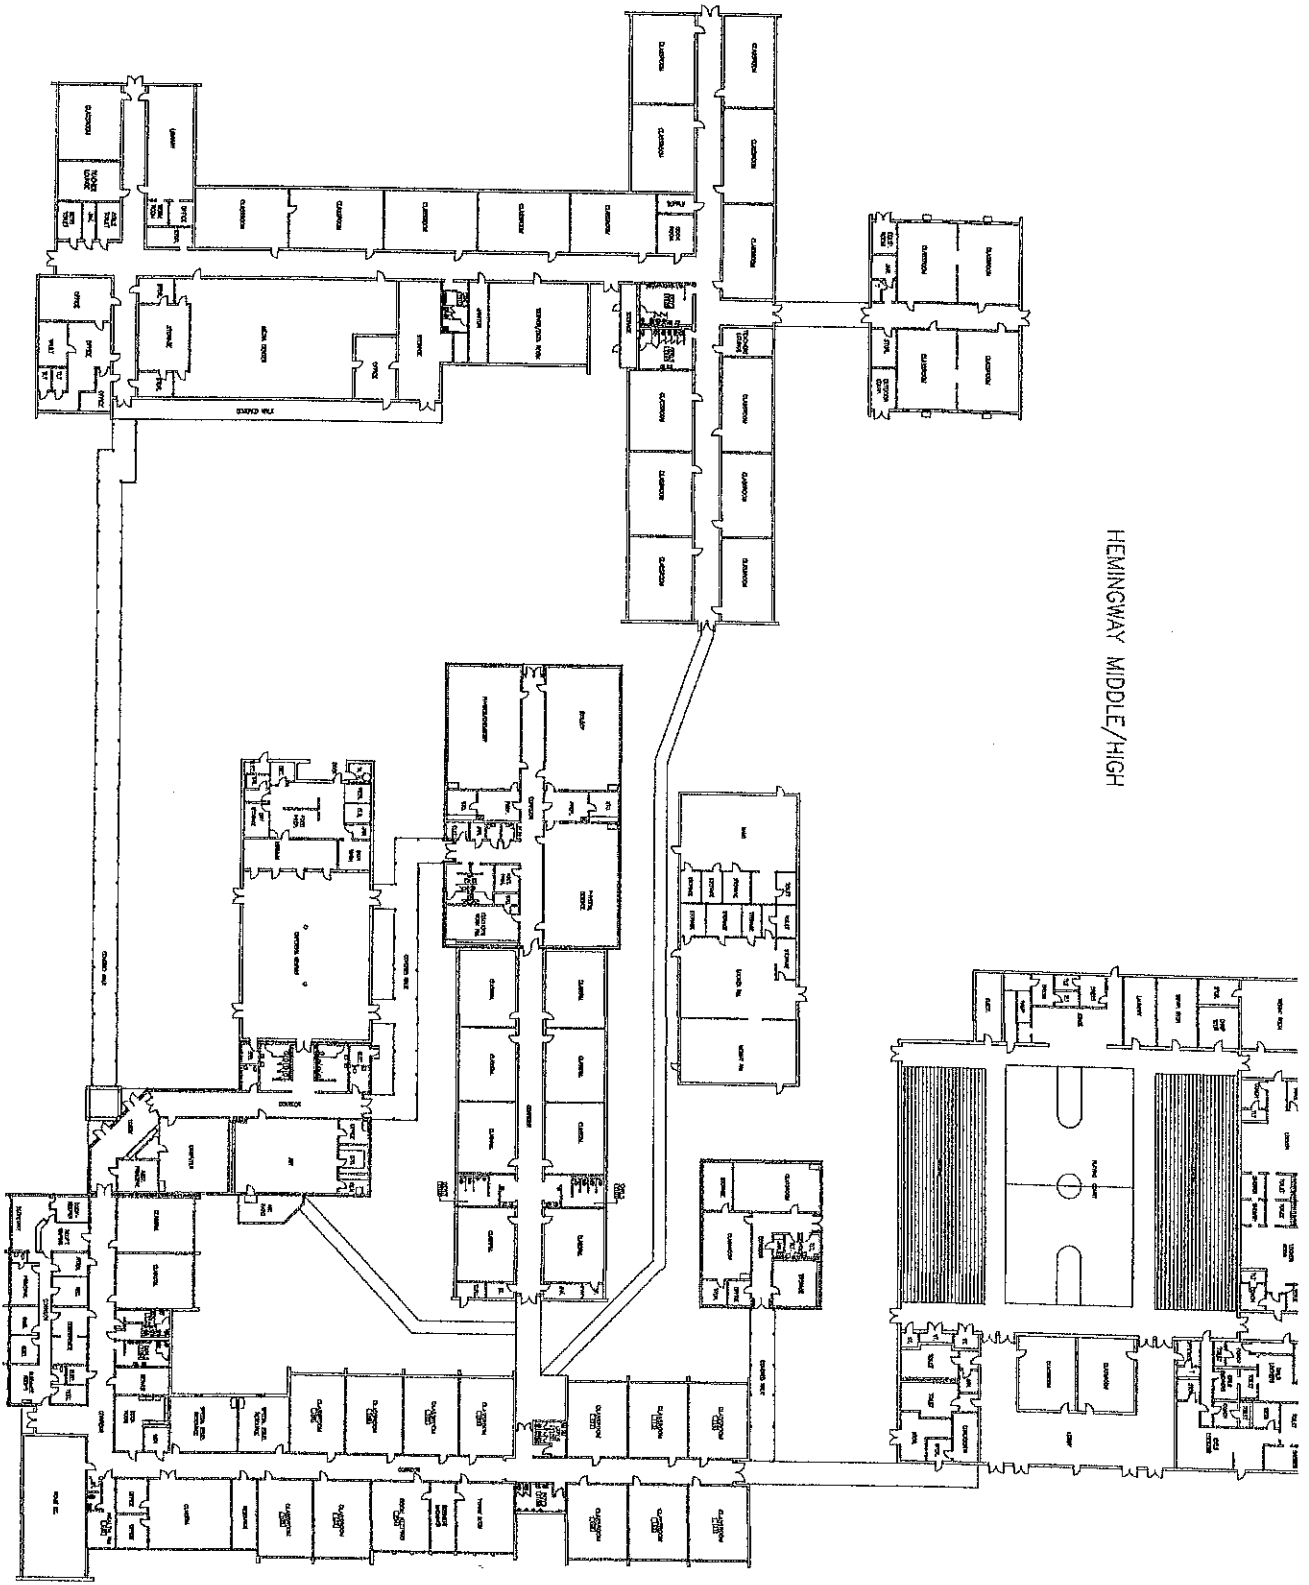

KENNETH GARDNER

KINGSTREE HIGH SCHOOL - WEST CAMPUS

COVERED PAV. AREA

W.M. ANDERSON

WCS D DISTRICT OFFICE

KINGSTREE MIDDLE MAGNET

ILLUMINATION L.L.L.L.L.

HEMINGWAY MIDDLE/HIGH