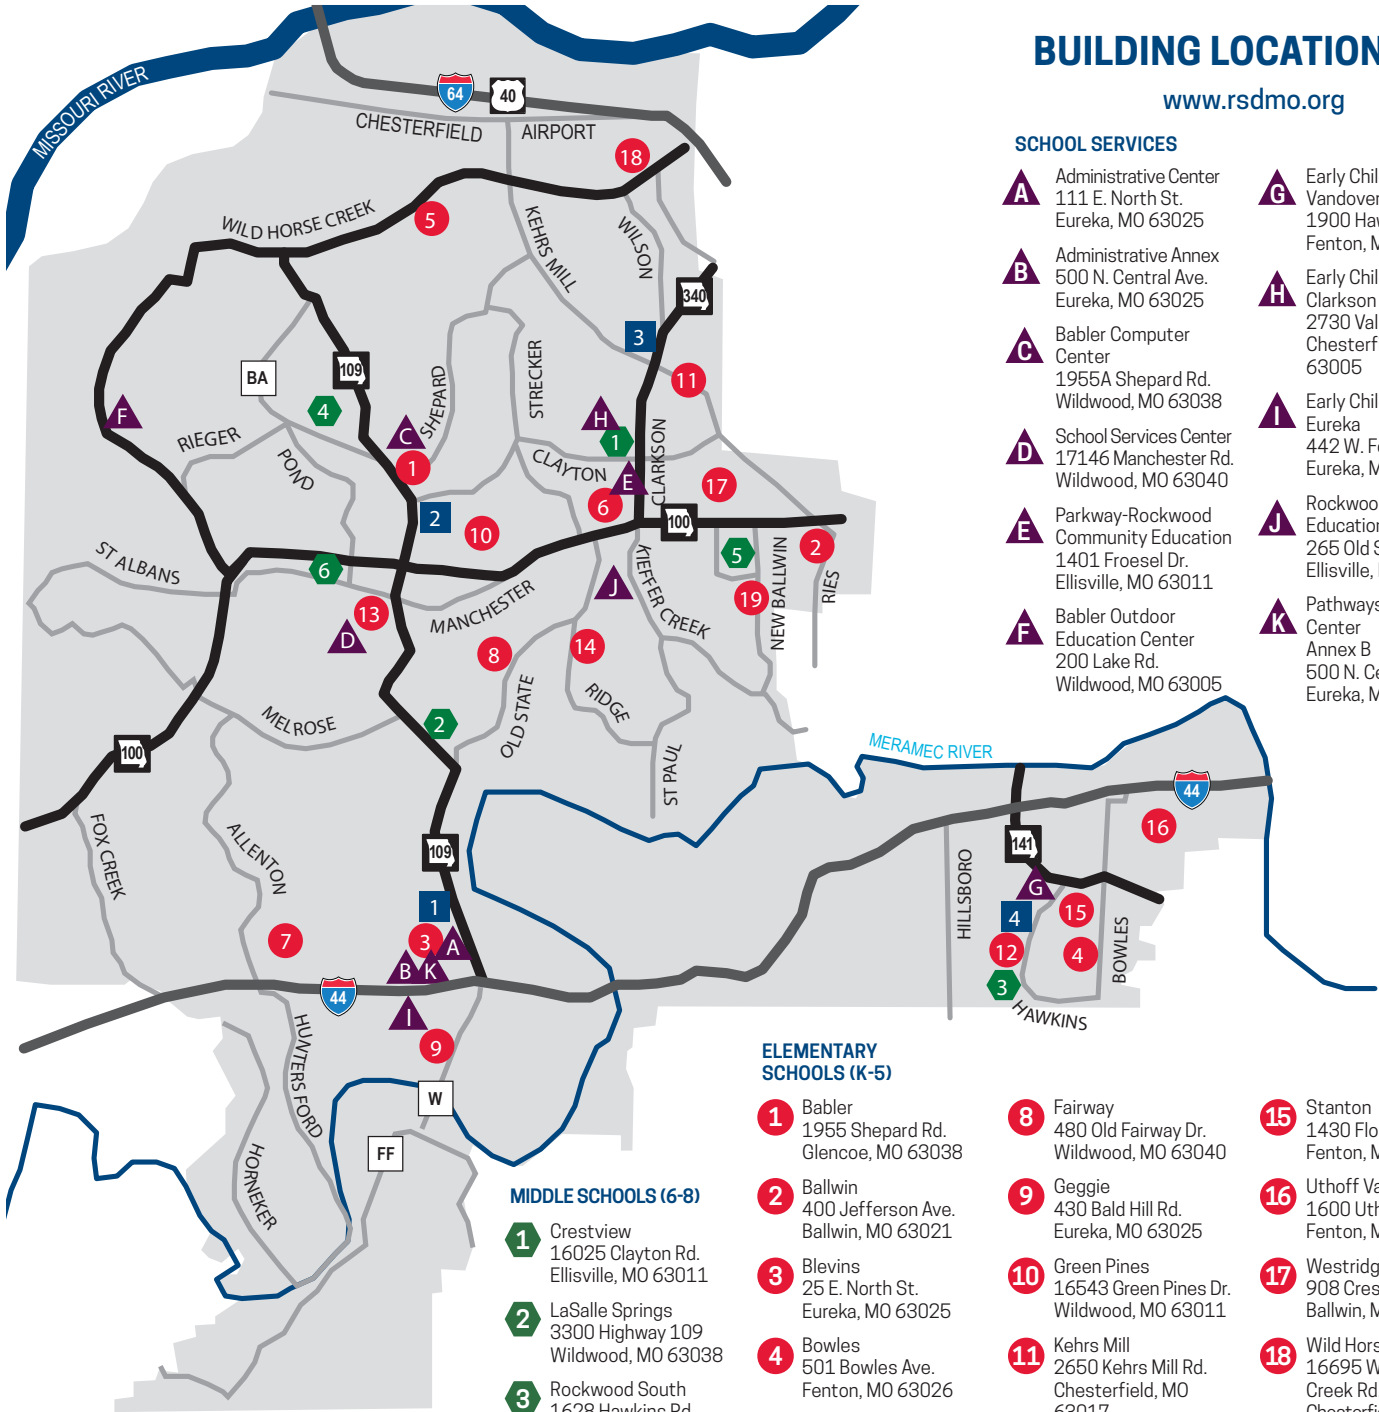

ROCKWOOD SCHOOL DISTRICT

BUILDING LOCATION MAP

www.rsdmo.org

SCHOOL SERVICES

- A** Administrative Center
111 E. North St.
Eureka, MO 63025
- B** Administrative Annex
500 N. Central Ave.
Eureka, MO 63025
- C** Babler Computer Center
1955A Shepard Rd.
Wildwood, MO 63038
- D** School Services Center
17146 Manchester Rd.
Wildwood, MO 63040
- E** Parkway-Rockwood Community Education
1401 Froesel Dr.
Ellisville, MO 63011
- F** Babler Outdoor Education Center
200 Lake Rd.
Wildwood, MO 63005
- G** Early Childhood - Vandover
1900 Hawkins Rd.
Fenton, MO 63026
- H** Early Childhood - Clarkson Valley
2730 Valley Rd.
Chesterfield, MO 63005
- I** Early Childhood - Eureka
442 W. Fourth St.
Eureka, MO 63025
- J** Rockwood Gifted Education
265 Old State Rd.
Ellisville, MO 63021
- K** Pathways Wellness Center Annex B
500 N. Central Ave.
Eureka, MO 63025

HIGH SCHOOLS (9-12)

- 1** Eureka
4525 Highway 109
Eureka, MO 63025
- 2** Lafayette
17050 Clayton Rd.
Wildwood, MO 63011
- 3** Marquette
2351 Clarkson Rd.
Chesterfield, MO 63017
- 4** Rockwood Summit
1780 Hawkins Rd.
Fenton, MO 63026