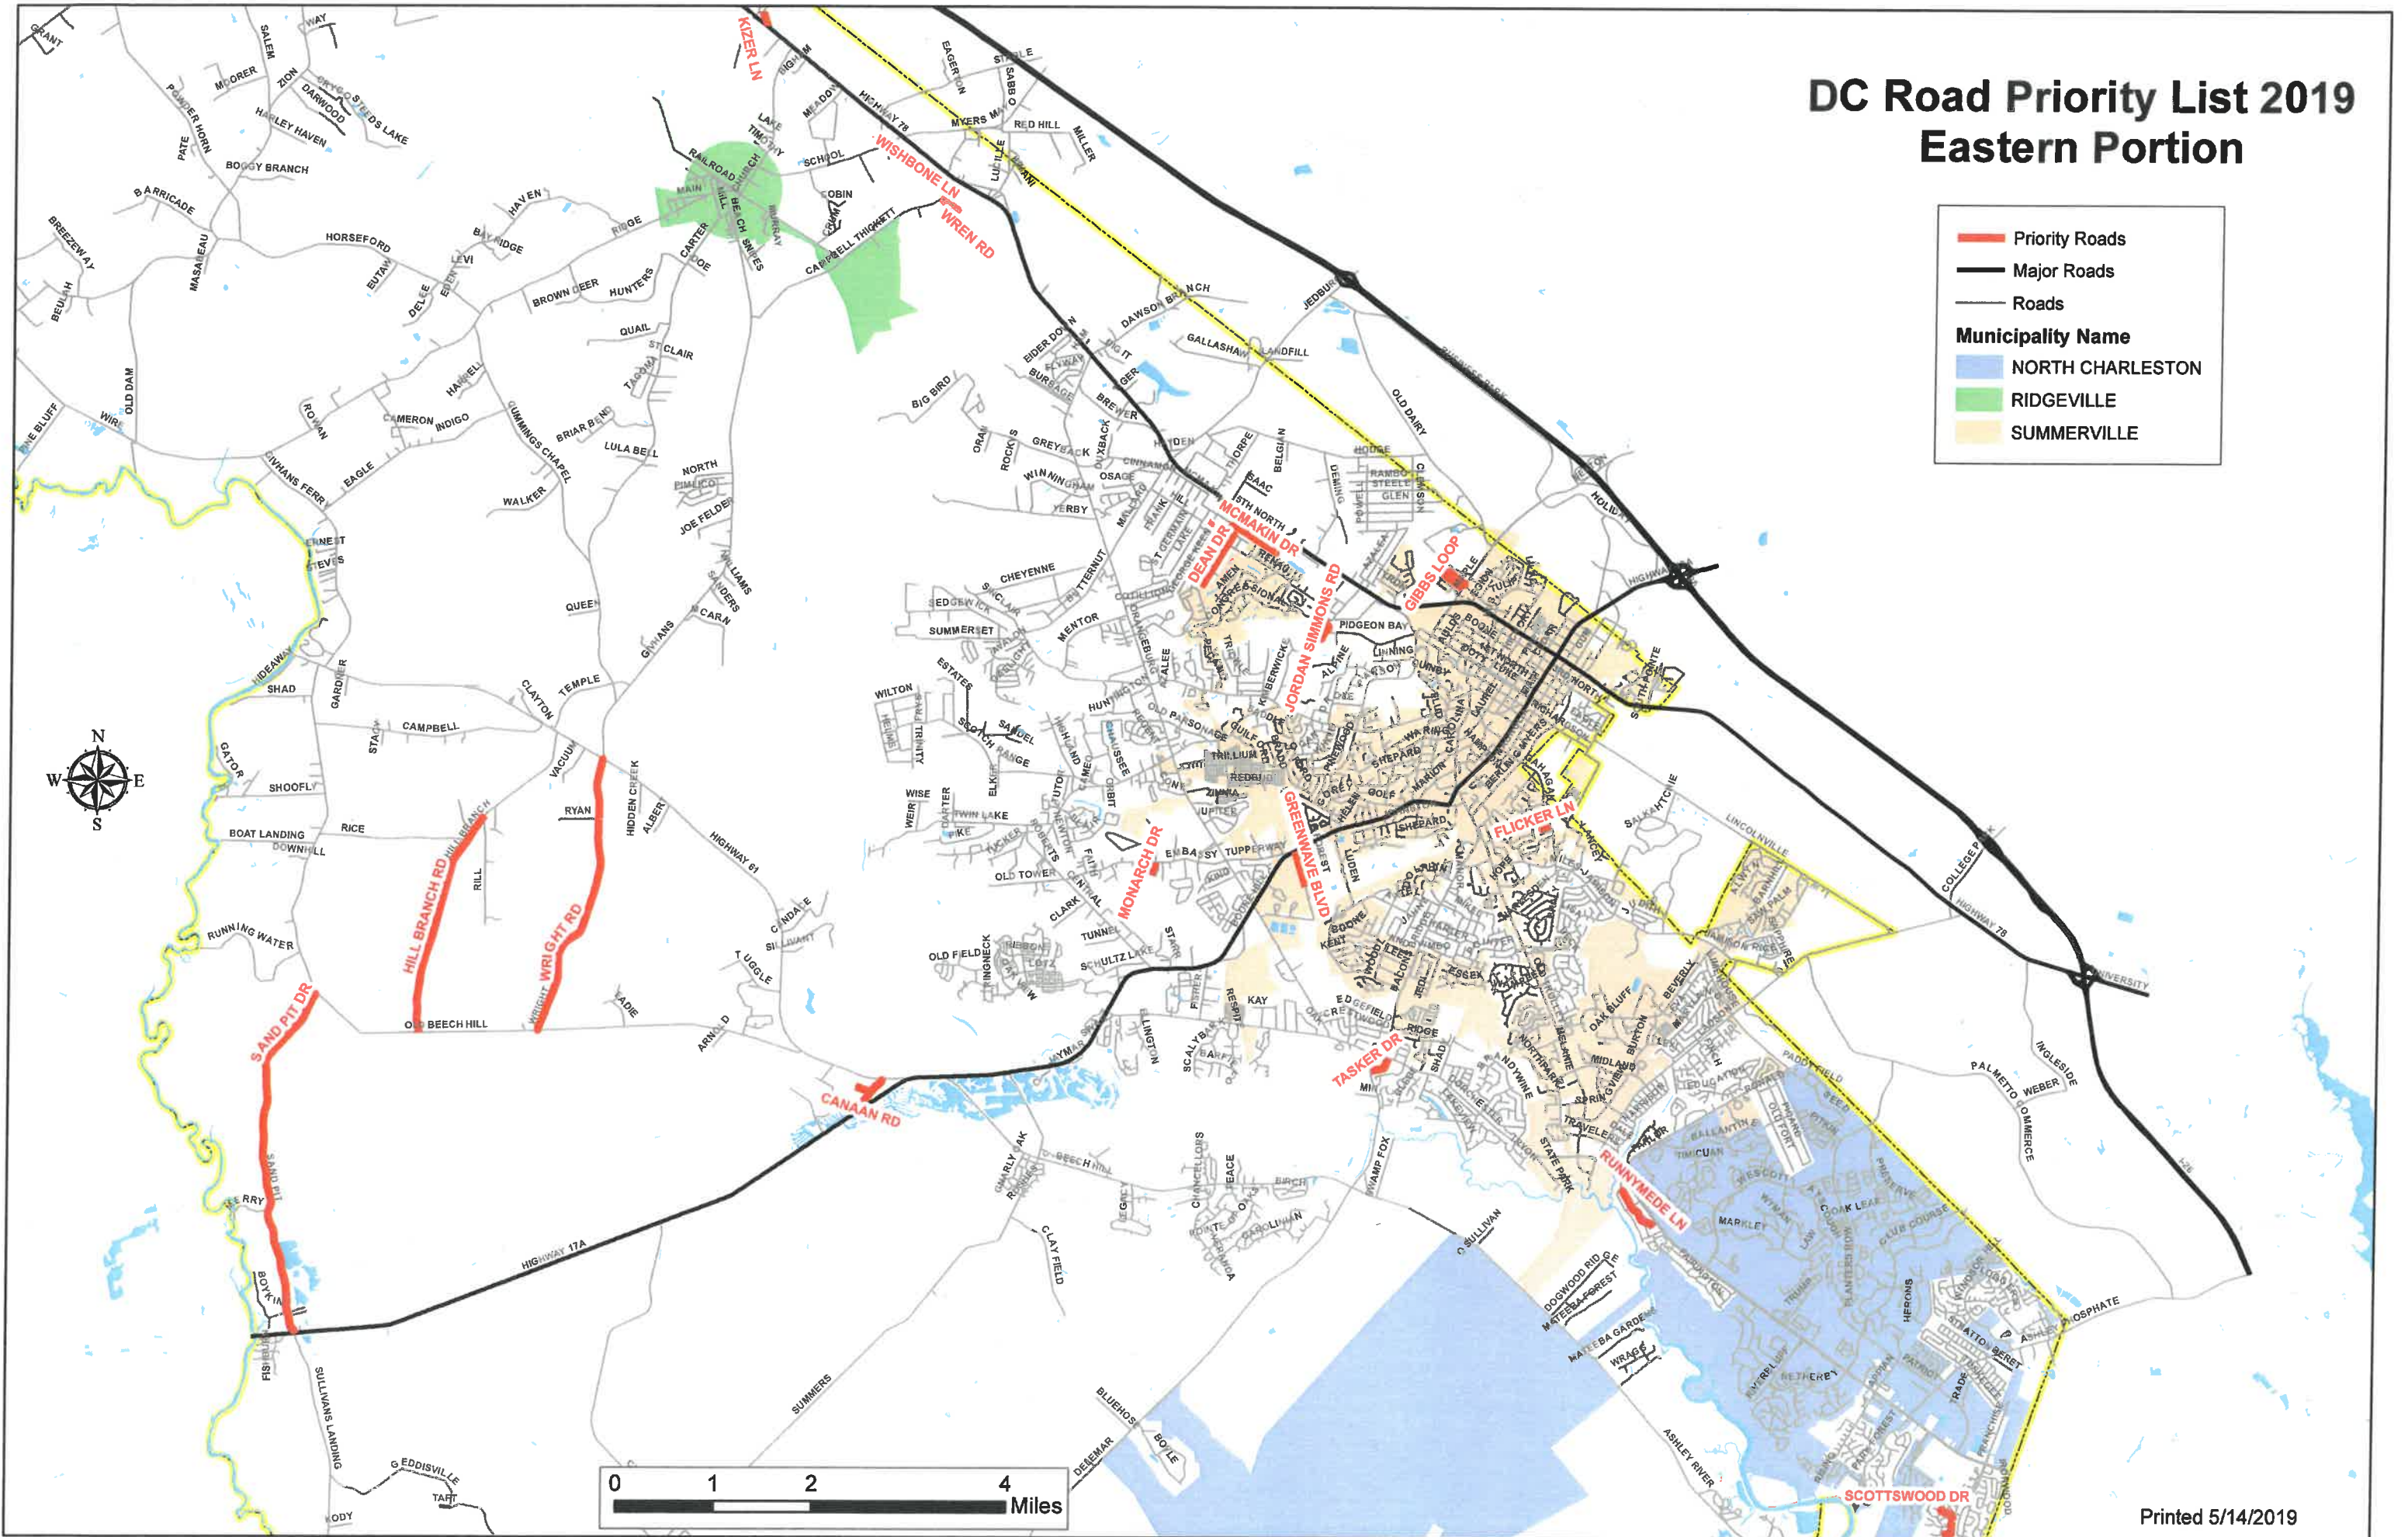

# DC Road Priority List 2019

## Eastern Portion

	Priority Roads
	Major Roads
	Roads
	<b>Municipality Name</b> NORTH CHARLESTON
	RIDGEVILLE
	SUMMERVILLE

# DC Road Priority List 2019 Western Portion

**Priority Roads**  
 Priority Roads  
**Major Roads**  
 Major Roads  
**Roads**  
 Roads  
**Municipality Name**  
 HARLEYVILLE  
 REEVESVILLE  
 ST GEORGE