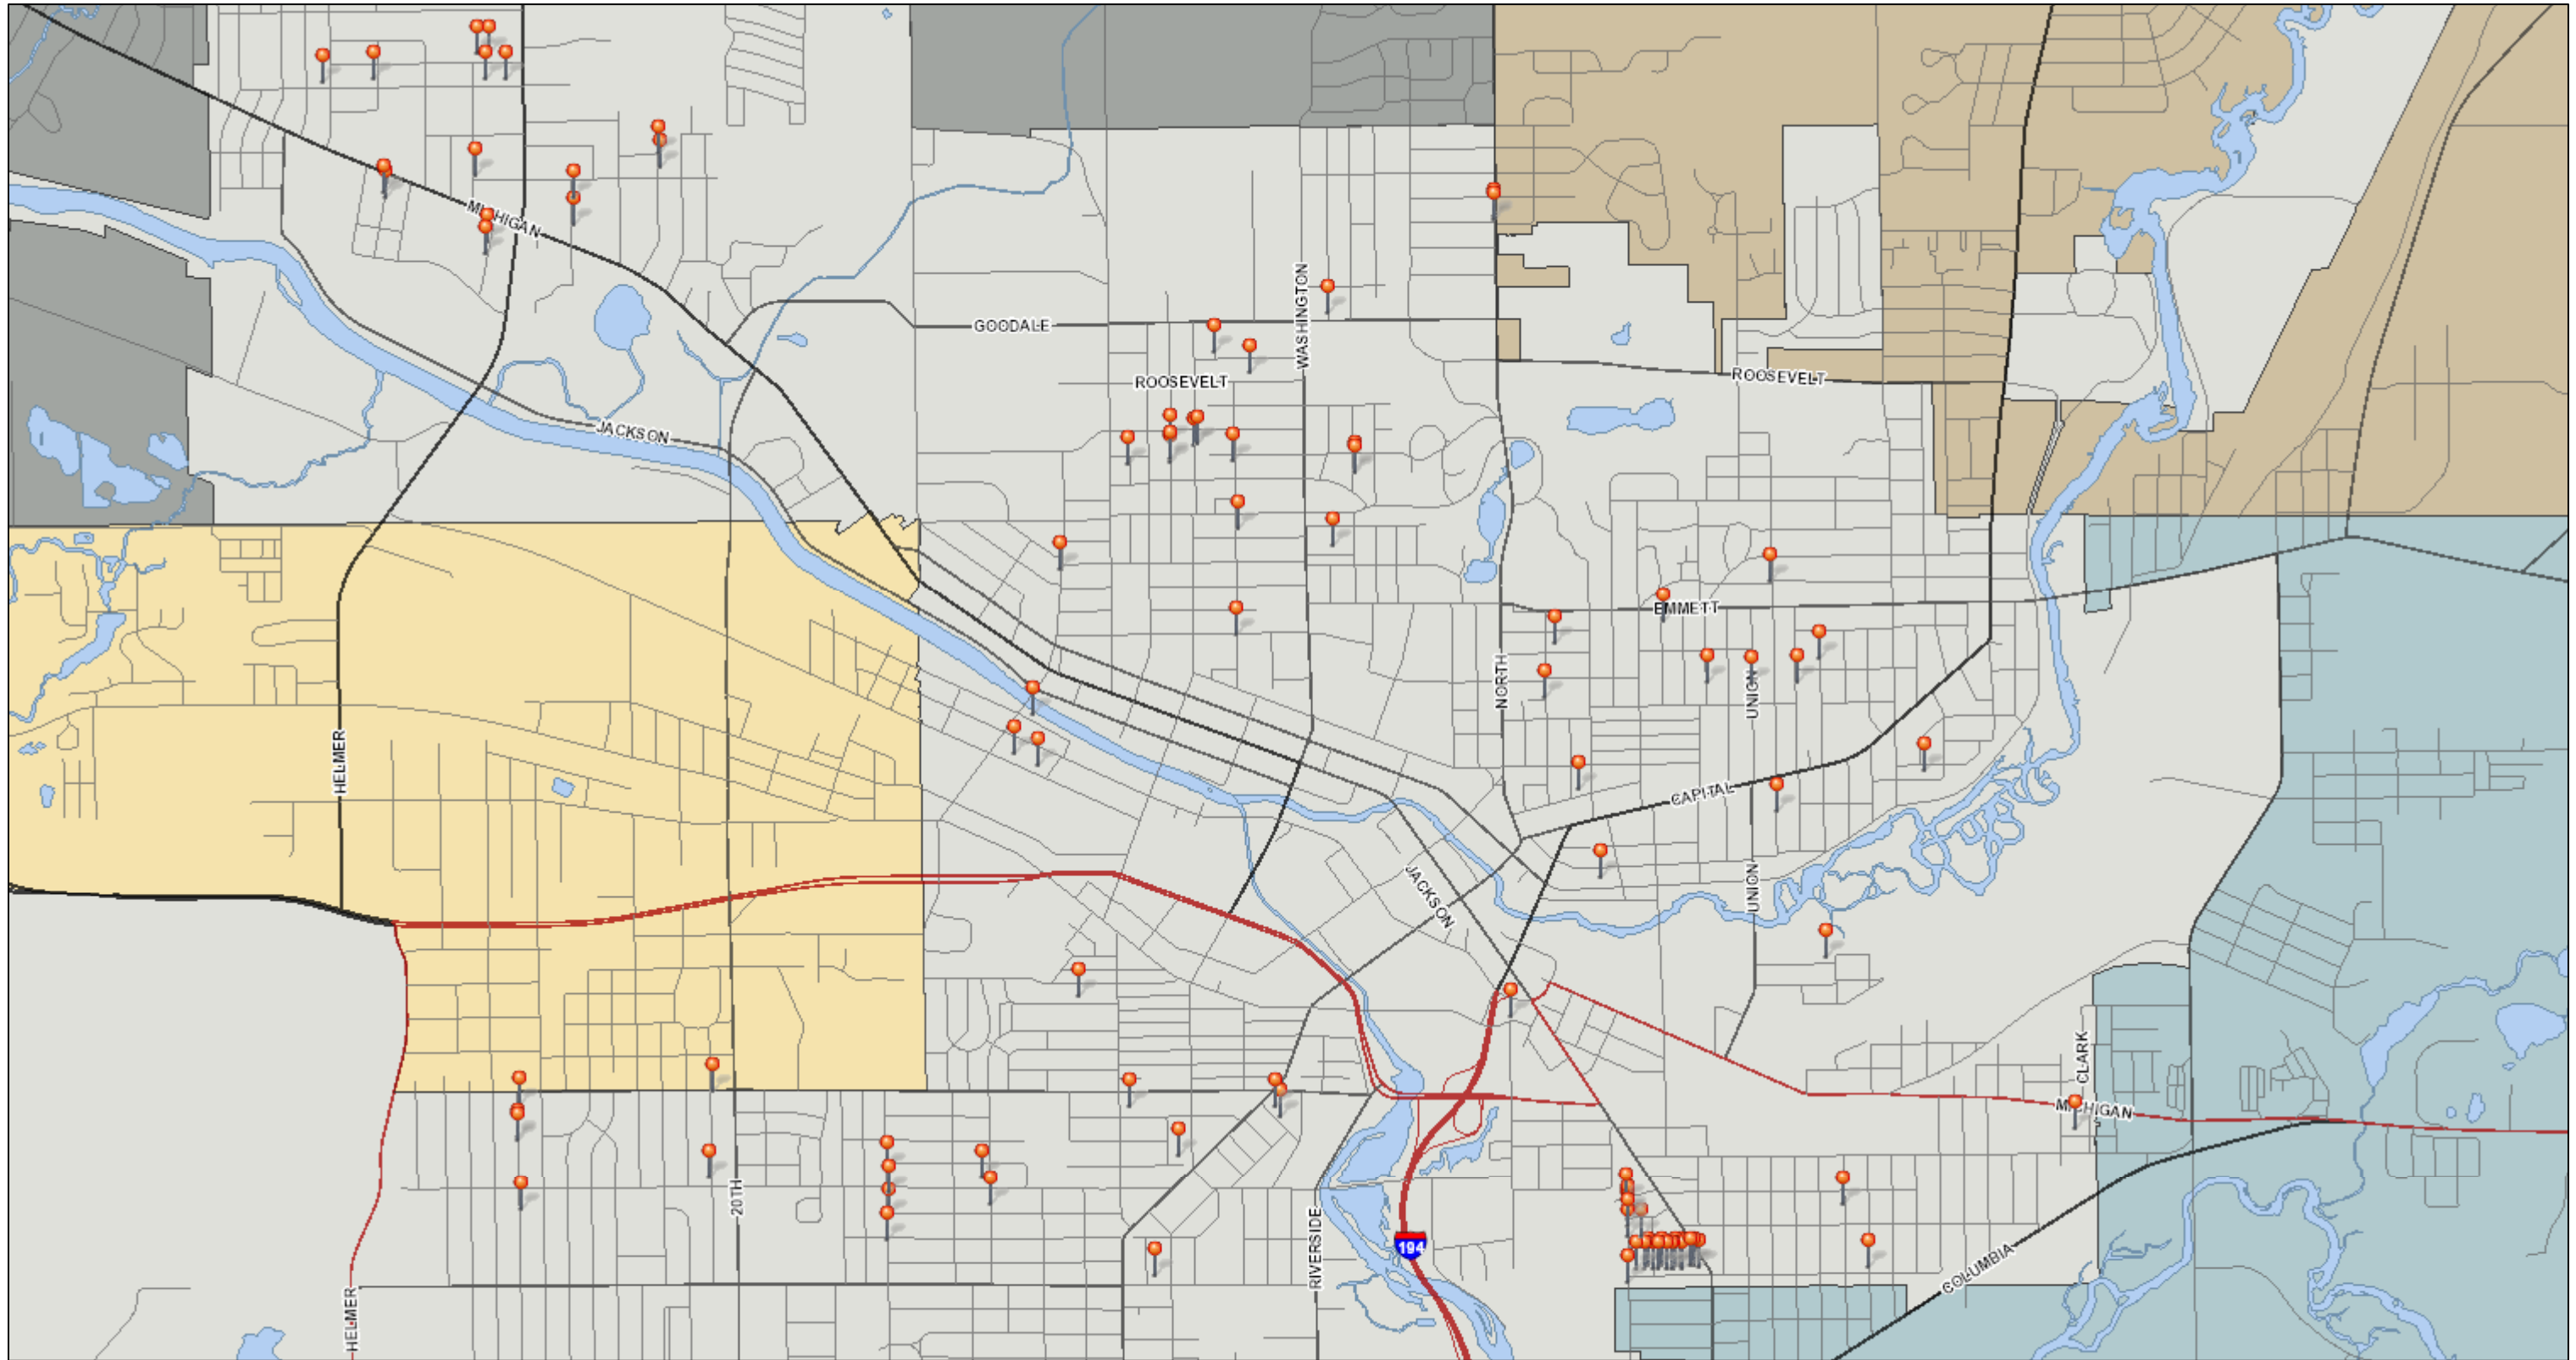

ArcGIS Web Map

1/3/2019 2:49:35 PM

1:36,112

- Surface Water**
- Water
- Municipal Boundaries**
- Battle Creek
 - Bedford
 - Emmett
 - Pennfield
 - Springfield

Esri, HERE, Garmin, © OpenStreetMap contributors, and the GIS user community