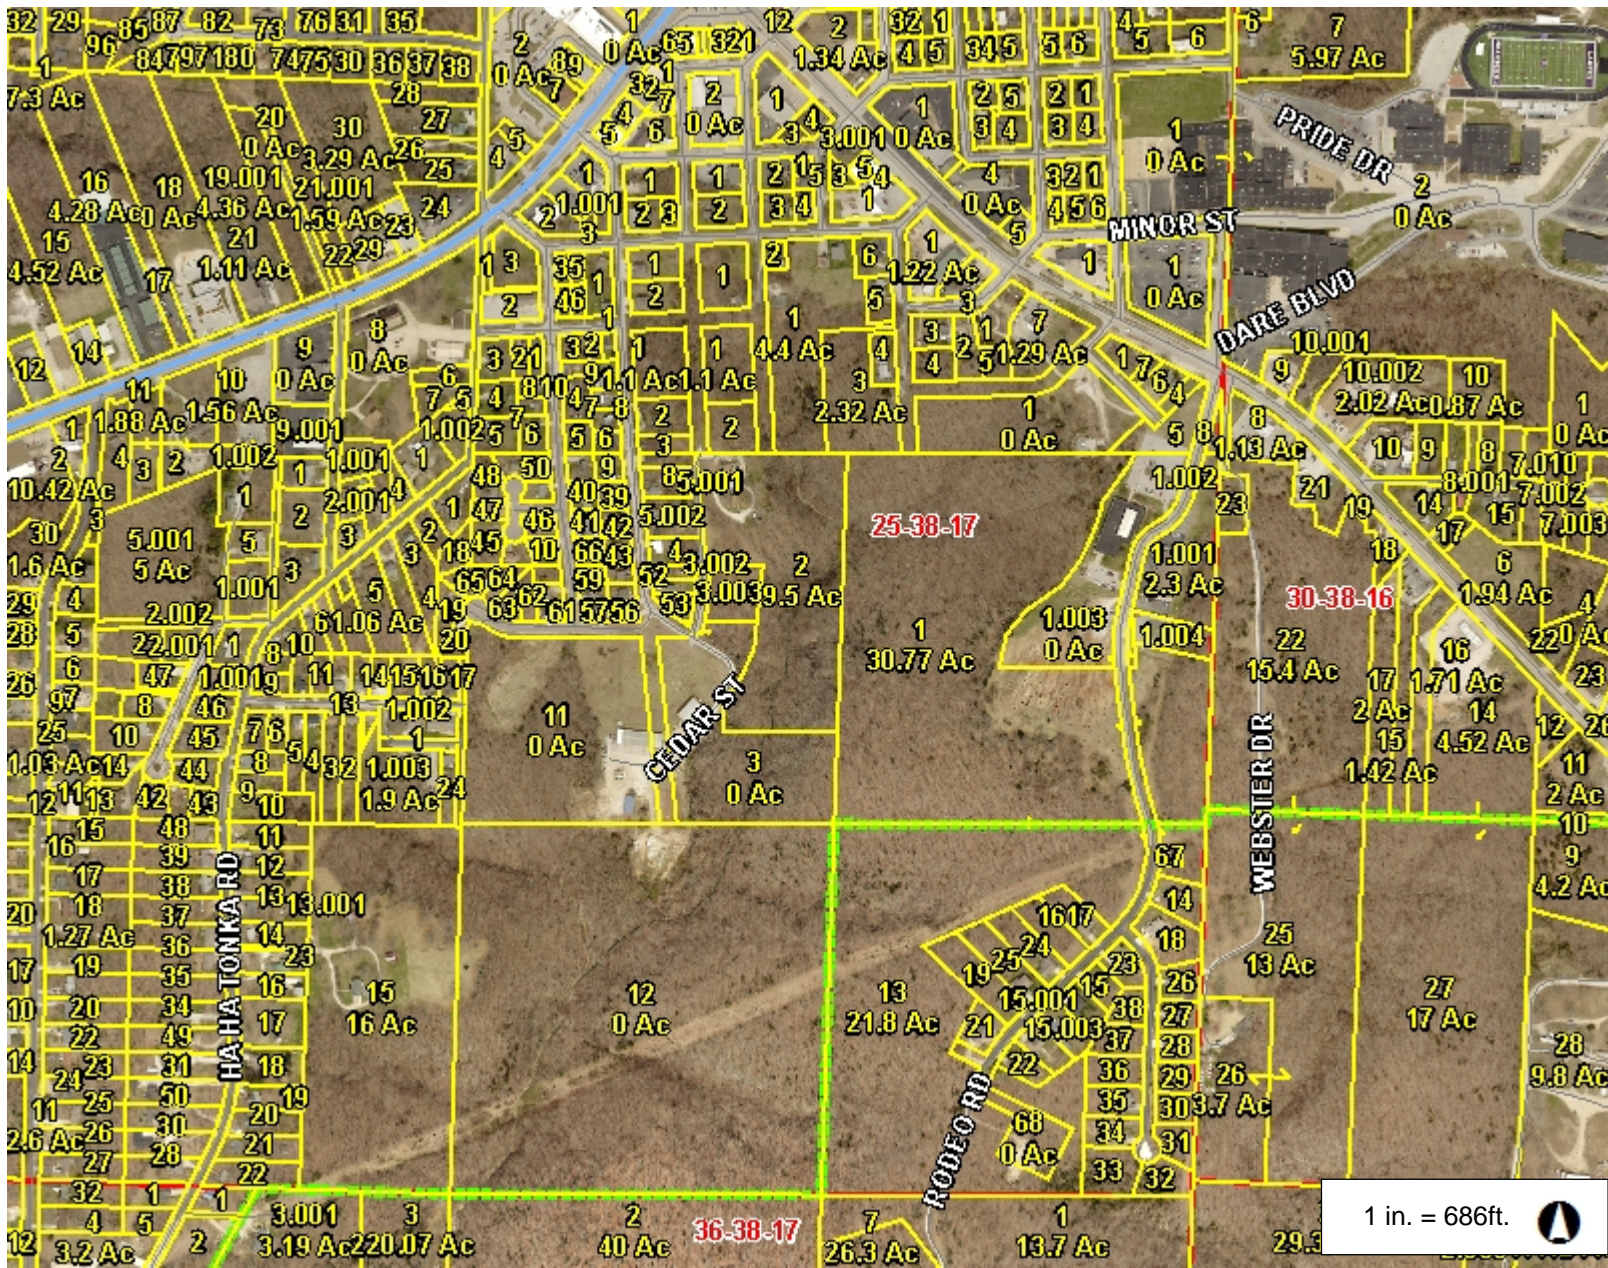

Camden County, MO

Legend

- Highway
 - Interstate Highway
 - US Highway
 - Numbered State Highway
 - Lettered State Highway
- Road
- Parcel
- Corporate Limit Line
- Land Hook
 - DASHED LAND HOOK
 - SOLID LAND HOOK
- Section
- County Boundary

Notes

This Cadastral Map is for informational purposes only. It does not purport to represent a property boundary survey of the parcels shown and shall not be used for conveyances or the establishment of property boundaries.

THIS MAP IS NOT TO BE USED FOR NAVIGATION